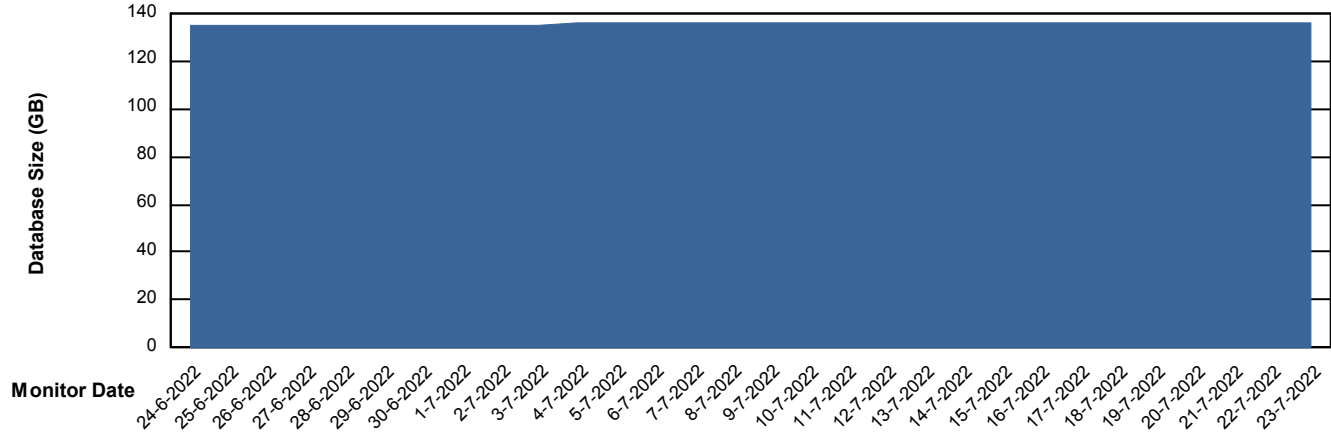

DATABASE SIZE AUJ Prod. BI DB (PABSBI1 server)

Database growth over last month