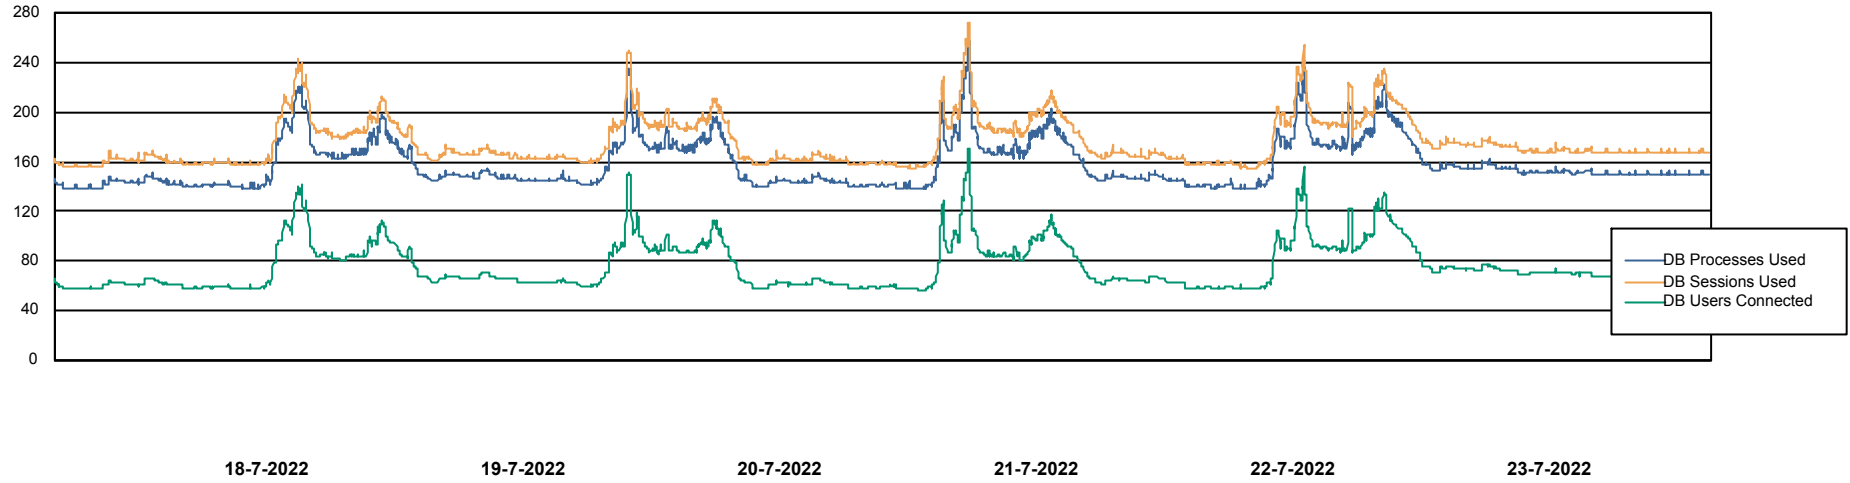

Weekly SLA Customer Report

Customer AUJ Production
Database ID 41

Database Performance AUJ Prod. BI DB (PABSBI1 server)

Weekly SLA Customer Report

Customer AUJ Production
Database ID 41

Database Performance AUJ_DB1_Primary