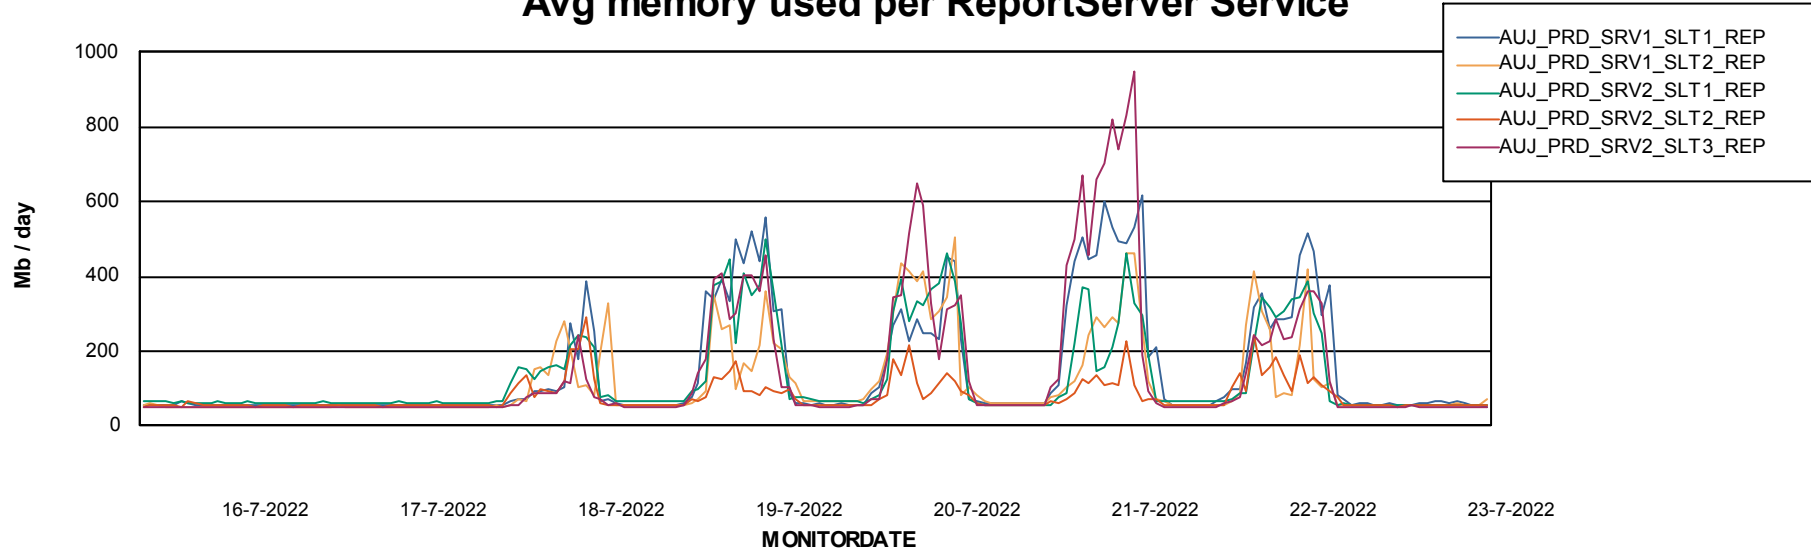

ABSSolute Application ReportServer Services

Avg memory used per ReportServer Service