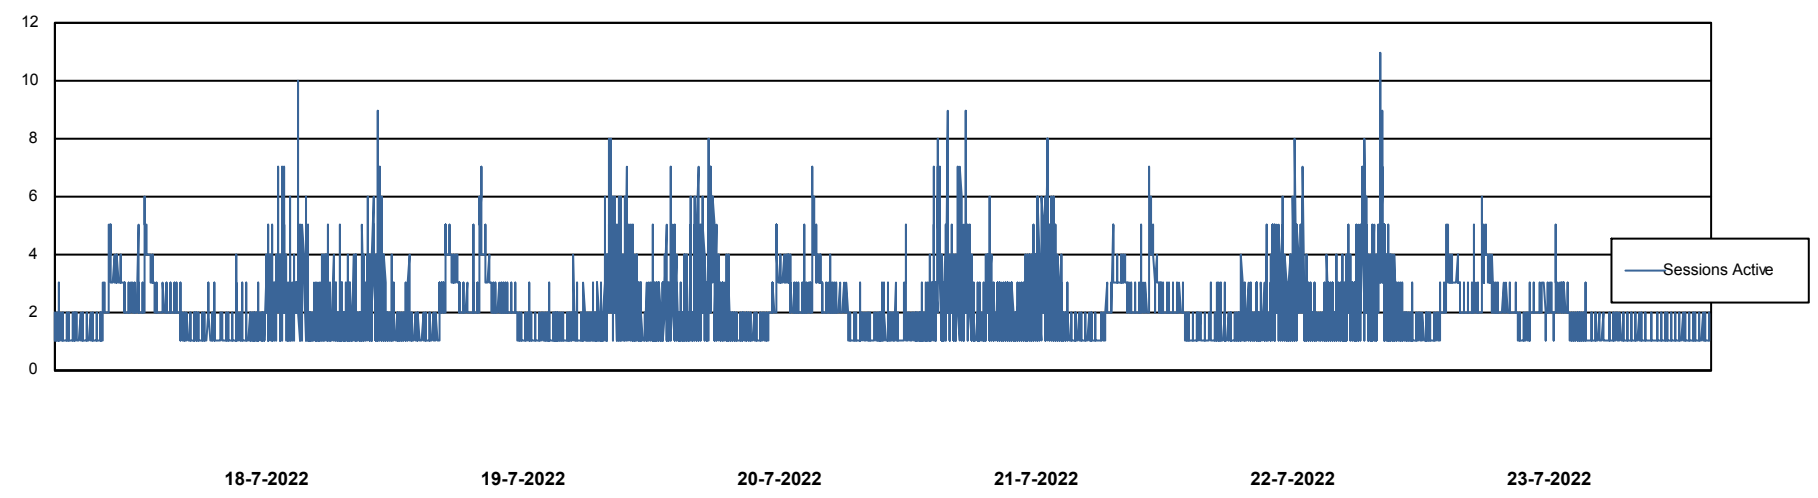

Weekly SLA Customer Report

Customer AUJ Production
Database ID 41

Database Performance AUJ Prod. BI DB (PABSBI1 server)

Weekly SLA Customer Report

Customer AUJ Production
Database ID 41

Database Performance AUJ_DB1_Primary