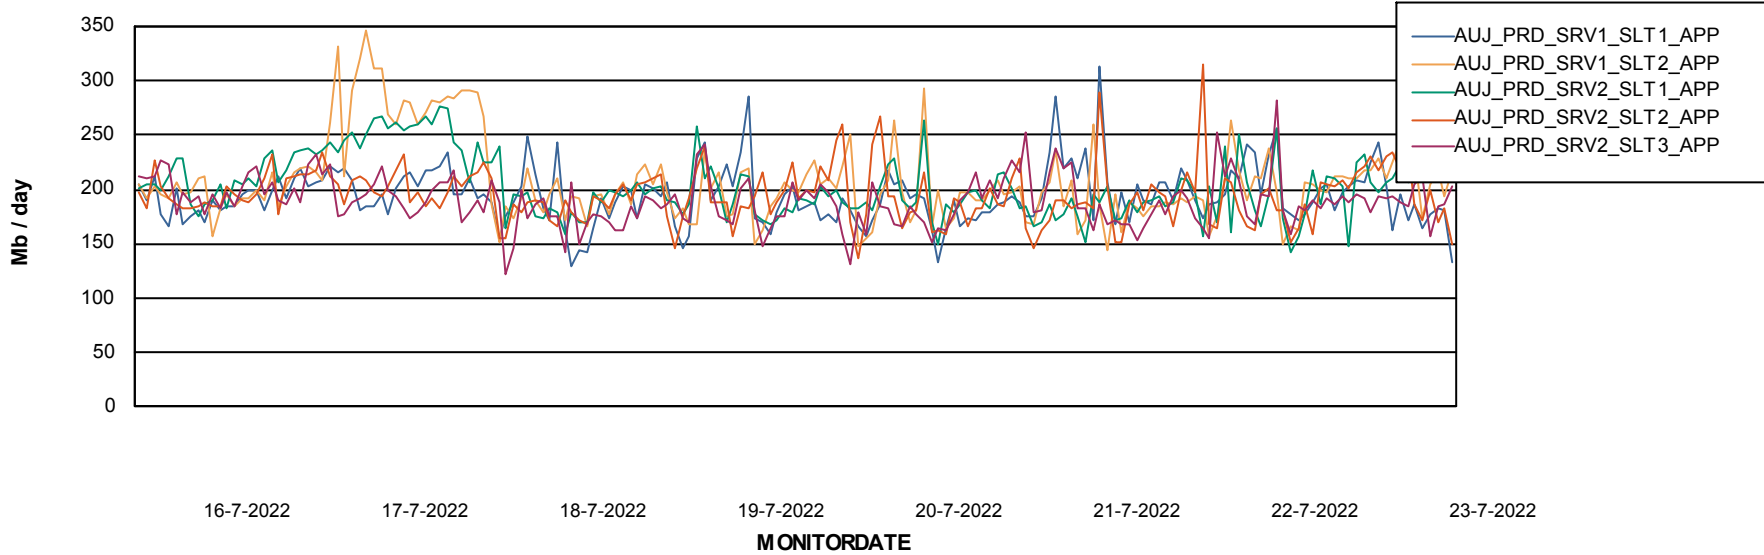

ABSSolute Application Server Services

Avg memory used per ABS Server Service