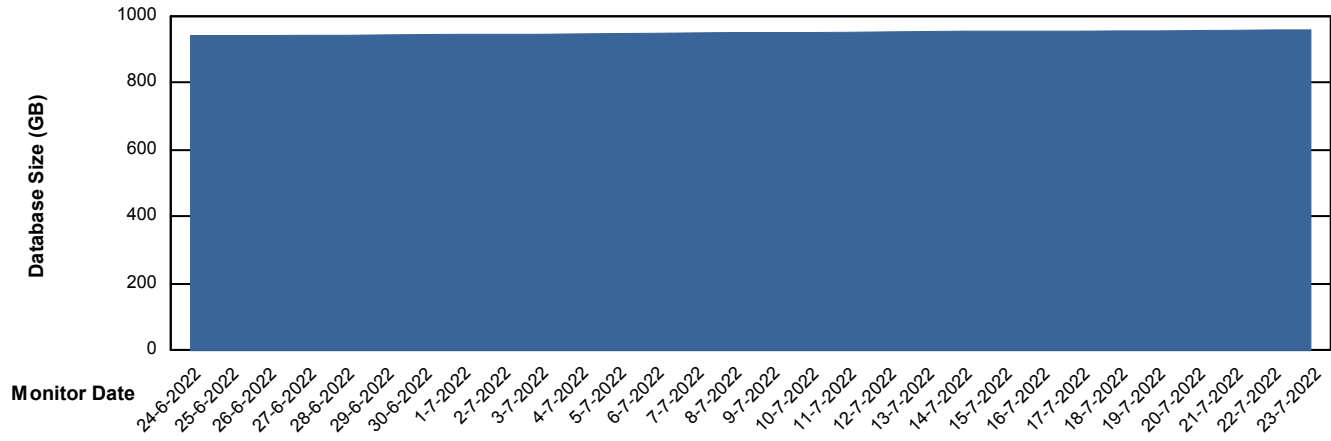

Weekly SLA Customer Report

Customer AUJ Production
Database ID 41

DATABASE SIZE AUJ Prod. BI DB (PABSBI1 server)

Database growth over last month

DATABASE SIZE AUJ_DB1_Primary

Database growth over last month