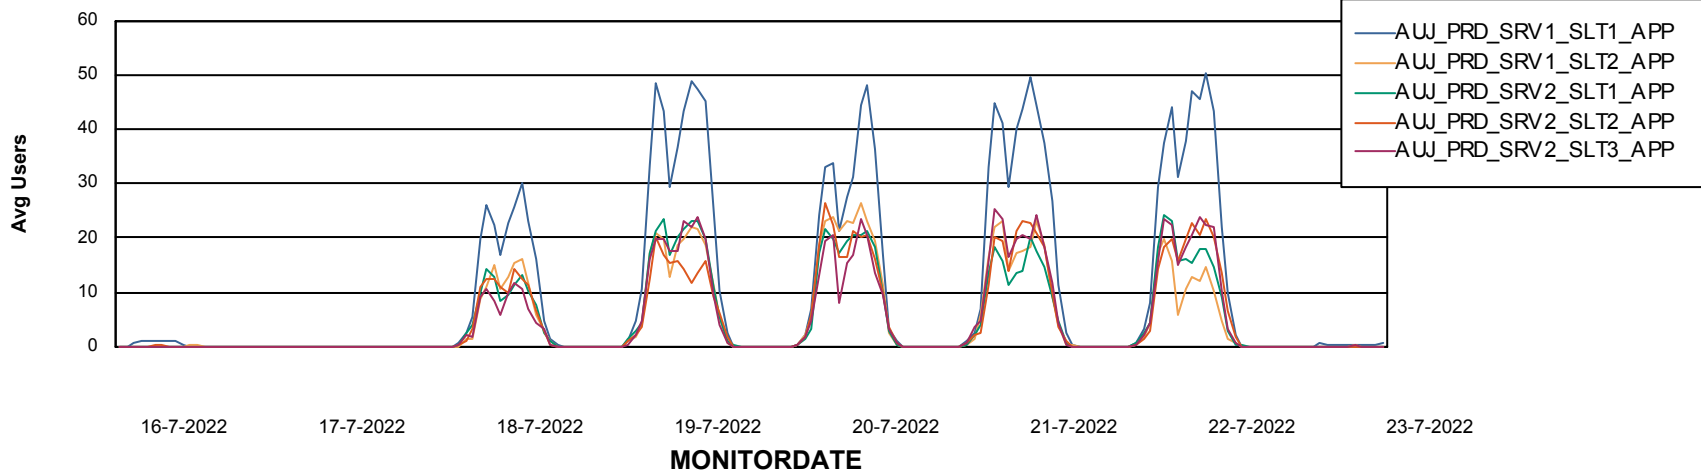

Weekly SLA Customer Report

Customer AUJ Production
Database ID 41

ABSSolute Application Server Services

Avg memory used per ABS Server Service

Avg users per day per ABS server

Weekly SLA Customer Report

Customer AUJ Production
Database ID 41