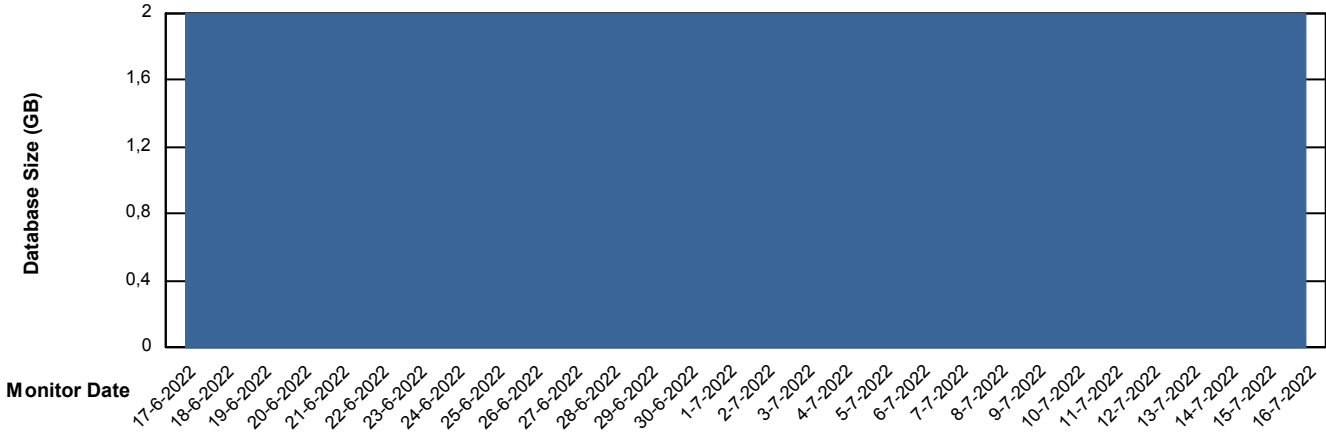

DB Processes Max 4
DB Processes Max 0
DB Processes Max 1,000

Weekly SLA Customer Report

Customer XMX Production
 Database ID 146

DATABASE SIZE XMX_PROD_ABSDB01_PRDB

Database growth over last month

Database Tablespace XMX_PROD_ABSDB01_PRDB

Date	Tablespace Name	Filesize (Gb)	Usedsize (Gb)	Percentage free
16-7-2022	ABSDATA	4	1	87
	INDX	8	0	100
15-7-2022	ABSDATA	4	1	87
	INDX	8	0	100
14-7-2022	ABSDATA	4	1	87
	INDX	8	0	100
13-7-2022	ABSDATA	4	1	87
	INDX	8	0	100
12-7-2022	ABSDATA	4	1	87
	INDX	8	0	100
11-7-2022	ABSDATA	4	1	87
	INDX	8	0	100
10-7-2022	ABSDATA	4	1	87
	INDX	8	0	100