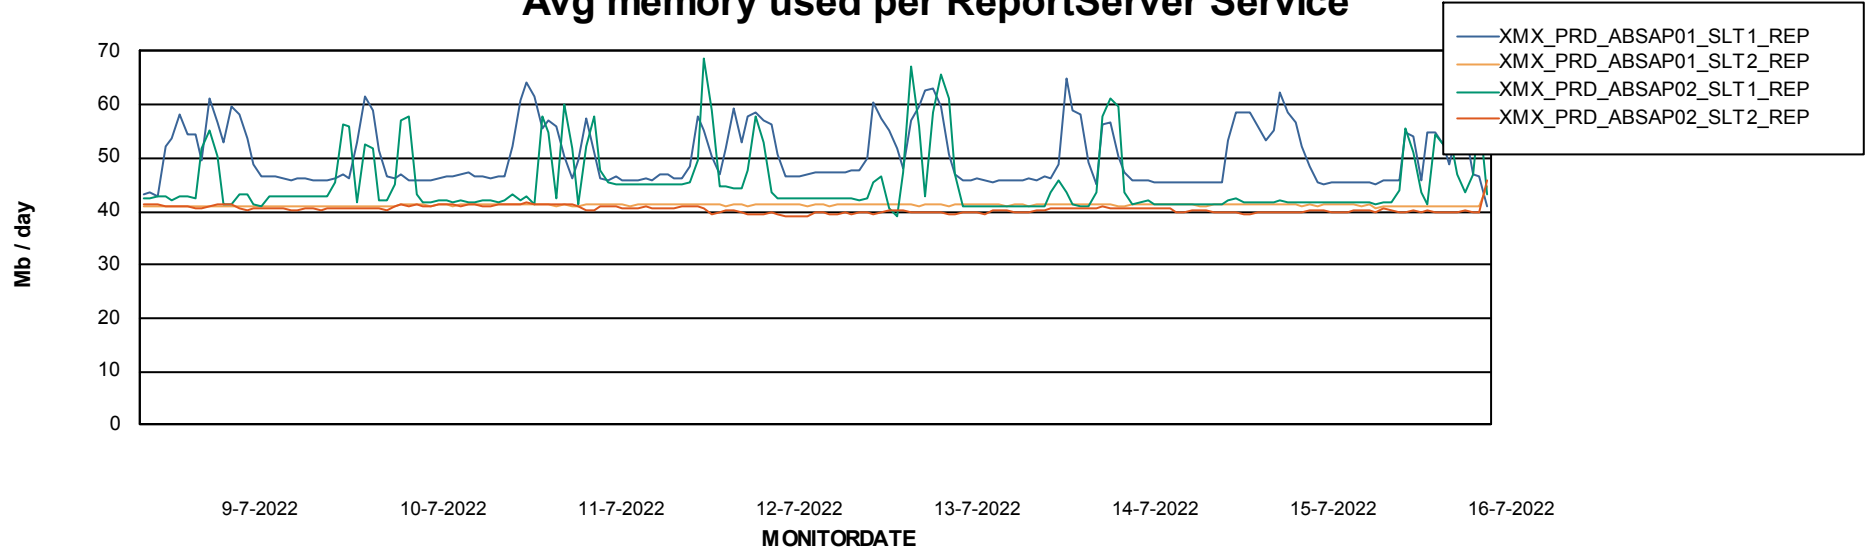

Avg memory used per ABS Server Service

Avg users per day per ABS server

Weekly SLA Customer Report

Customer XMX Production
Database ID 146

ABSSolute Application ReportServer Services

Avg memory used per ReportServer Service

Weekly SLA Customer Report

Customer XMX Production
Database ID 146

ABSSolute Web Component Services

Avg memory used per ABS Web component

Weekly SLA Customer Report

Customer XMX Production
Database ID 146

Disaster per ABS component