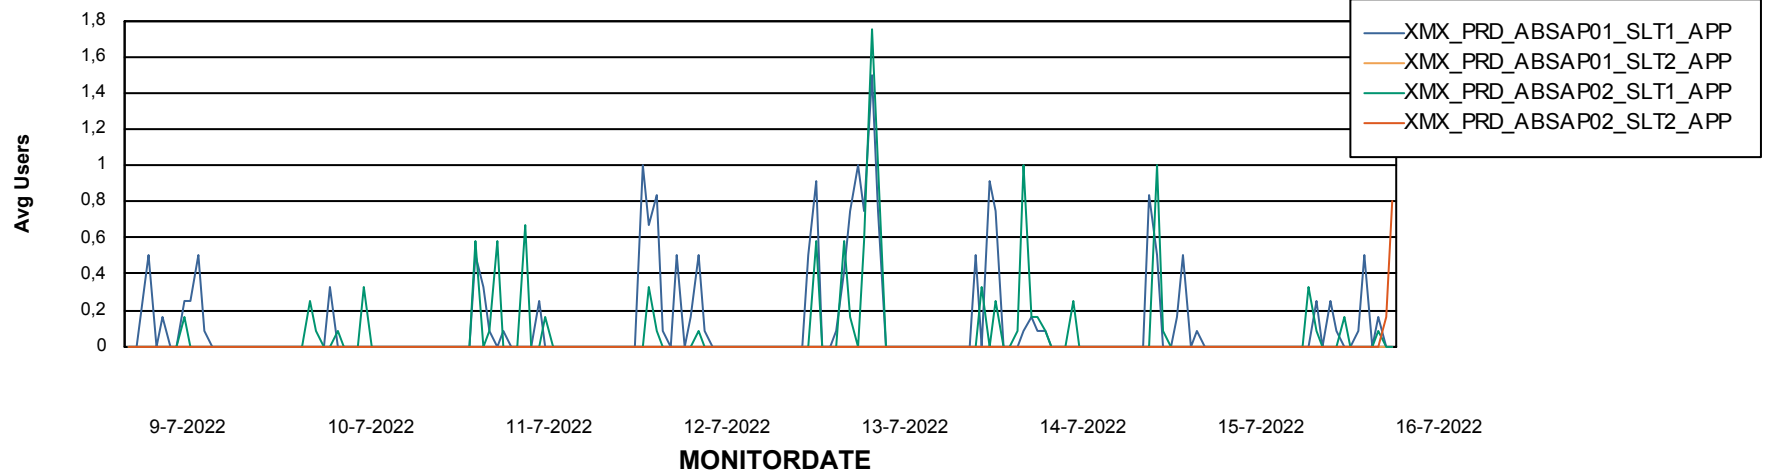

Avg users per day per ABS server