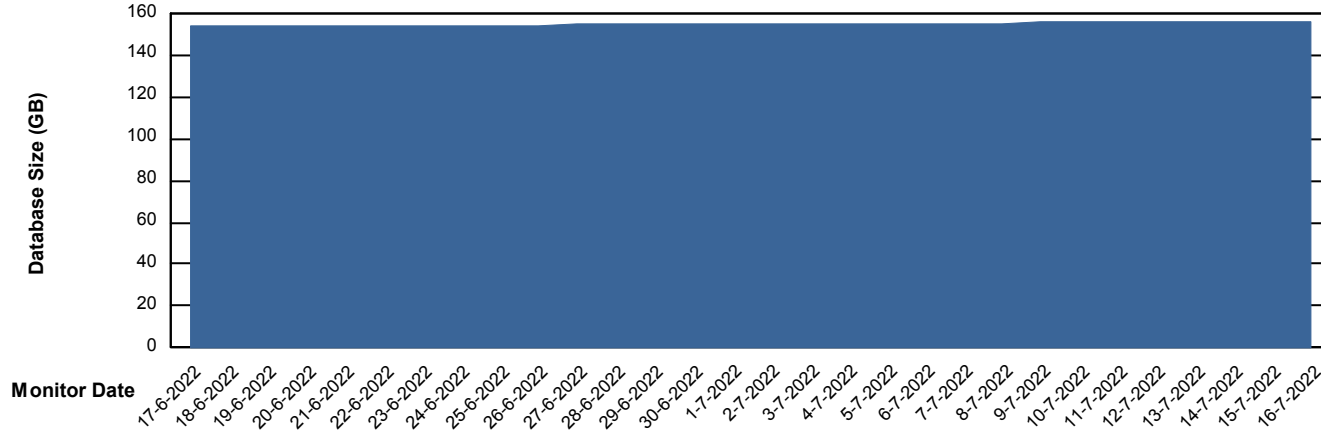

DATABASE SIZE VOSDB_BI

Database growth over last month