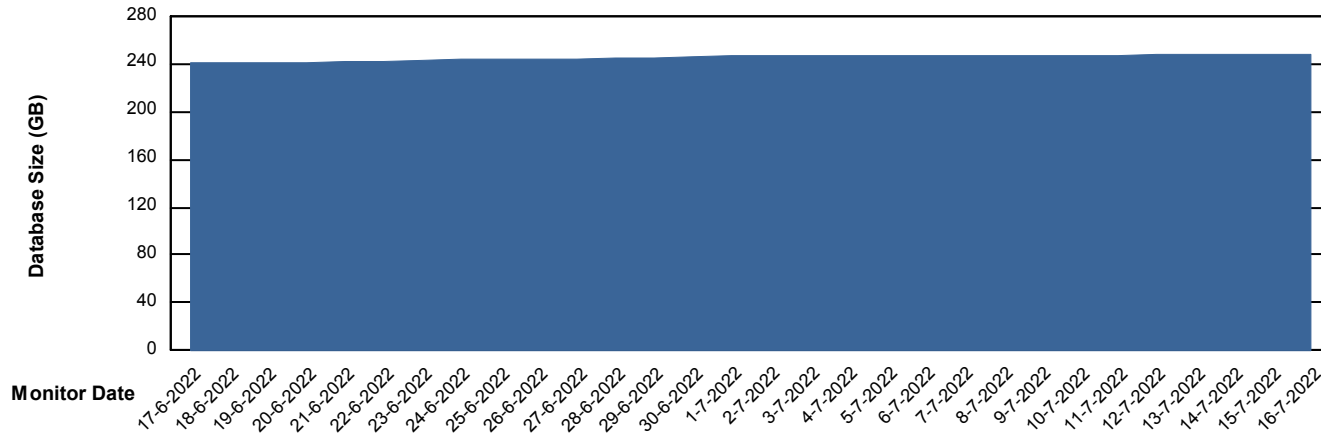

# Weekly SLA Customer Report

Customer VOS\_Production  
Database ID 143

DATABASE SIZE VOSDB\_BI

### Database growth over last month

DATABASE SIZE VOSDB\_Production

### Database growth over last month