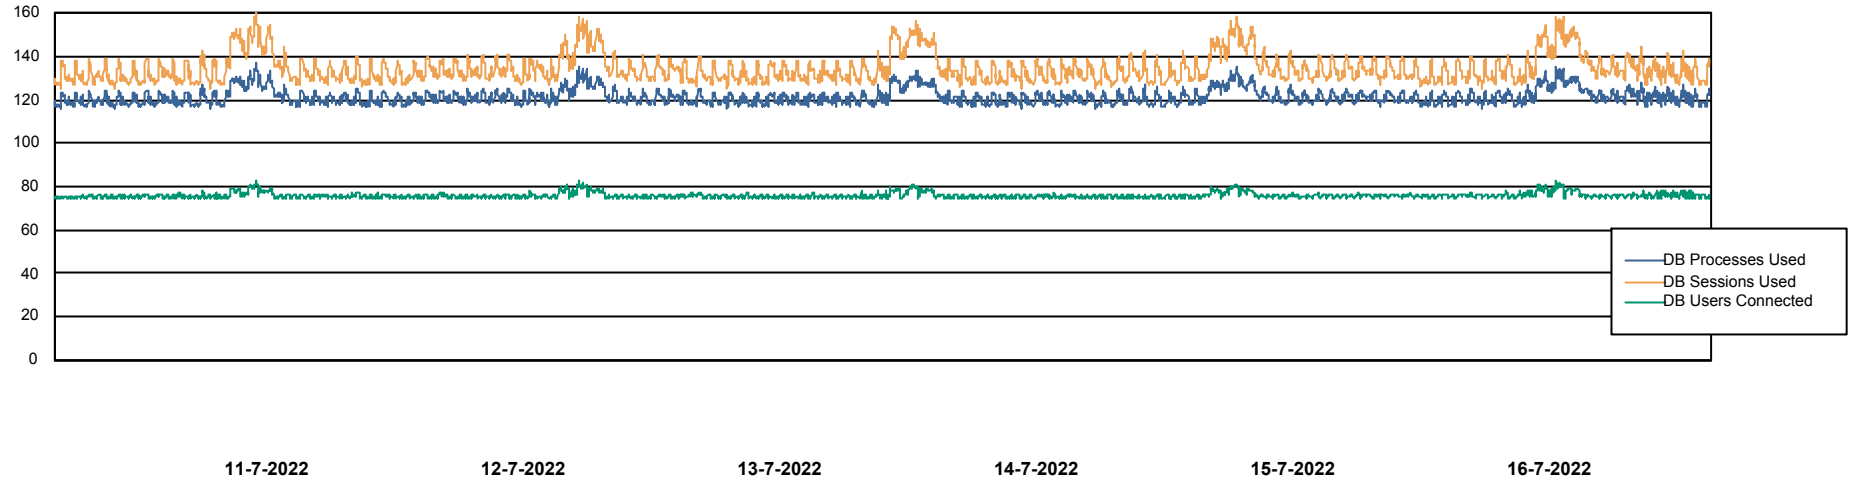

Database Performance VOSDB_BI