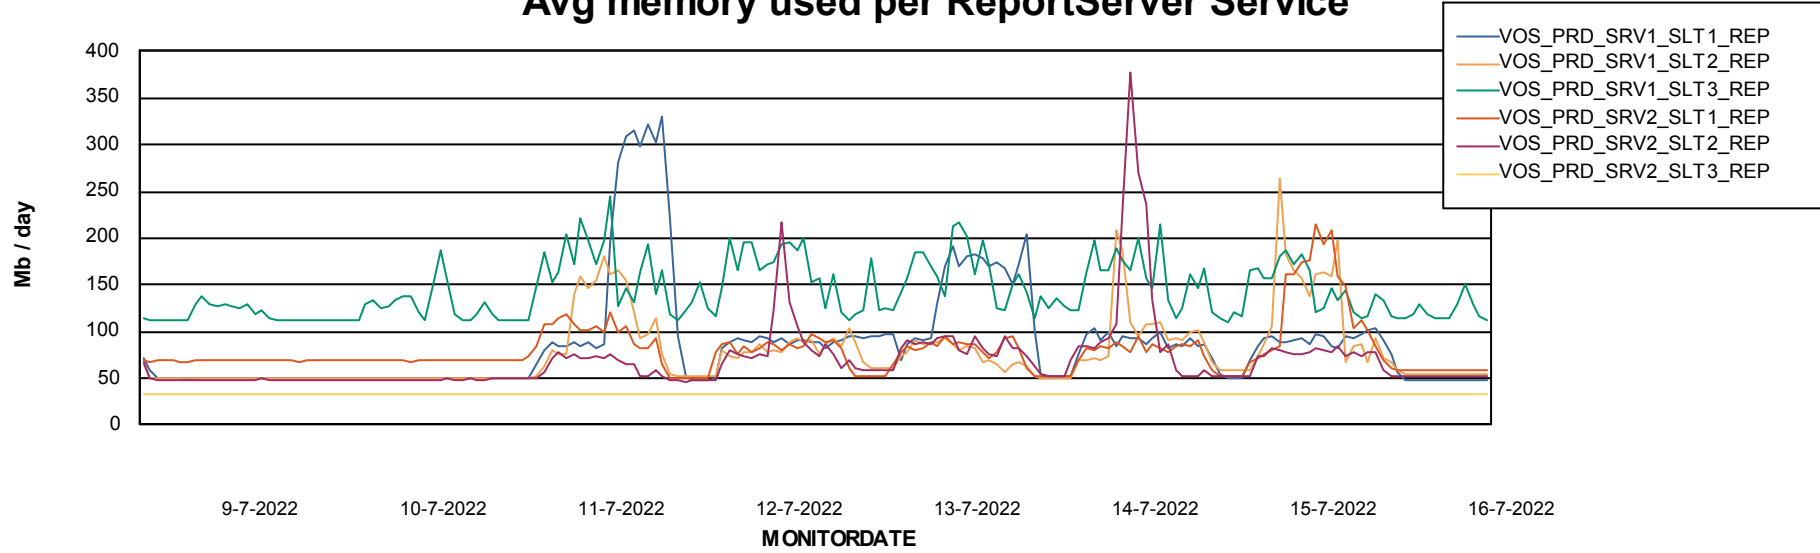

ABSSolute Application ReportServer Services

Avg memory used per ReportServer Service