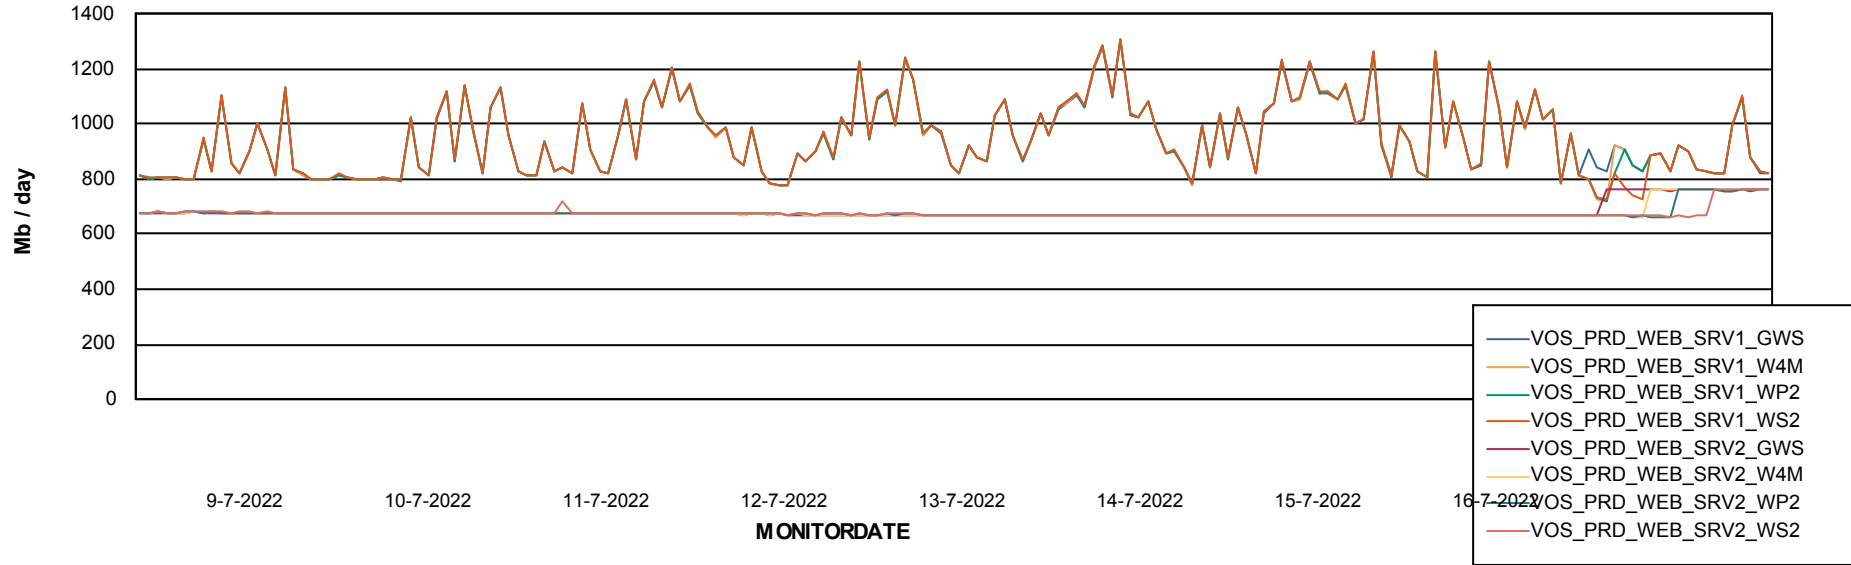

ABSSolute Web Component Services

Avg memory used per ABS Web component