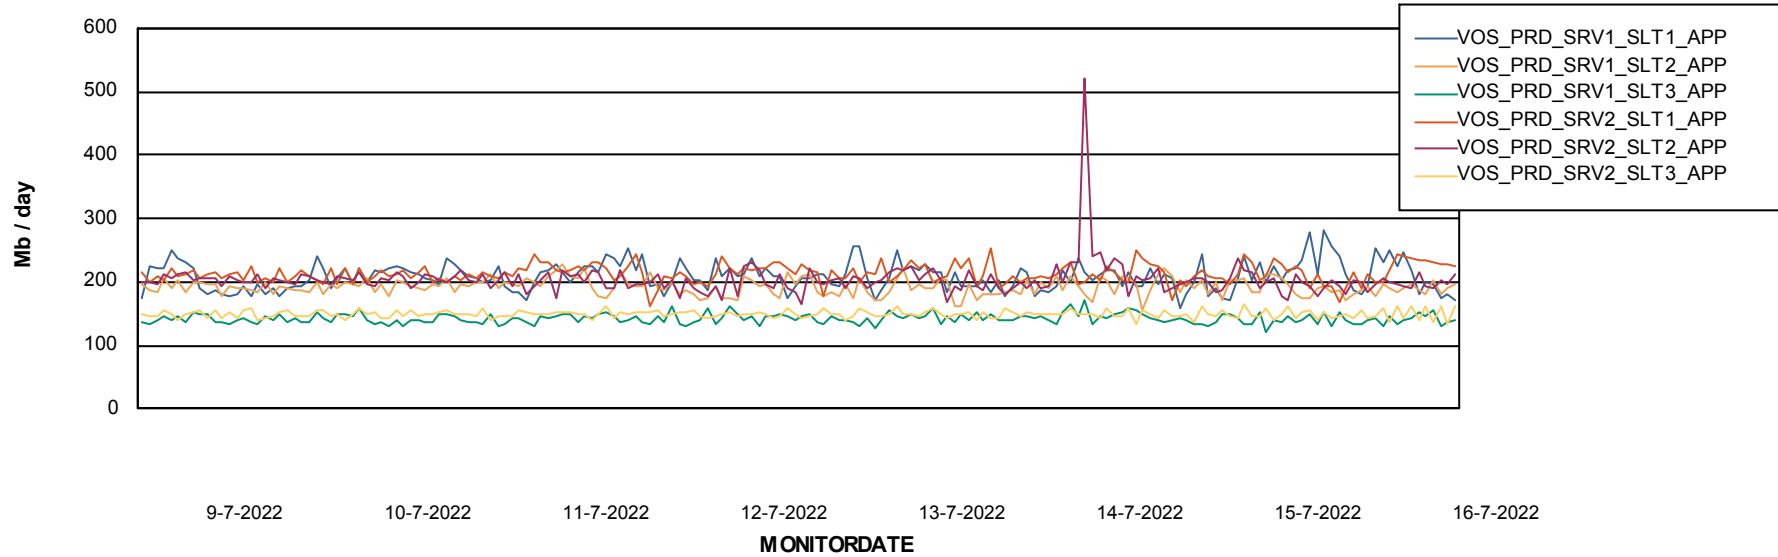

ABSSolute Application Server Services

Avg memory used per ABS Server Service