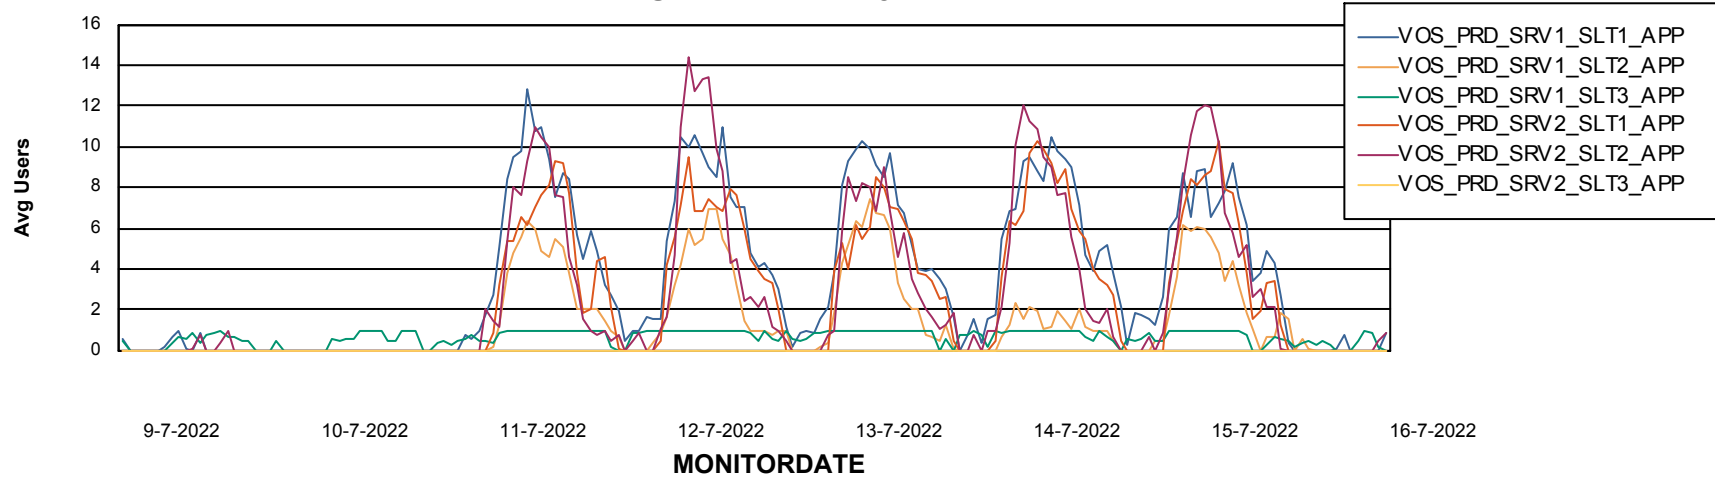

Avg users per day per ABS server