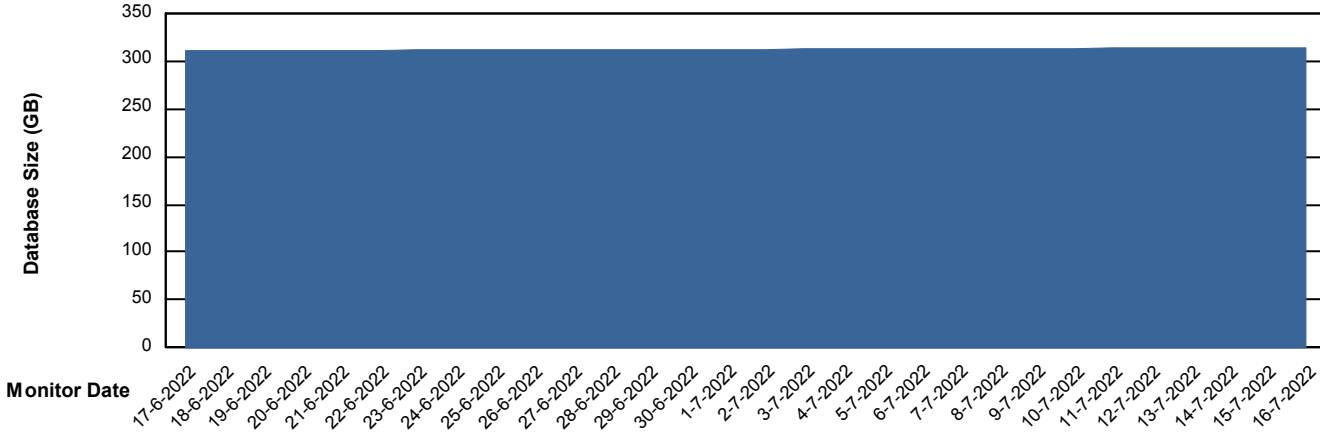

Weekly SLA Customer Report

Customer VEN_Production
Database ID 35

Database Performance VENDB_Production

Weekly SLA Customer Report

Customer VEN_Production
Database ID 35

Database Performance VENDB_Standby

DB Processes Max 300

Weekly SLA Customer Report

Customer VEN_Production
 Database ID 35

DATABASE SIZE VENDB_Production

Database growth over last month

Database Tablespace VENDB_Production

Date	Tablespace Name	Filesize (Gb)	Usedsize (Gb)	Percentage free
16-7-2022	ABSDATA	192	159	17
	INDX	177	146	18
15-7-2022	ABSDATA	192	159	17
	INDX	177	146	18
14-7-2022	ABSDATA	192	159	17
	INDX	177	146	18
13-7-2022	ABSDATA	192	159	17
	INDX	177	146	18
12-7-2022	ABSDATA	192	159	17
	INDX	177	146	18
11-7-2022	ABSDATA	192	159	17
	INDX	177	146	18
10-7-2022	ABSDATA	192	159	17
	INDX	177	146	18