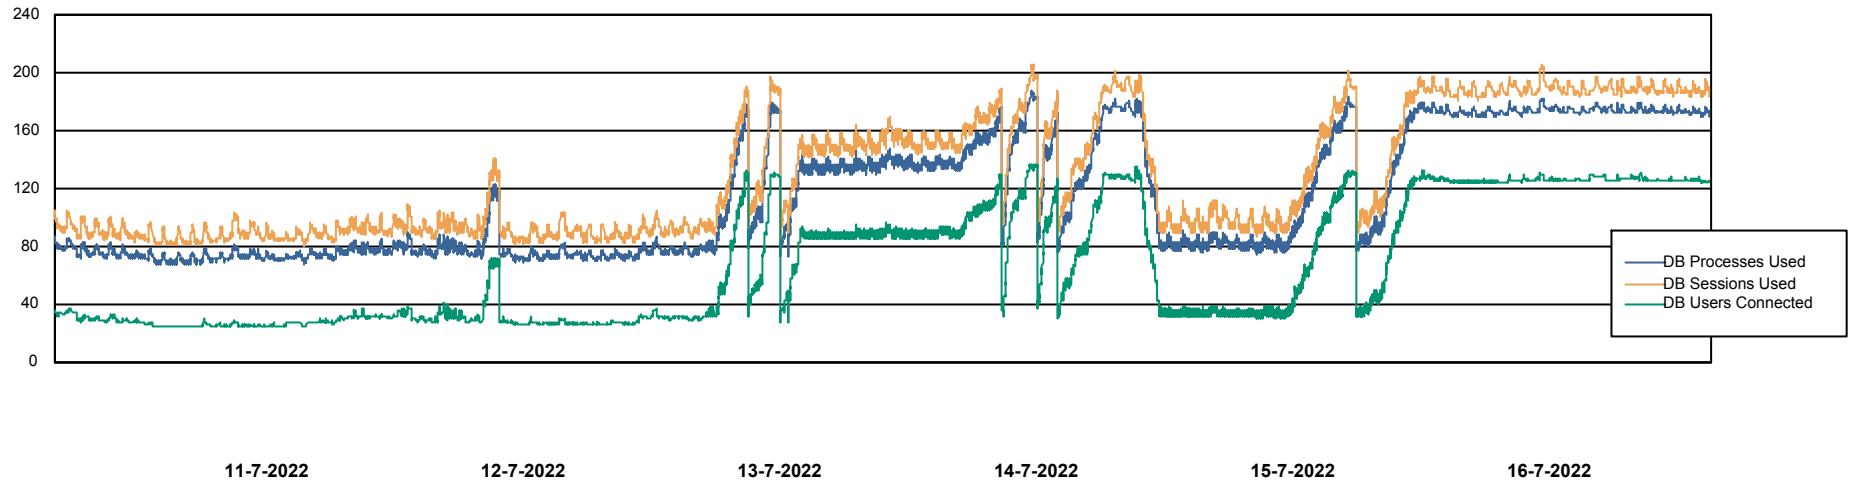

Weekly SLA Customer Report

Customer VEN_Production
 Database ID 35

Harddisk Usage VEN_PRD_VENABS08_BI

	Free disk space on C: (%)	Total disk space on C: (Gb)	Used disk space on C: (Gb)	Free disk space on D: (%)	Total disk space on D: (Gb)	Used disk space on D: (Gb)
16-7-2022	43	102	58	22	601	471
15-7-2022	43	102	58	22	601	470
14-7-2022	43	102	58	22	601	470
13-7-2022	43	102	58	22	601	470
12-7-2022	43	102	58	22	601	470
11-7-2022	43	102	58	22	601	469
10-7-2022	44	102	57	22	601	469

Weekly SLA Customer Report

Customer VEN_Production
Database ID 35

Database Performance VENDB_Production

Weekly SLA Customer Report

Customer VEN_Production
Database ID 35

Database Performance VENDB_Standby

DB Processes Max 300