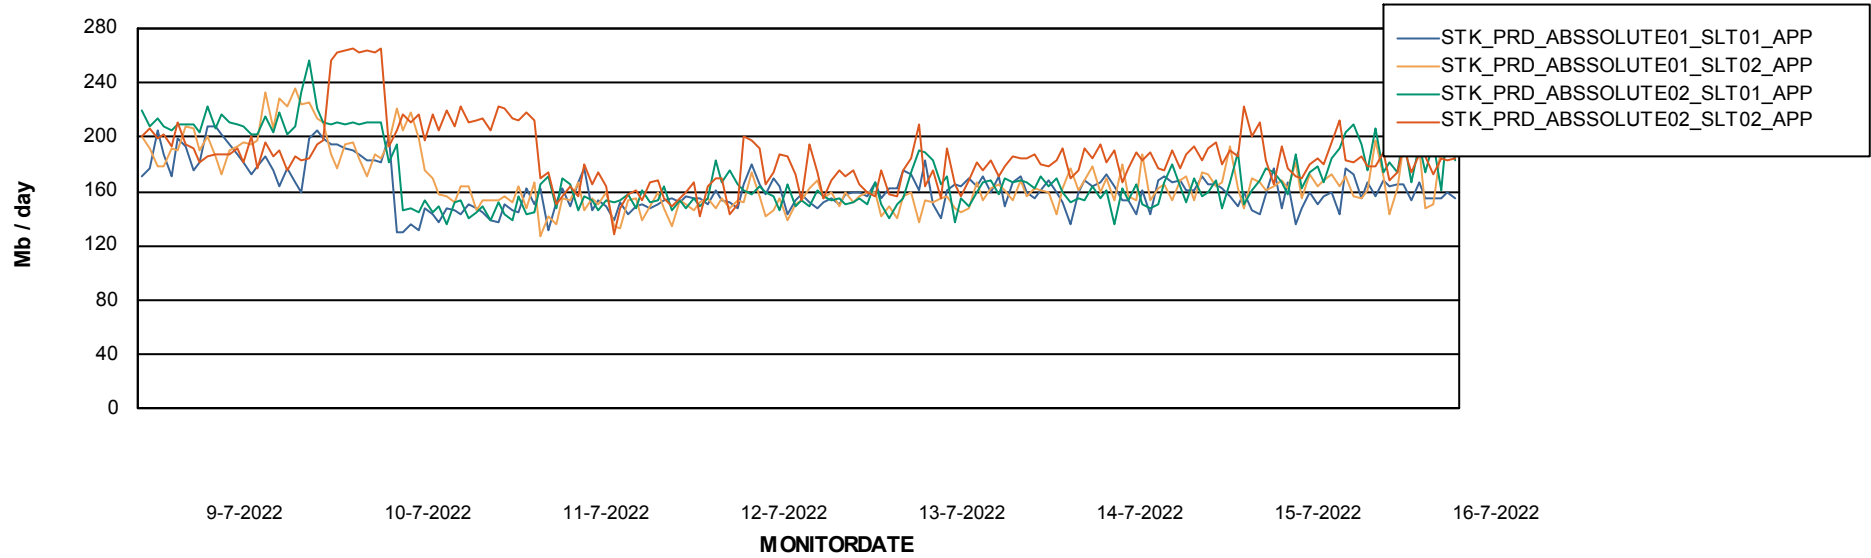

ABSSolute Application Server Services

Avg memory used per ABS Server Service