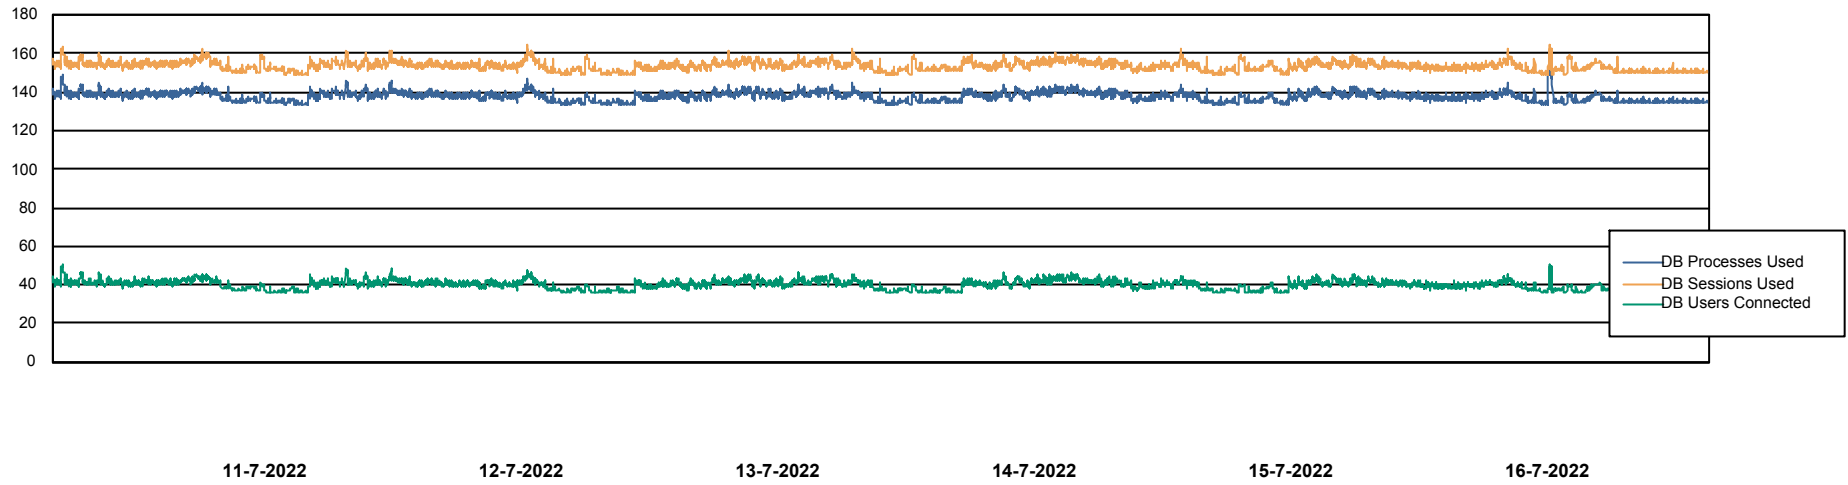

Database Performance STKDB_Production