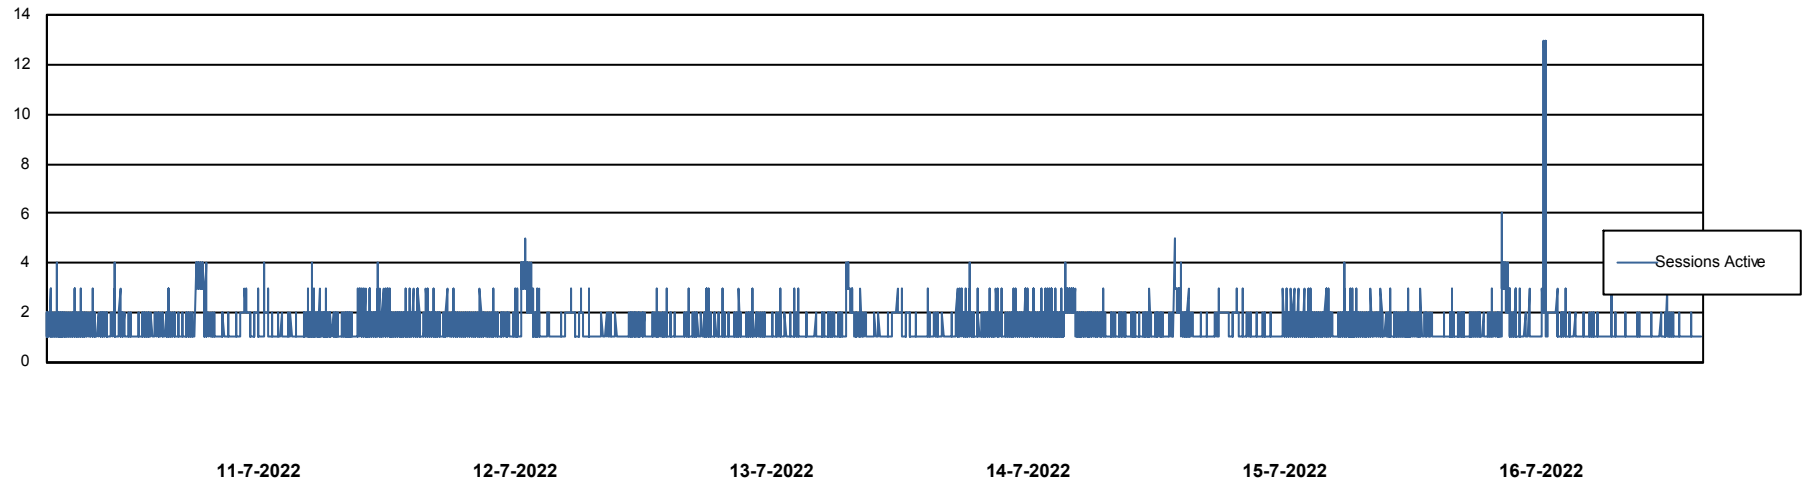

Database Performance STKDB_Production