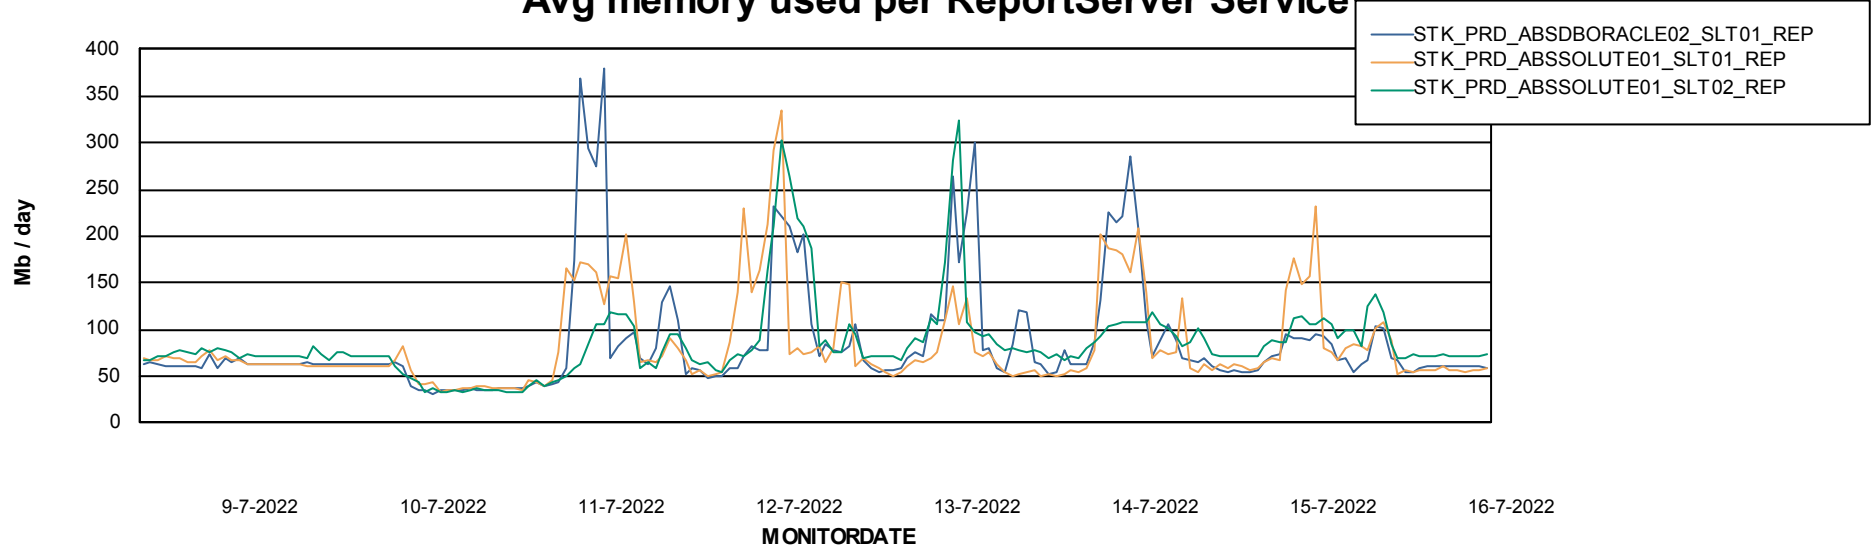

ABSSolute Application ReportServer Services

Avg memory used per ReportServer Service