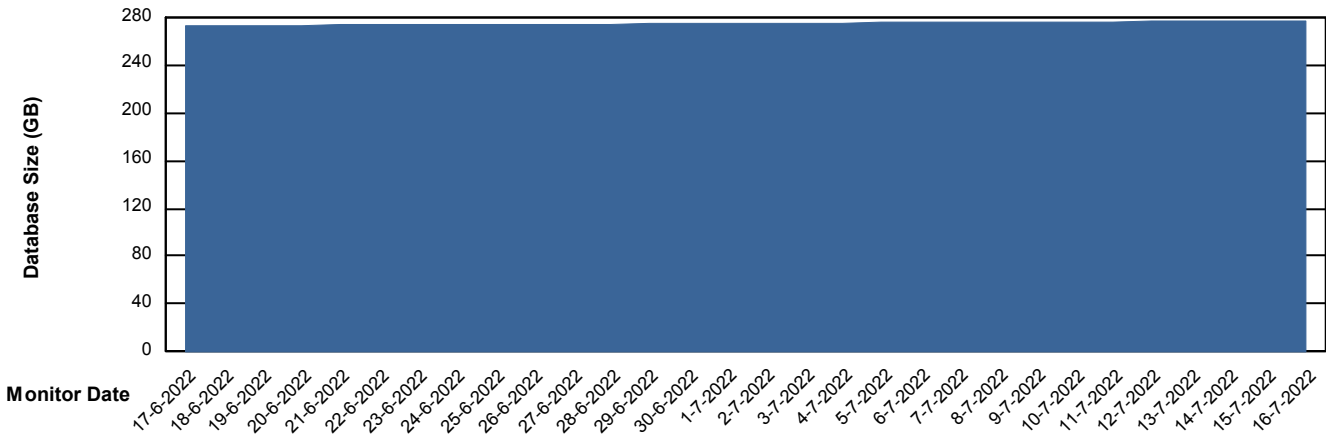

DATABASE SIZE STKDB_Production

Database growth over last month