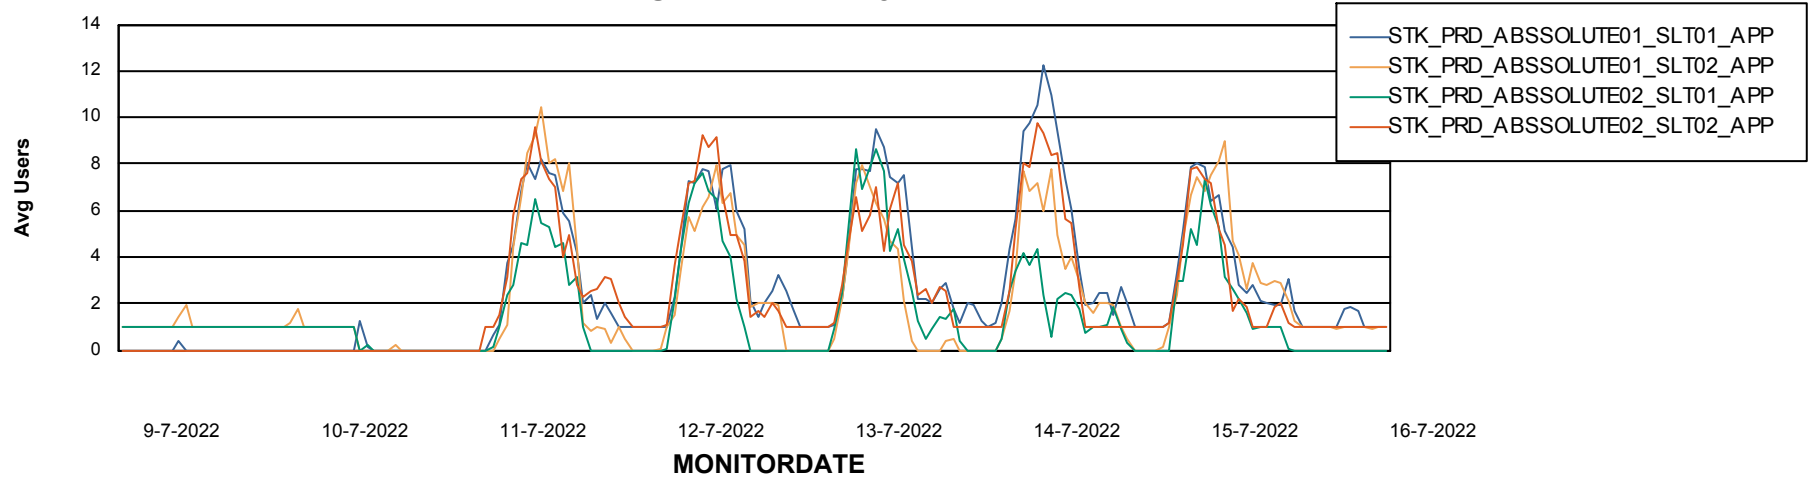

Avg users per day per ABS server