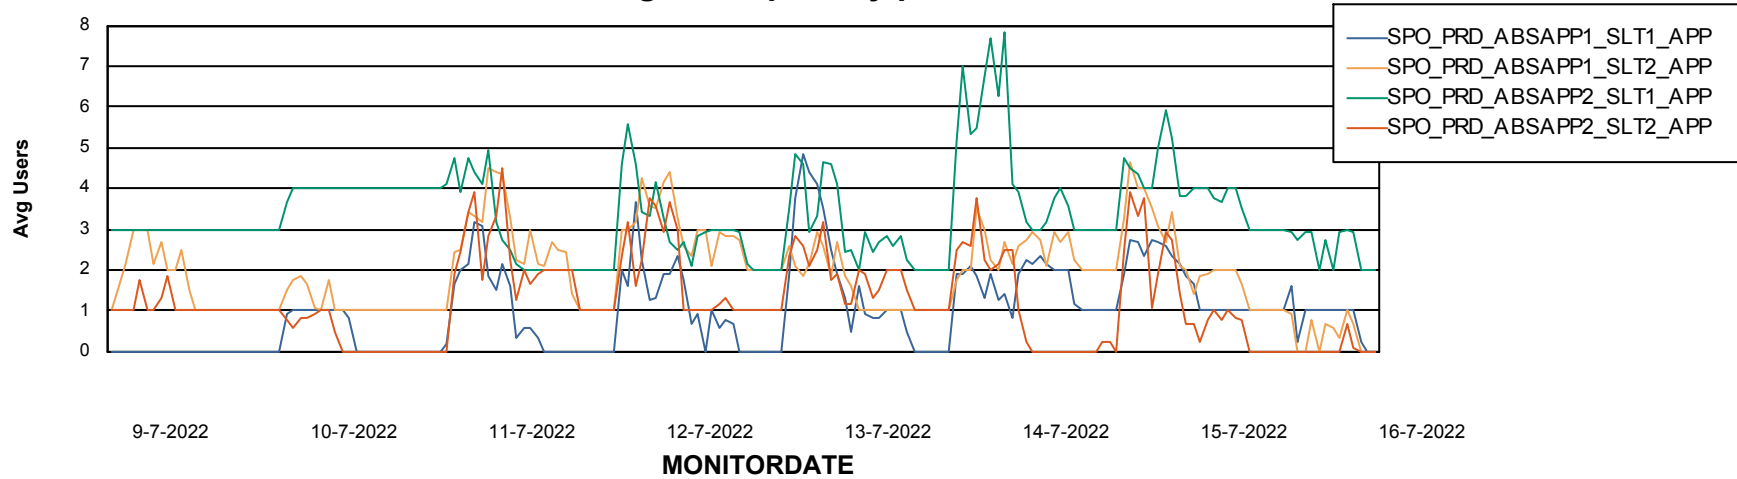

Avg users per day per ABS server