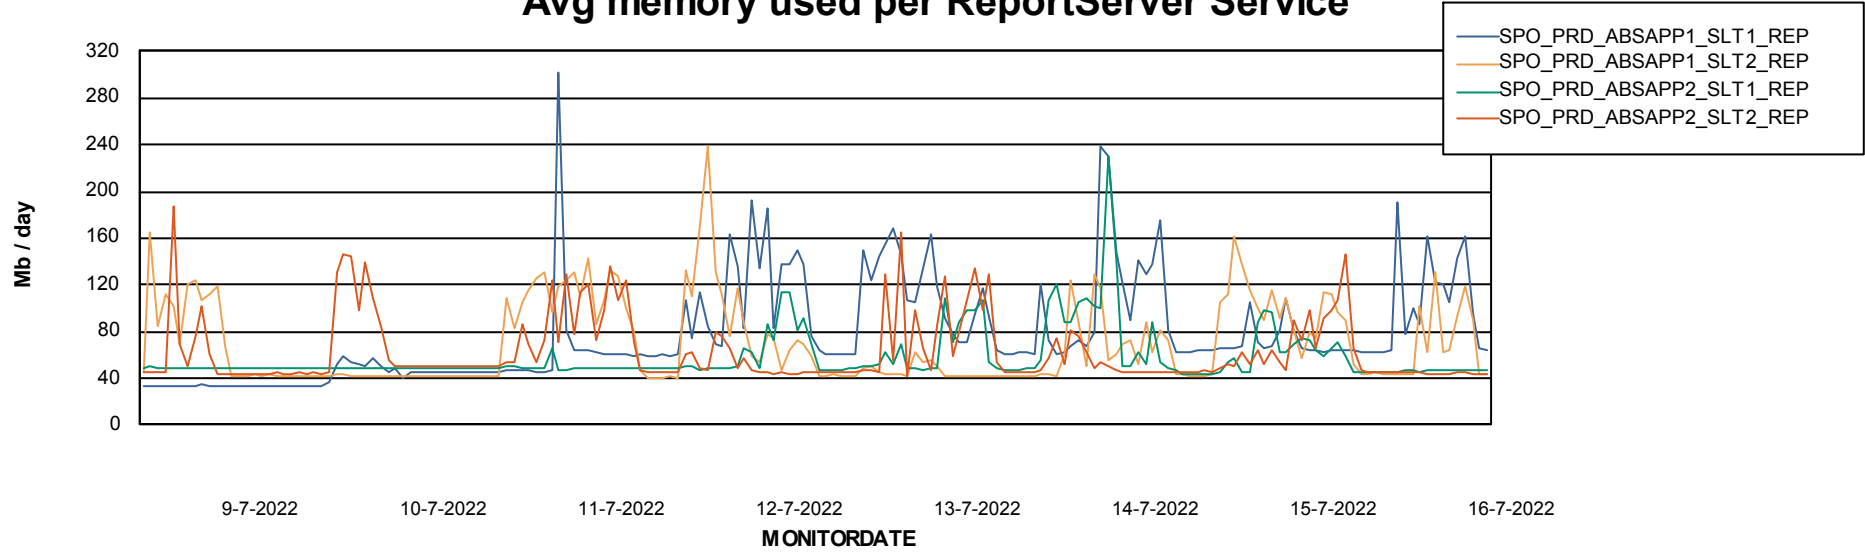

Avg users per day per ABS server

Weekly SLA Customer Report

Customer SPO_Production Silver
Database ID 57

ABSSolute Application ReportServer Services

Avg memory used per ReportServer Service

Weekly SLA Customer Report