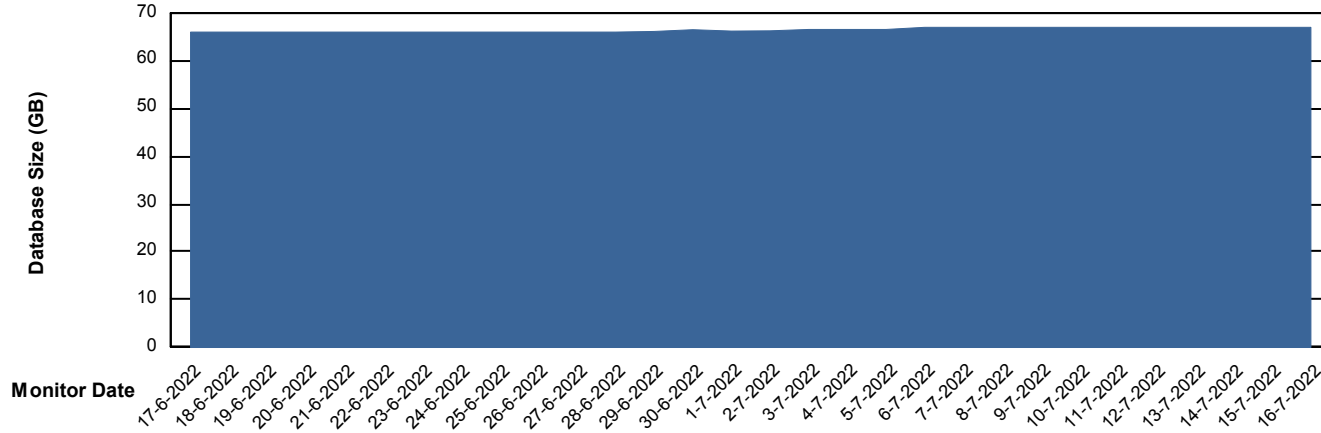

Weekly SLA Customer Report

Customer SPO_Production Silver
Database ID 57

Database Performance SPODB_BI

DB Processes Max 500
DB Sessions Max 772

Weekly SLA Customer Report

Customer SPO_Production Silver
Database ID 57

Database Performance SPODB_Production

DB Processes Max 300
DB Sessions Max 472

Weekly SLA Customer Report

Customer SPO_Production Silver
Database ID 57

Database Performance SPODB_Standby

DB Processes Max 300
DB Sessions Max 472

Weekly SLA Customer Report

Customer SPO_Production Silver
Database ID 57

DATABASE SIZE SPODB_BI

Database growth over last month

DATABASE SIZE SPODB_Production

Database growth over last month

Weekly SLA Customer Report