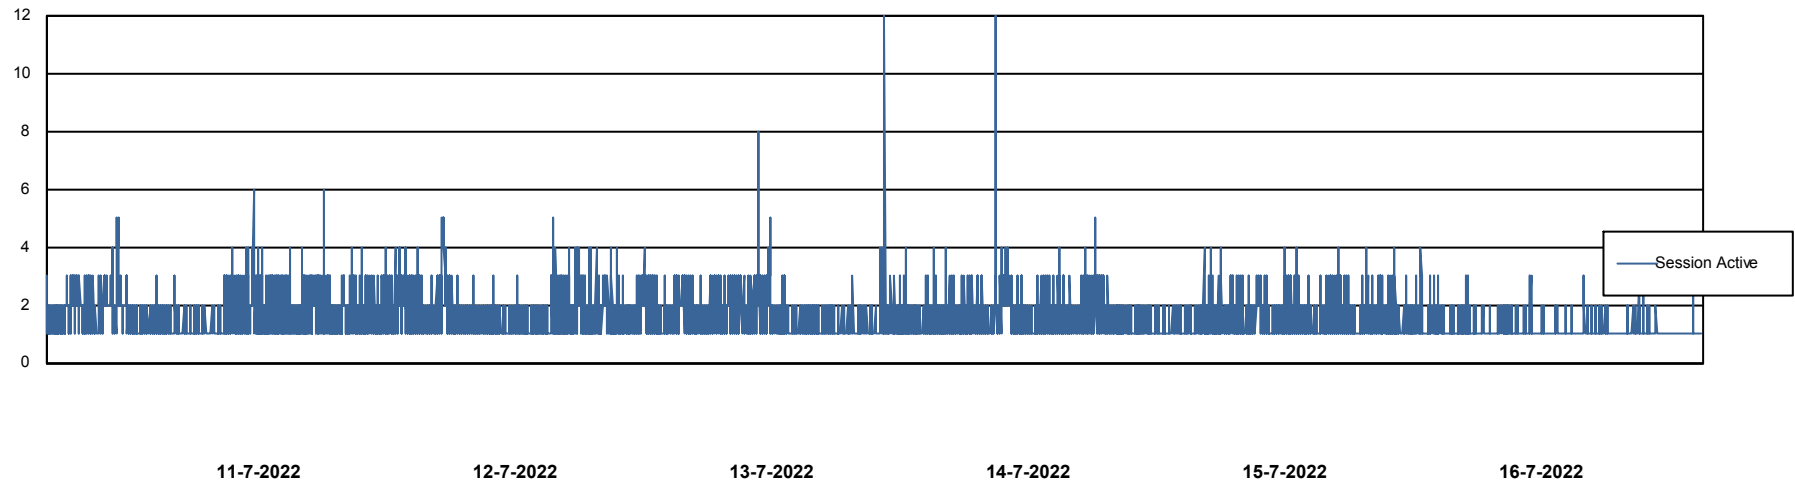

Database Performance SPODB_Production

DB Processes Max 300
DB Sessions Max 472