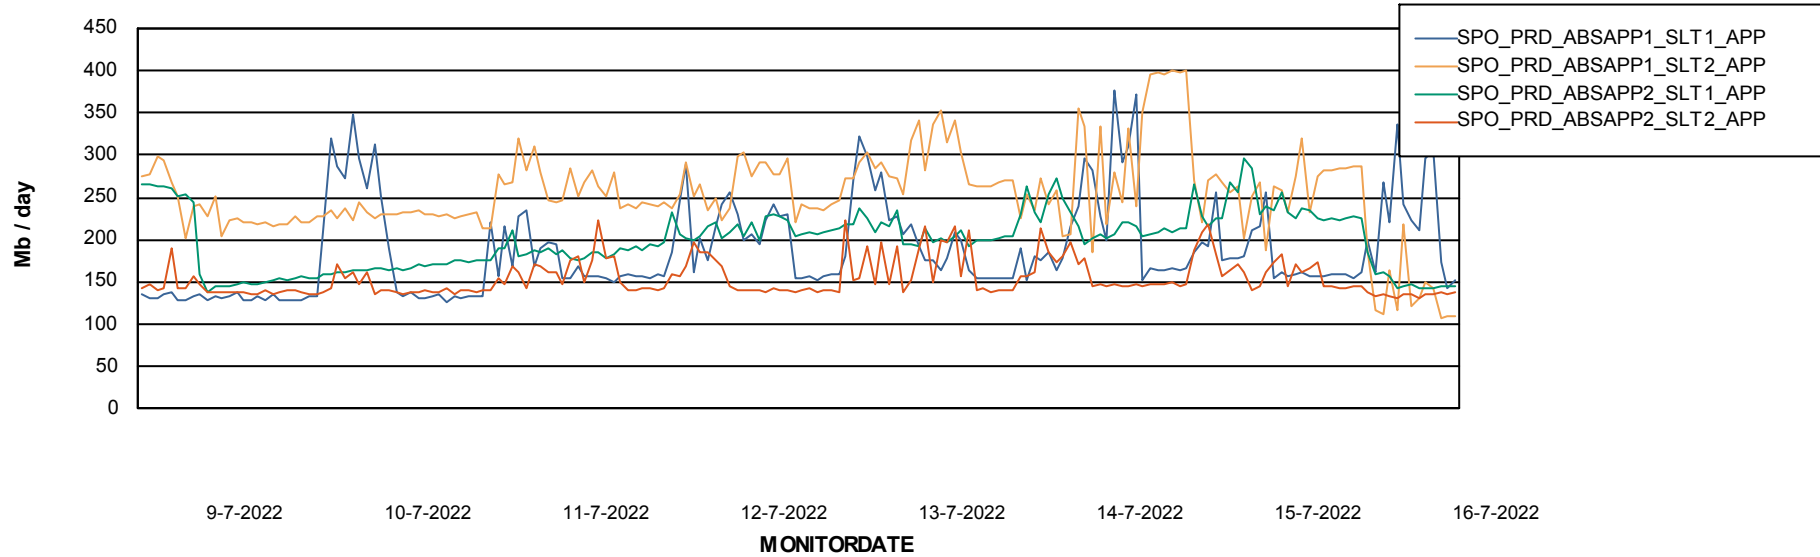

Standby Database Health SPO_Production Silver

Recovery lag for last 7 days

Weekly SLA Customer Report

Customer SPO_Production Silver
Database ID 57

ABSSolute Application Server Services

Avg memory used per ABS Server Service