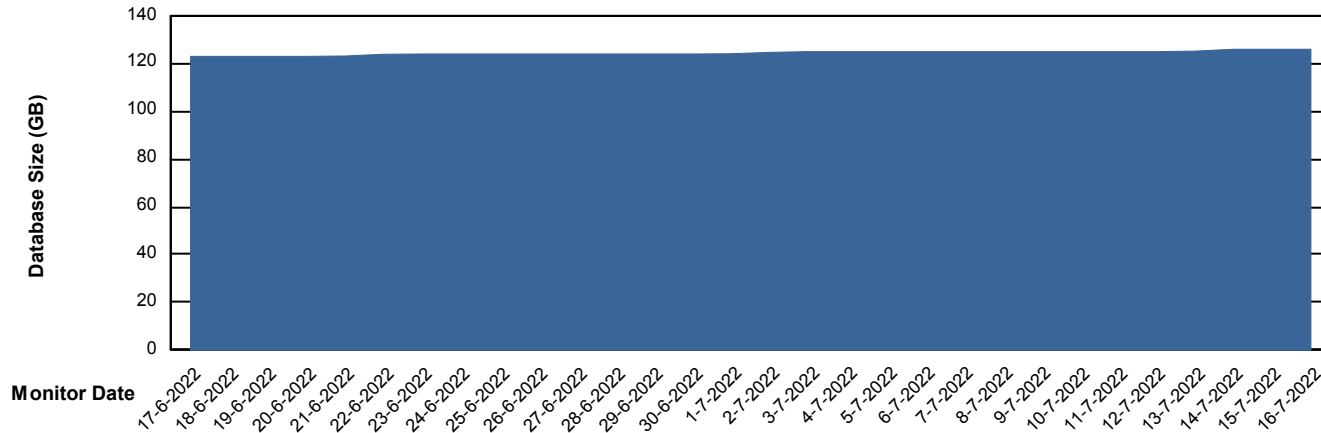

Weekly SLA Customer Report

Customer SPO_Production Silver
Database ID 57

DATABASE SIZE SPODB_BI

Database growth over last month

DATABASE SIZE SPODB_Production

Database growth over last month

Weekly SLA Customer Report

Customer SPO_Production Silver
 Database ID 57

Database Tablespace SPODB_BI

Date	Tablespace Name	Filesize (Gb)	Usedsize (Gb)	Percentage free
16-7-2022	ABSDATA	34	28	18
	INDX	80	37	54
15-7-2022	ABSDATA	34	28	18
	INDX	80	37	54
14-7-2022	ABSDATA	34	28	18
	INDX	80	37	54
13-7-2022	ABSDATA	34	28	18
	INDX	80	37	54
12-7-2022	ABSDATA	34	28	18
	INDX	80	37	54
11-7-2022	ABSDATA	34	28	18
	INDX	80	37	54
10-7-2022	ABSDATA	34	28	18
	INDX	80	37	54