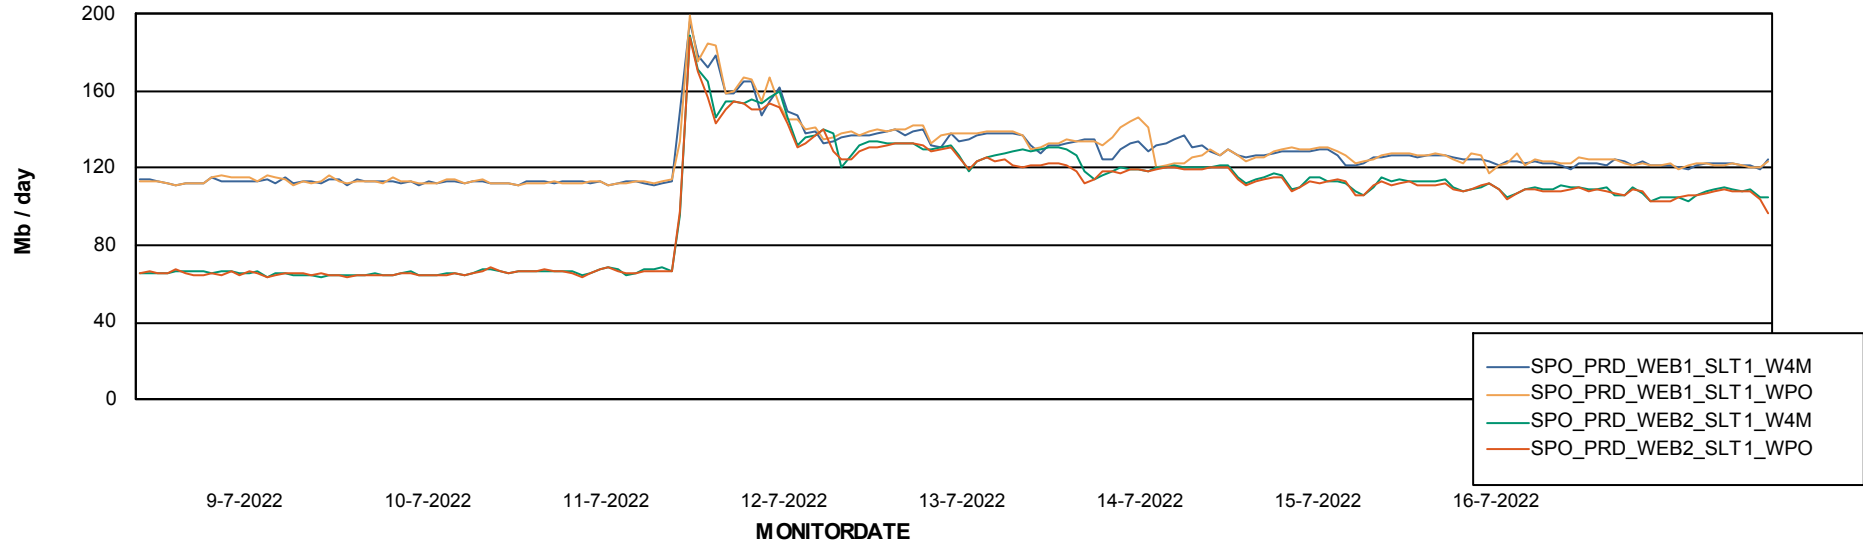

ABSSolute Web Component Services

Avg memory used per ABS Web component