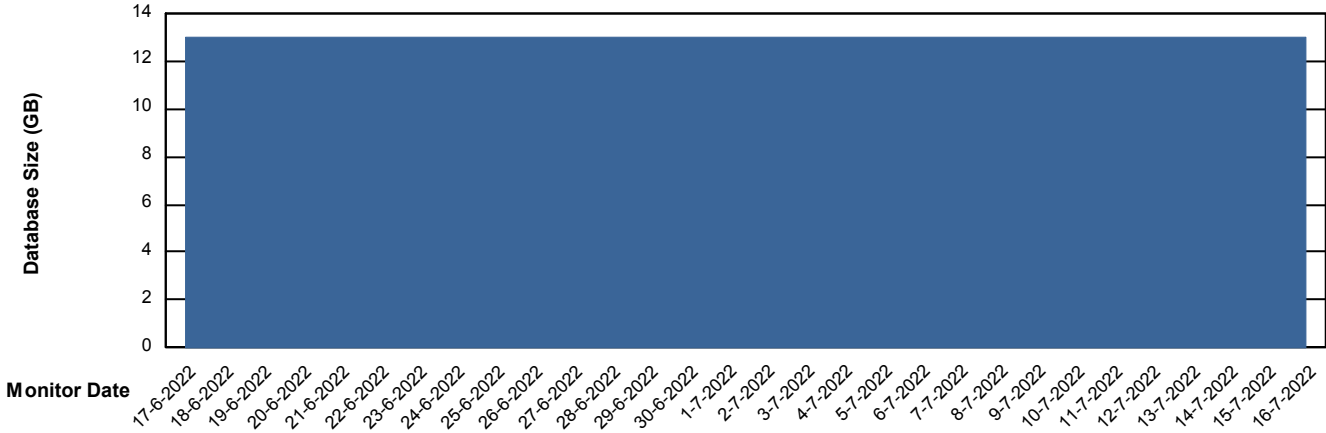

DB Processes Max 500

Weekly SLA Customer Report

Customer SPI_Production
 Database ID 49

DATABASE SIZE SPIDB_Production

Database growth over last month

Database Tablespace SPIDB_Production

Date	Tablespace Name	Filesize (Gb)	Usedsize (Gb)	Percentage free
16-7-2022	ABSDATA	5	2	51
	INDX	8	4	49
15-7-2022	ABSDATA	5	2	51
	INDX	8	4	49
14-7-2022	ABSDATA	5	2	51
	INDX	8	4	49
13-7-2022	ABSDATA	5	2	51
	INDX	8	4	49
12-7-2022	ABSDATA	5	2	51
	INDX	8	4	49
11-7-2022	ABSDATA	5	2	51
	INDX	8	4	49
10-7-2022	ABSDATA	5	2	51
	INDX	8	4	49