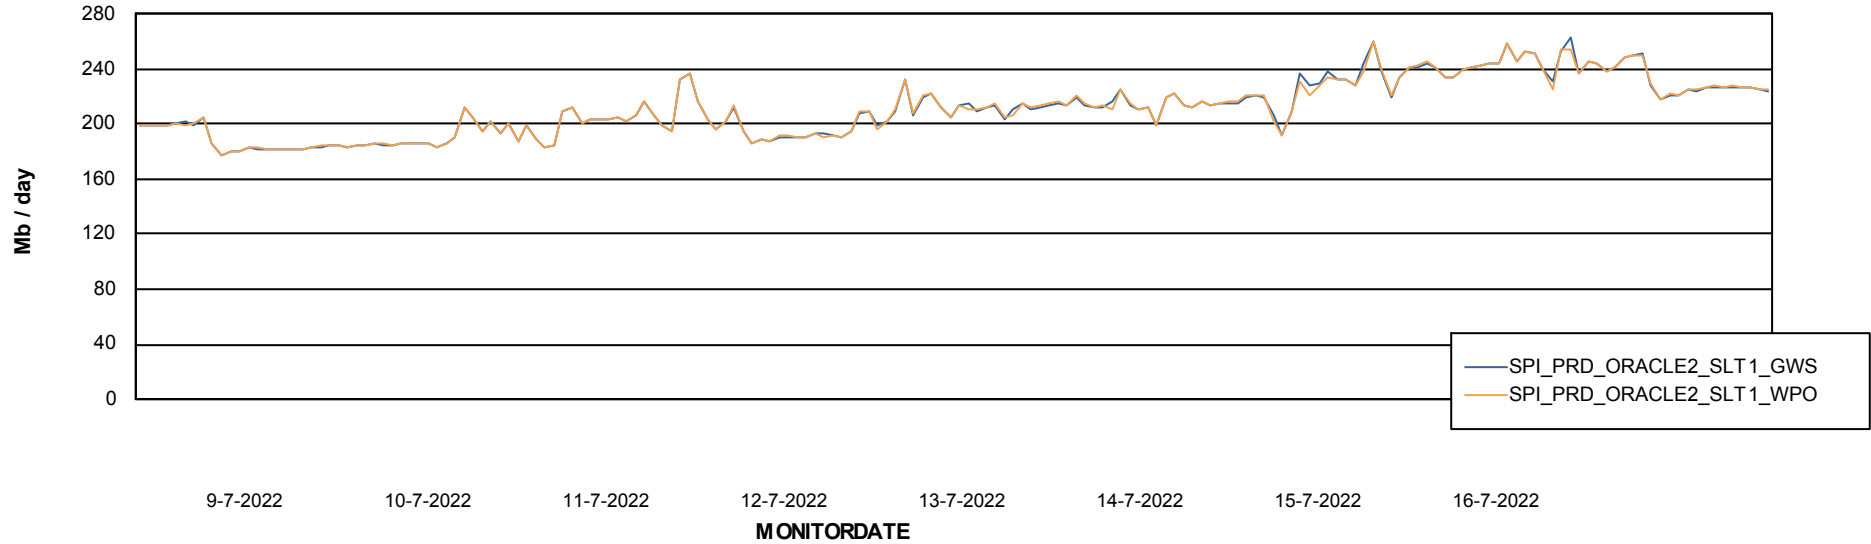

ABSSolute Application ReportServer Services

Avg memory used per ReportServer Service

Weekly SLA Customer Report

Customer SPI_Production
Database ID 49

ABSSolute Web Component Services

Avg memory used per ABS Web component