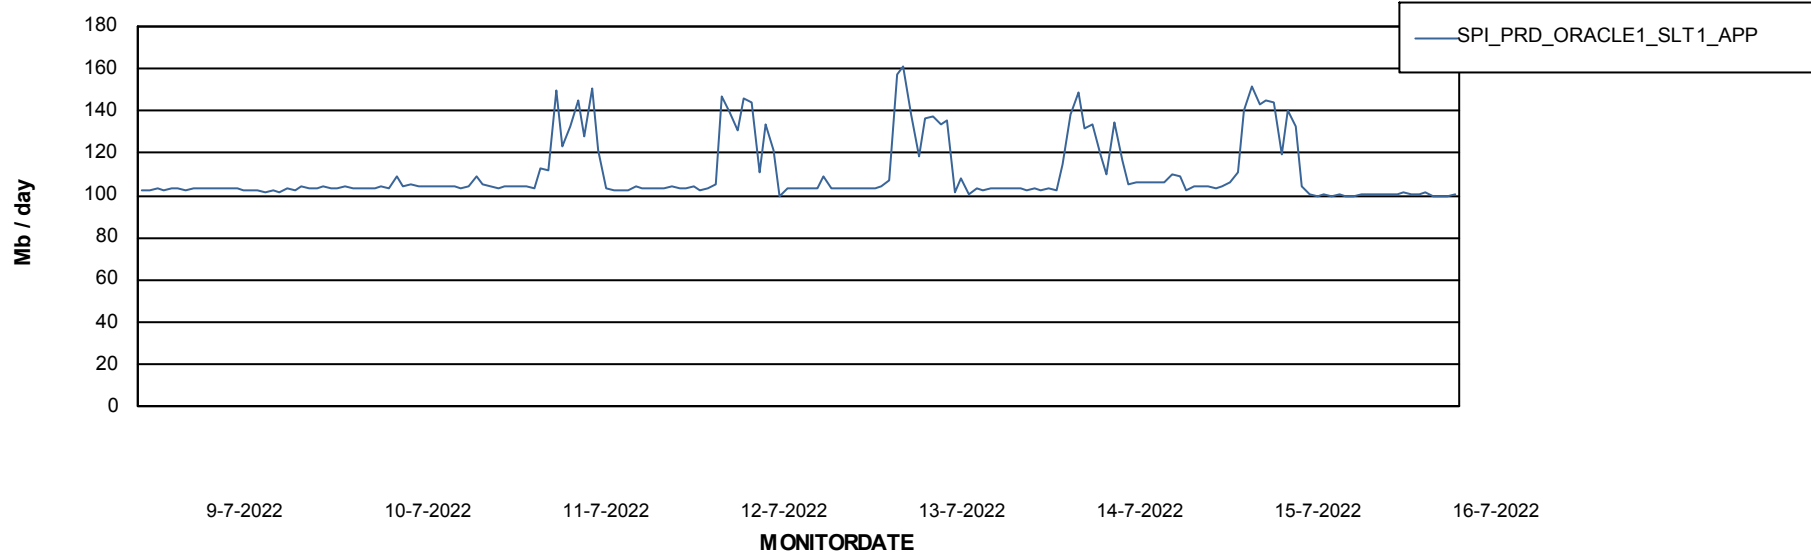

ABSSolute Application Server Services

Avg memory used per ABS Server Service