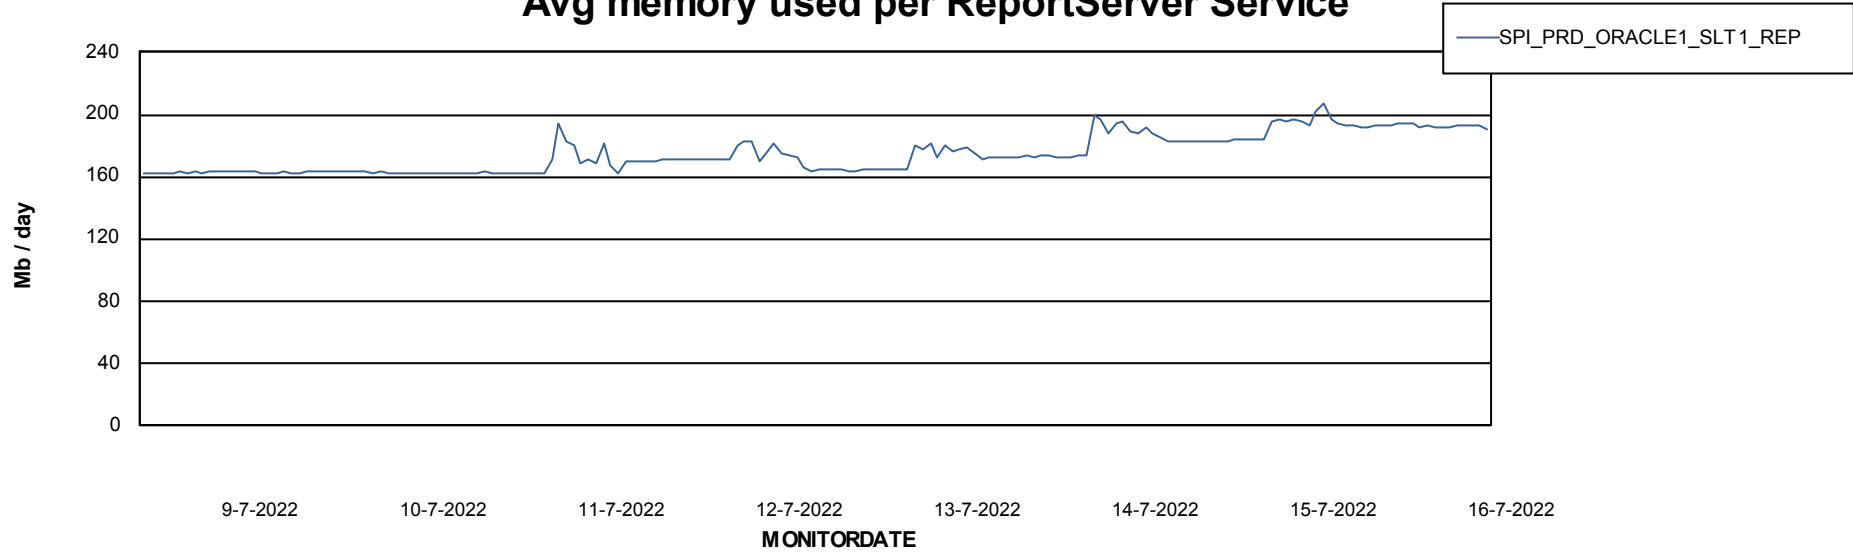

ABSSolute Application ReportServer Services

Avg memory used per ReportServer Service