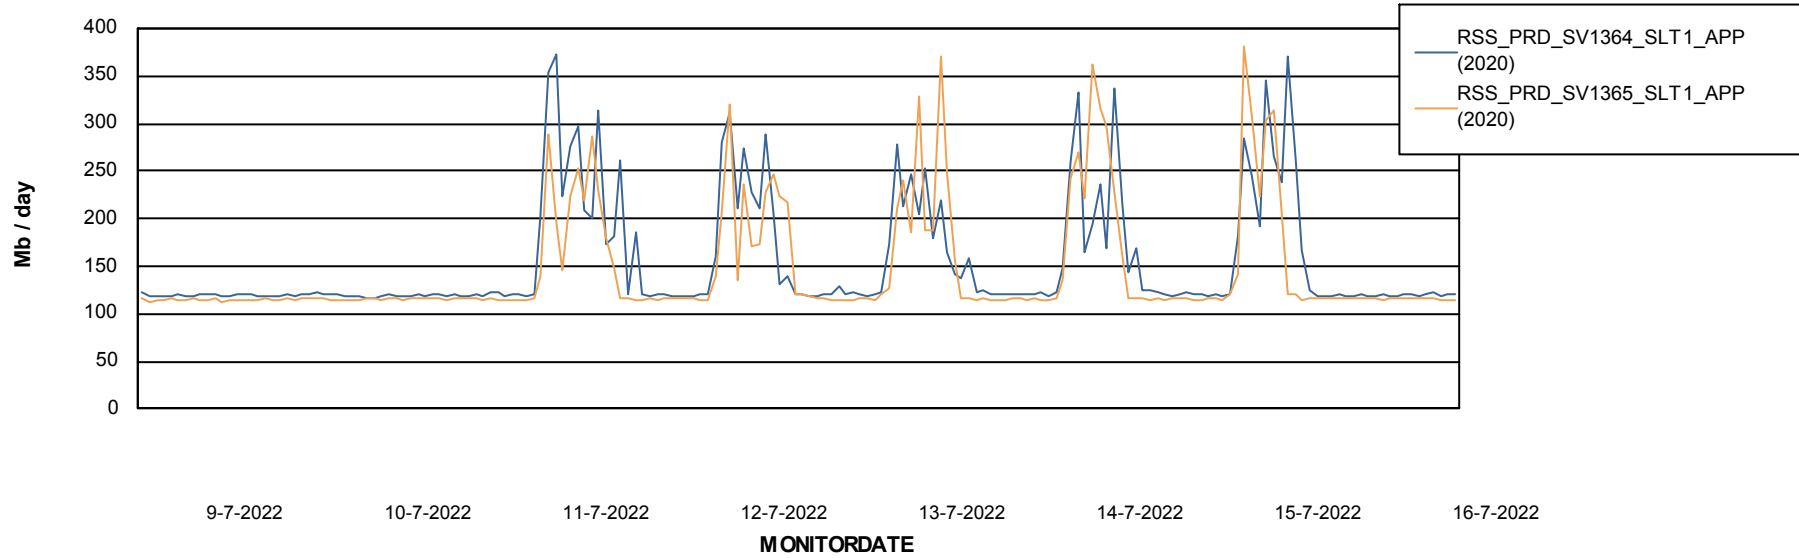

ABSSolute Application Server Services

Avg memory used per ABS Server Service