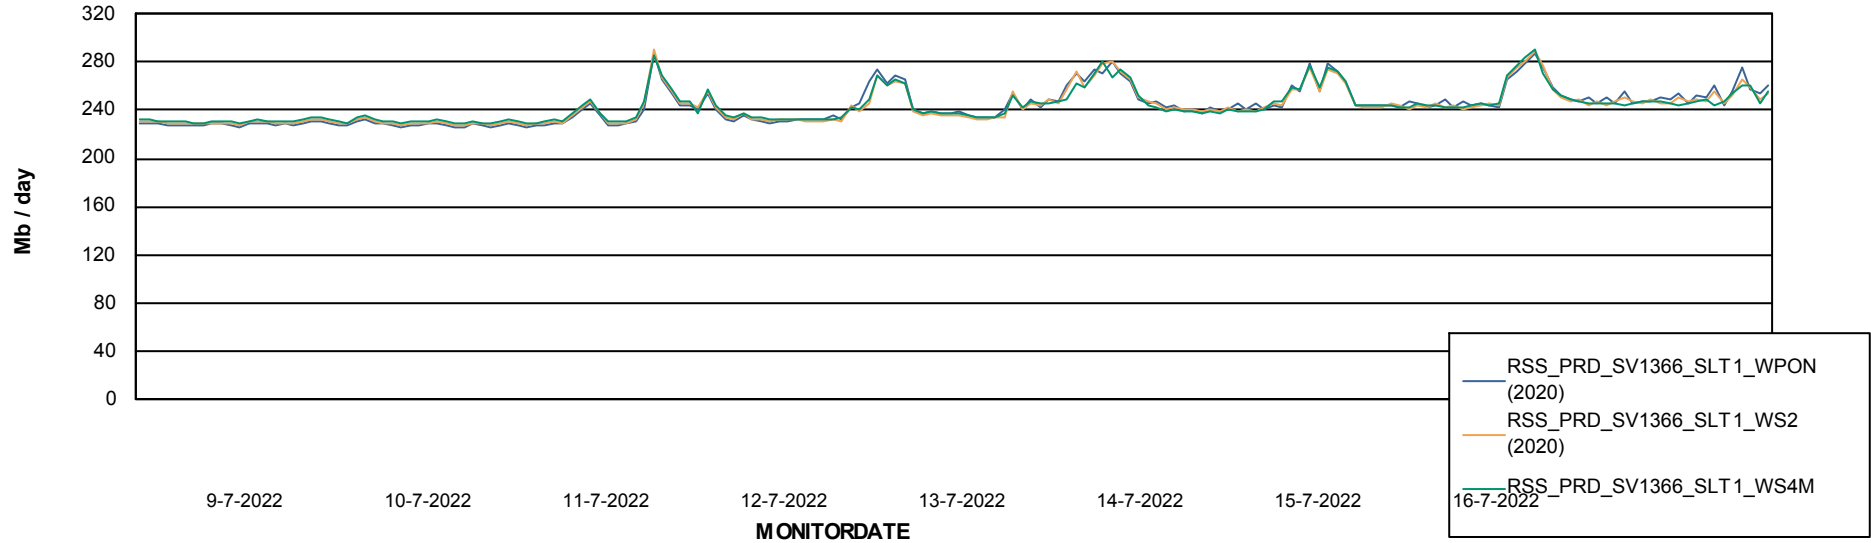

ABSSolute Web Component Services

Avg memory used per ABS Web component