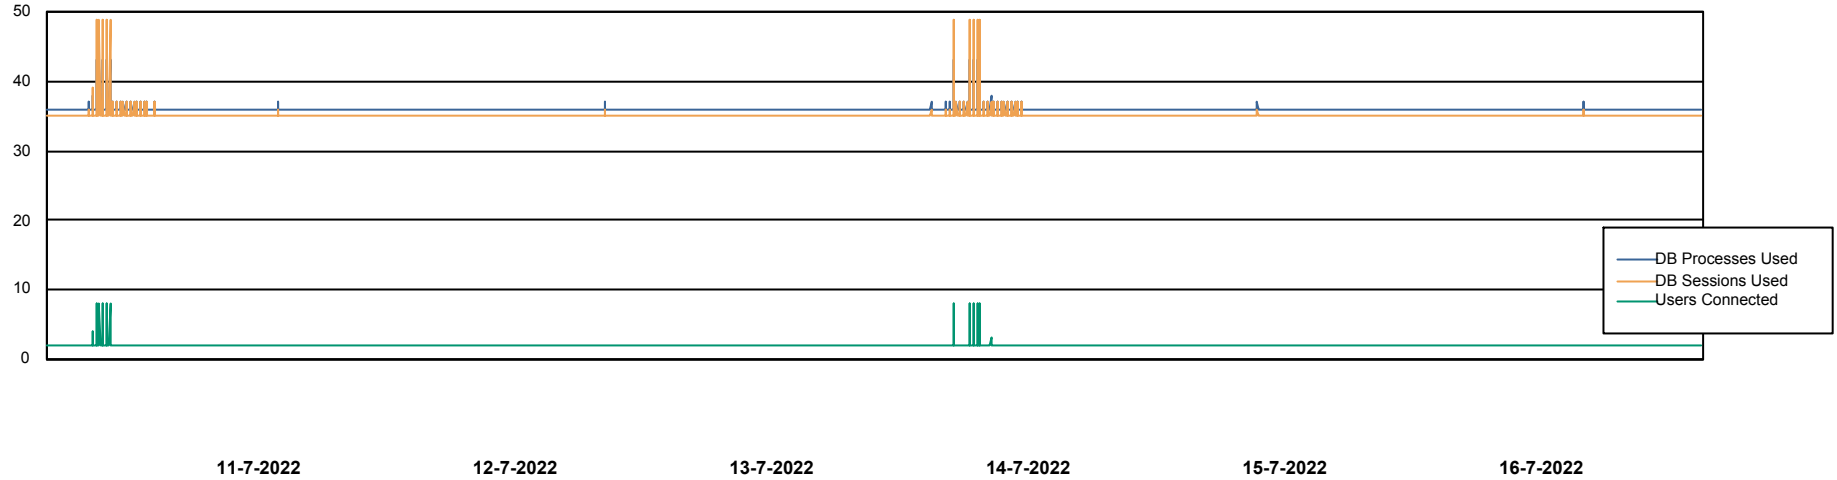

Database Performance RSS_DB_Standby (2020)

DB Processes Max 300
DB Sessions Max 472