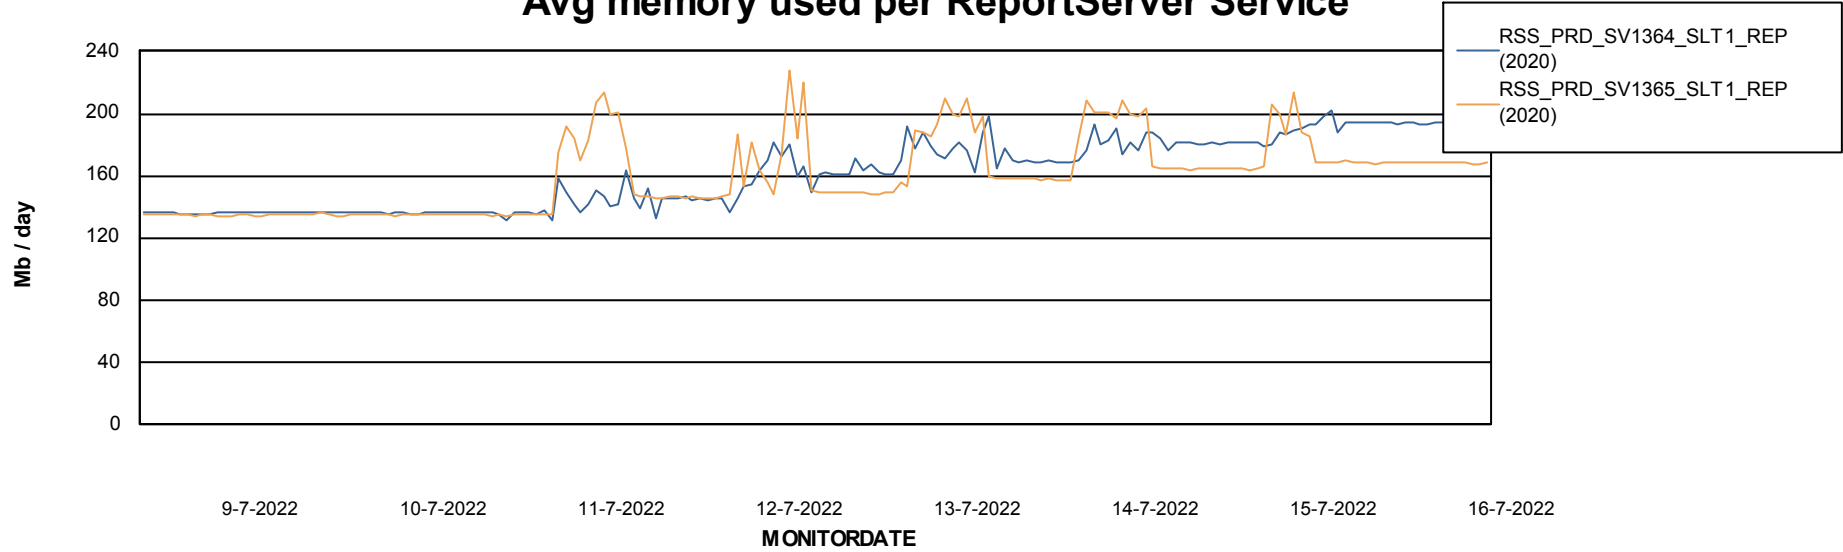

Avg memory used per ABS Server Service

Avg users per day per ABS server

Weekly SLA Customer Report

Customer RSS Production
Database ID 52

ABSSolute Application ReportServer Services

Avg memory used per ReportServer Service