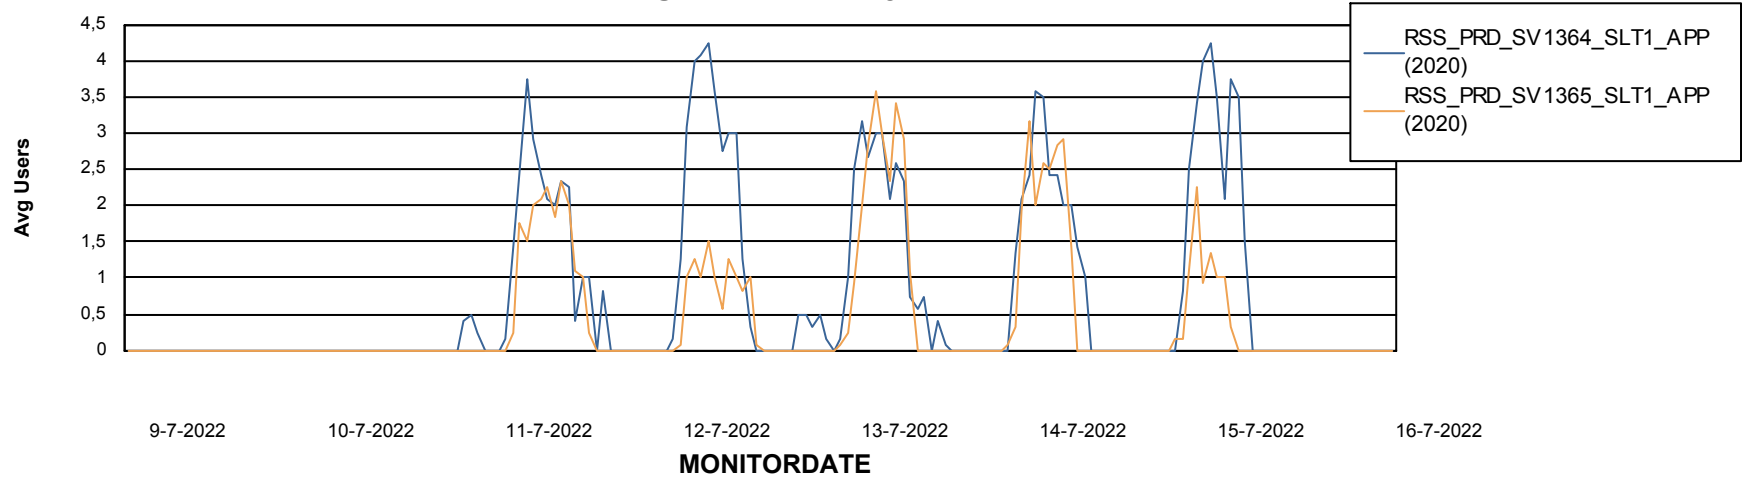

Avg users per day per ABS server