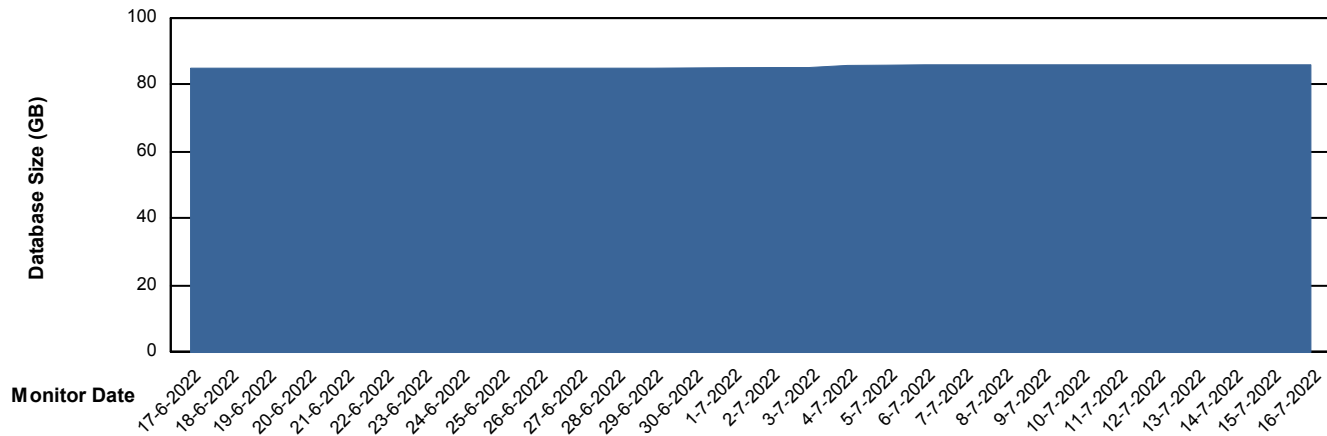

Database Performance RSS_DB_Standby (2020)

DB Processes Max 300
DB Sessions Max 472

Weekly SLA Customer Report

Customer RSS Production
 Database ID 52

DATABASE SIZE RSS_DB_Primary (2020)

Database growth over last month

Database Tablespace RSS_DB_Primary (2020)

Date	Tablespace Name	Filesize (Gb)	Usedsize (Gb)	Percentage free
16-7-2022	ABSDATA	47	39	17
	INDX	55	45	18
15-7-2022	ABSDATA	47	39	17
	INDX	55	45	18
14-7-2022	ABSDATA	47	39	17
	INDX	55	45	18
13-7-2022	ABSDATA	47	39	17
	INDX	55	45	18
12-7-2022	ABSDATA	47	38	19
	INDX	55	45	18
11-7-2022	ABSDATA	47	38	19
	INDX	55	45	18
10-7-2022	ABSDATA	47	38	19
	INDX	55	45	18