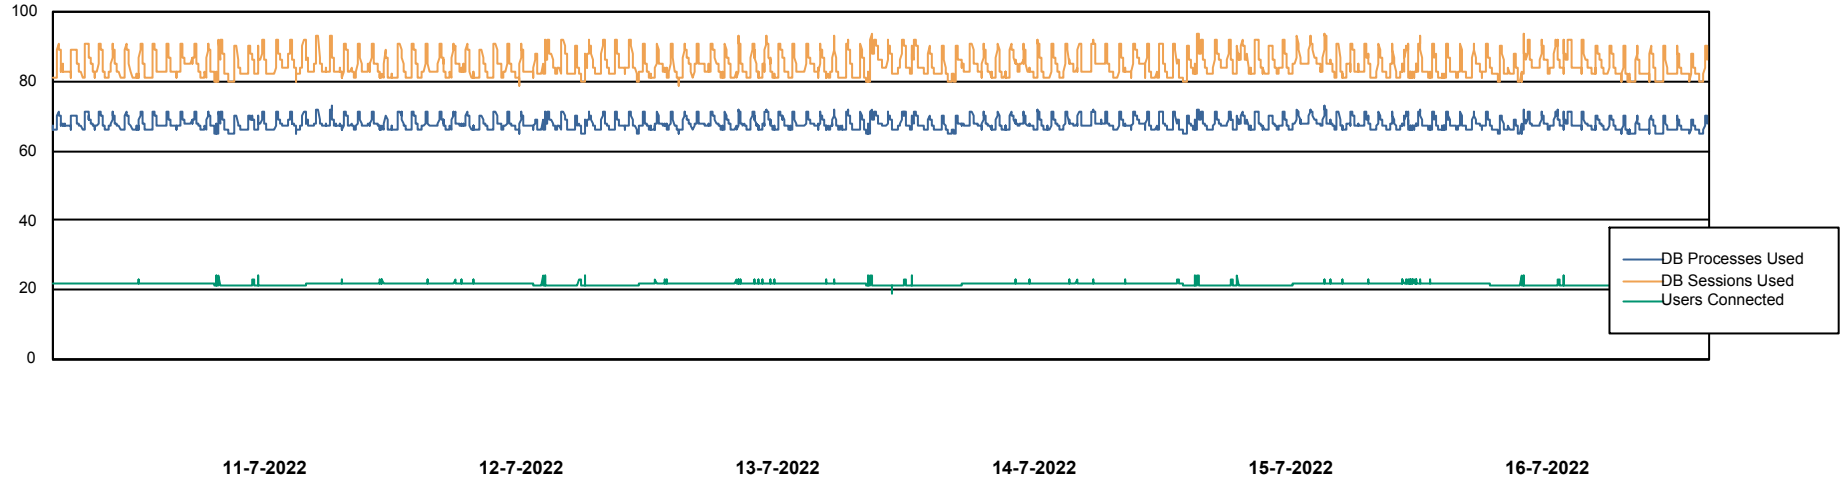

Database Performance RSS_DB_Primary (2020)

DB Processes Max 300
DB Sessions Max 472