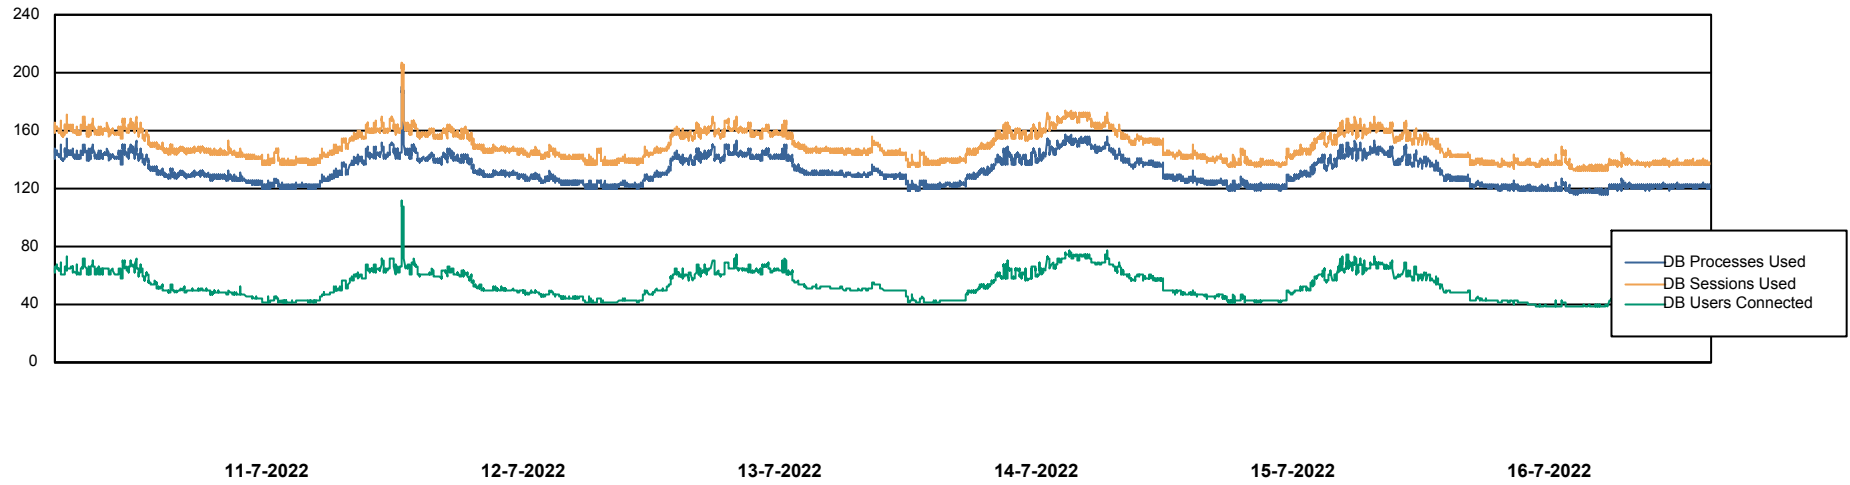

Weekly SLA Customer Report

Customer RFL_Production
Database ID 36

Harddisk Usage RFL_WEB

	Free disk space on C: (%)	Total disk space on C: (Gb)	Used disk space on C: (Gb)
16-7-2022	42	40	23
15-7-2022	43	40	23
14-7-2022	43	40	23
13-7-2022	43	40	23
12-7-2022	43	40	23
11-7-2022	43	40	23
10-7-2022	43	40	23

Weekly SLA Customer Report

Customer RFL_Production
Database ID 36

Database Performance RFLDB_Production

Weekly SLA Customer Report

Customer RFL_Production
Database ID 36

Database Performance RFLDB_Standby

DB Processes Max 1,000