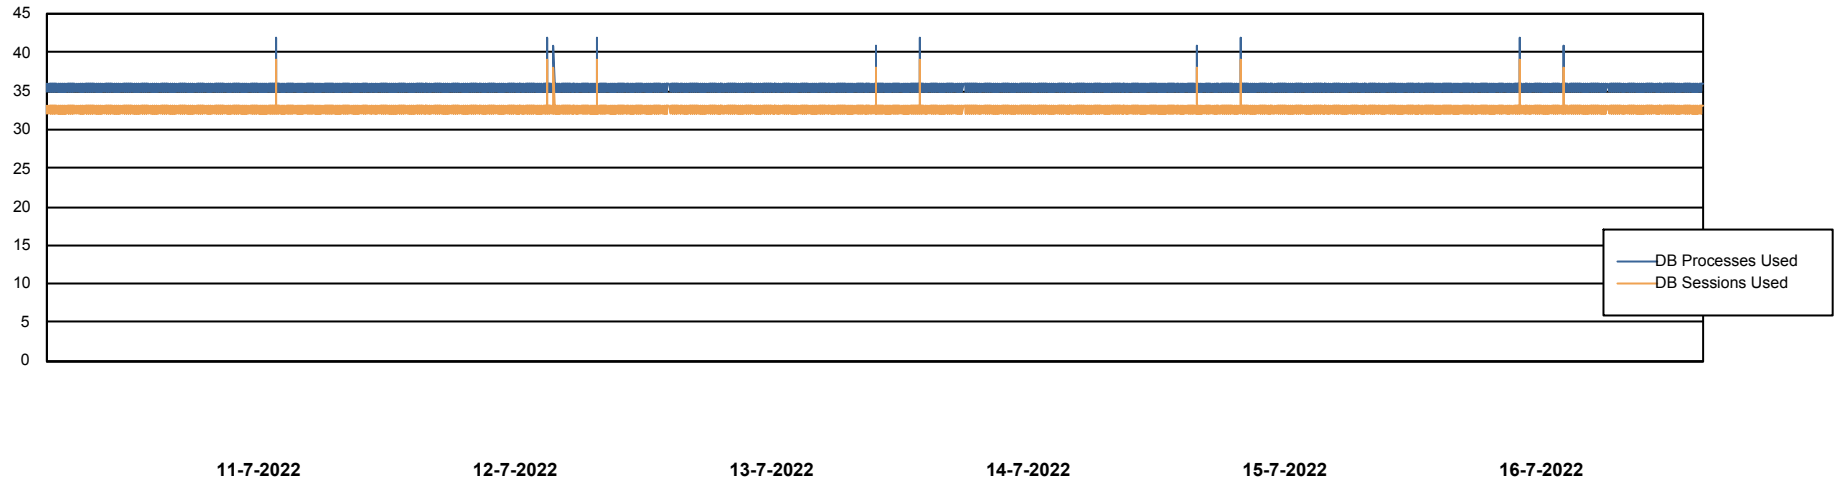

Weekly SLA Customer Report

Customer RFL_Production
Database ID 36

Database Performance RFLDB_Production

Weekly SLA Customer Report

Customer RFL_Production
Database ID 36

Database Performance RFLDB_Standby

DB Processes Max 1,000