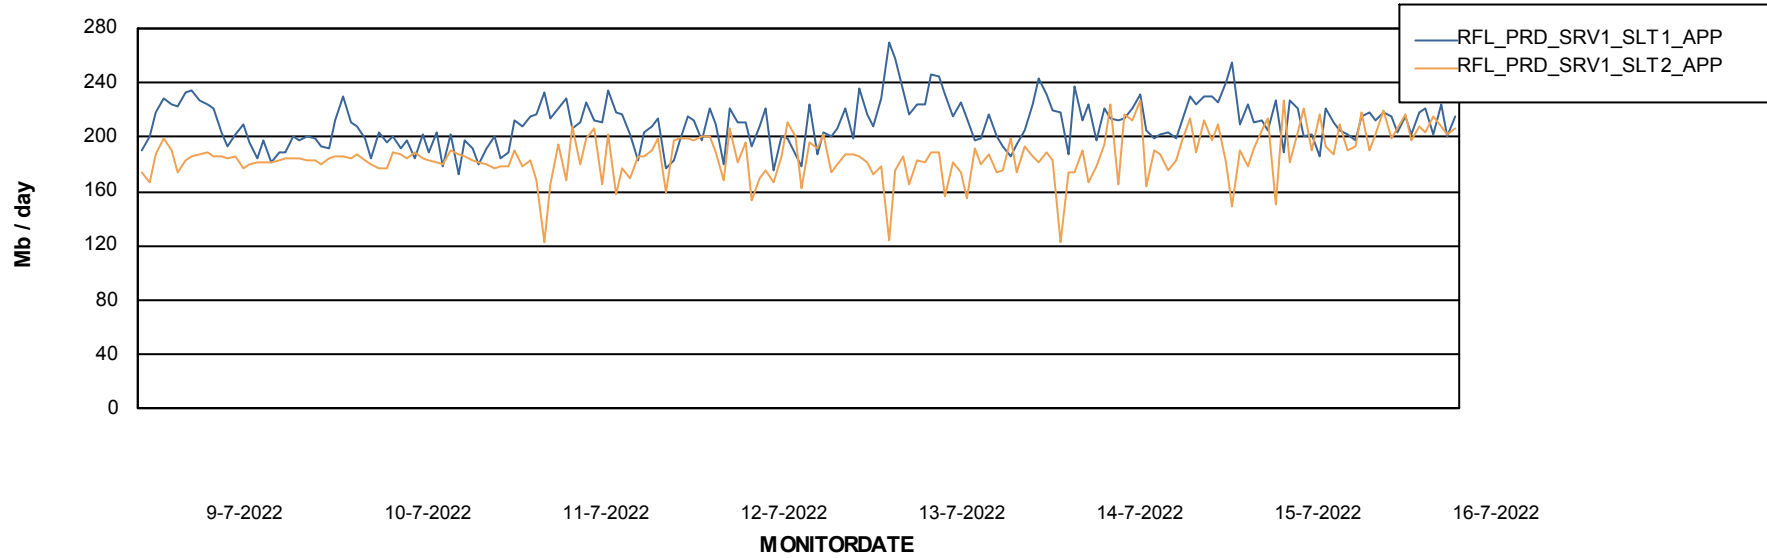

ABSSolute Application Server Services

Avg memory used per ABS Server Service