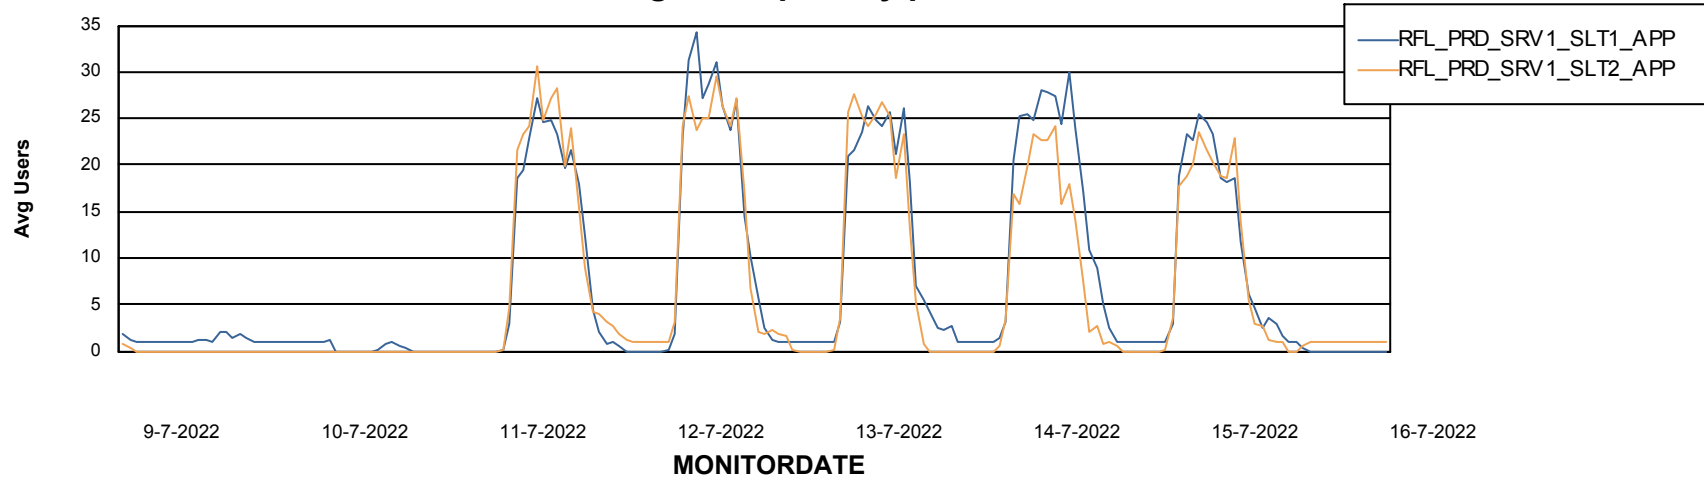

Avg users per day per ABS server