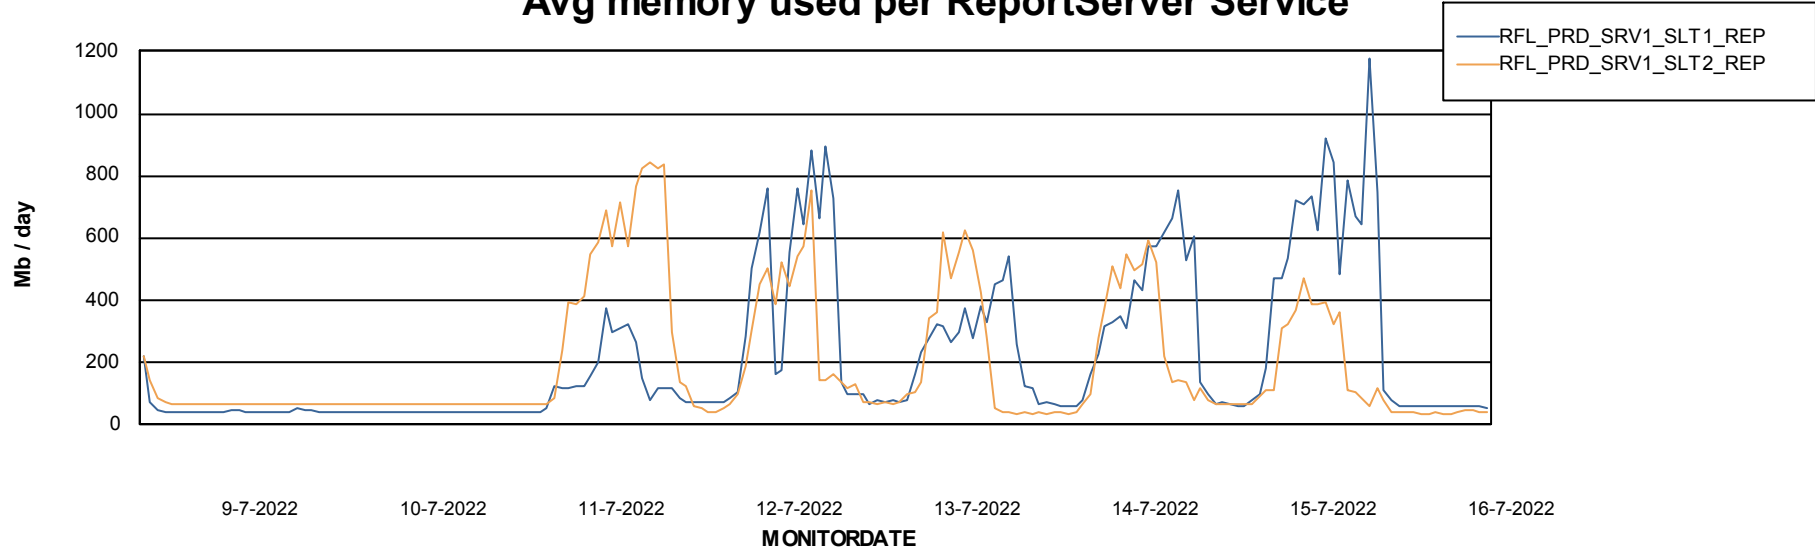

Avg memory used per ABS Server Service

Avg users per day per ABS server

Weekly SLA Customer Report

Customer RFL_Production
Database ID 36

ABSSolute Application ReportServer Services

Avg memory used per ReportServer Service

Weekly SLA Customer Report

Customer RFL_Production
Database ID 36

ABSSolute Web Component Services

Avg memory used per ABS Web component

Weekly SLA Customer Report

Customer RFL_Production
Database ID 36

Disaster per ABS component