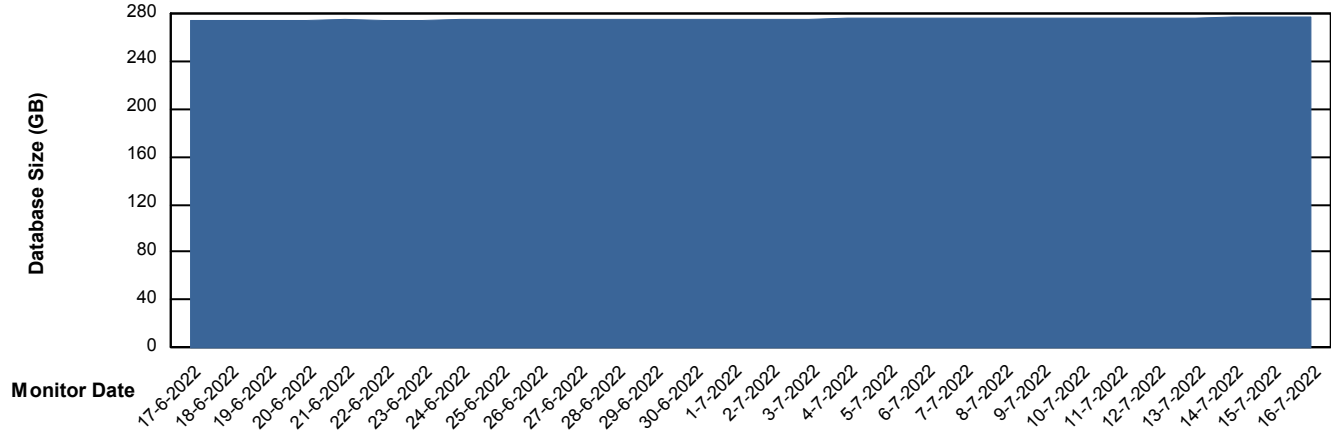

DATABASE SIZE PHSDB_Production

Database growth over last month