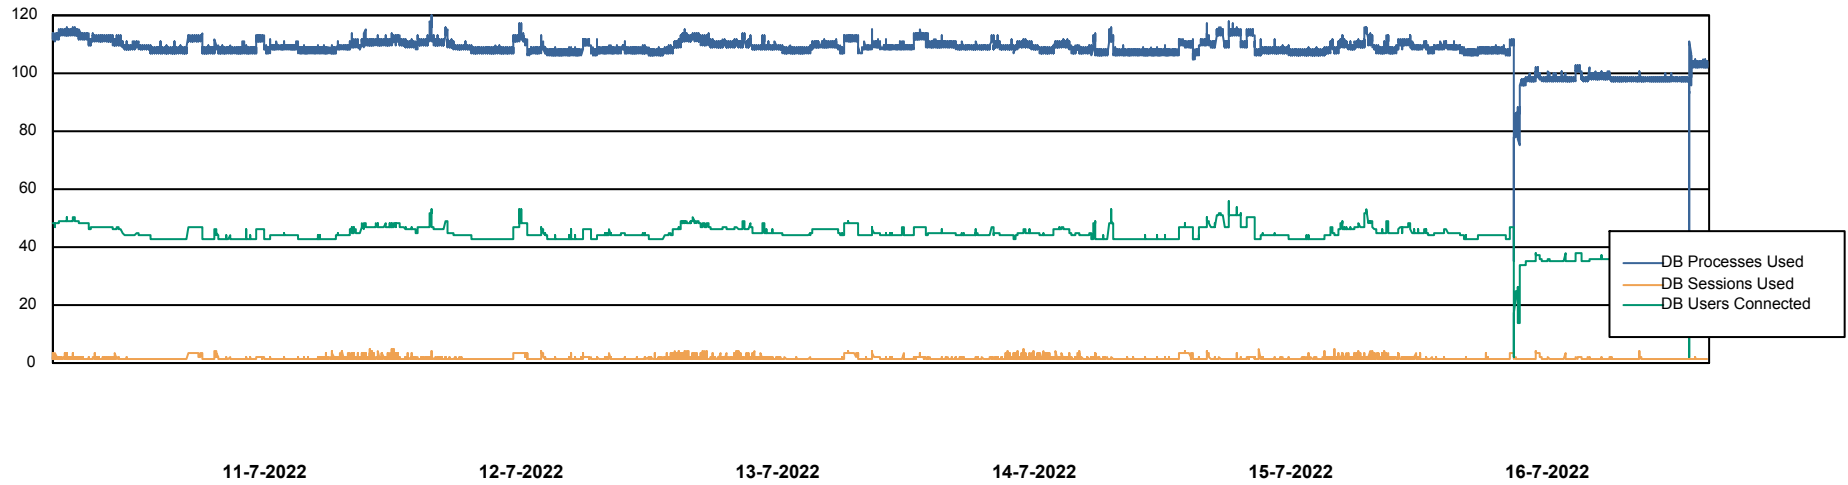

Database Performance PHSDB_Production

DB Processes Max 1,000