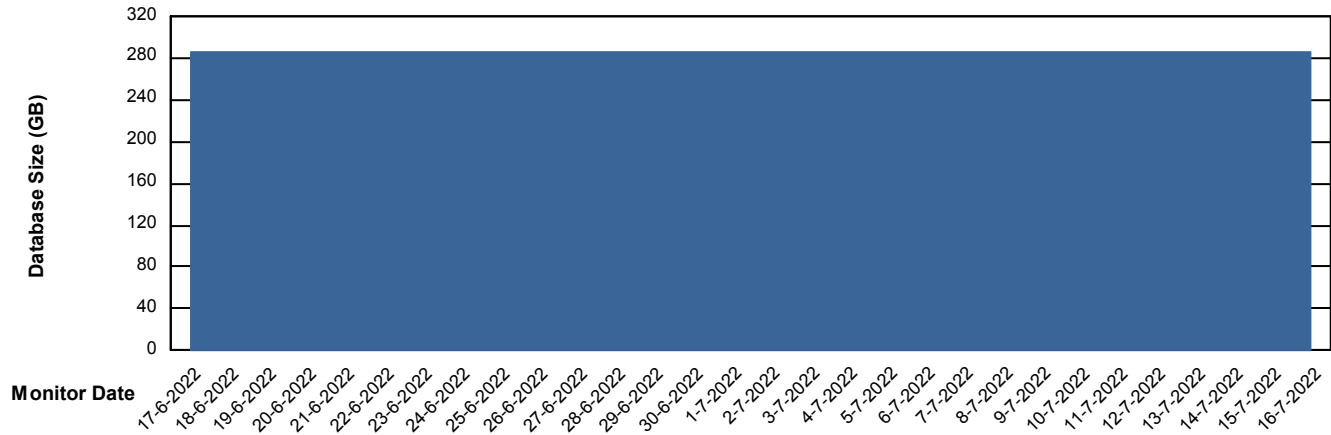

DATABASE SIZE PHSDB_Test

Database growth over last month