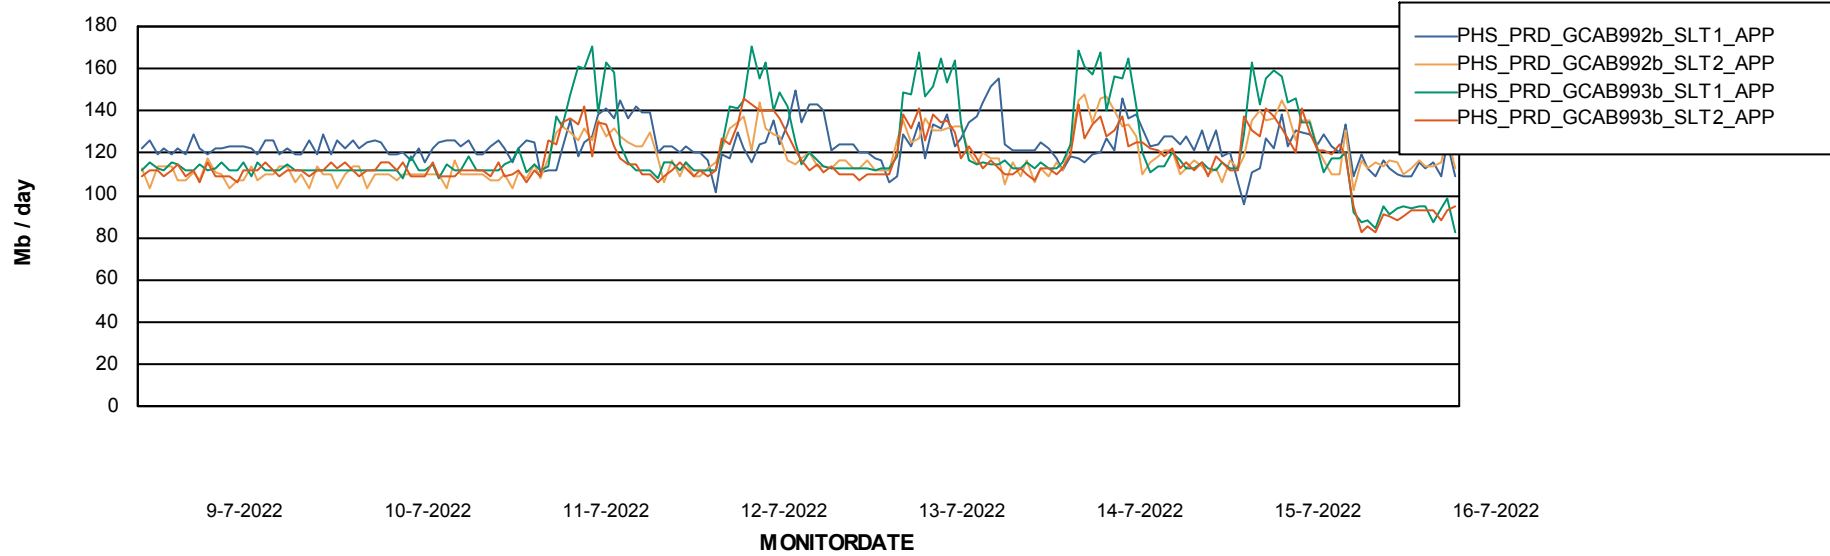

ABSSolute Application Server Services

Avg memory used per ABS Server Service