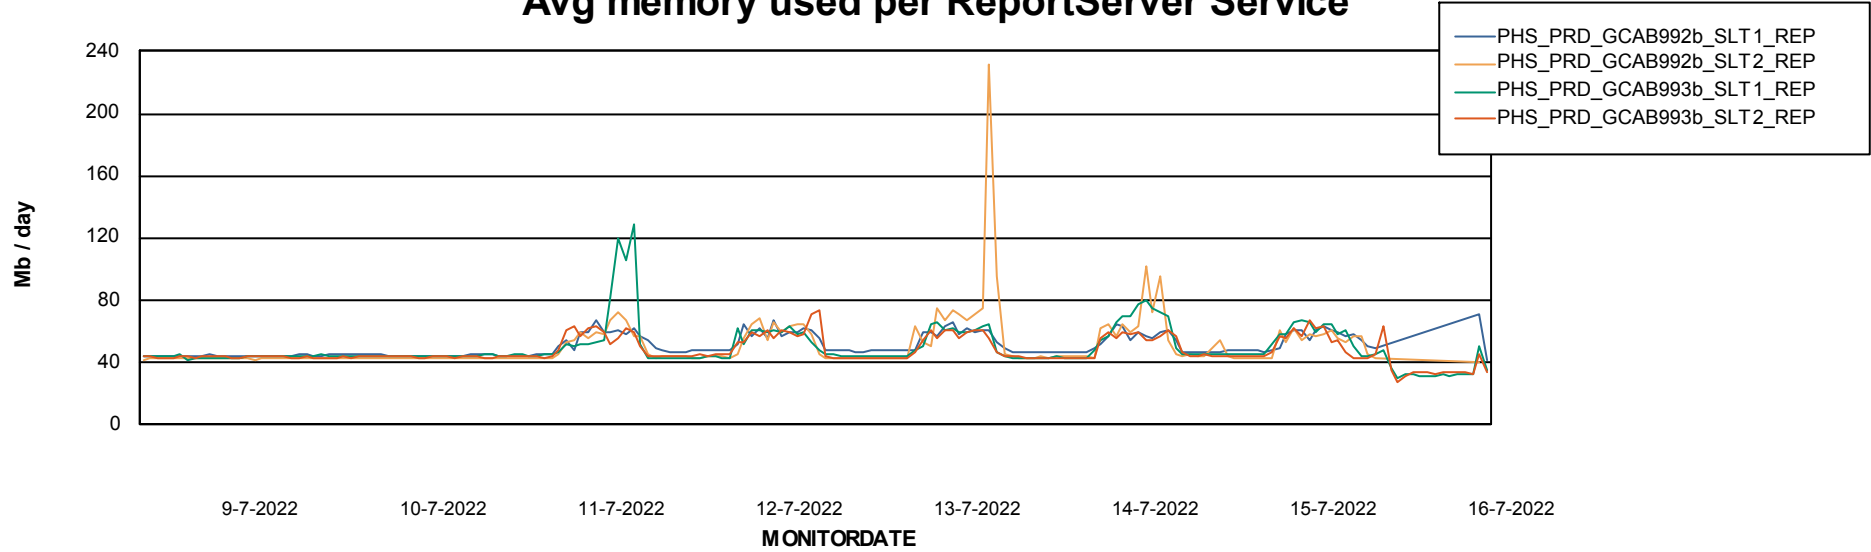

ABSSolute Application ReportServer Services

Avg memory used per ReportServer Service