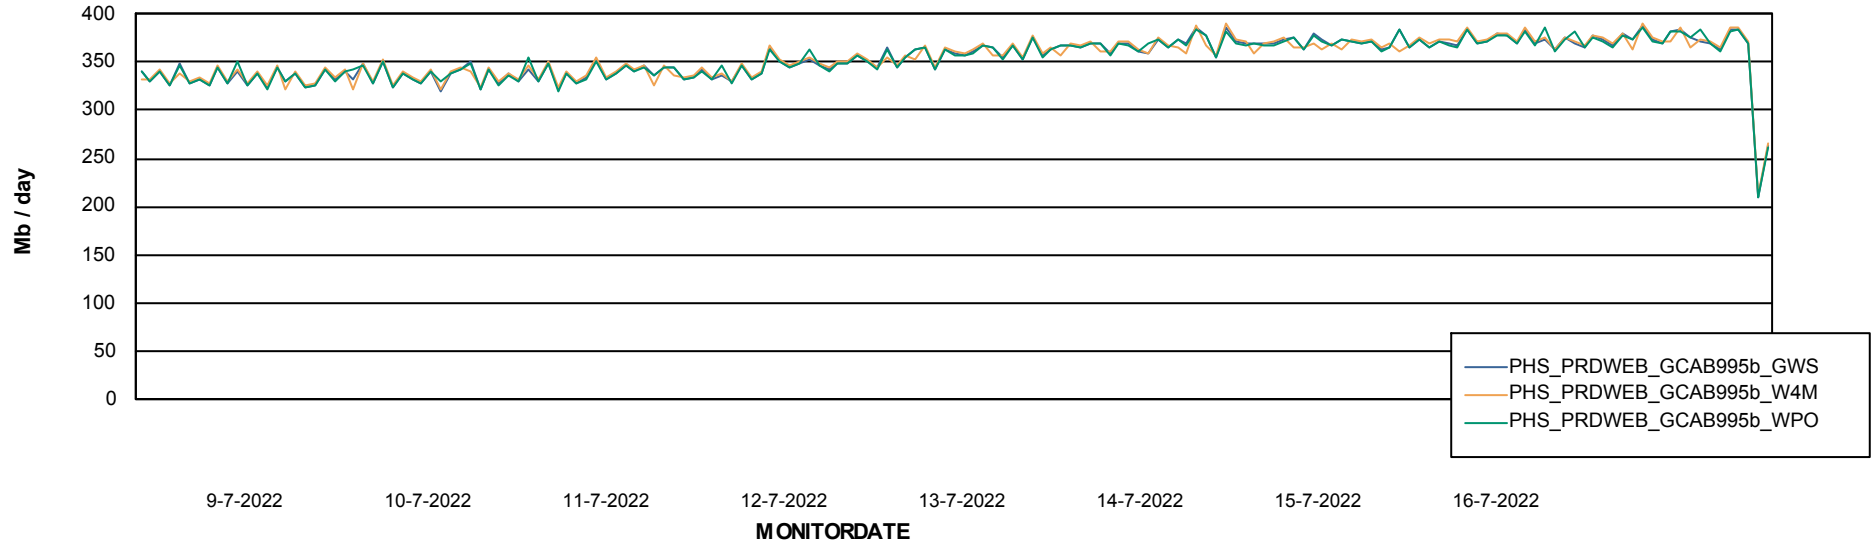

ABSSolute Application ReportServer Services

Avg memory used per ReportServer Service

Weekly SLA Customer Report

Customer PHS_Production
Database ID 47

ABSSolute Web Component Services

Avg memory used per ABS Web component