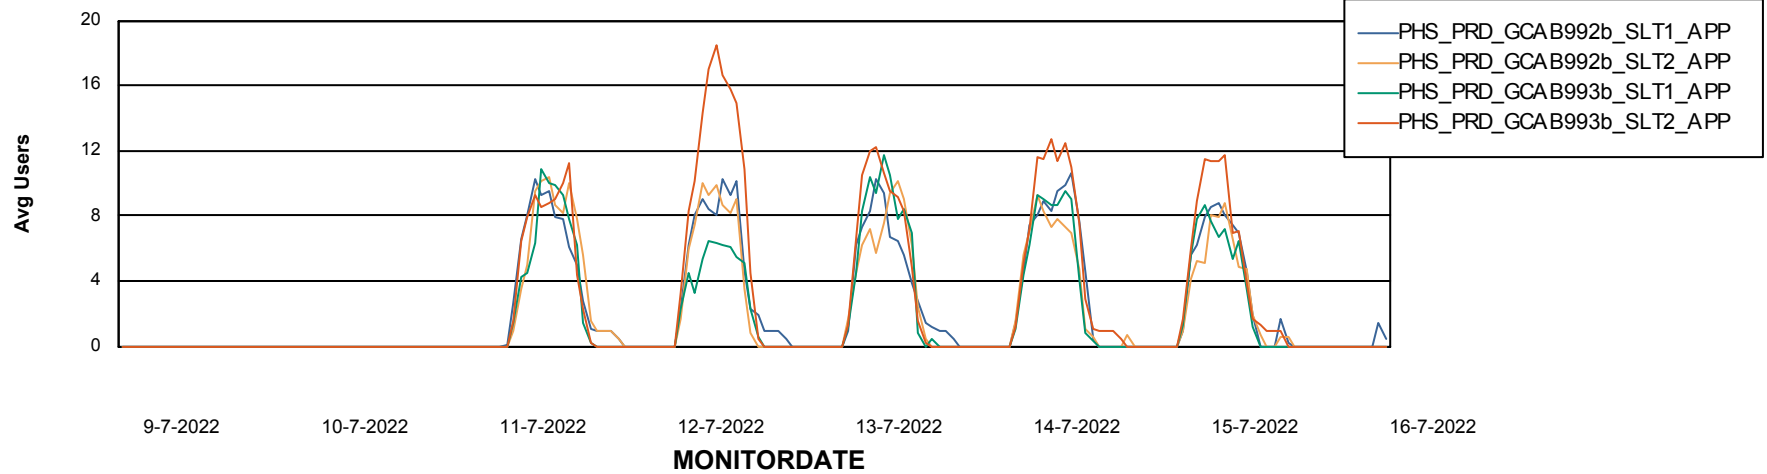

Weekly SLA Customer Report

Customer PHS_Production
Database ID 47

ABSSolute Application Server Services

Avg memory used per ABS Server Service

Avg users per day per ABS server

Weekly SLA Customer Report

Customer PHS_Production
Database ID 47