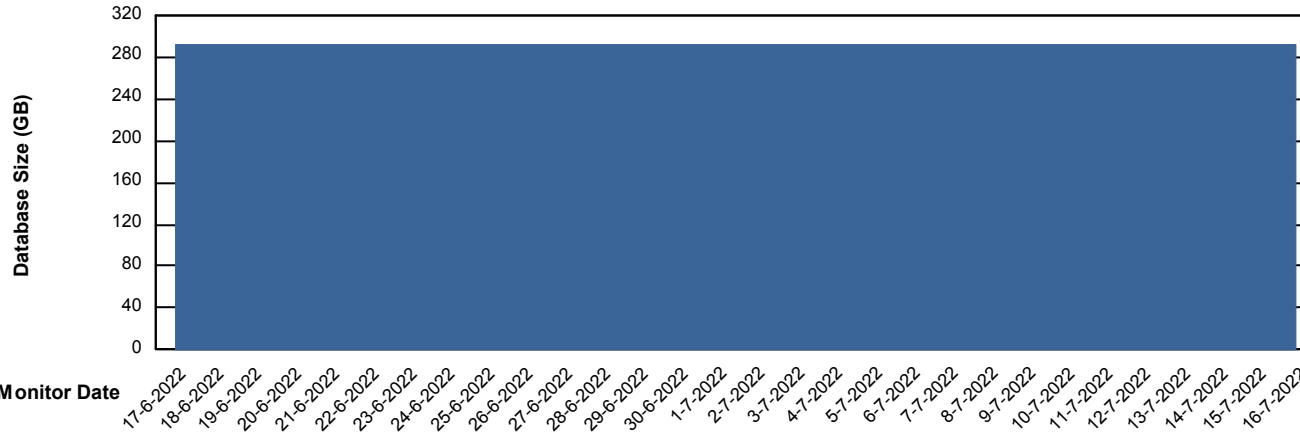

Database growth over last month

Database Tablespace PCODB_Production

Date	Tablespace Name	Filesize (Gb)	Usedsize (Gb)	Percentage free
16-7-2022	ABSDATA	238	112	53
	INDX	329	179	46
15-7-2022	ABSDATA	238	112	53
	INDX	329	179	46
14-7-2022	ABSDATA	238	112	53
	INDX	329	178	46
13-7-2022	ABSDATA	238	112	53
	INDX	329	178	46
12-7-2022	ABSDATA	238	112	53
	INDX	329	178	46
11-7-2022	ABSDATA	238	112	53
	INDX	329	178	46
10-7-2022	ABSDATA	238	112	53
	INDX	329	178	46