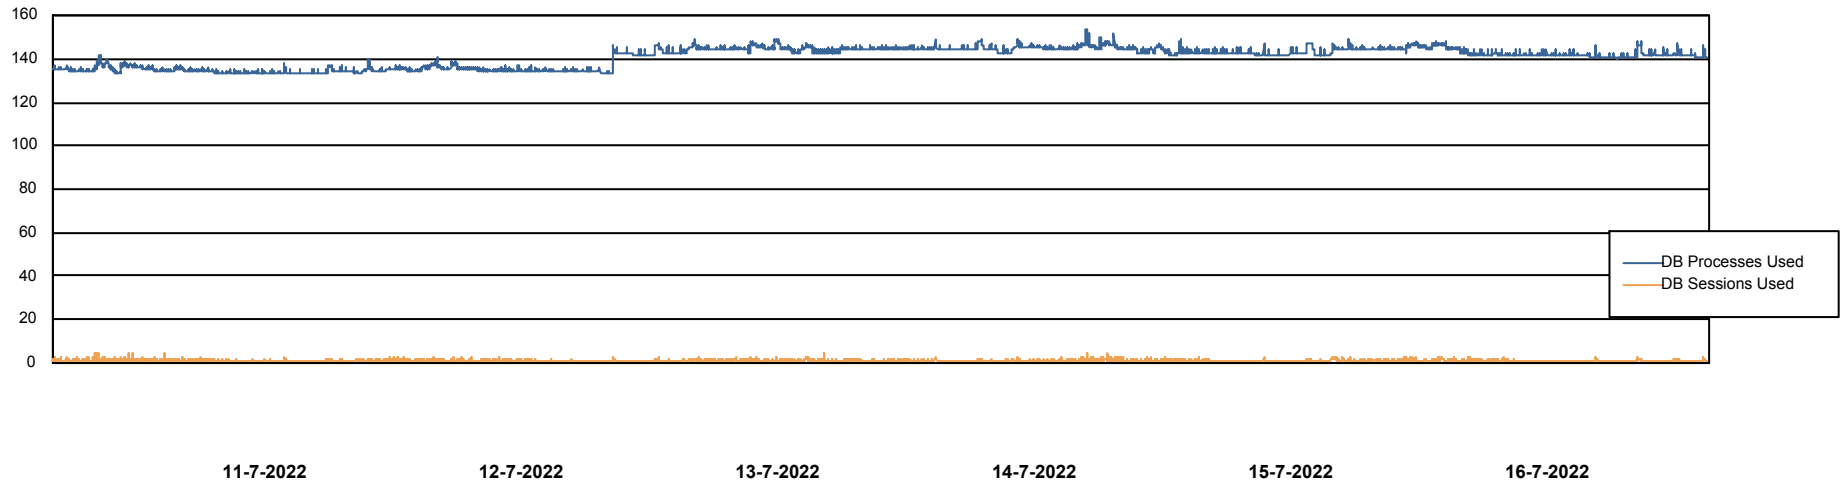

Database Performance PCODB_Production

DB Processes Max 350