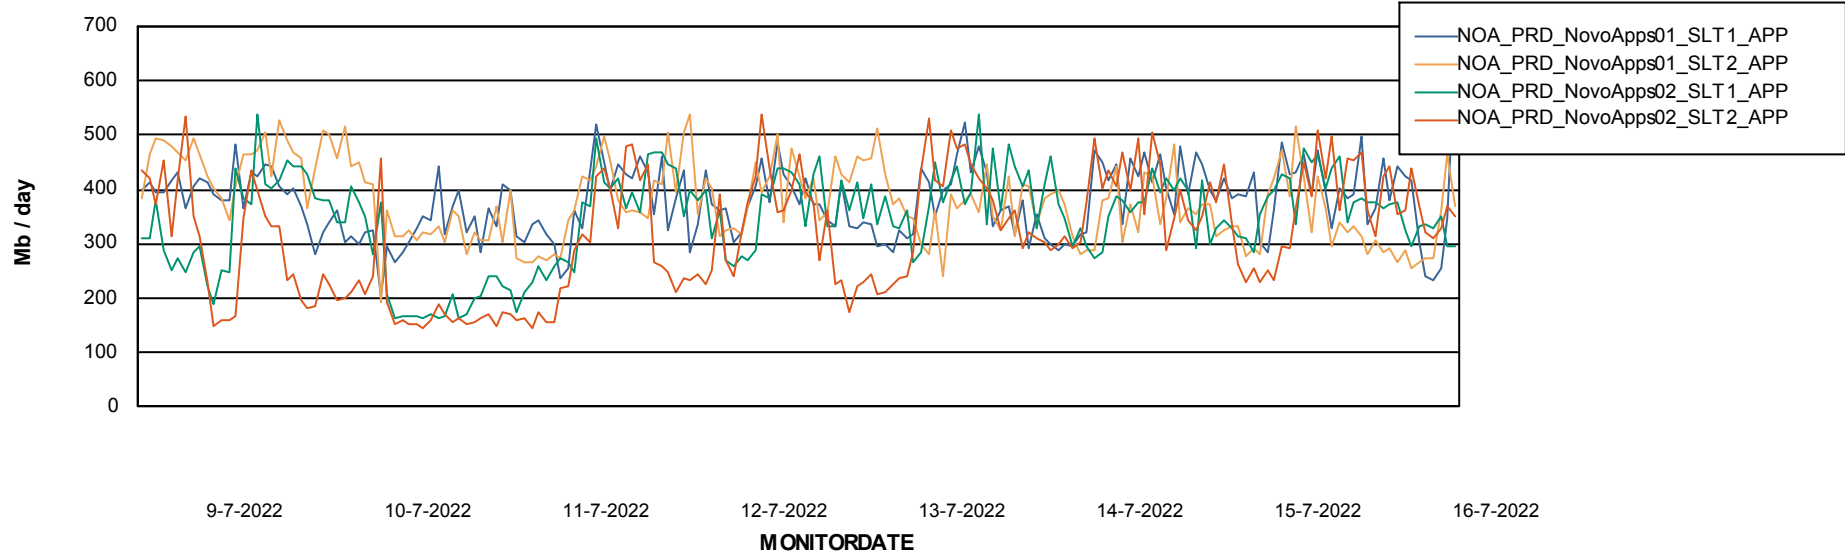

DB Processes Max 300

Weekly SLA Customer Report

Customer NOA_Production
 Database ID 116

DATABASE SIZE NOA_PRD_NovoABS01_DB

Database growth over last month

Database Tablespace NOA_PRD_NovoABS01_DB

Date	Tablespace Name	Filesize (Gb)	Usedsize (Gb)	Percentage free
16-7-2022	ABSDATA	148	113	23
	INDX	192	158	18
15-7-2022	ABSDATA	148	113	24
	INDX	192	158	18
14-7-2022	ABSDATA	148	113	24
	INDX	192	158	18
13-7-2022	ABSDATA	148	113	24
	INDX	192	158	18
12-7-2022	ABSDATA	148	113	24
	INDX	192	158	18
11-7-2022	ABSDATA	148	113	24
	INDX	192	158	18
10-7-2022	ABSDATA	148	113	24
	INDX	192	157	18

Weekly SLA Customer Report

Customer NOA_Production
Database ID 116

ABSSolute Application Server Services

Avg memory used per ABS Server Service

Avg users per day per ABS server

Weekly SLA Customer Report

Customer NOA_Production
Database ID 116