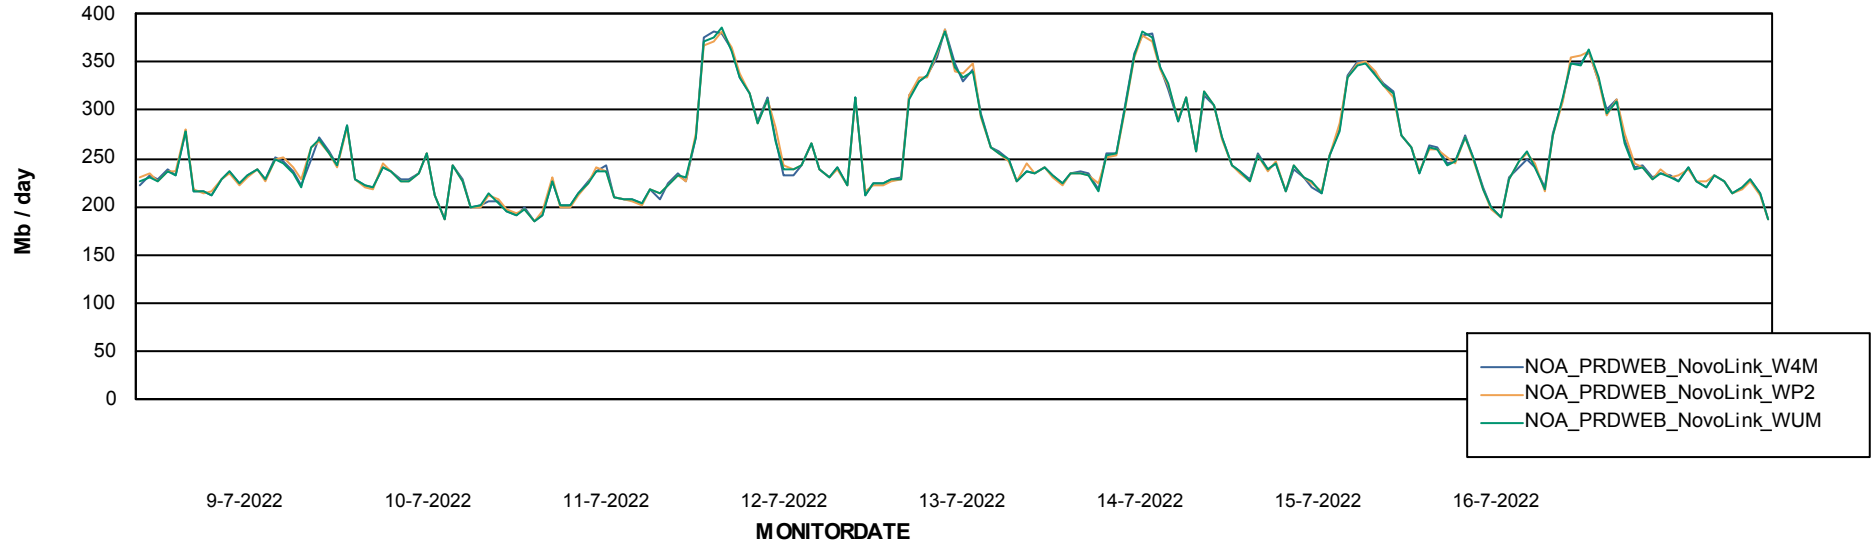

ABSSolute Application ReportServer Services

Avg memory used per ReportServer Service

Weekly SLA Customer Report

Customer NOA_Production
Database ID 116

ABSSolute Web Component Services

Avg memory used per ABS Web component