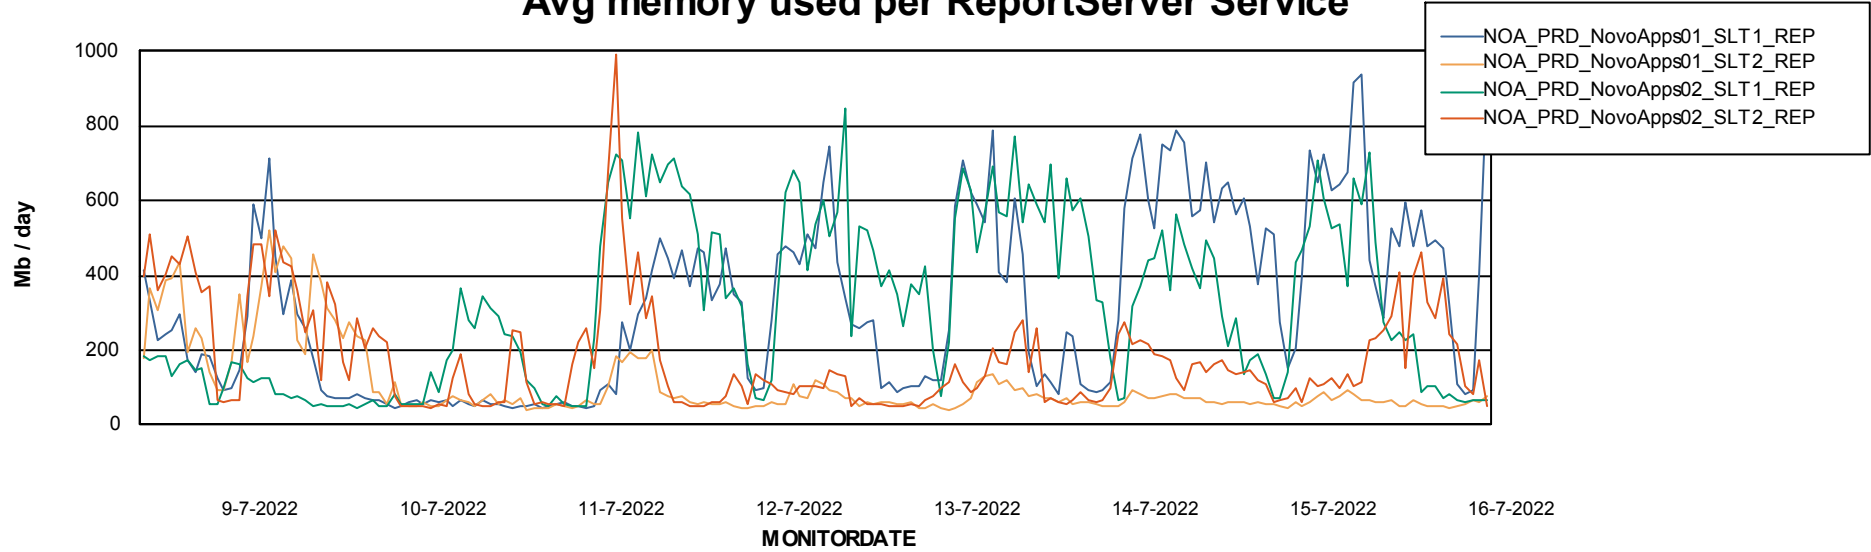

ABSSolute Application ReportServer Services

Avg memory used per ReportServer Service