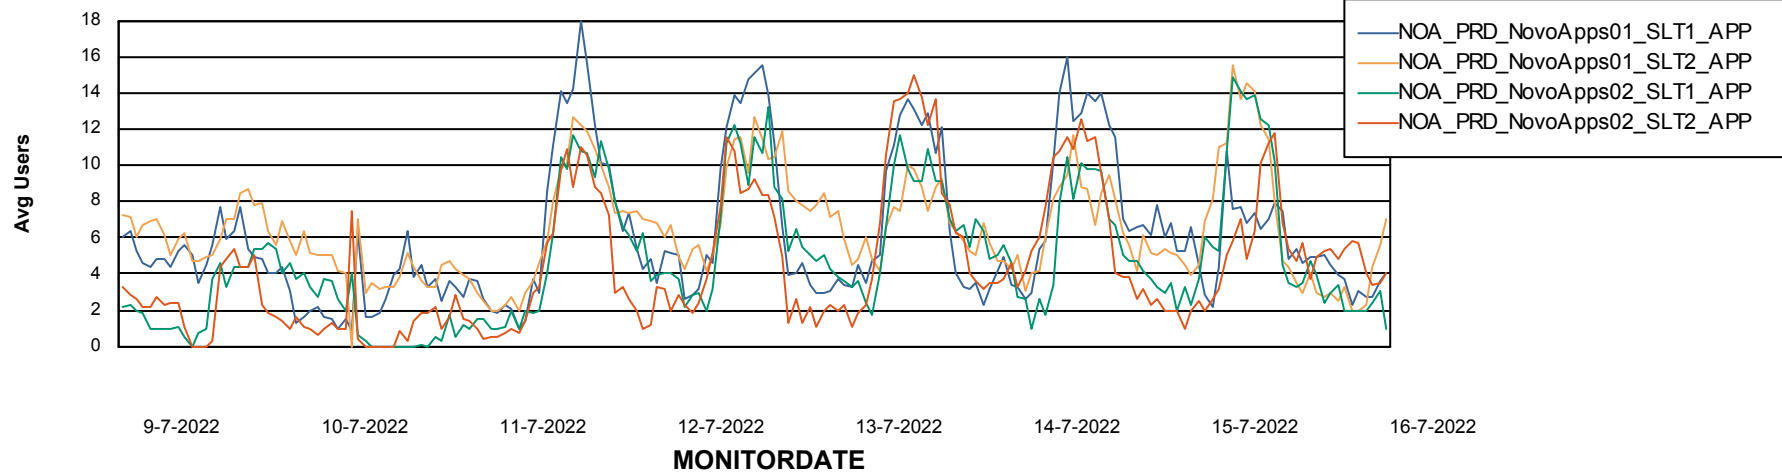

Weekly SLA Customer Report

Customer NOA_Production
Database ID 116

ABSSolute Application Server Services

Avg memory used per ABS Server Service

Avg users per day per ABS server

Weekly SLA Customer Report

Customer NOA_Production
Database ID 116