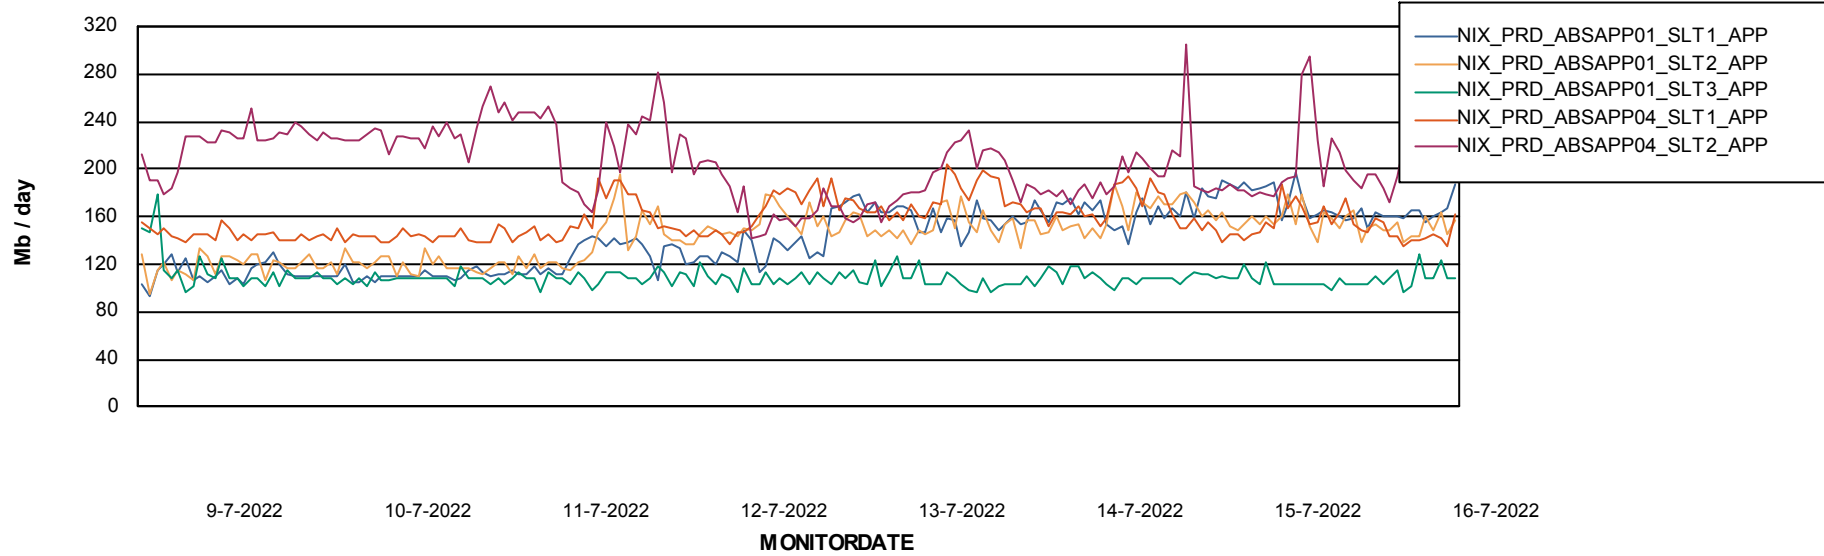

Standby Database Health NIX_Production

Recovery lag for last 7 days

Weekly SLA Customer Report

Customer NIX_Production
Database ID 51

ABSSolute Application Server Services

Avg memory used per ABS Server Service

Avg users per day per ABS server

Weekly SLA Customer Report

Customer NIX_Production
Database ID 51

ABSSolute Application ReportServer Services

Avg memory used per ReportServer Service

Weekly SLA Customer Report