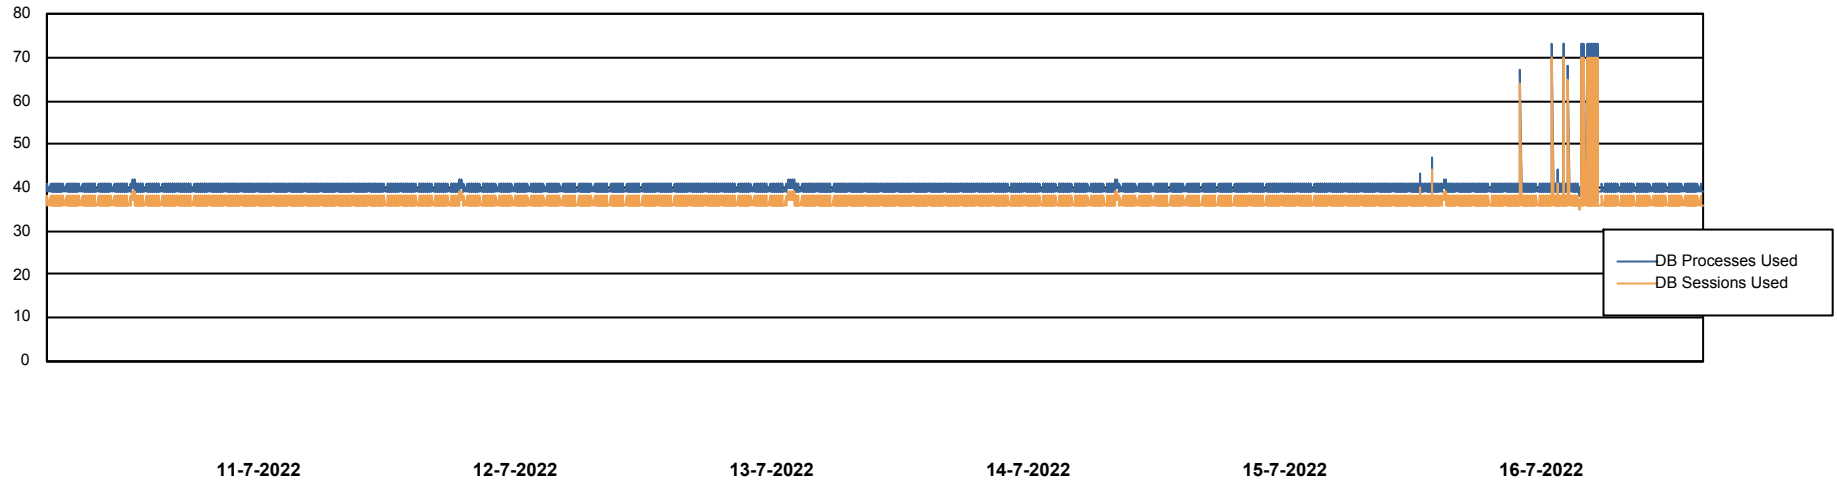

Database Performance NIXDB_Standby

DB Processes Max 300