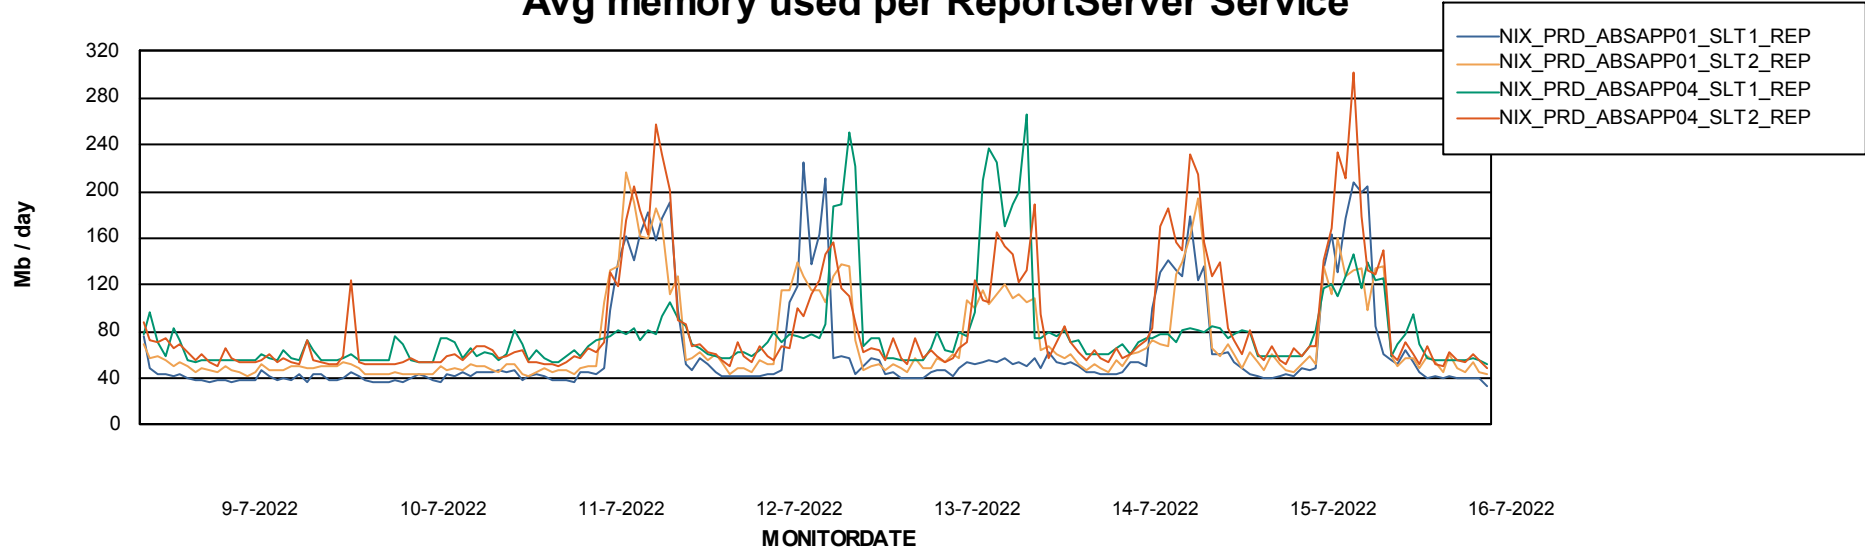

Avg users per day per ABS server

Weekly SLA Customer Report

Customer NIX_Production
Database ID 51

ABSSolute Application ReportServer Services

Avg memory used per ReportServer Service

Weekly SLA Customer Report