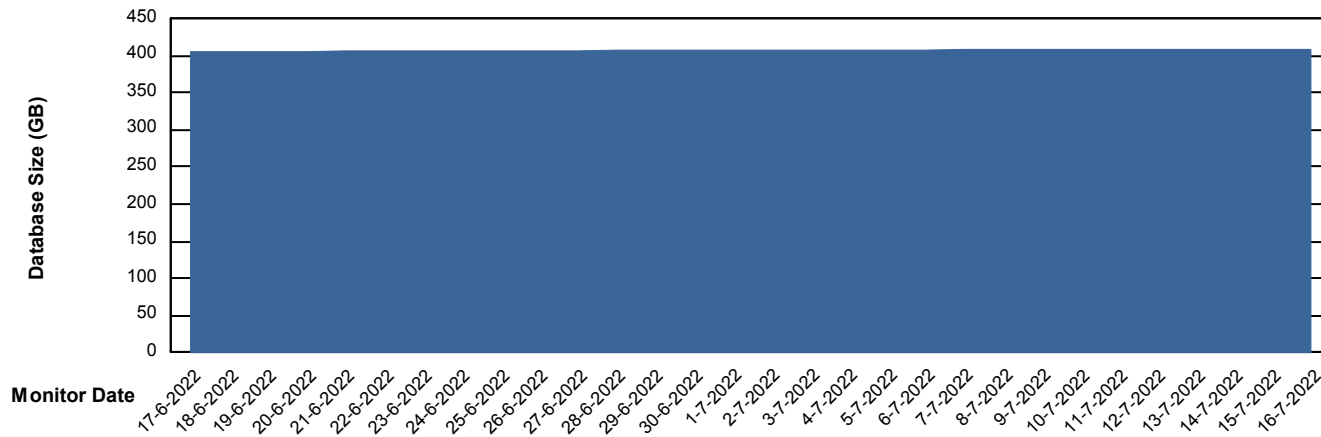

Customer NIX_Production
Database ID 51

Database Performance NIXDB_Standby

DB Processes Max 300

Weekly SLA Customer Report

Customer NIX_Production
Database ID 51

DATABASE SIZE NIXDB_BI

Database growth over last month

DATABASE SIZE NIXDB_Production

Database growth over last month

Weekly SLA Customer Report

Customer NIX_Production
Database ID 51

Database Tablespace NIXDB_BI

Date	Tablespace Name	Filesize (Gb)	Usedsize (Gb)	Percentage free
16-7-2022	ABSDATA	89	74	17
	INDX	124	103	17
15-7-2022	ABSDATA	89	74	17
	INDX	124	103	17
14-7-2022	ABSDATA	89	74	17
	INDX	124	102	17
13-7-2022	ABSDATA	89	74	17
	INDX	124	102	17
12-7-2022	ABSDATA	89	74	17
	INDX	124	102	17
11-7-2022	ABSDATA	89	74	17
	INDX	124	102	17
10-7-2022	ABSDATA	89	74	17
	INDX	124	102	17