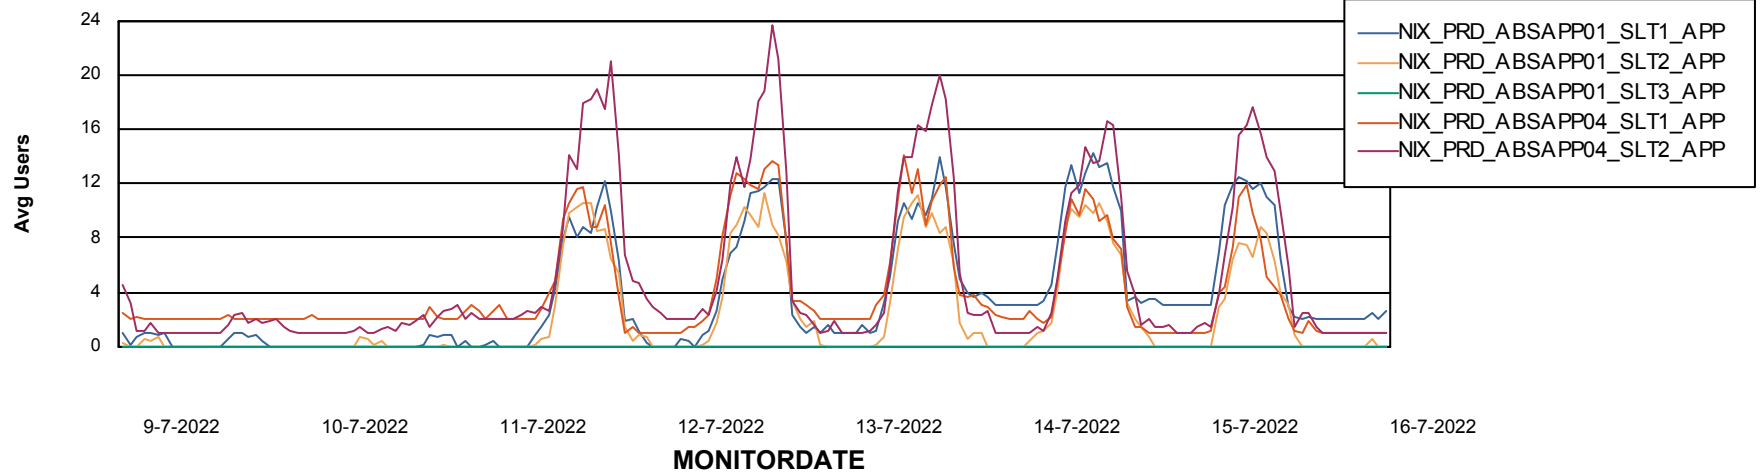

Avg users per day per ABS server