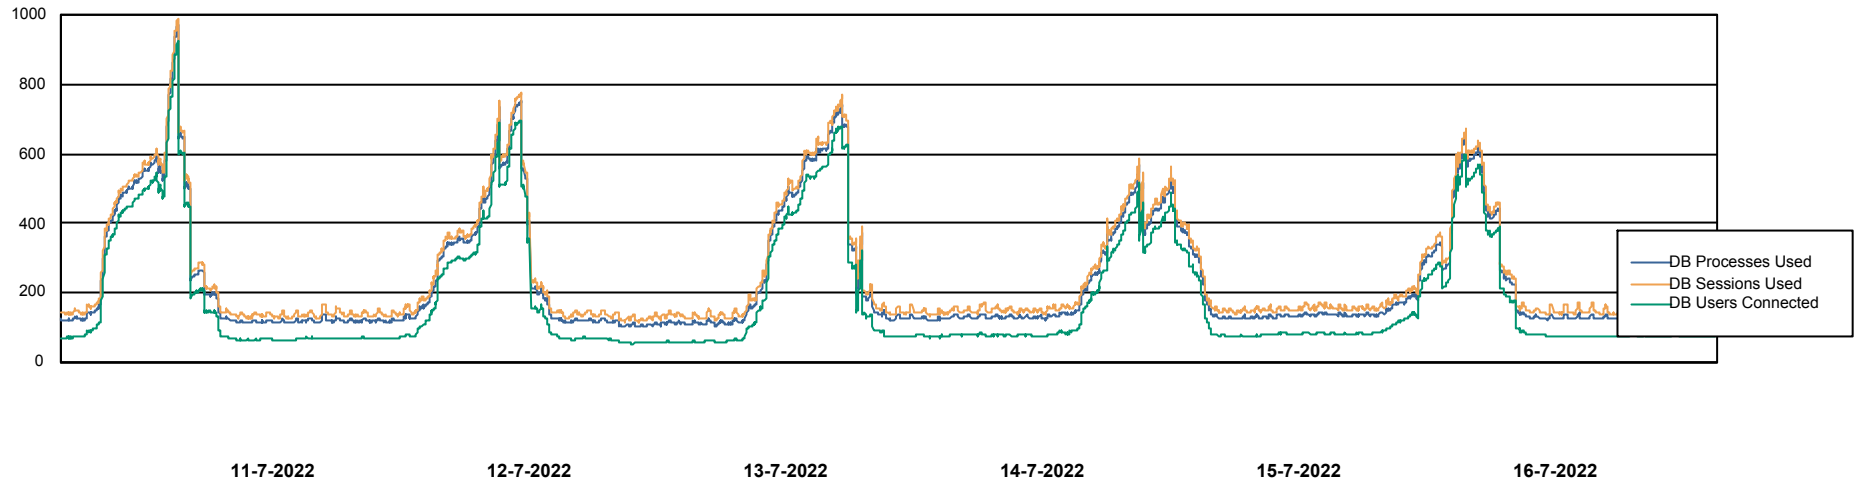

Weekly SLA Customer Report

Customer NIX_Production
Database ID 51

Database Performance NIXDB_BI

Weekly SLA Customer Report

Customer NIX_Production
Database ID 51

Database Performance NIXDB_Production

Weekly SLA Customer Report

Customer NIX_Production
Database ID 51

Database Performance NIXDB_Standby

DB Processes Max 300

Weekly SLA Customer Report

Customer NIX_Production
Database ID 51

DATABASE SIZE NIXDB_BI

Database growth over last month