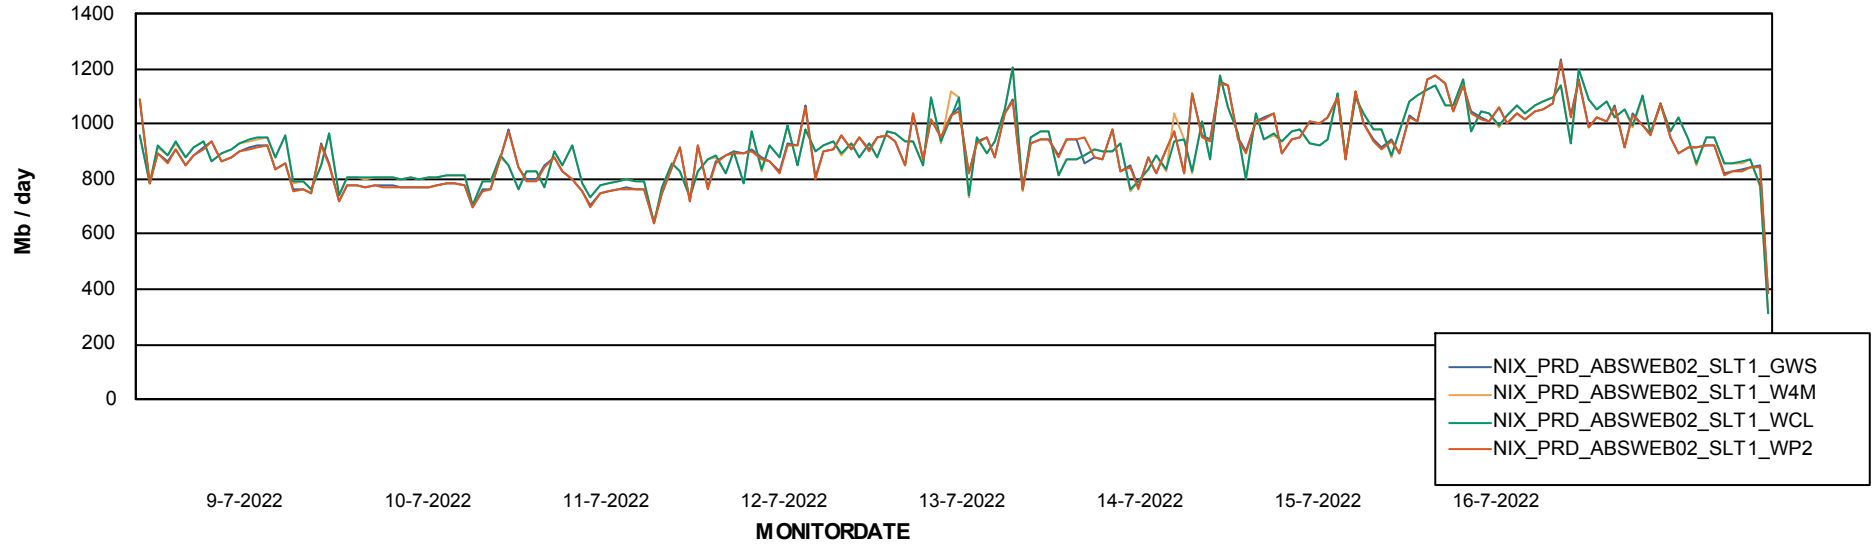

ABSSolute Web Component Services

Avg memory used per ABS Web component