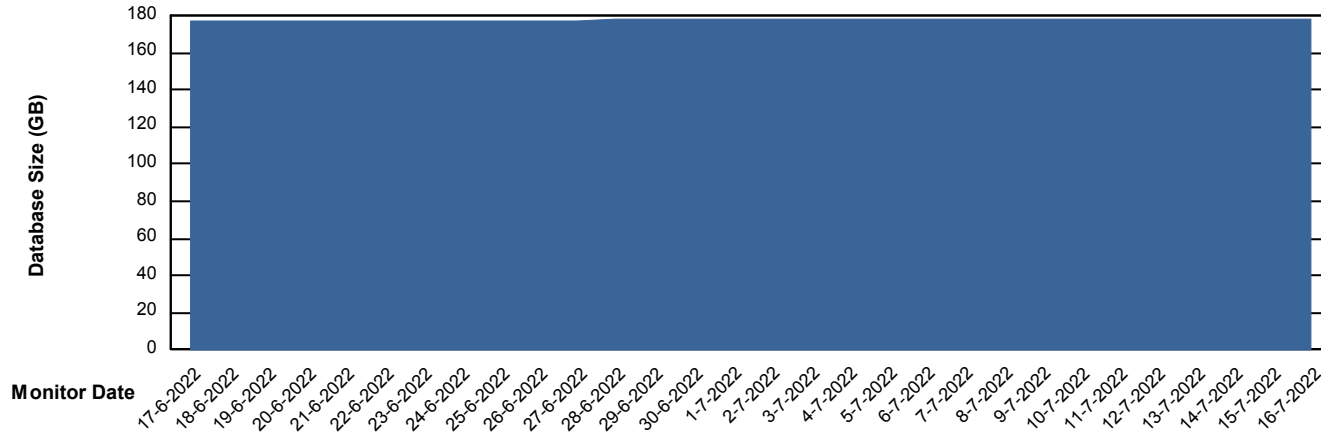

Customer NIX_Production
Database ID 51

Database Performance NIXDB_Standby

DB Processes Max 300

Weekly SLA Customer Report

Customer NIX_Production
Database ID 51

DATABASE SIZE NIXDB_BI

Database growth over last month