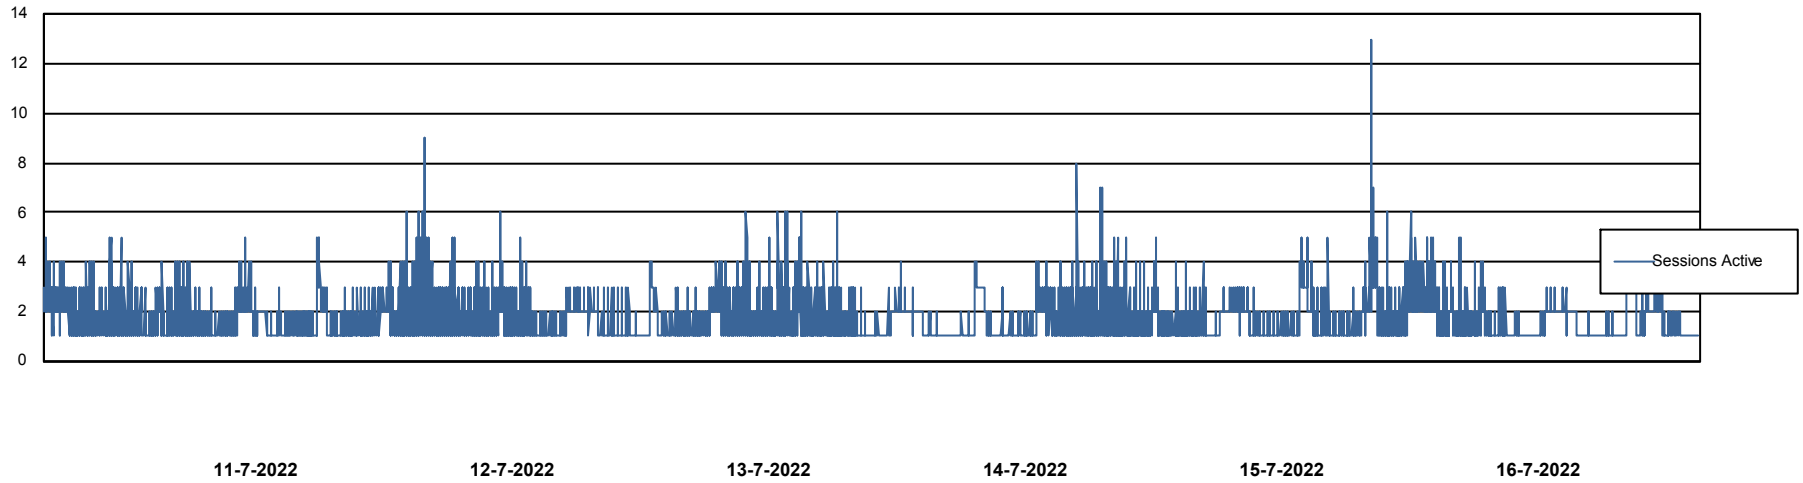

Weekly SLA Customer Report

Customer NIX_Production
Database ID 51

Database Performance NIXDB_BI

Weekly SLA Customer Report

Customer NIX_Production
Database ID 51

Database Performance NIXDB_Production

Weekly SLA Customer Report