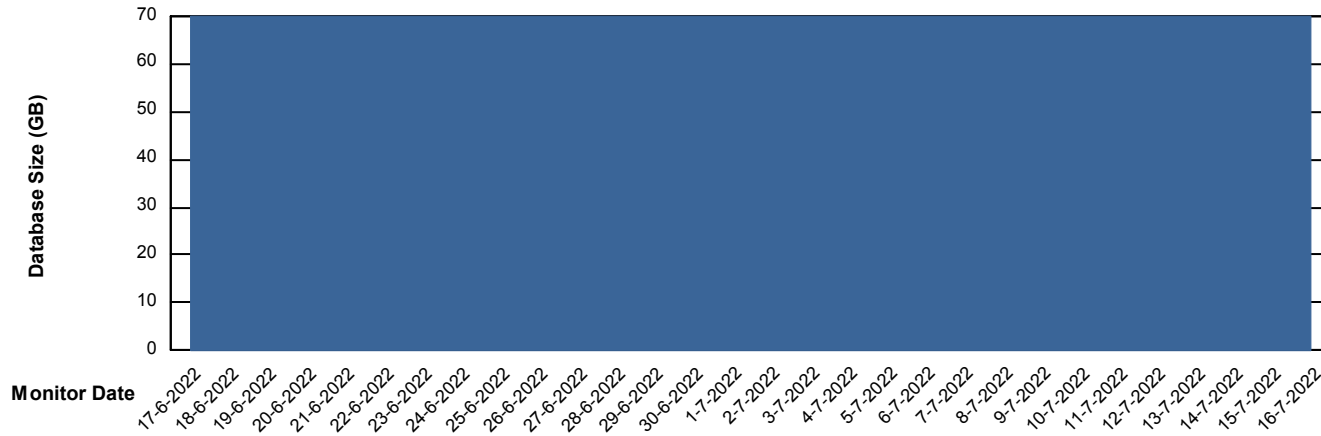

Database growth over last month