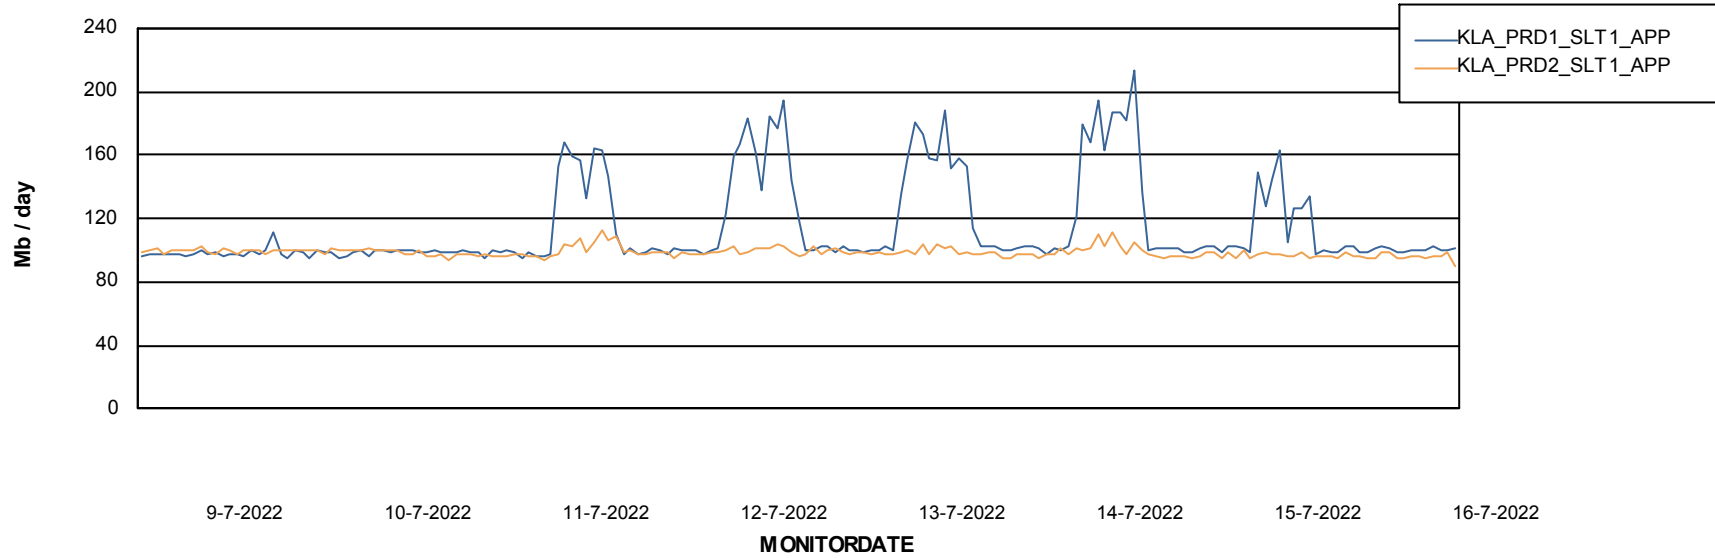

ABSSolute Application Server Services

Avg memory used per ABS Server Service