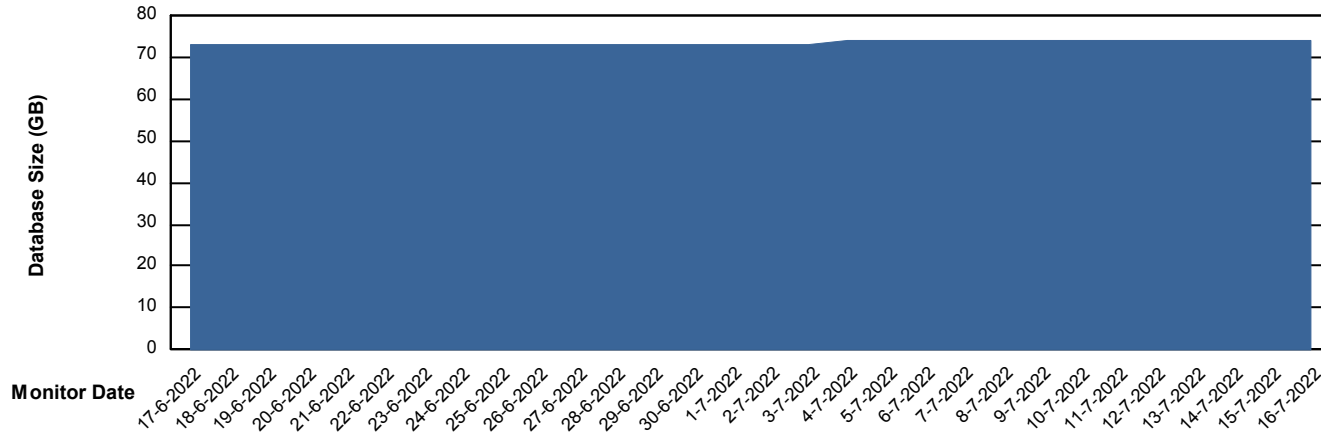

Database growth over last month