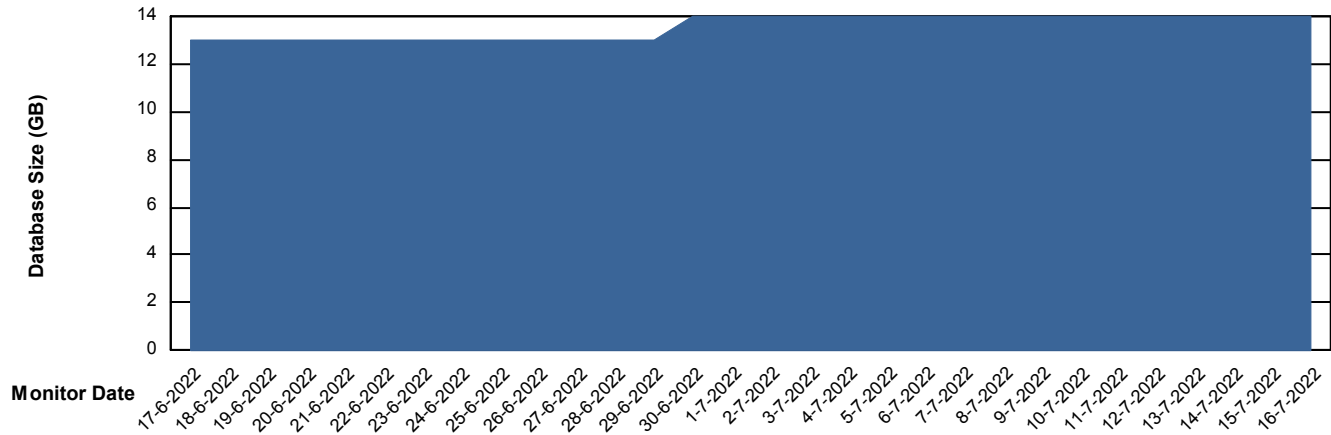

Weekly SLA Customer Report

Customer KBR_Production
Database ID 117

Database Performance BI-DBSRV_DB

Weekly SLA Customer Report

Customer KBR_Production
Database ID 117

Database Performance KBR_PRD_DB-SRV1_DB

Weekly SLA Customer Report

Customer KBR_Production
Database ID 117

DATABASE SIZE BI-DBSRV_DB

Database growth over last month

DATABASE SIZE KBR_PRD_DB-SRV1_DB

Database growth over last month

Weekly SLA Customer Report