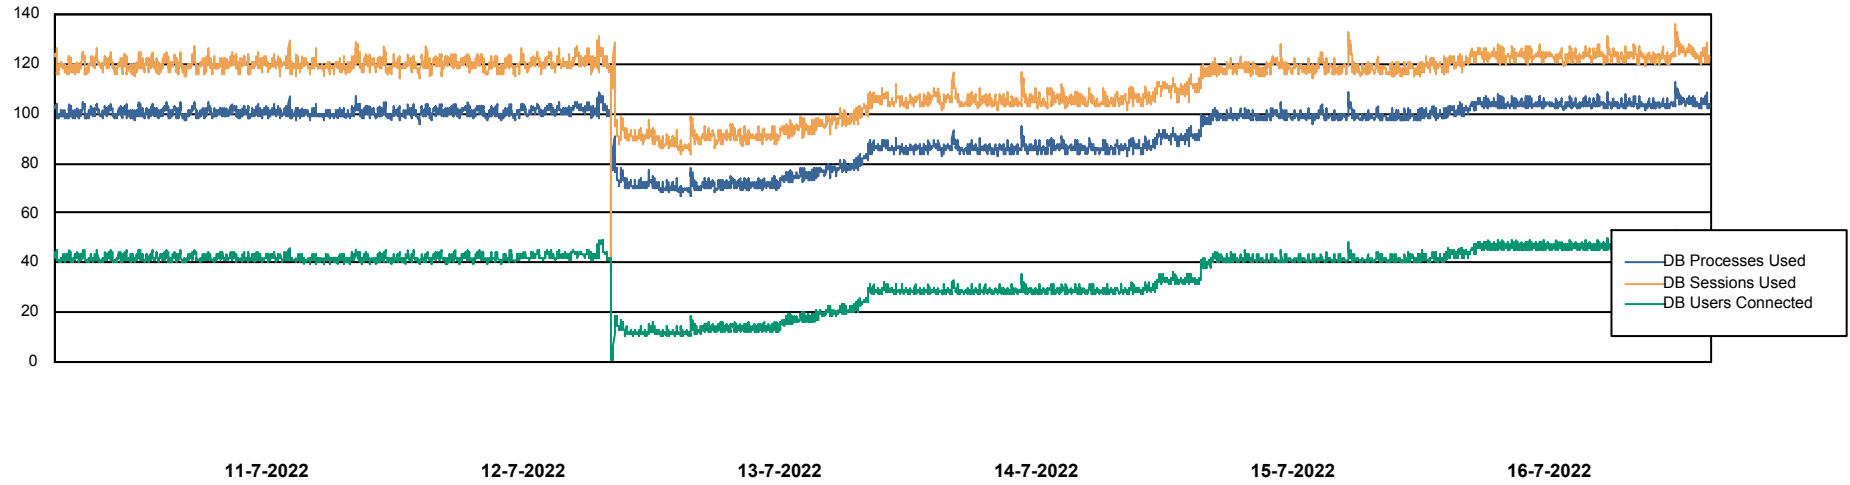

Harddisk Usage KBR_PRD_WEBSRV2

	Free disk space on / (%)	Total disk space on / (Gb)	Used disk space on / (Gb)	Free disk space on /boot (%)	Total disk space on /boot (Gb)	Used disk space on /boot (Gb)
16-7-2022	79	55	12	62	1	0
15-7-2022	79	55	12	62	1	0
14-7-2022	79	55	12	62	1	0
13-7-2022	79	55	12	62	1	0
12-7-2022	79	55	11	62	1	0
11-7-2022	79	55	11	62	1	0
10-7-2022	79	55	11	62	1	0

Weekly SLA Customer Report

Customer KBR_Production
Database ID 117

Database Performance BI-DBSRV_DB

Weekly SLA Customer Report

Customer KBR_Production
Database ID 117

Database Performance KBR_PRD_DB-SRV1_DB