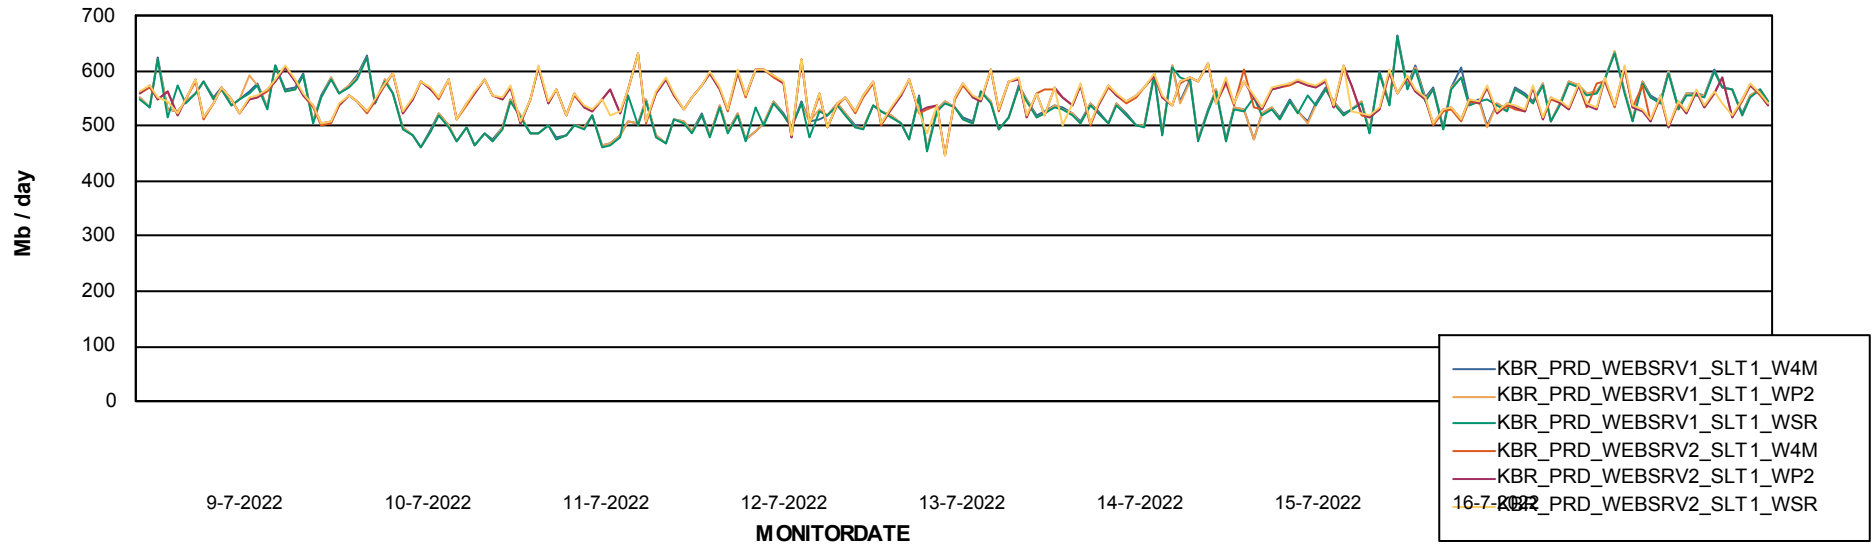

ABSSolute Web Component Services

Avg memory used per ABS Web component