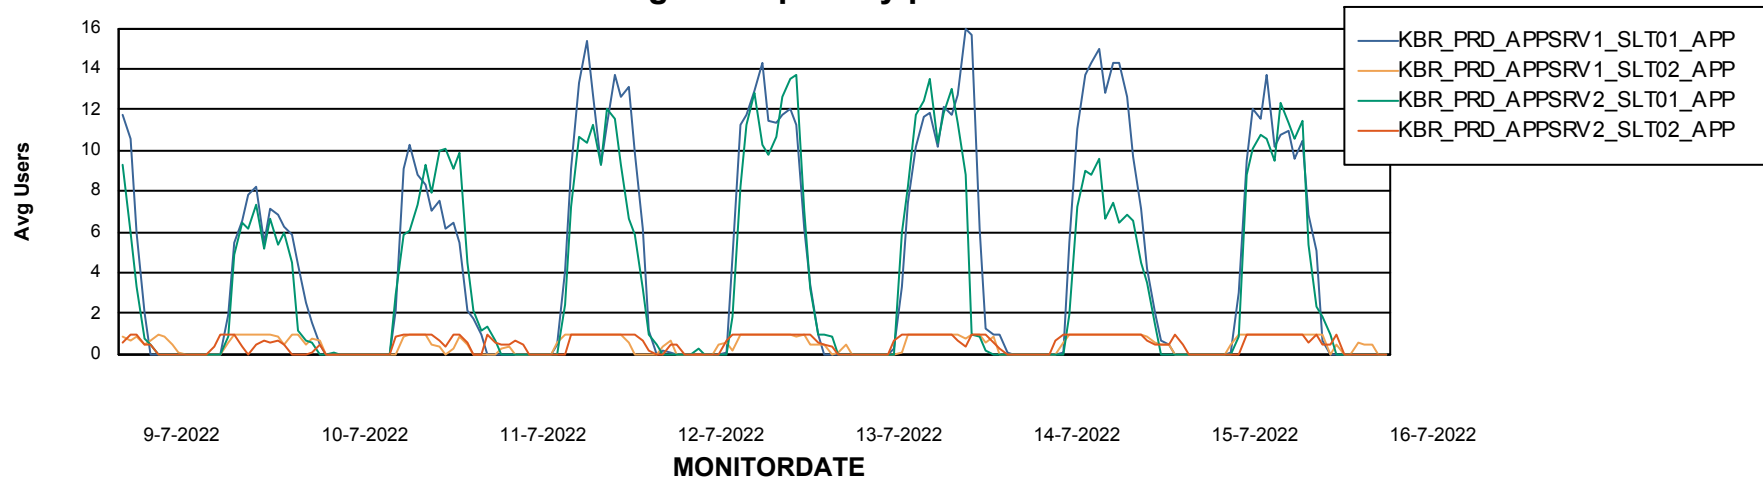

Avg users per day per ABS server