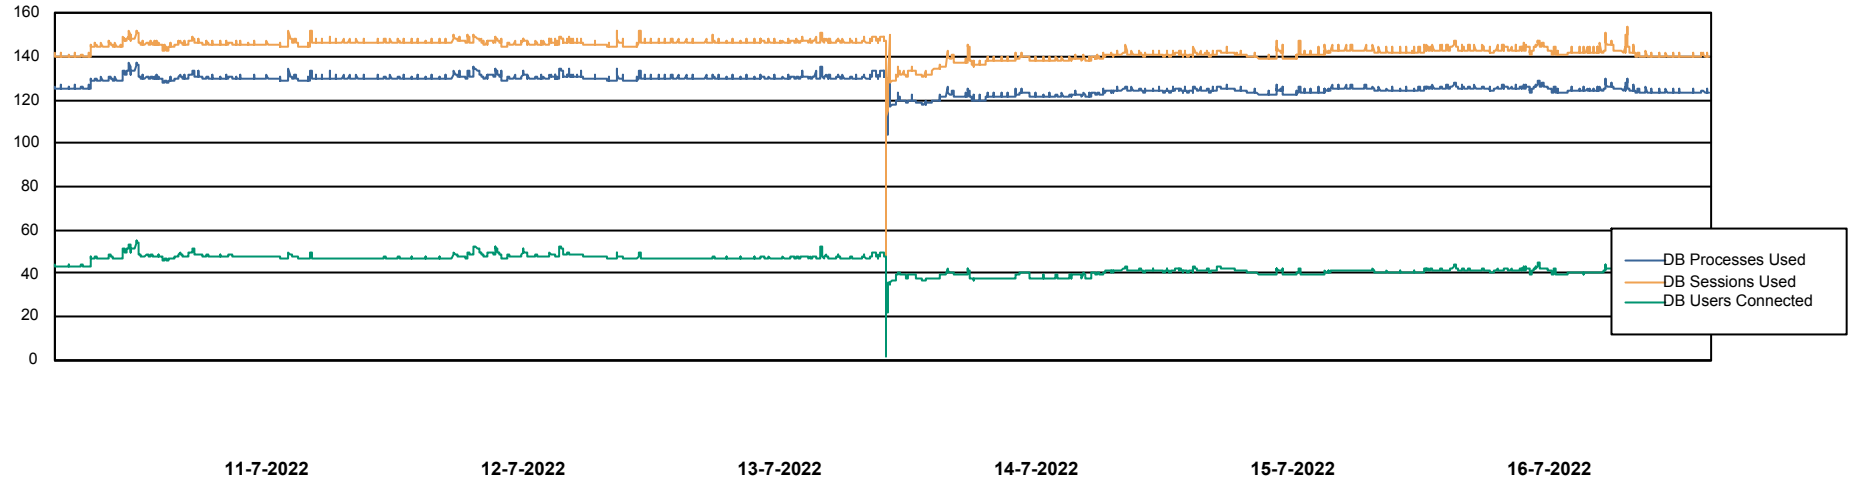

Weekly SLA Customer Report

Customer KBR_Production
Database ID 117

Database Performance BI-DBSRV_DB

Weekly SLA Customer Report

Customer KBR_Production
Database ID 117

Database Performance KBR_PRD_DB-SRV1_DB