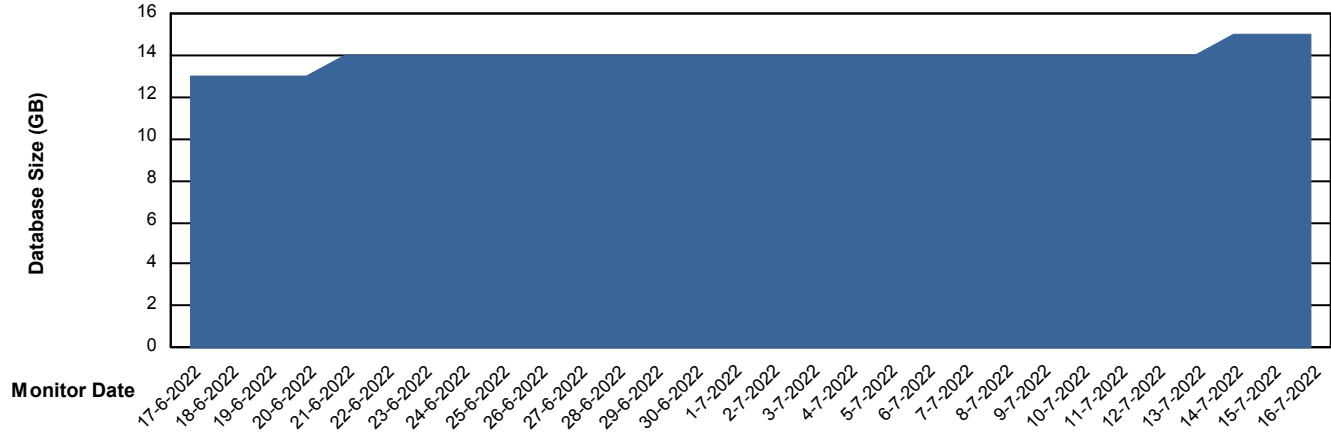

Harddisk Usage KBR_PRD_WEBSRV2

	Free disk space on / (%)	Total disk space on / (Gb)	Used disk space on / (Gb)	Free disk space on /boot (%)	Total disk space on /boot (Gb)	Used disk space on /boot (Gb)
16-7-2022	79	55	12	62	1	0
15-7-2022	79	55	12	62	1	0
14-7-2022	79	55	12	62	1	0
13-7-2022	79	55	12	62	1	0
12-7-2022	79	55	11	62	1	0
11-7-2022	79	55	11	62	1	0
10-7-2022	79	55	11	62	1	0

Weekly SLA Customer Report

Customer KBR_Production
Database ID 117

Database Performance BI-DBSRV_DB

Weekly SLA Customer Report

Customer KBR_Production
Database ID 117

Database Performance KBR_PRD_DB-SRV1_DB

Weekly SLA Customer Report

Customer KBR_Production
Database ID 117

DATABASE SIZE BI-DBSRV_DB

Database growth over last month

DATABASE SIZE KBR_PRD_DB-SRV1_DB

Database growth over last month

Weekly SLA Customer Report