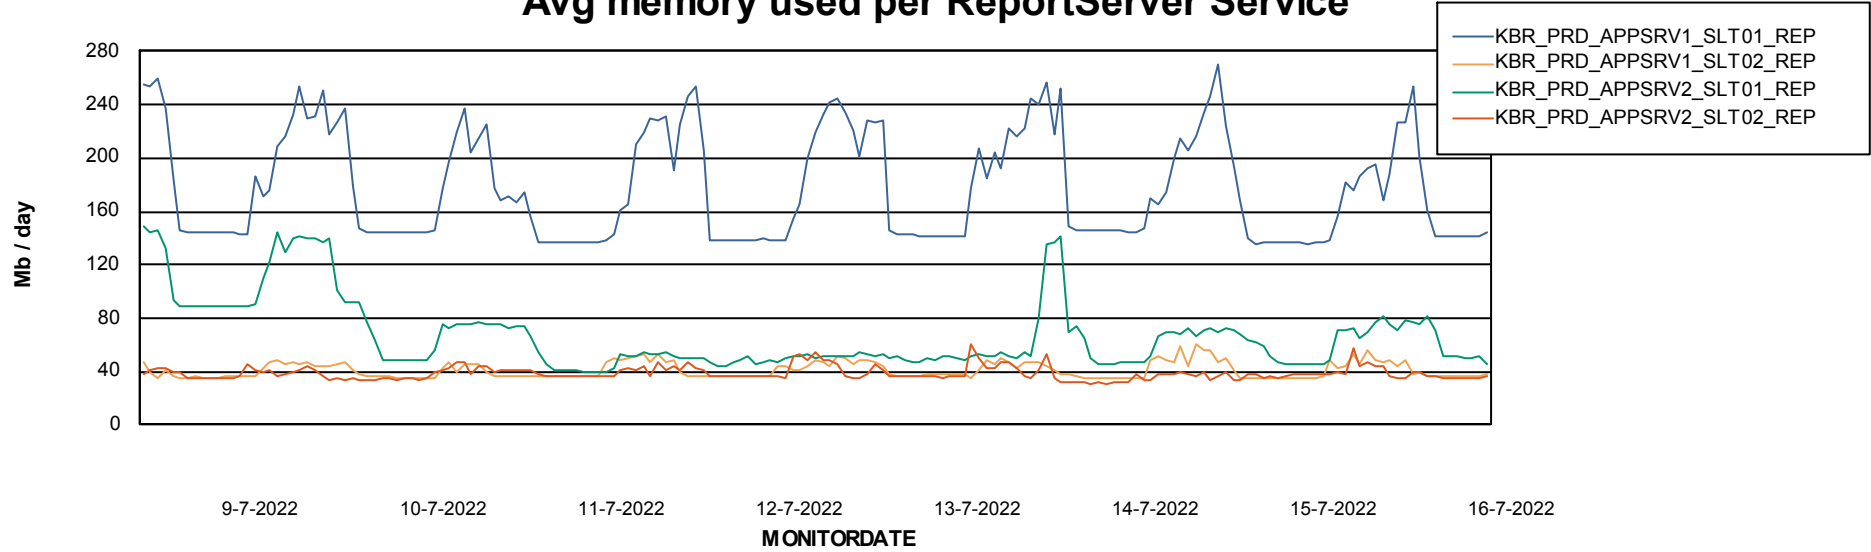

ABSSolute Application Server Services

Avg memory used per ReportServer Service