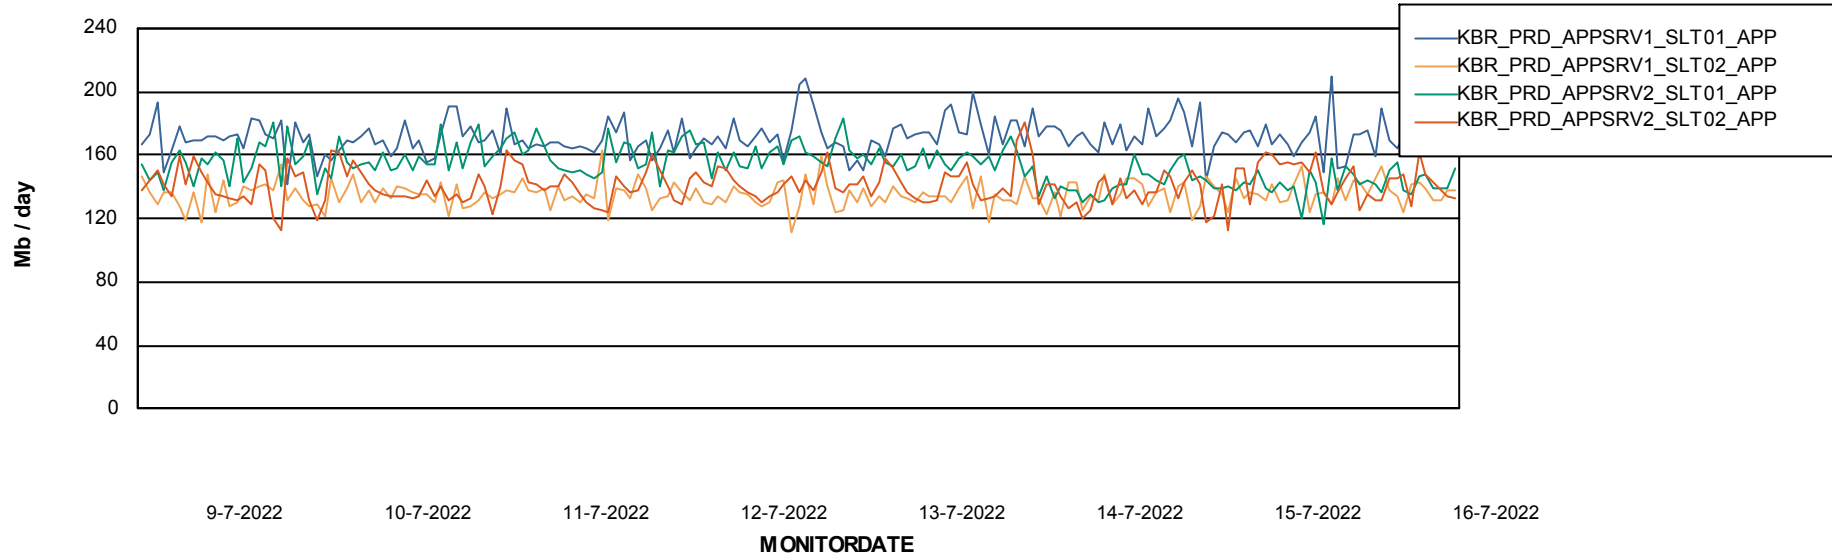

ABSSolute Application Server Services

Avg memory used per ABS Server Service