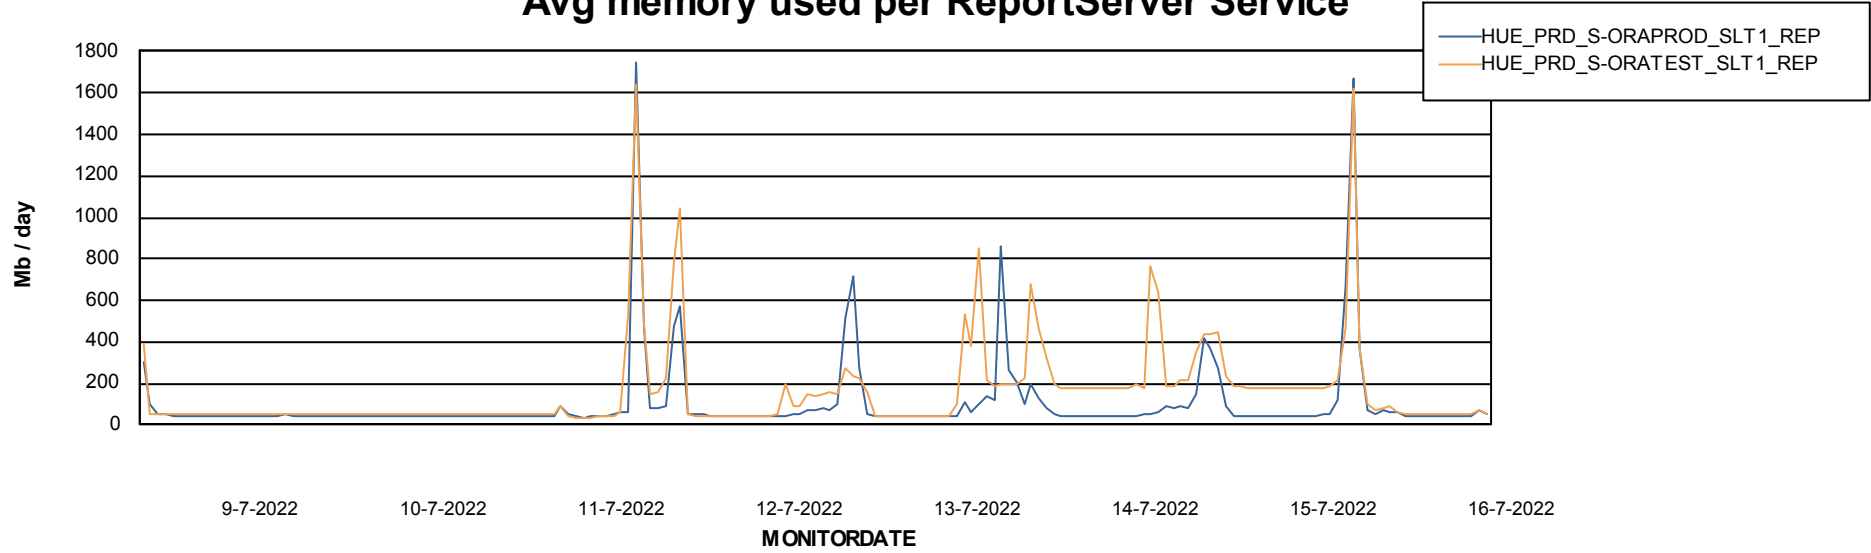

ABSSolute Application ReportServer Services

Avg memory used per ReportServer Service