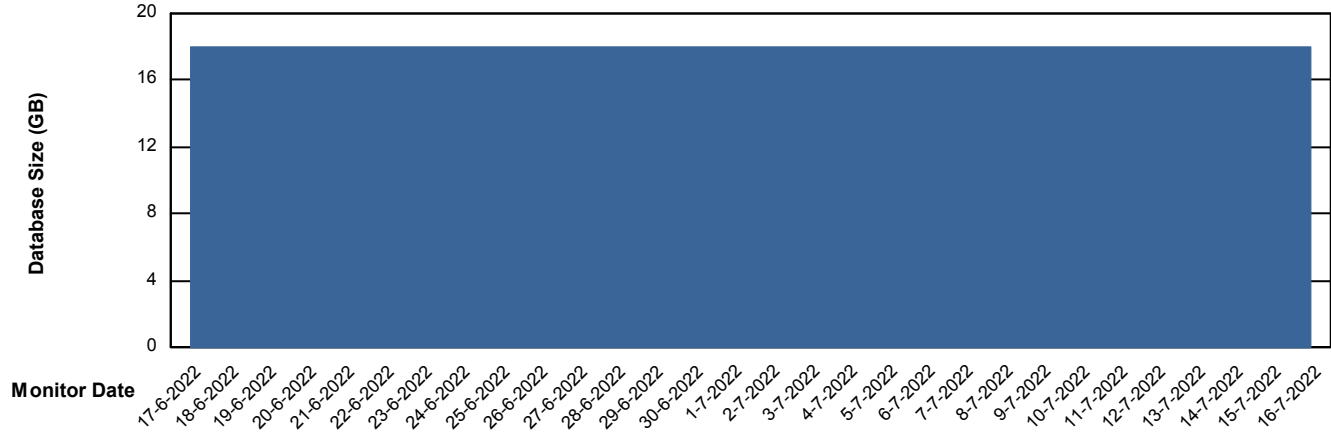

DATABASE SIZE HUE_PRD_S-ORABI_DB

Database growth over last month