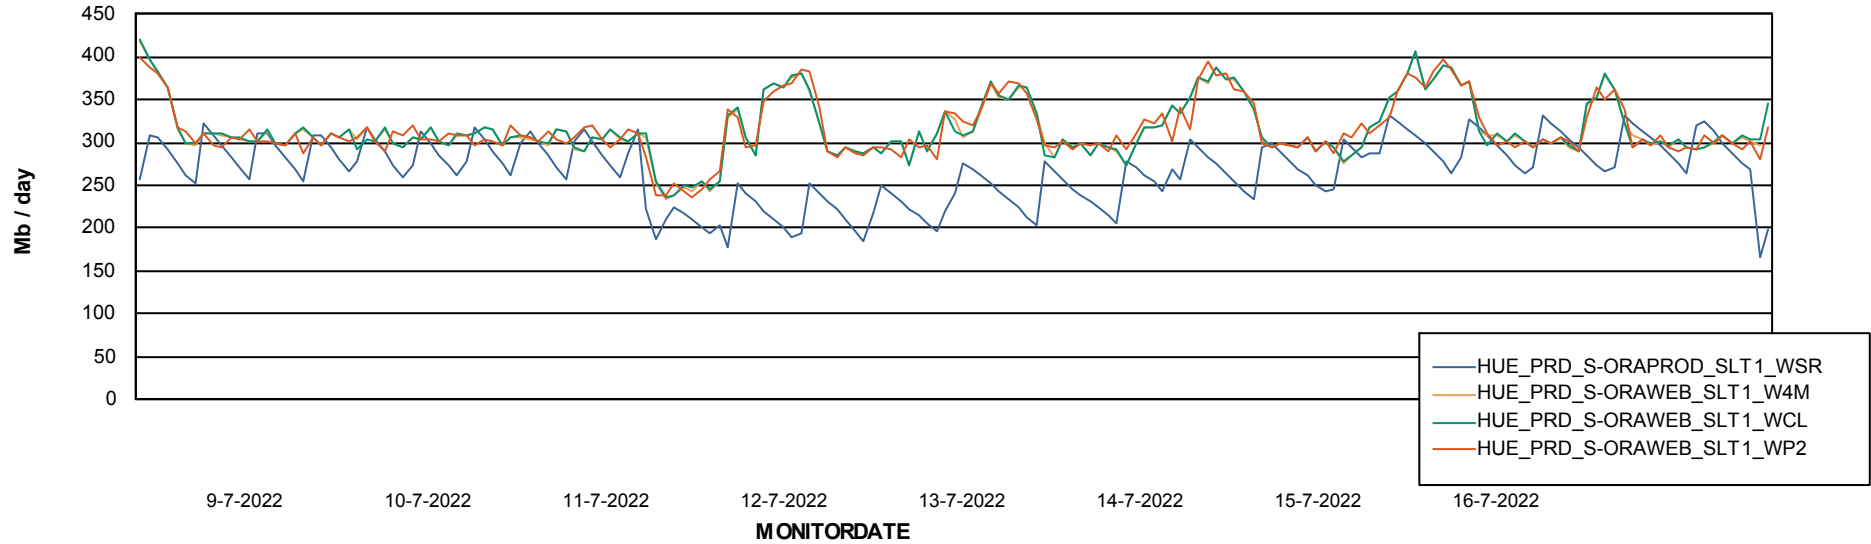

ABSSolute Web Component Services

Avg memory used per ABS Web component