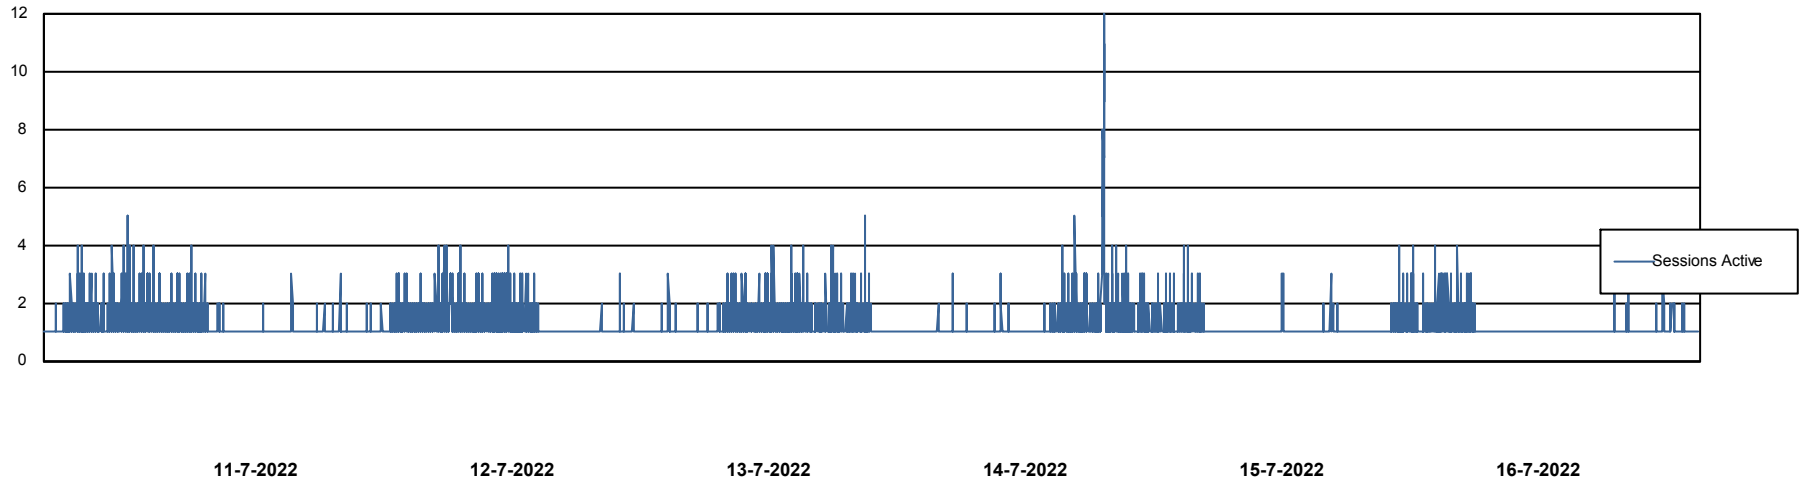

Database Performance HUE_PRD_S-ORAPROD_DB