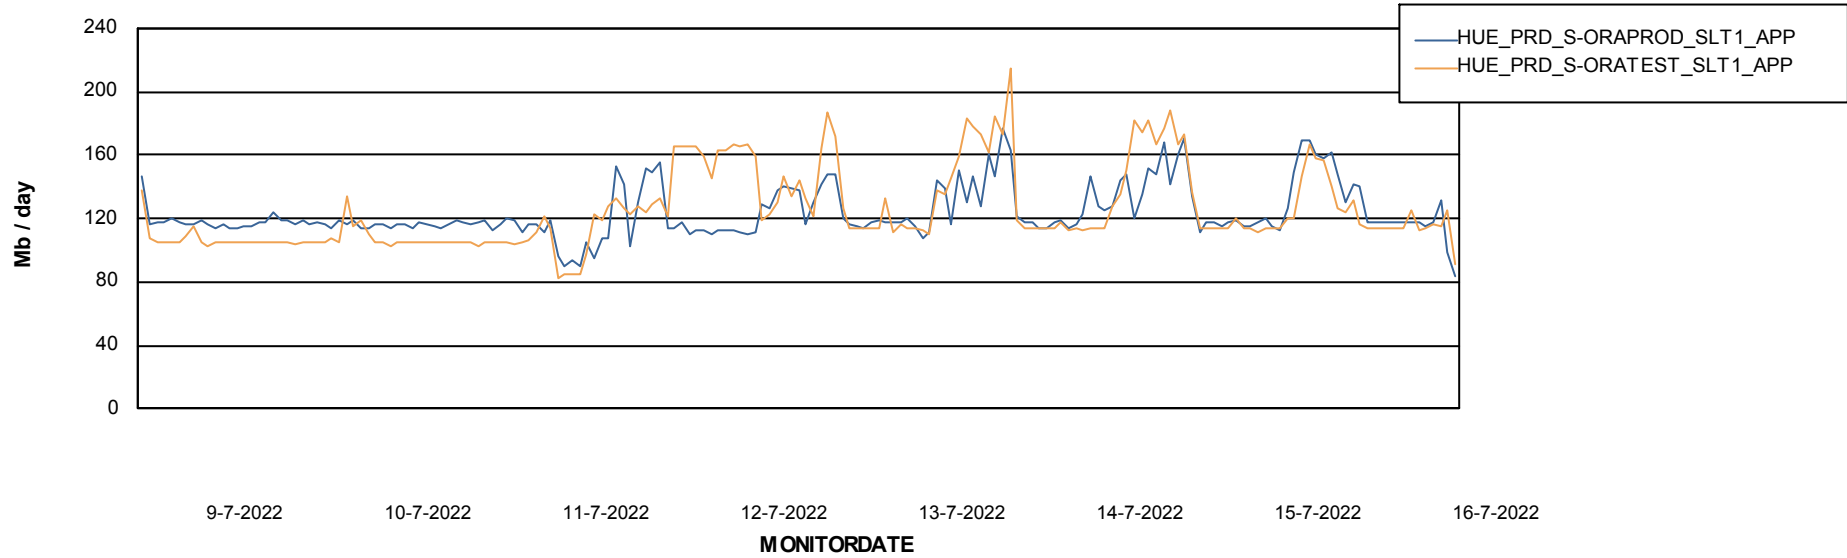

ABSSolute Application Server Services

Avg memory used per ABS Server Service