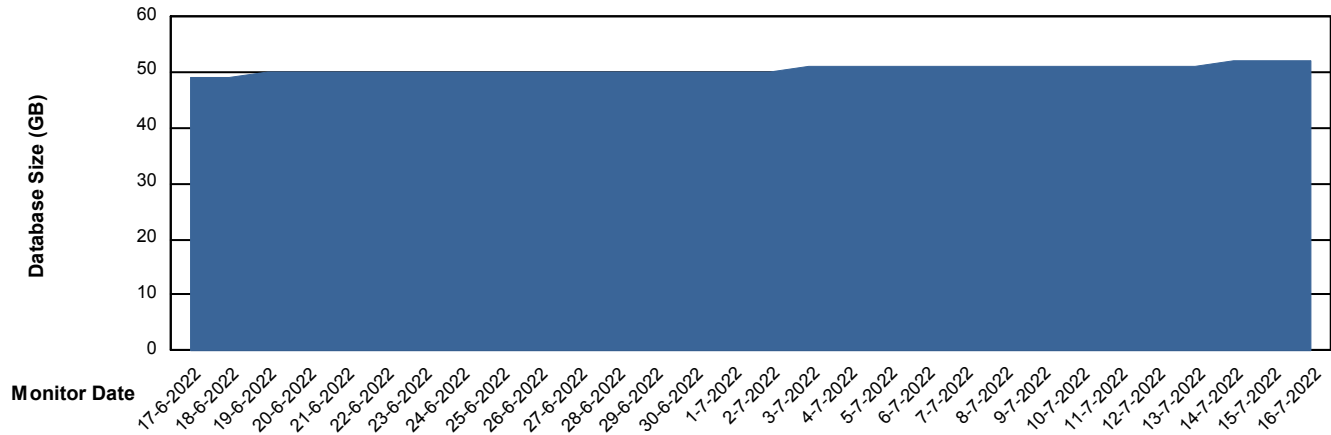

DATABASE SIZE HUE_PRD_S-ORAPROD_DB

Database growth over last month