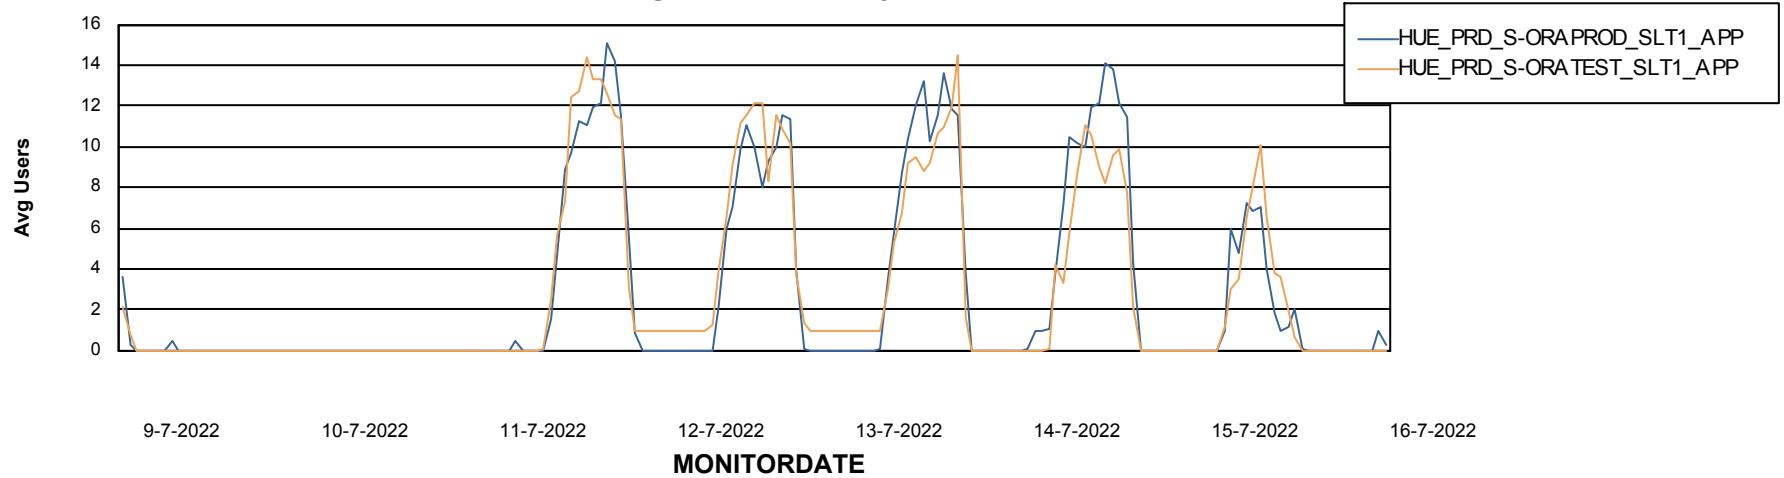

Avg users per day per ABS server