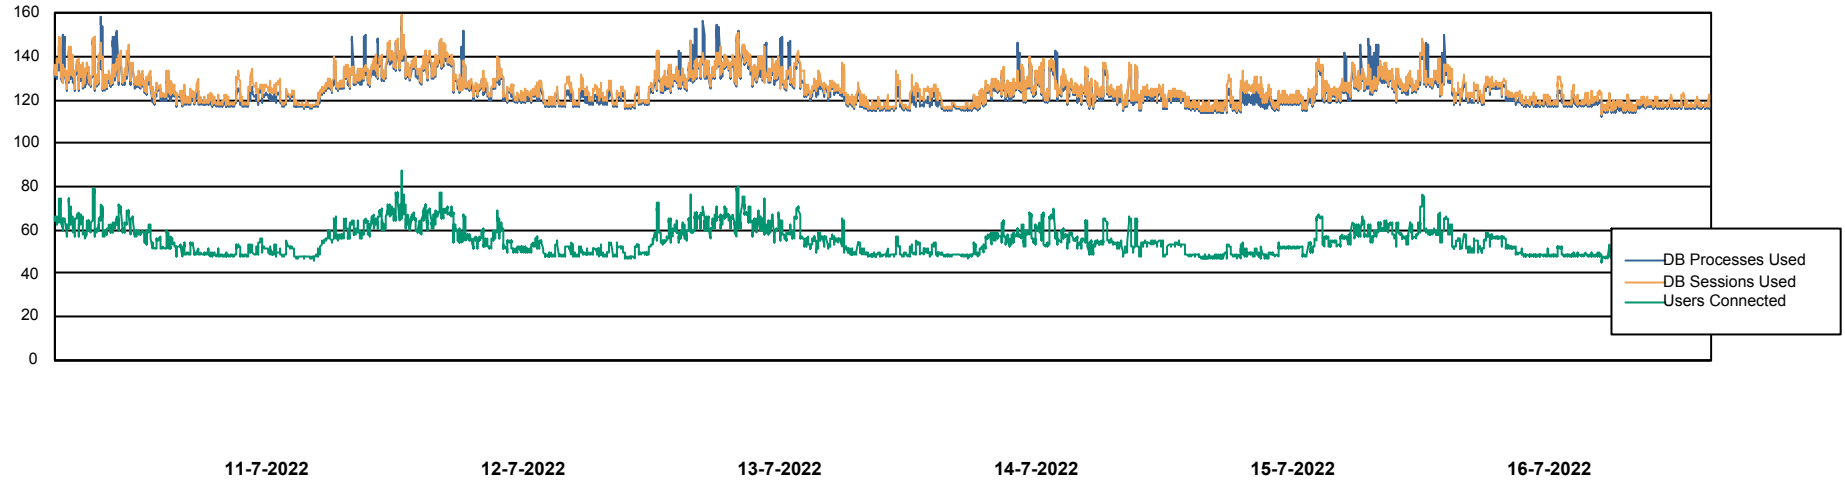

Harddisk Usage ELJ_PRD_SVABSSNDIPDB02

	Free disk space on / (%)	Total disk space on / (Gb)	Used disk space on / (Gb)	Free disk space on /abs (%)	Free disk space on /home (%)	Free disk space on /u01 (%)	Total disk space on /u01 (Gb)	Used disk space on /u01 (Gb)	Free disk space on /u02 (%)
16-7-2022	82	160	29	82	82	72	600	166	82
15-7-2022	82	160	29	82	82	72	600	167	82
14-7-2022	82	160	29	82	82	72	600	168	82
13-7-2022	82	160	29	82	82	72	600	169	82
12-7-2022	82	160	29	82	82	72	600	170	82
11-7-2022	82	160	29	82	82	71	600	171	82
10-7-2022	82	160	29	82	82	71	600	172	82

Weekly SLA Customer Report

Customer ELJ Production
Database ID 72

Database Performance ELJDB_Production

Weekly SLA Customer Report

Customer ELJ Production
Database ID 72

Database Performance ELJDB_Standby

Weekly SLA Customer Report