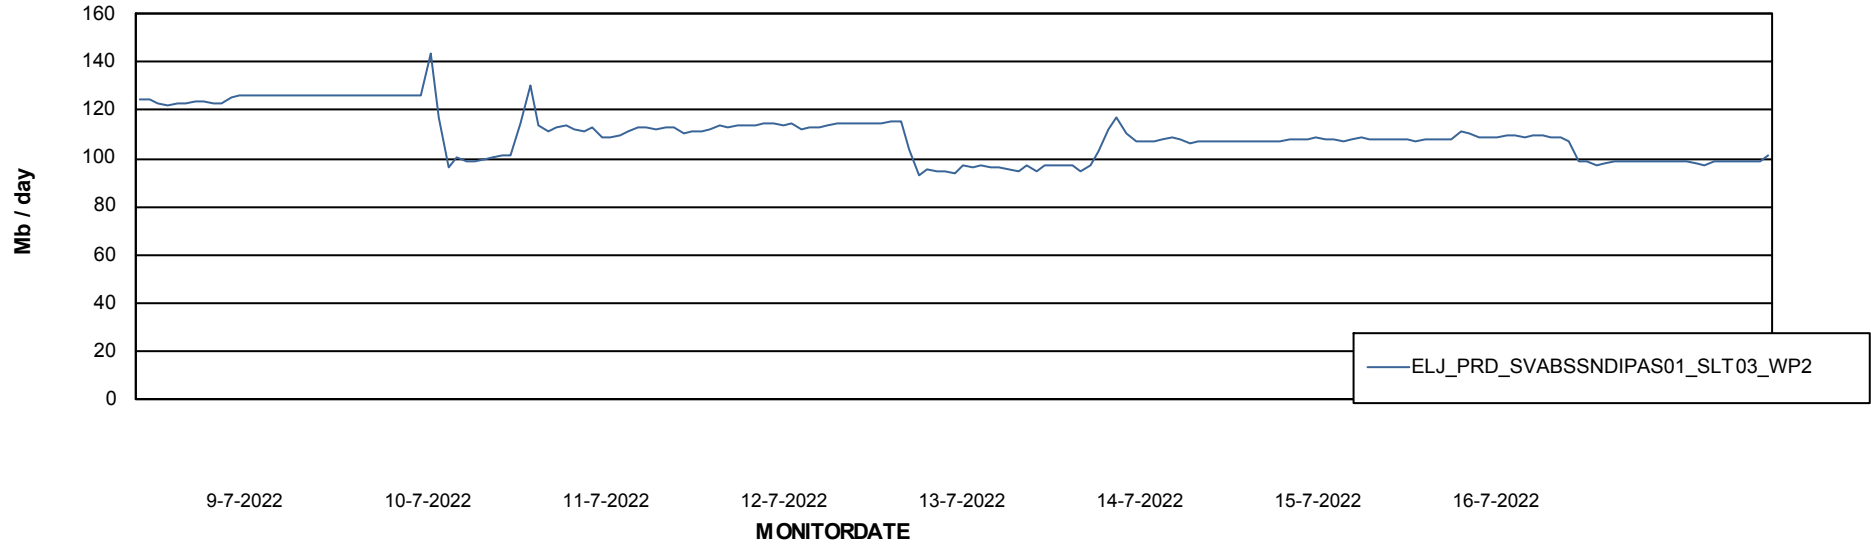

ABSSolute Application ReportServer Services

Avg memory used per ReportServer Service

Weekly SLA Customer Report

Customer ELJ Production
Database ID 72

ABSSolute Web Component Services

Avg memory used per ABS Web component