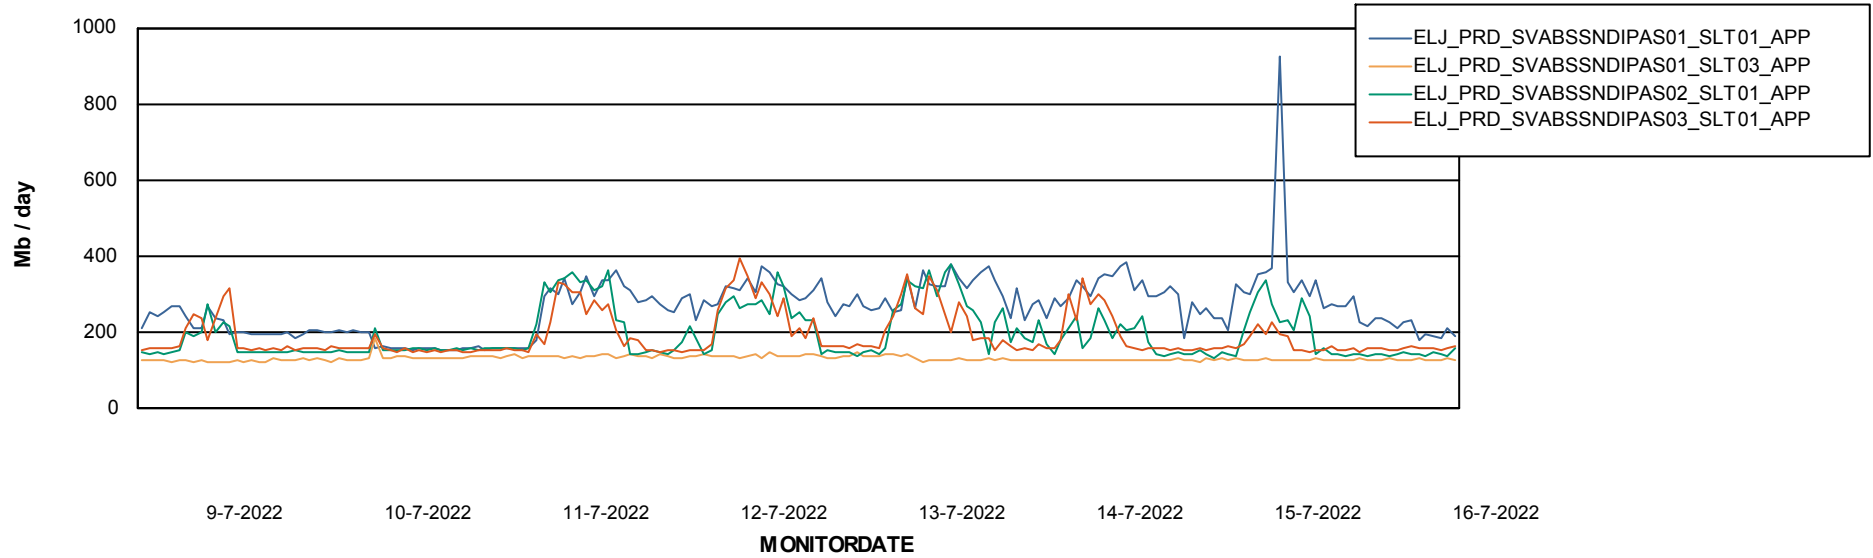

Weekly SLA Customer Report

Customer ELJ Production
 Database ID 72

Database Tablespace ELJDB_Production

Date	Tablespace Name	Filesize (Gb)	Usedsize (Gb)	Percentage free
16-7-2022	ABSDATA	47	38	19
	INDX	22	18	18
15-7-2022	ABSDATA	47	38	19
	INDX	22	18	18
14-7-2022	ABSDATA	47	38	19
	INDX	22	18	18
13-7-2022	ABSDATA	47	38	19
	INDX	22	18	18
12-7-2022	ABSDATA	47	38	19
	INDX	22	18	18
11-7-2022	ABSDATA	47	38	19
	INDX	22	18	18
10-7-2022	ABSDATA	47	38	19
	INDX	22	18	18

BI Status and last ETL error for ELJDB_PRD_BI

	zo 10/7/2022	ma 11/7/2022	di 12/7/2022	wo 13/7/2022	do 14/7/2022	vr 15/7/2022	za 16/7/2022
ABS DataWarehouse ETL Health	OK	OK	OK	OK	OK	OK	OK
ABS DWHStaging ETL Health	OK	OK	OK	OK	OK	OK	OK

Weekly SLA Customer Report

Customer ELJ Production
Database ID 72

ABSSolute Application Server Services

Avg memory used per ABS Server Service

Avg users per day per ABS server

Weekly SLA Customer Report

Customer ELJ Production
Database ID 72