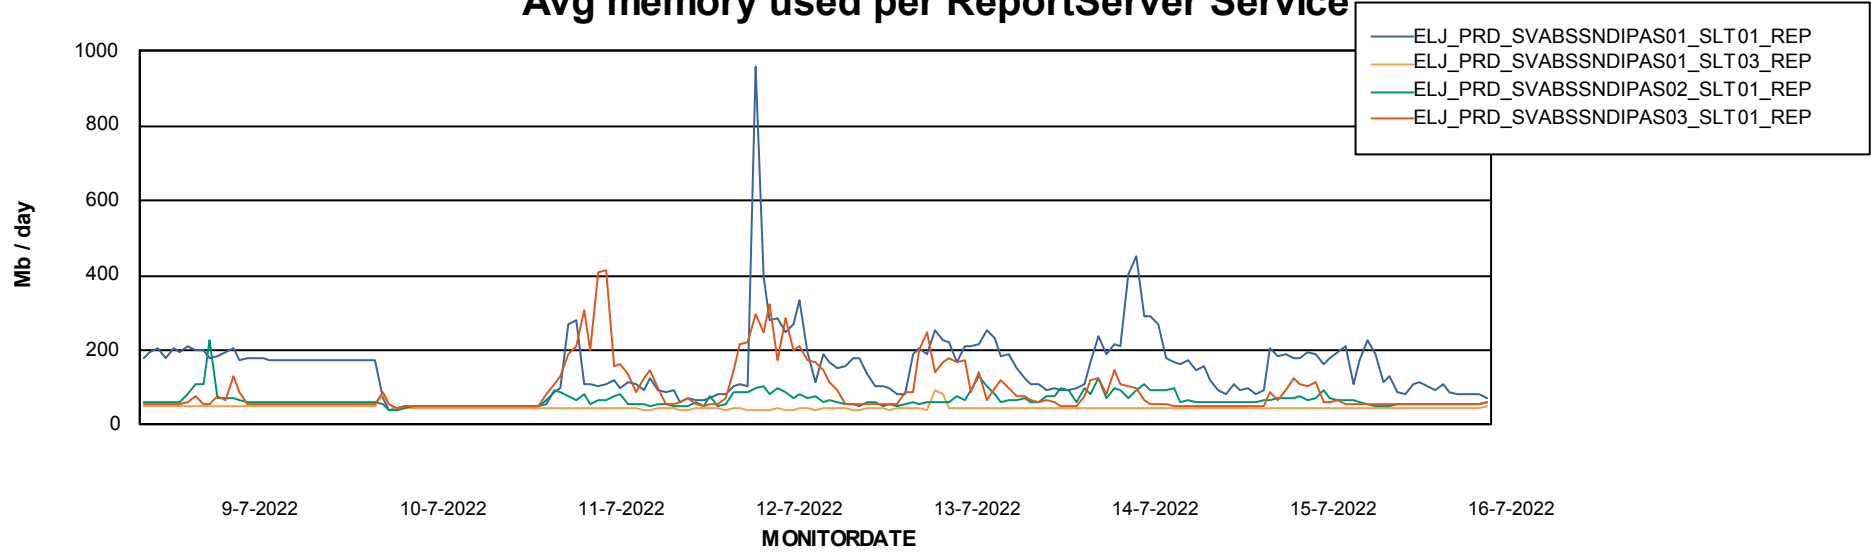

ABSSolute Application ReportServer Services

Avg memory used per ReportServer Service