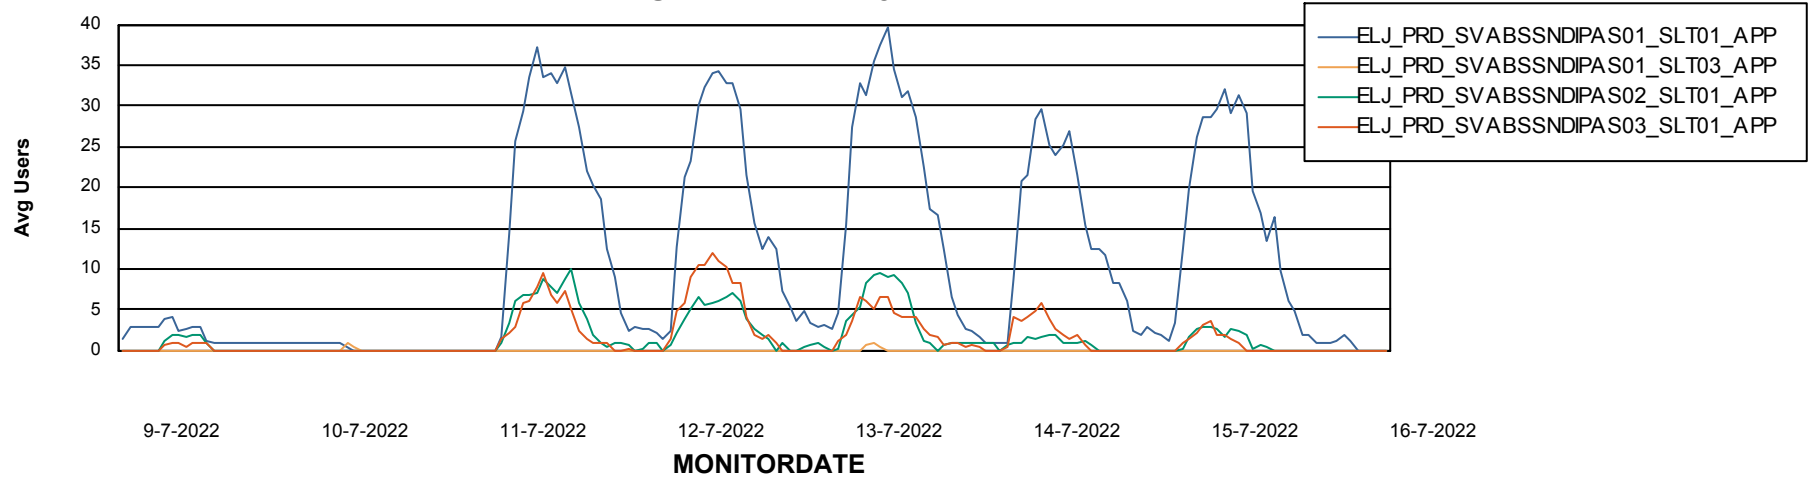

Weekly SLA Customer Report

Customer ELJ Production
Database ID 72

ABSSolute Application Server Services

Avg memory used per ABS Server Service

Avg users per day per ABS server

Weekly SLA Customer Report

Customer ELJ Production
Database ID 72