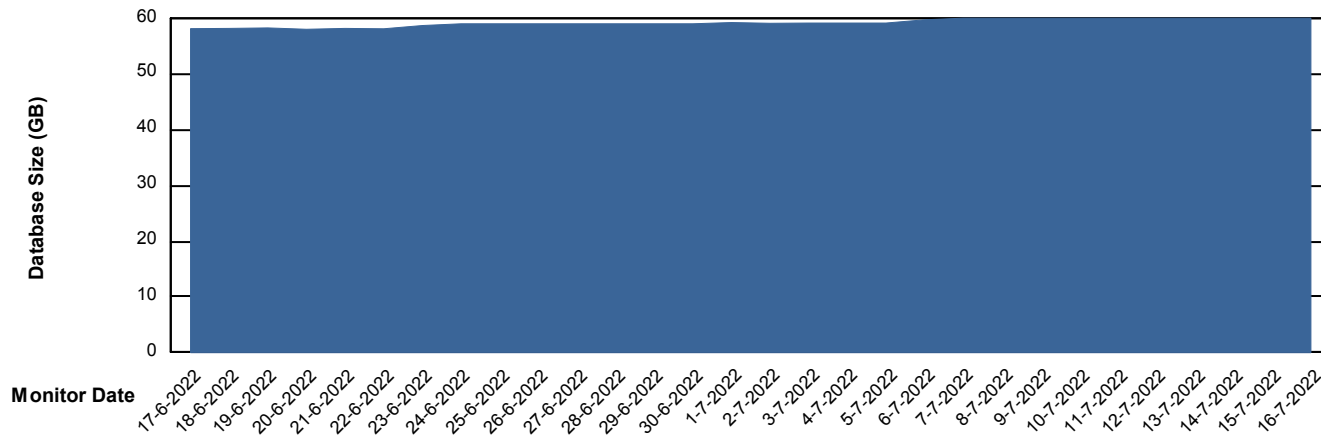

Customer ELJ Production
Database ID 72

DATABASE SIZE ELJDB_PRD_BI

Database growth over last month

DATABASE SIZE ELJDB_Production

Database growth over last month

Weekly SLA Customer Report

Customer ELJ Production
 Database ID 72

Database Tablespace ELJDB_PRD_BI

Date	Tablespace Name	Filesize (Gb)	Usedsize (Gb)	Percentage free
16-7-2022	ABSDATA	21	13	38
	INDX	23	17	26
15-7-2022	ABSDATA	21	13	38
	INDX	23	17	26
14-7-2022	ABSDATA	21	13	38
	INDX	23	17	26
13-7-2022	ABSDATA	21	13	38
	INDX	23	17	26
12-7-2022	ABSDATA	21	13	38
	INDX	23	17	26
11-7-2022	ABSDATA	21	13	38
	INDX	23	17	26
10-7-2022	ABSDATA	21	13	38
	INDX	23	17	26