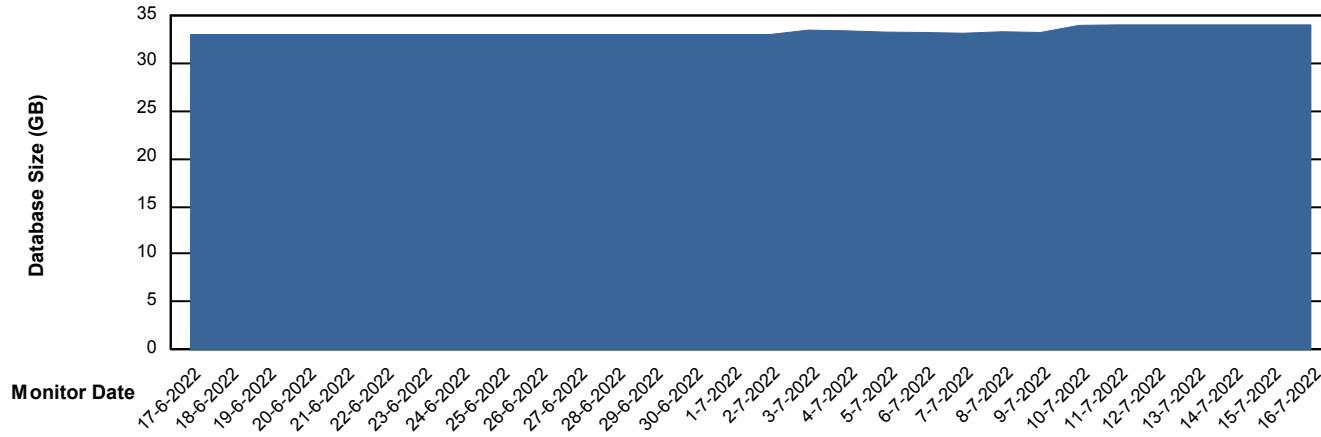

Weekly SLA Customer Report

Customer ELJ Production
Database ID 72

Database Performance ELJDB_Production

Weekly SLA Customer Report

Customer ELJ Production
Database ID 72

Database Performance ELJDB_Standby

Weekly SLA Customer Report

Customer ELJ Production
Database ID 72

DATABASE SIZE ELJDB_PRD_BI

Database growth over last month

DATABASE SIZE ELJDB_Production

Database growth over last month

Weekly SLA Customer Report

Customer ELJ Production
 Database ID 72