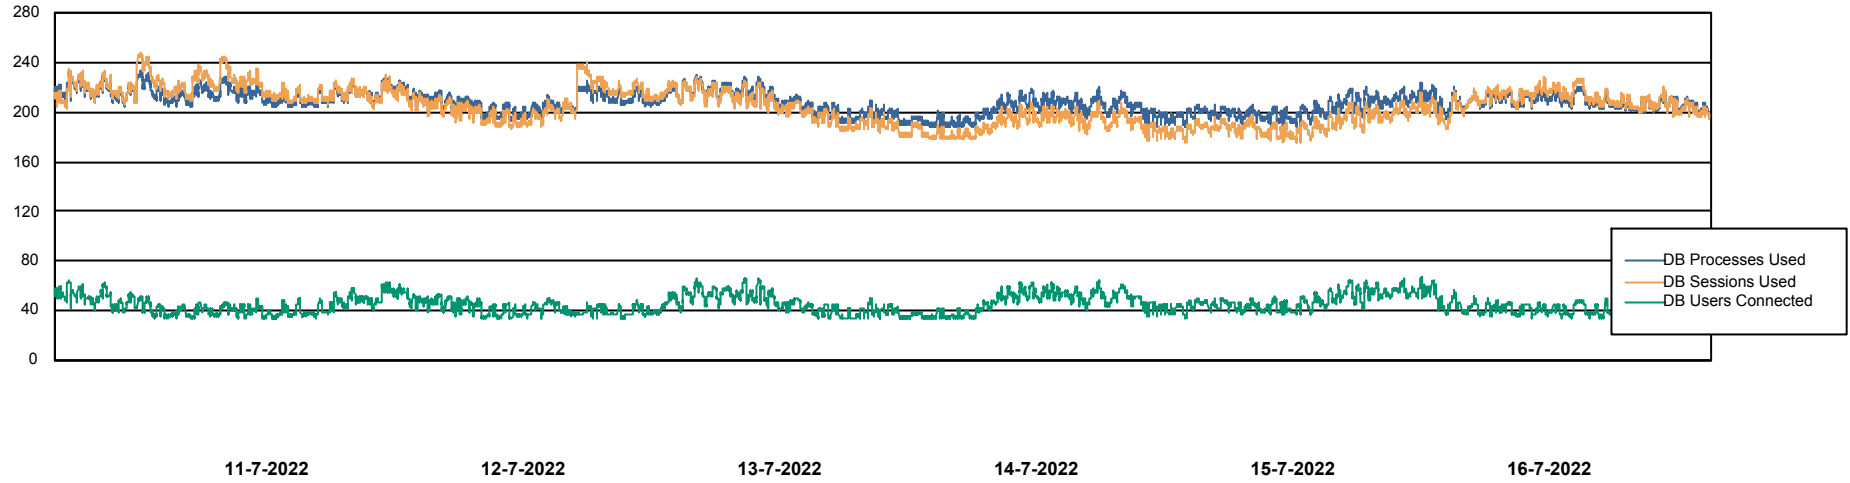

Weekly SLA Customer Report

Customer ECL_Production
 Database ID 77

Harddisk Usage ECL_PRD_ECL-ABS-WEB

	Free disk space on C: (%)	Total disk space on C: (Gb)	Used disk space on C: (Gb)
16-7-2022	44	127	71
15-7-2022	44	127	71
14-7-2022	43	127	72
13-7-2022	43	127	72
12-7-2022	44	127	71
11-7-2022	45	127	70
10-7-2022	45	127	70

Weekly SLA Customer Report

Customer ECL_Production
Database ID 77

Database Performance ECLDB_Production

Weekly SLA Customer Report

Customer ECL_Production
Database ID 77

Database Performance ECLDB_Standby

DATABASE SIZE ECLDB_Production