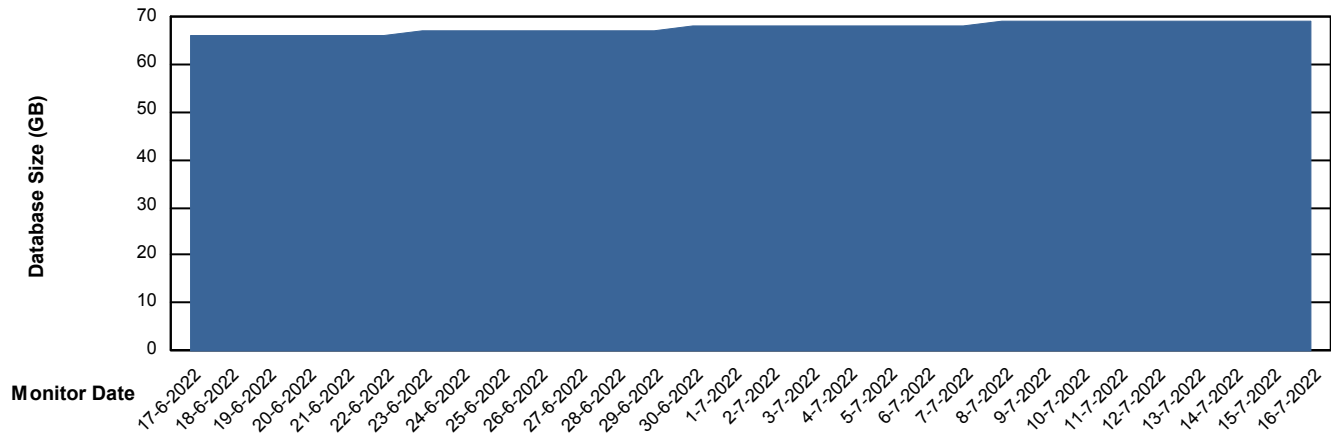

Weekly SLA Customer Report

Customer ECL_Production
Database ID 77

Database Performance ECLDB_Production

Weekly SLA Customer Report

Customer ECL_Production
Database ID 77

Database Performance ECLDB_Standby

DATABASE SIZE ECLDB_Production

Database growth over last month

Weekly SLA Customer Report

Customer ECL_Production
 Database ID 77

Database Tablespace ECLDB_Production

Date	Tablespace Name	Filesize (Gb)	Usedsize (Gb)	Percentage free
16-7-2022	ABSDATA	70	59	16
	INDX	8	5	42
15-7-2022	ABSDATA	70	59	16
	INDX	8	5	42
14-7-2022	ABSDATA	70	58	17
	INDX	8	5	42
13-7-2022	ABSDATA	70	58	17
	INDX	8	5	42
12-7-2022	ABSDATA	70	58	17
	INDX	8	5	42
11-7-2022	ABSDATA	70	58	17
	INDX	8	5	42
10-7-2022	ABSDATA	70	58	17
	INDX	8	5	42