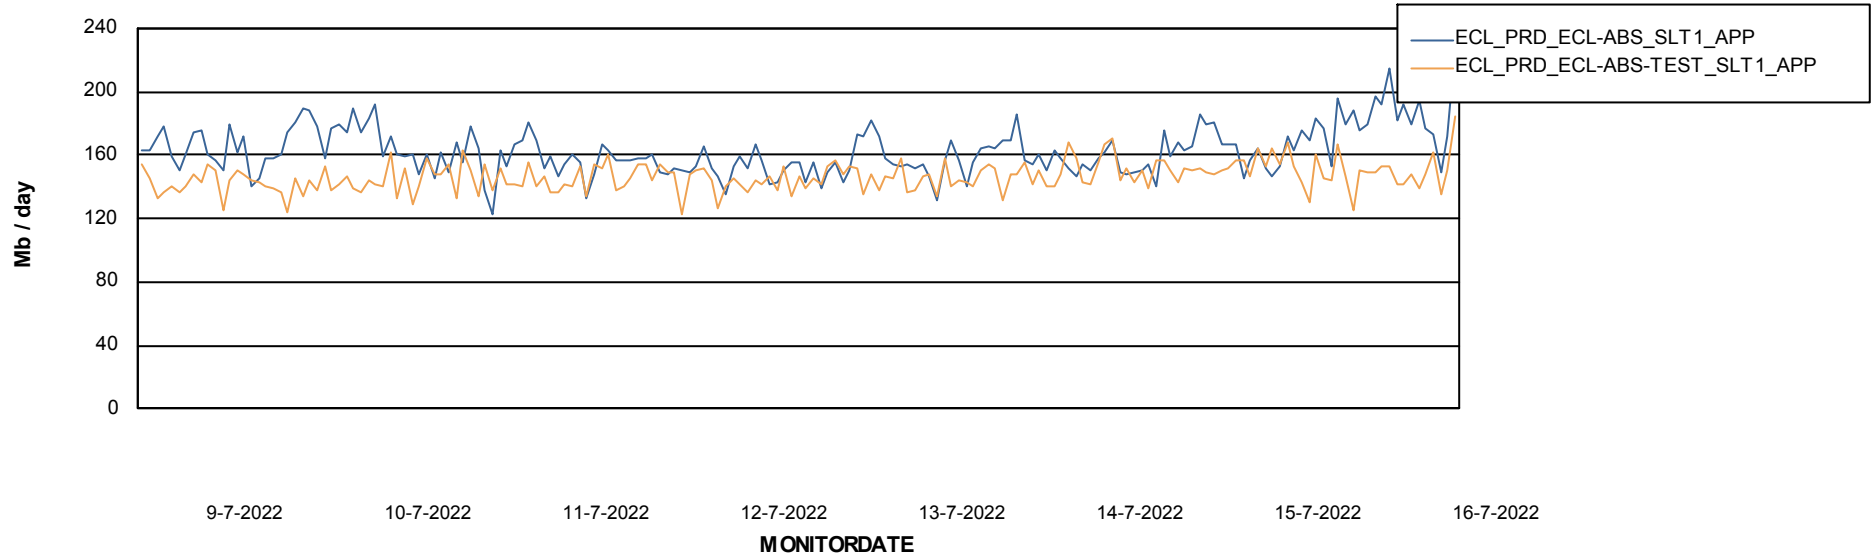

Weekly SLA Customer Report

Customer ECL_Production
Database ID 77

Database Performance ECLDB_Production

Weekly SLA Customer Report

Customer ECL_Production
Database ID 77

Database Performance ECLDB_Standby

DATABASE SIZE ECLDB_Production

Database growth over last month

Weekly SLA Customer Report

Customer ECL_Production
 Database ID 77

Database Tablespace ECLDB_Production

Date	Tablespace Name	Filesize (Gb)	Usedsize (Gb)	Percentage free
16-7-2022	ABSDATA	70	59	16
	INDX	8	5	42
15-7-2022	ABSDATA	70	59	16
	INDX	8	5	42
14-7-2022	ABSDATA	70	58	17
	INDX	8	5	42
13-7-2022	ABSDATA	70	58	17
	INDX	8	5	42
12-7-2022	ABSDATA	70	58	17
	INDX	8	5	42
11-7-2022	ABSDATA	70	58	17
	INDX	8	5	42
10-7-2022	ABSDATA	70	58	17
	INDX	8	5	42

Weekly SLA Customer Report

Customer ECL_Production
Database ID 77

ABSSolute Application Server Services

Avg memory used per ABS Server Service

Avg users per day per ABS server

Weekly SLA Customer Report

Customer ECL_Production
Database ID 77