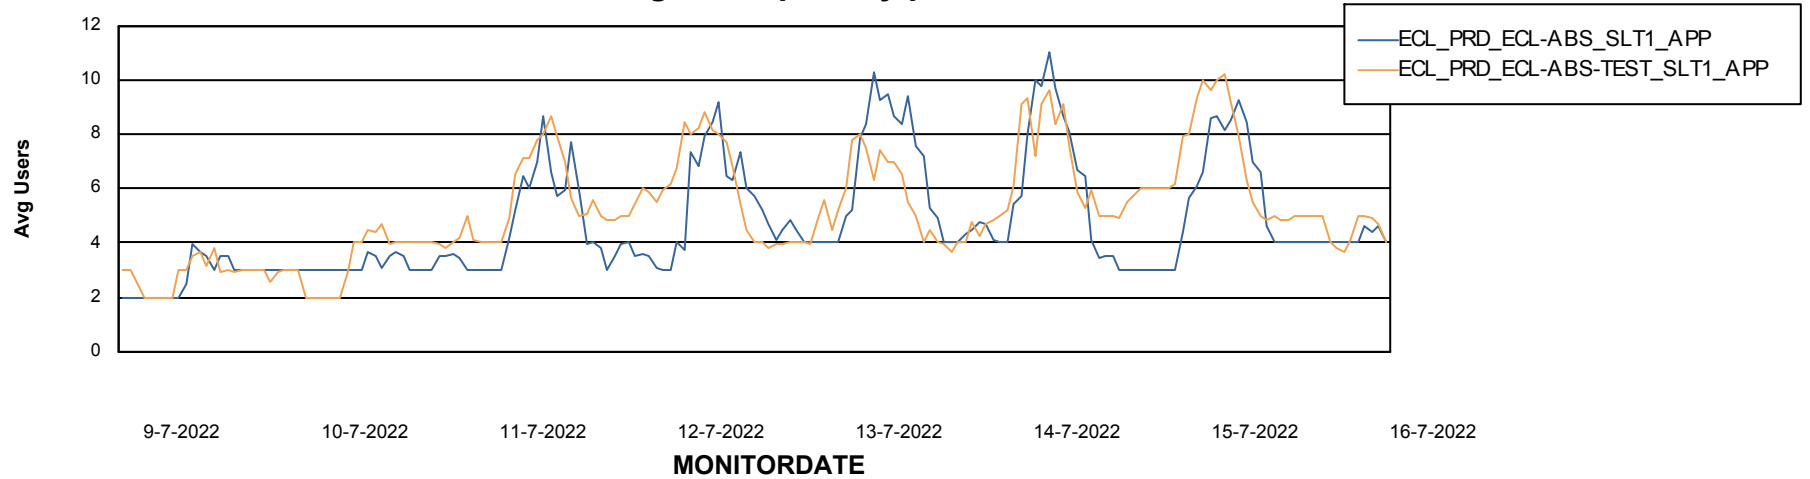

Weekly SLA Customer Report

Customer ECL_Production
Database ID 77

ABSSolute Application Server Services

Avg memory used per ABS Server Service

Avg users per day per ABS server

Weekly SLA Customer Report

Customer ECL_Production
Database ID 77