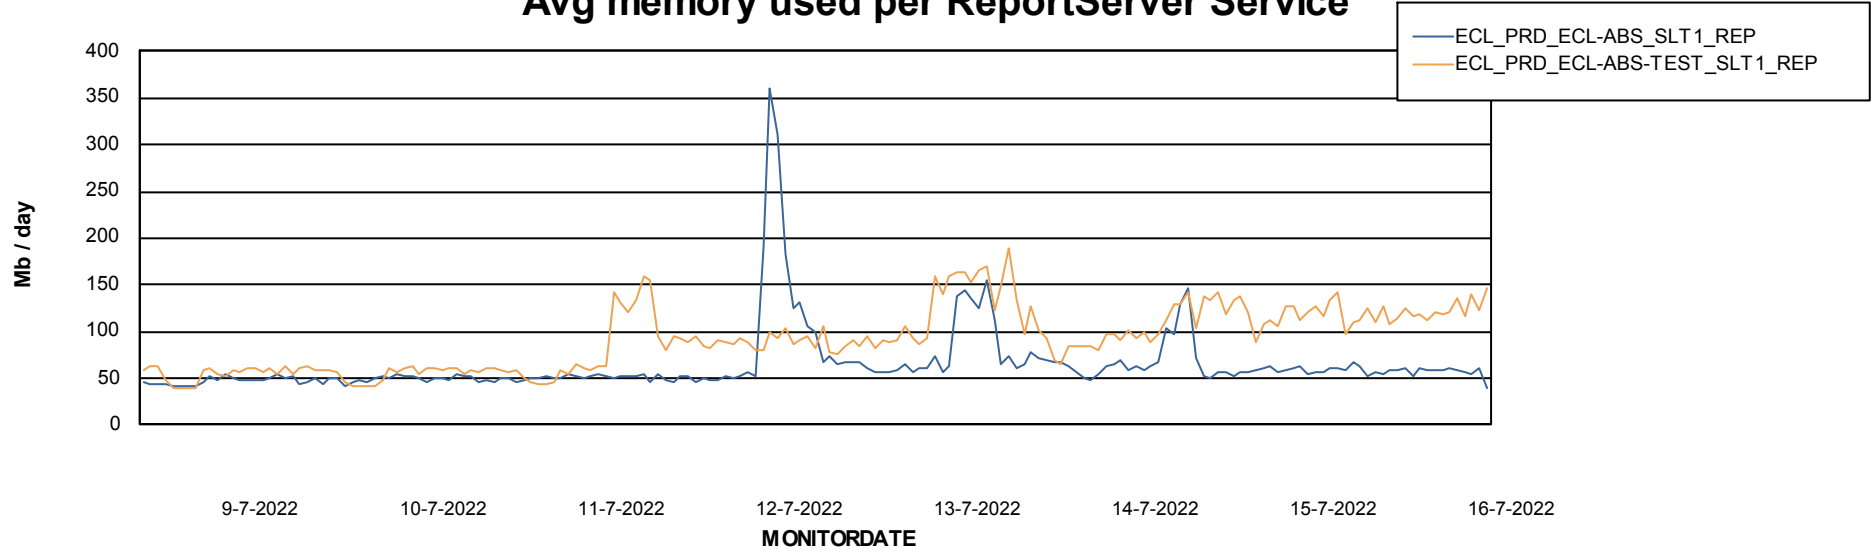

ABSSolute Application ReportServer Services

Avg memory used per ReportServer Service