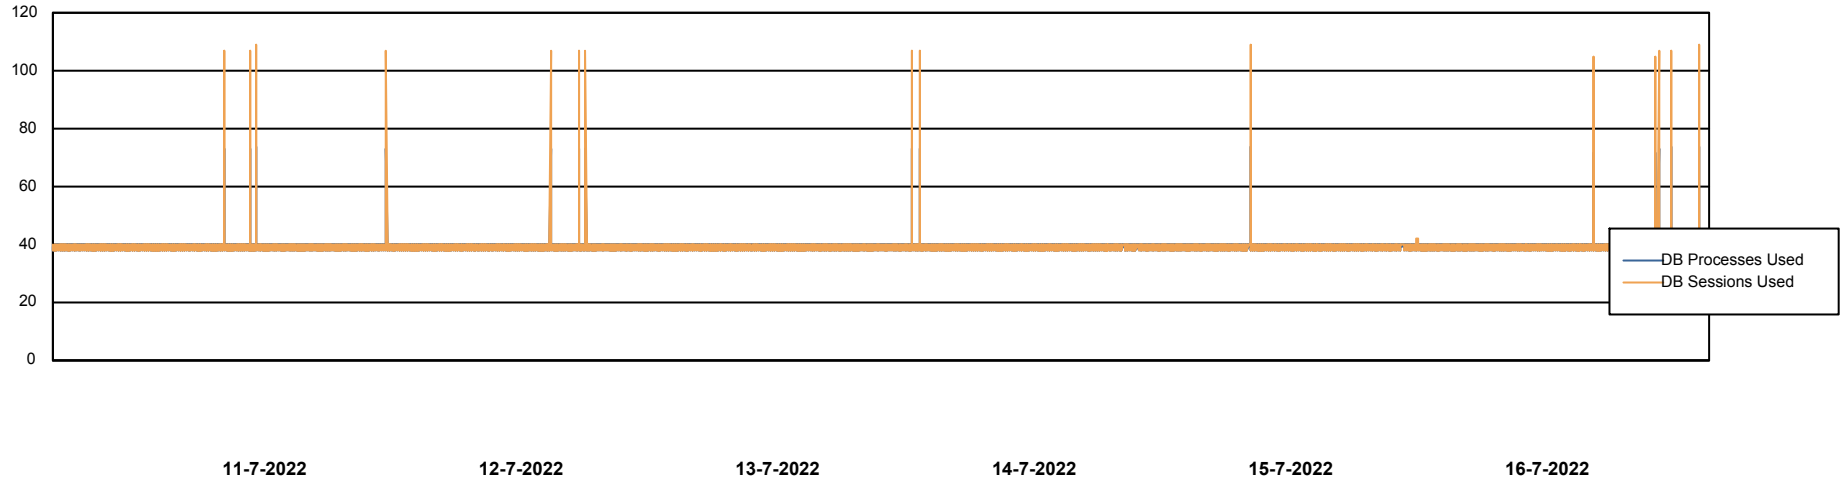

Weekly SLA Customer Report

Customer ECL_Production
Database ID 77

Database Performance ECLDB_Production

Weekly SLA Customer Report

Customer ECL_Production
Database ID 77

Database Performance ECLDB_Standby

DATABASE SIZE ECLDB_Production