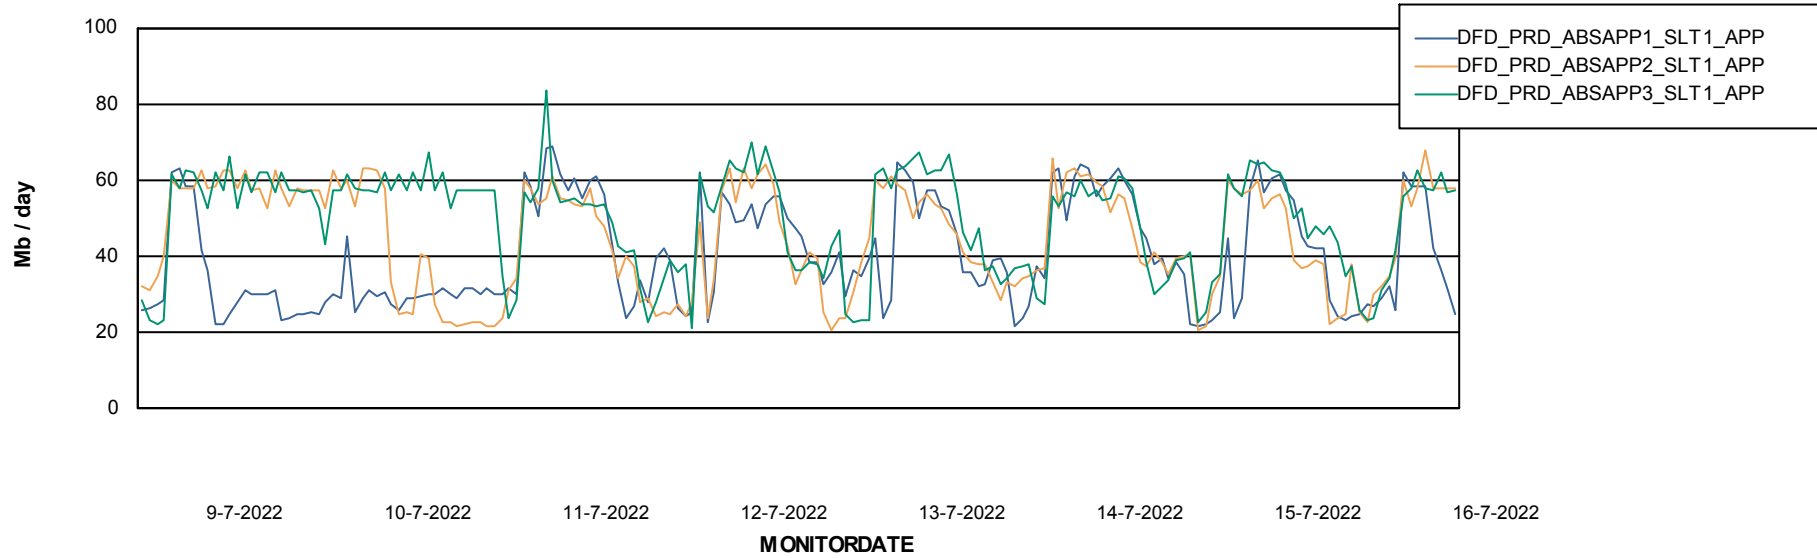

Weekly SLA Customer Report

Customer DFD_Production
Database ID 39

Database Performance DFDDB_Production

DATABASE SIZE DFDDB_Production

Database growth over last month

Weekly SLA Customer Report

Customer DFD_Production
 Database ID 39

Database Tablespace DFDDDB_Production

Date	Tablespace Name	Filesize (Gb)	Usedsize (Gb)	Percentage free
16-7-2022	ABSDATA	83	0	100
	INDX	161	34	79
15-7-2022	ABSDATA	83	0	100
	INDX	161	34	79
14-7-2022	ABSDATA	83	0	100
	INDX	161	34	79
13-7-2022	ABSDATA	83	0	100
	INDX	161	34	79
12-7-2022	ABSDATA	83	0	100
	INDX	161	33	80
11-7-2022	ABSDATA	83	0	100
	INDX	161	33	80
10-7-2022	ABSDATA	83	0	100
	INDX	161	32	80

Weekly SLA Customer Report

Customer DFD_Production
Database ID 39

ABSolute Application Server Services

Avg memory used per ABS Server Service

Avg users per day per ABS server

Weekly SLA Customer Report

Customer DFD_Production
Database ID 39