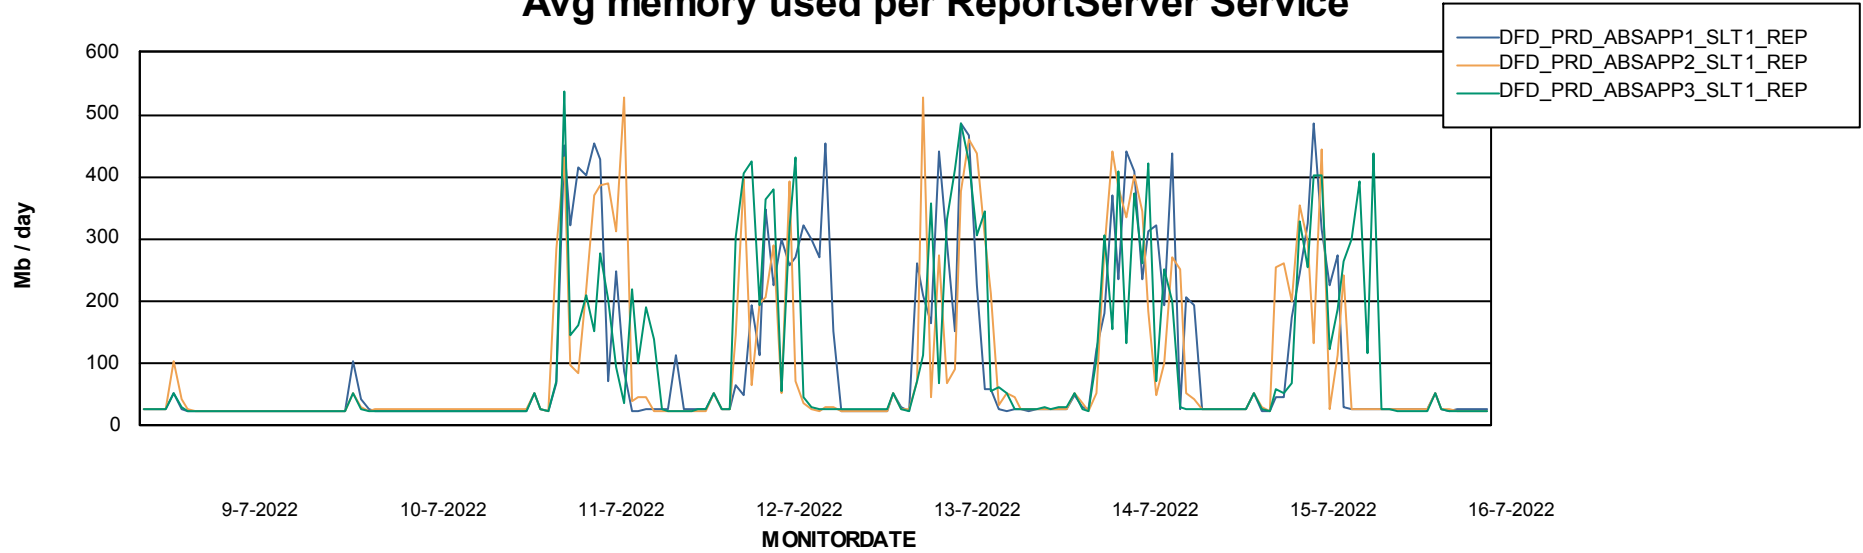

ABSSolute Application ReportServer Services

Avg memory used per ReportServer Service