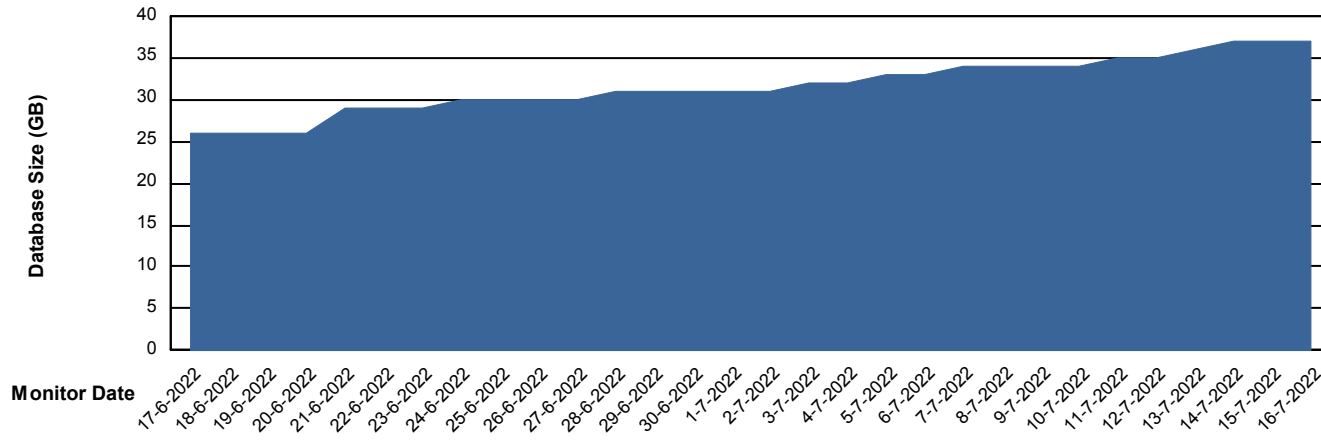

Weekly SLA Customer Report

Customer DFD_Production
Database ID 39

Database Performance DFDDB_Production

DATABASE SIZE DFDDB_Production

Database growth over last month

Weekly SLA Customer Report

Customer DFD_Production
 Database ID 39

Database Tablespace DFDDDB_Production

Date	Tablespace Name	Filesize (Gb)	Usedsize (Gb)	Percentage free
16-7-2022	ABSDATA	83	0	100
	INDX	161	34	79
15-7-2022	ABSDATA	83	0	100
	INDX	161	34	79
14-7-2022	ABSDATA	83	0	100
	INDX	161	34	79
13-7-2022	ABSDATA	83	0	100
	INDX	161	34	79
12-7-2022	ABSDATA	83	0	100
	INDX	161	33	80
11-7-2022	ABSDATA	83	0	100
	INDX	161	33	80
10-7-2022	ABSDATA	83	0	100
	INDX	161	32	80