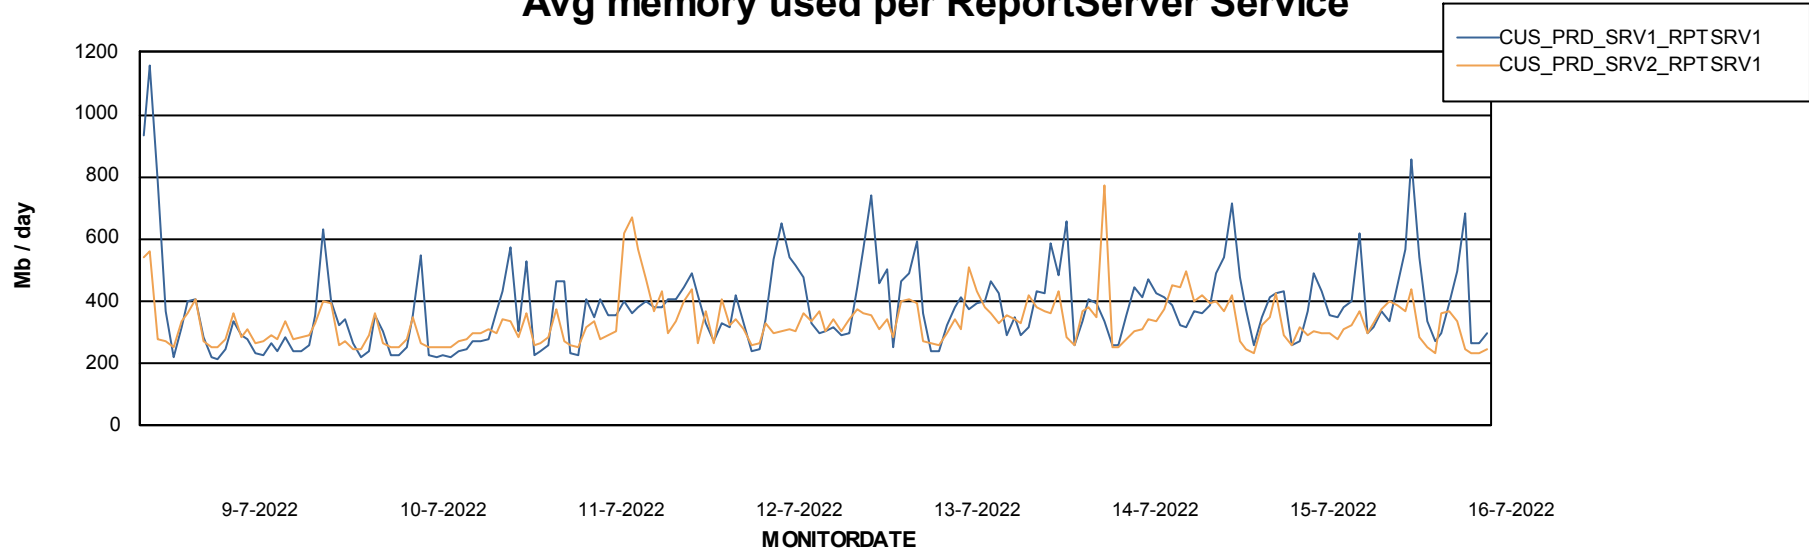

Avg users per day per ABS server

Weekly SLA Customer Report

Customer CUS_Production
Database ID 131

ABSSolute Web Component Services

Avg memory used per ReportServer Service

Weekly SLA Customer Report

Customer CUS_Production
Database ID 131