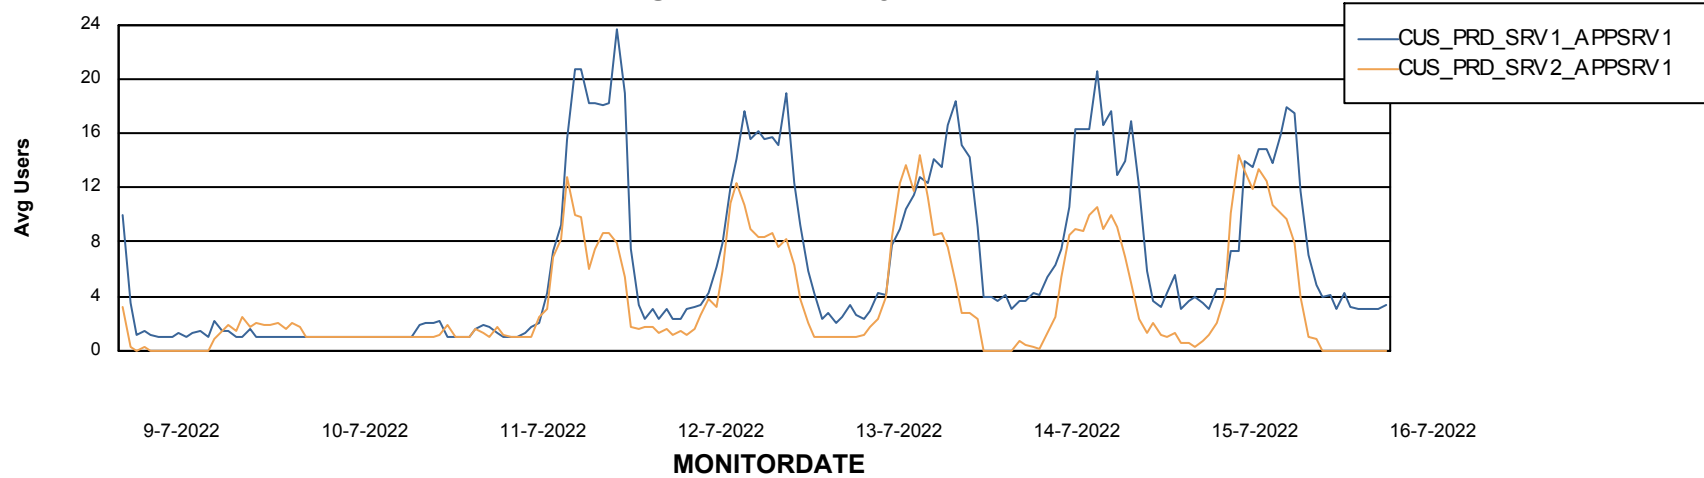

Avg users per day per ABS server