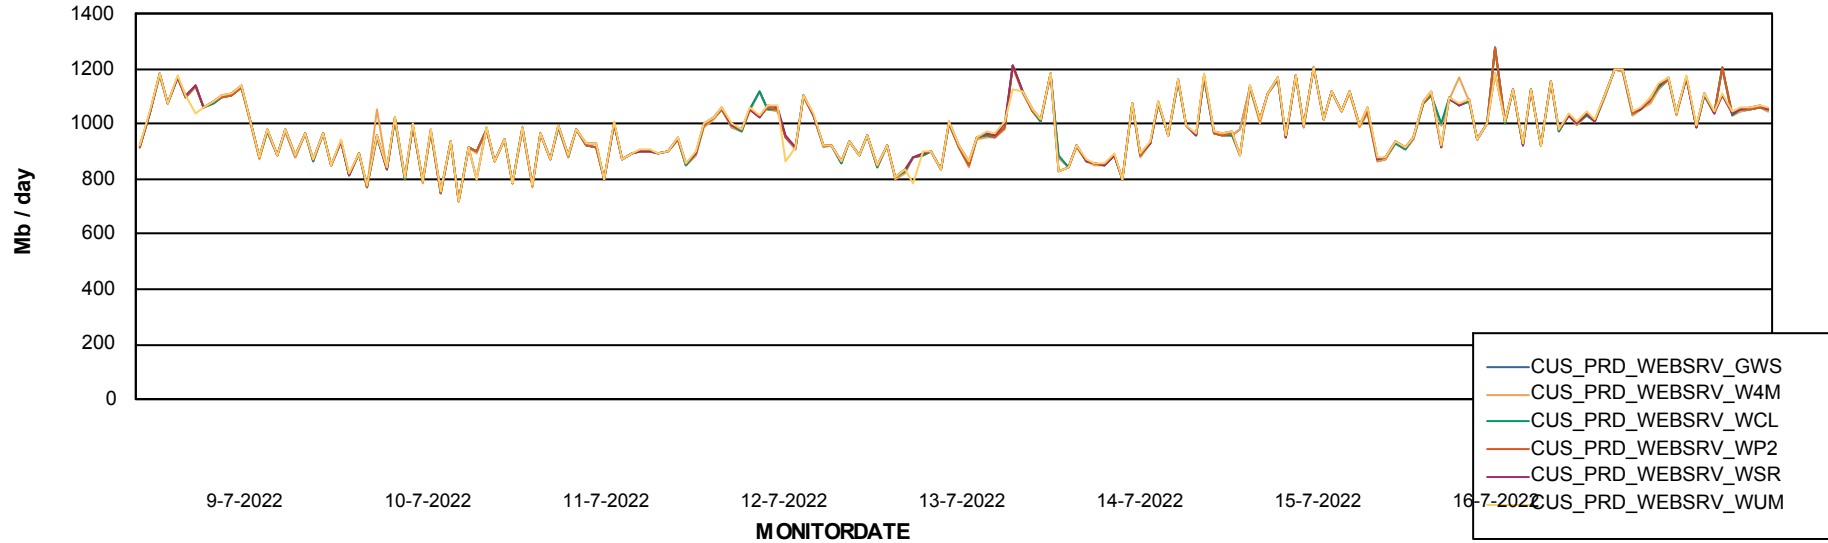

ABSSolute Web Component Services

Avg memory used per ABS Web component