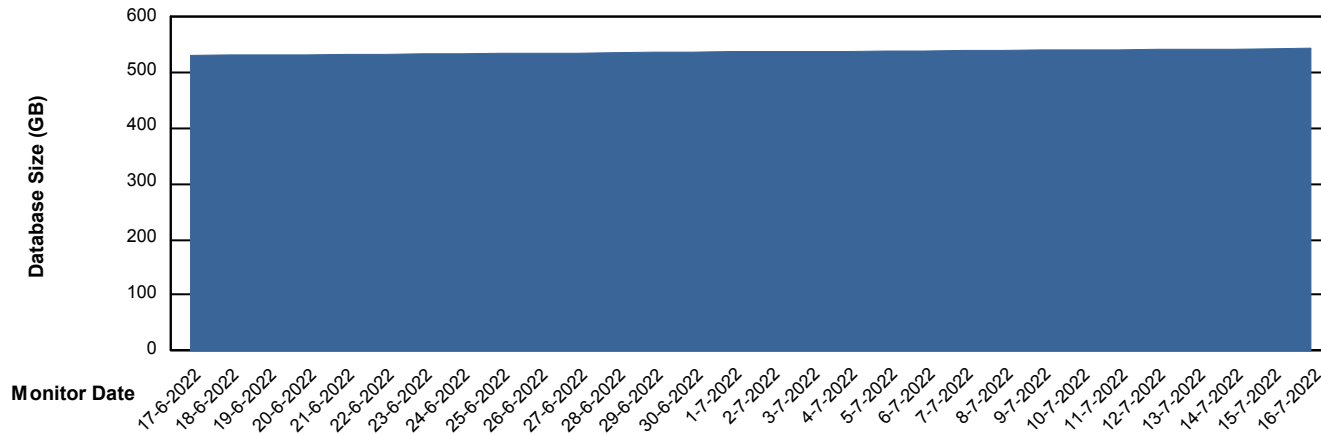

DATABASE SIZE CUS_ProdDB_Primary

Database growth over last month