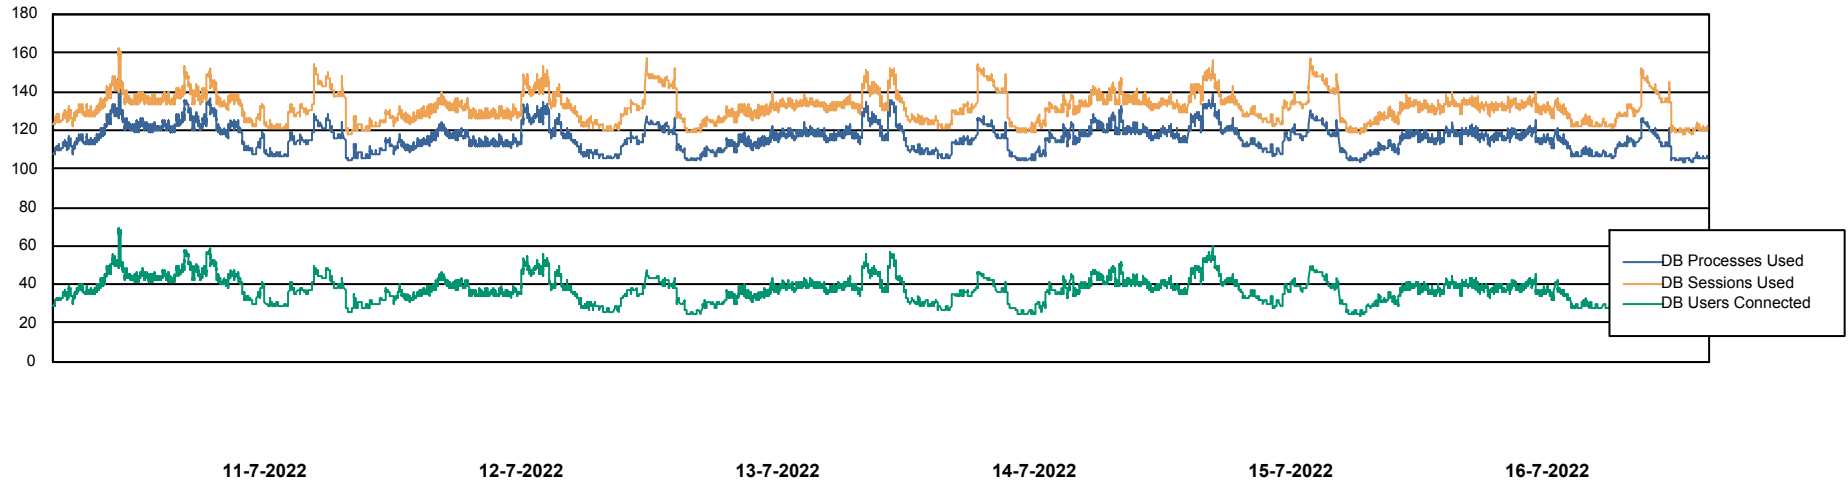

Harddisk Usage CUS_StandByDBSrv_ABSDb2

	Free disk space on C: (%)	Total disk space on C: (Gb)	Used disk space on C: (Gb)	Free disk space on D: (%)	Total disk space on D: (Gb)	Used disk space on D: (Gb)
16-7-2022	69	199	62	22	1,024	801
15-7-2022	69	199	62	22	1,024	800
14-7-2022	69	199	62	22	1,024	802
13-7-2022	69	199	62	22	1,024	800
12-7-2022	69	199	61	25	1,024	773
11-7-2022	69	199	61	26	1,024	754
10-7-2022	70	199	61	26	1,024	754

Weekly SLA Customer Report

Customer CUS_Production
Database ID 131

Database Performance CUS_ProdDB_Primary

Weekly SLA Customer Report

Customer CUS_Production
Database ID 131

Database Performance CUS_ProdDB_Standby