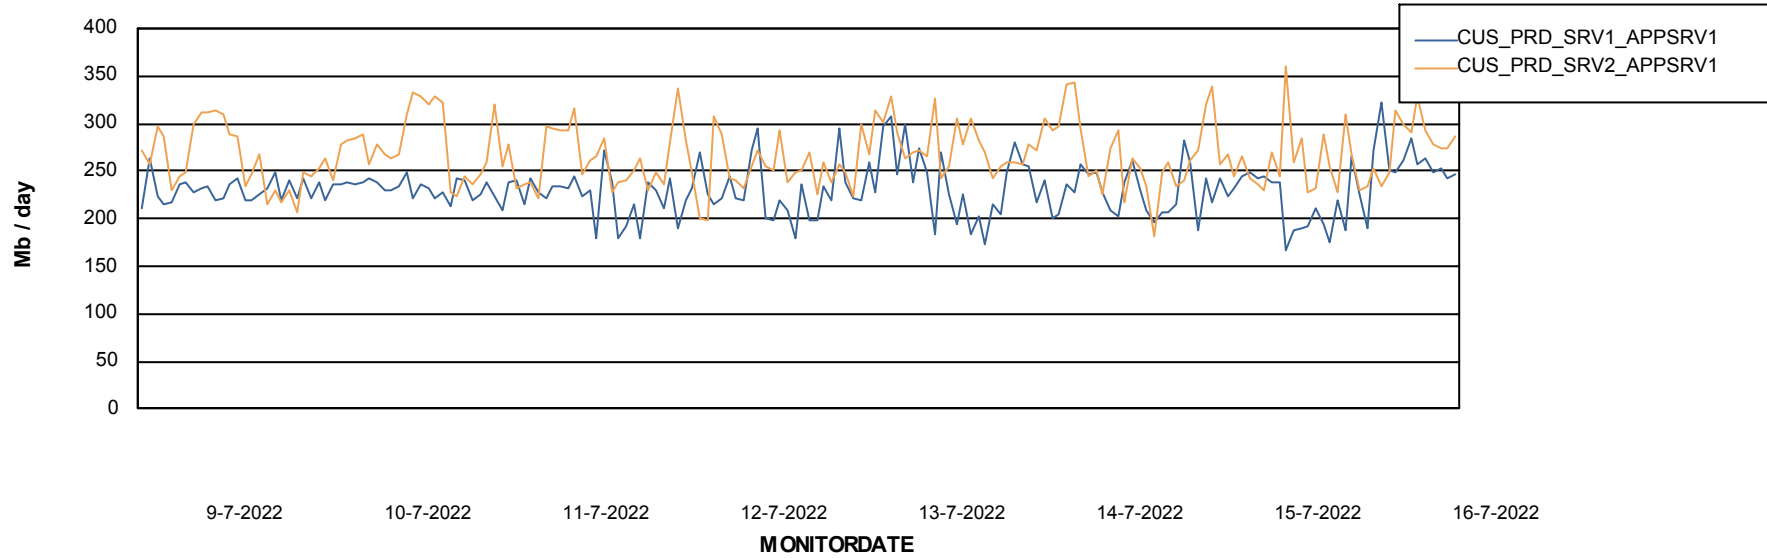

Standby Database Health CUS_Production

Recovery lag for last 7 days

Weekly SLA Customer Report

Customer CUS_Production
Database ID 131

ABSSolute Application Server Services

Avg memory used per ABS Server Service