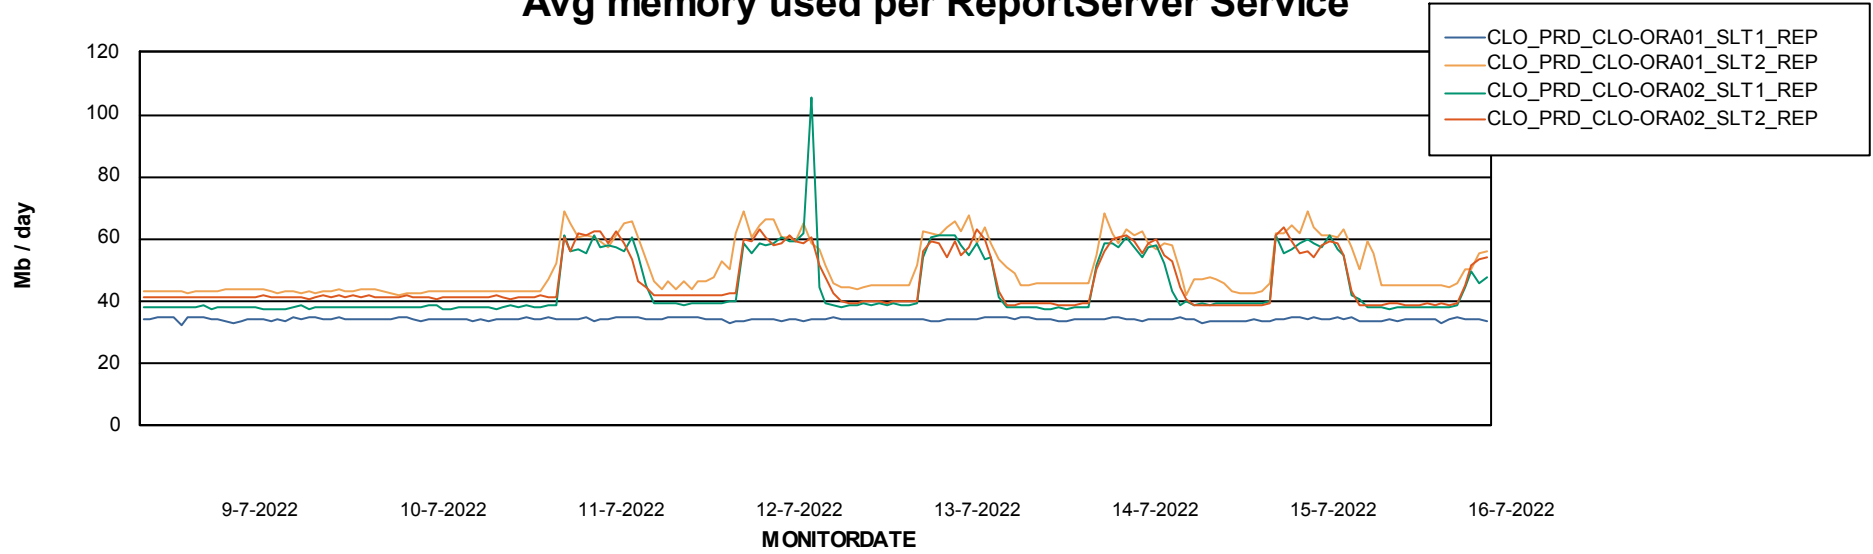

ABSSolute Application ReportServer Services

Avg memory used per ReportServer Service