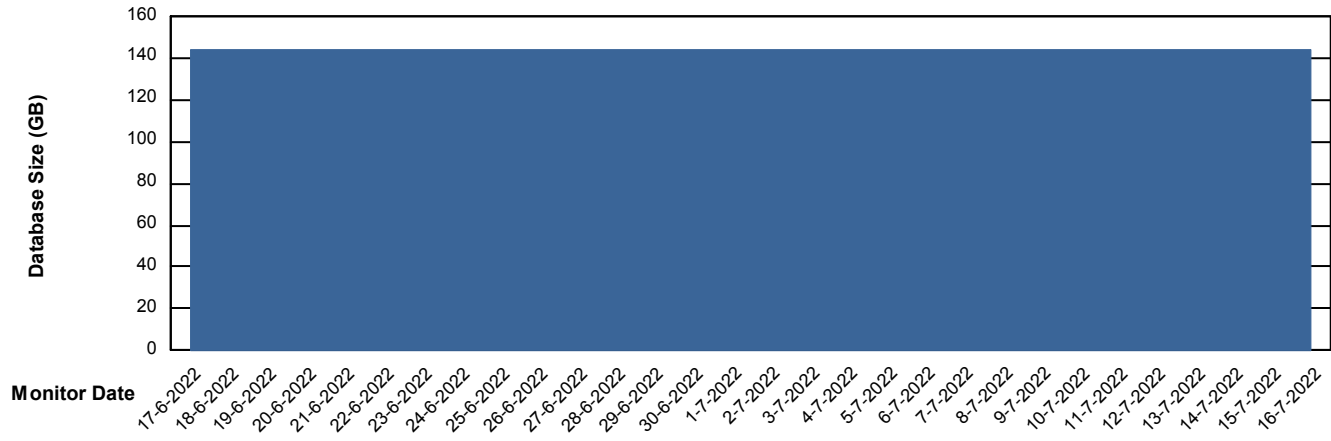

DATABASE SIZE CLODB_TEST_CLO-ORA02

Database growth over last month