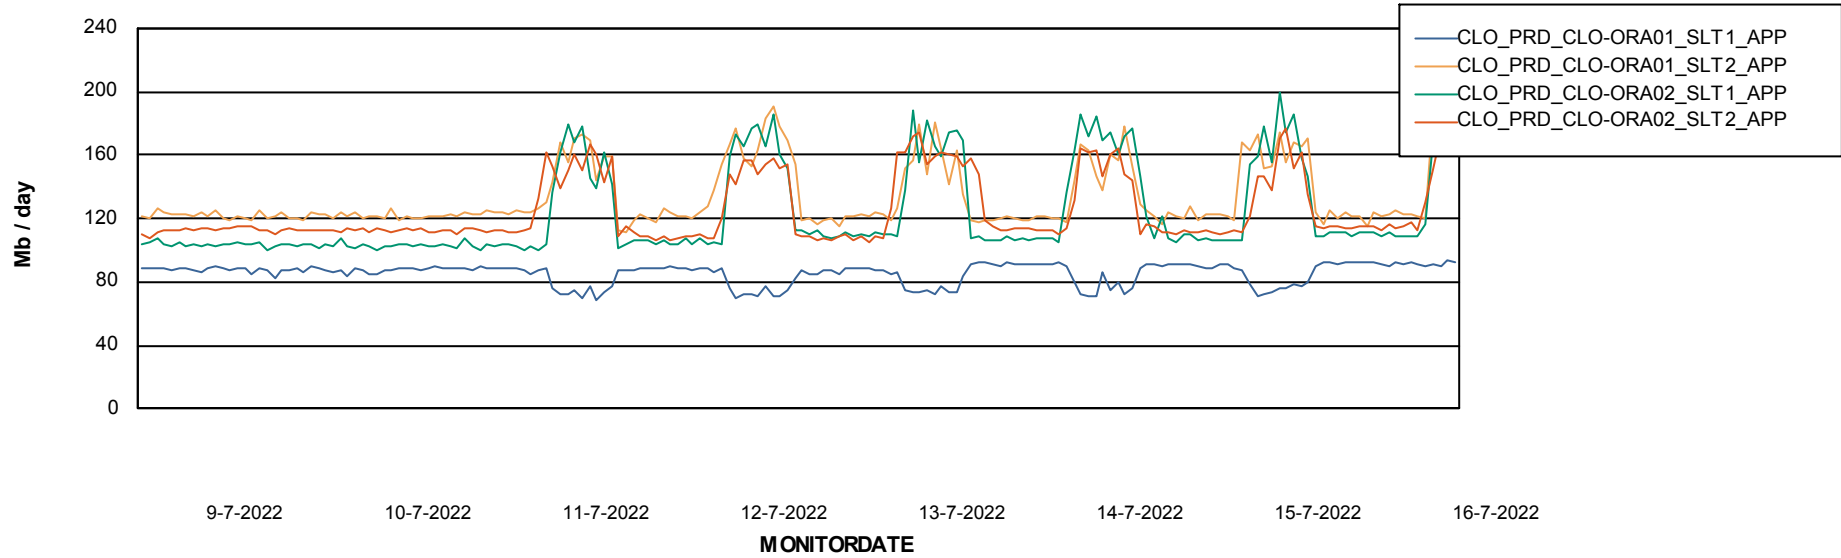

Date	Tablespace Name	Filesize (Gb)	Usedsize (Gb)	Percentage free
16-7-2022	ABSDATA	102	84	17
	INDX	225	188	16
15-7-2022	ABSDATA	102	84	17
	INDX	225	188	16
14-7-2022	ABSDATA	102	84	17
	INDX	225	188	16
13-7-2022	ABSDATA	102	84	17
	INDX	225	188	16
12-7-2022	ABSDATA	102	84	17
	INDX	225	188	17
11-7-2022	ABSDATA	102	84	17
	INDX	225	188	17
10-7-2022	ABSDATA	102	84	17
	INDX	225	188	17

Weekly SLA Customer Report

Customer CLO Production
 Database ID 38

Database Tablespace CLODB_TEST_CLO-ORA02

Date	Tablespace Name	Filesize (Gb)	Usedsize (Gb)	Percentage free
16-7-2022	ABSDATA	88	47	47
	INDX	112	94	16
15-7-2022	ABSDATA	88	47	47
	INDX	112	94	16
14-7-2022	ABSDATA	88	47	47
	INDX	112	94	16
13-7-2022	ABSDATA	88	47	47
	INDX	112	94	16
12-7-2022	ABSDATA	88	47	47
	INDX	112	94	16
11-7-2022	ABSDATA	88	47	47
	INDX	112	94	16
10-7-2022	ABSDATA	88	47	47
	INDX	112	94	16

Weekly SLA Customer Report

Customer CLO Production
Database ID 38

ABSSolute Application Server Services

Avg memory used per ABS Server Service

Avg users per day per ABS server

Weekly SLA Customer Report

Customer CLO Production
Database ID 38