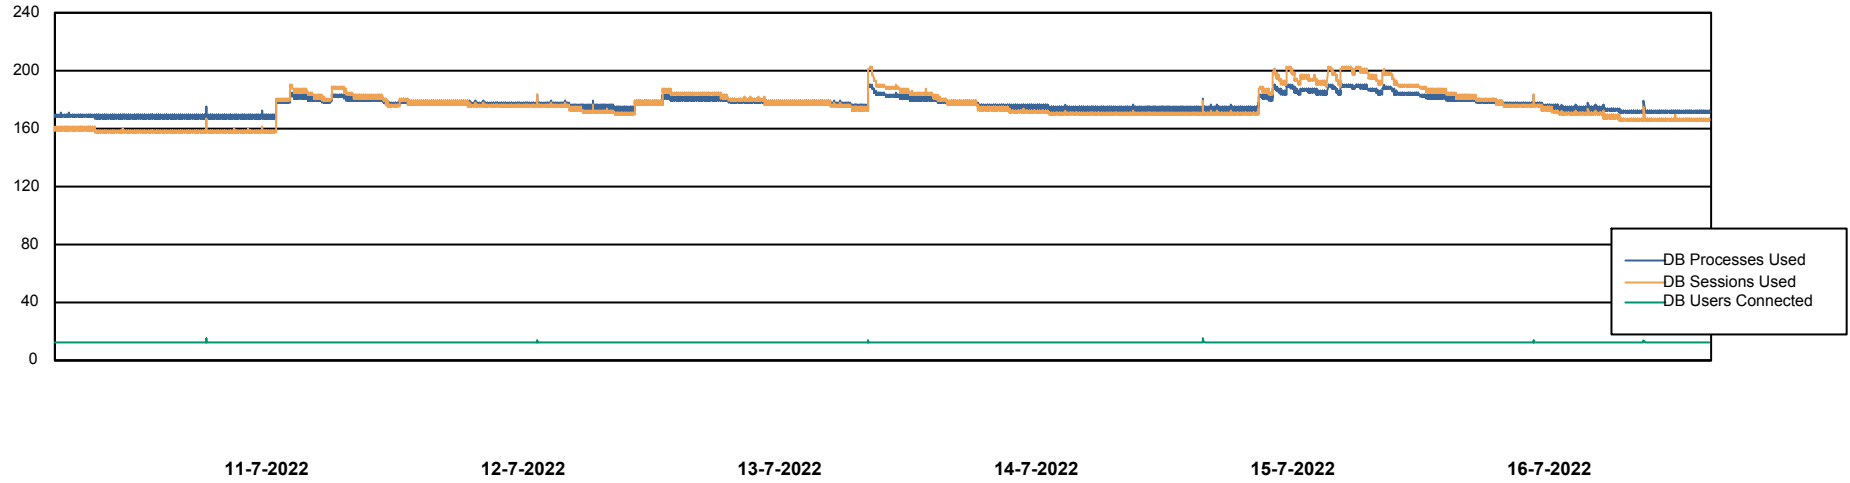

Database Performance CLODB_TEST_CLO-ORA02