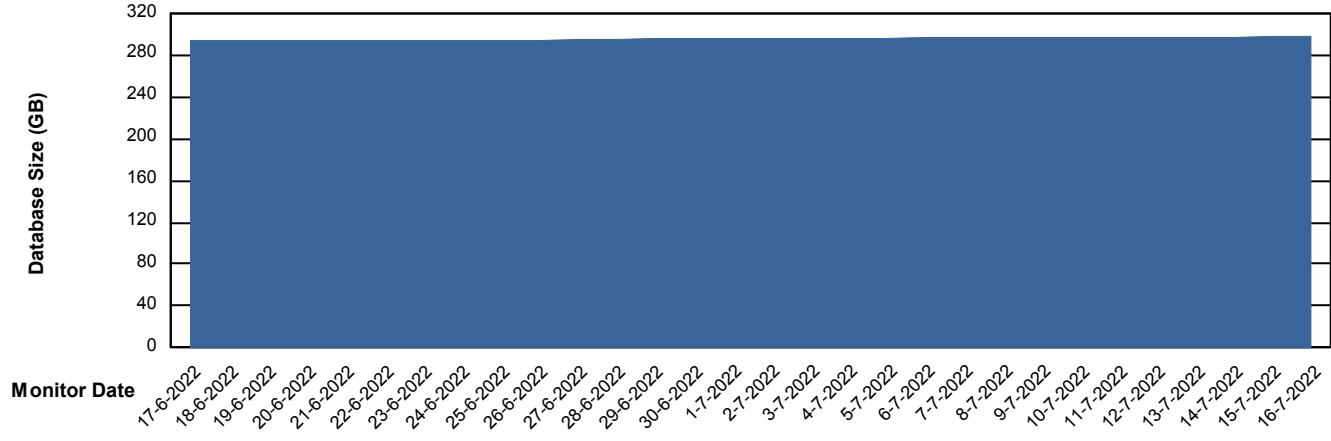

DATABASE SIZE CLODB_PRD_CLO-ORA01

Database growth over last month