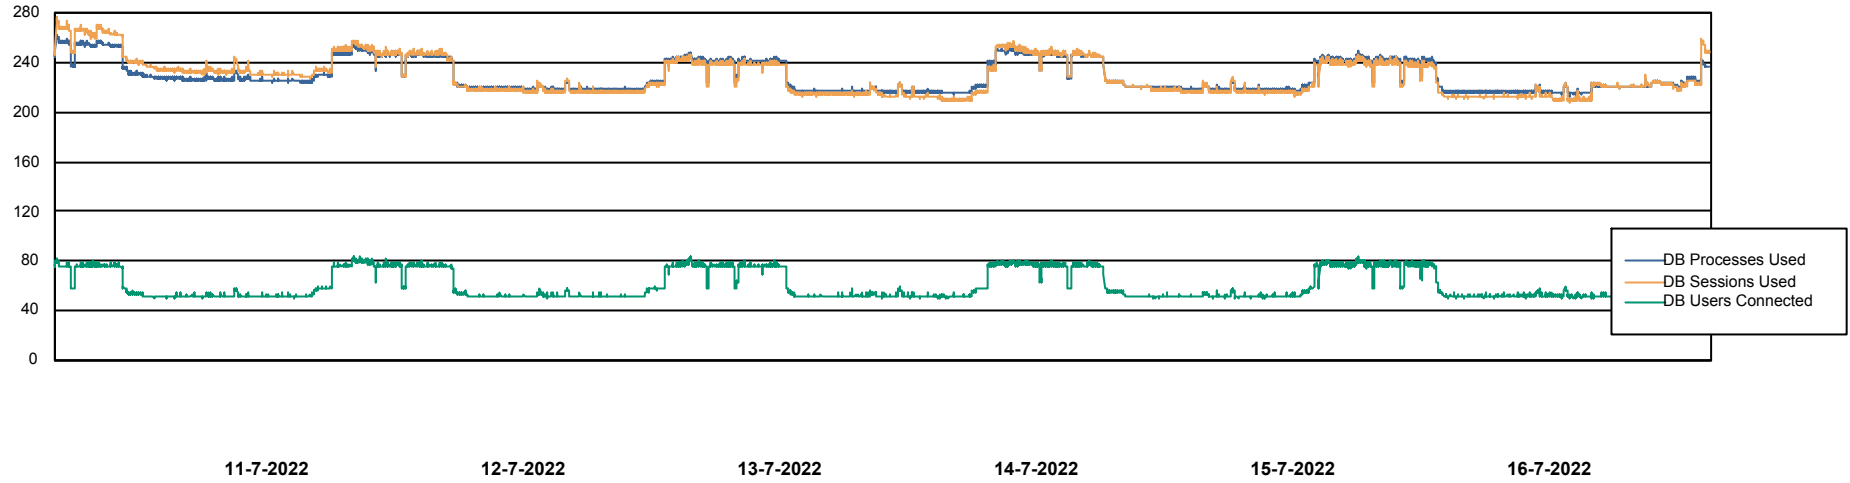

Database Performance CLODB_PRD_CLO-ORA01