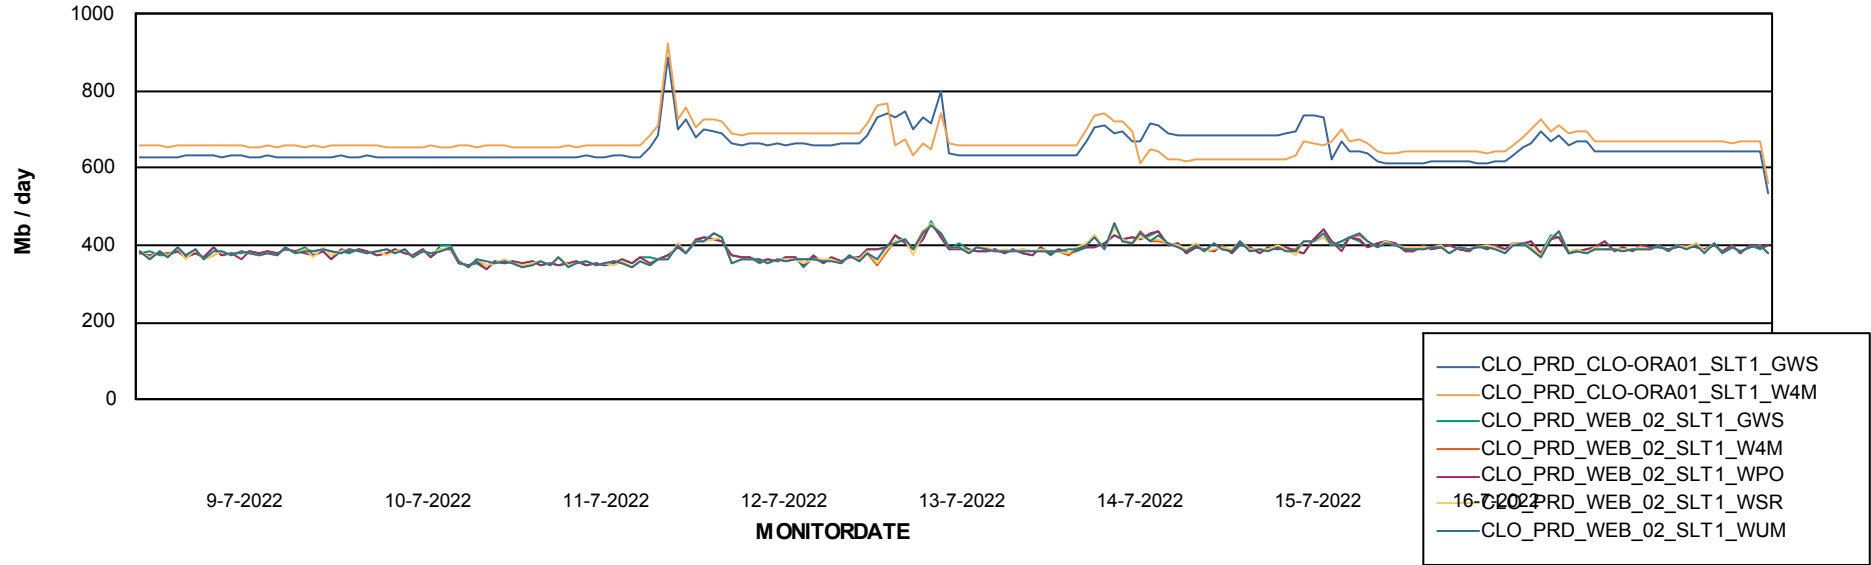

ABSSolute Application ReportServer Services

Avg memory used per ReportServer Service

Weekly SLA Customer Report

Customer CLO Production
Database ID 38

ABSSolute Web Component Services

Avg memory used per ABS Web component