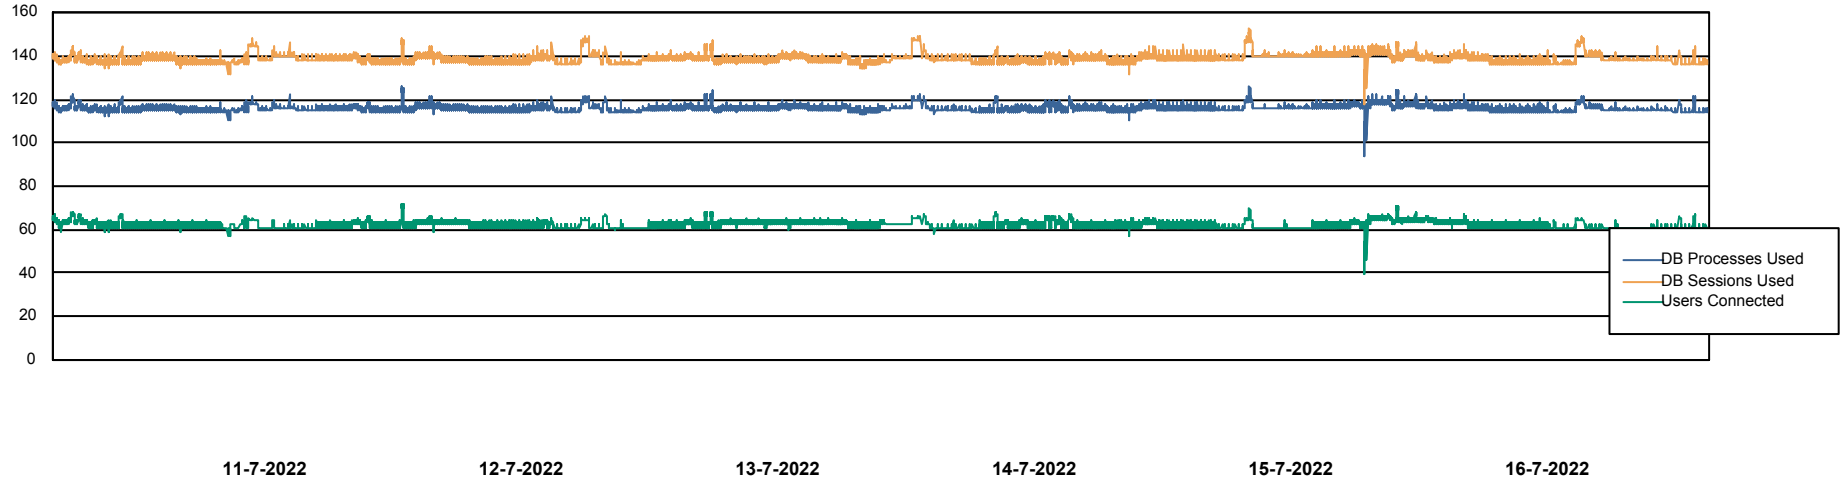

Database Performance CIWDB_Production