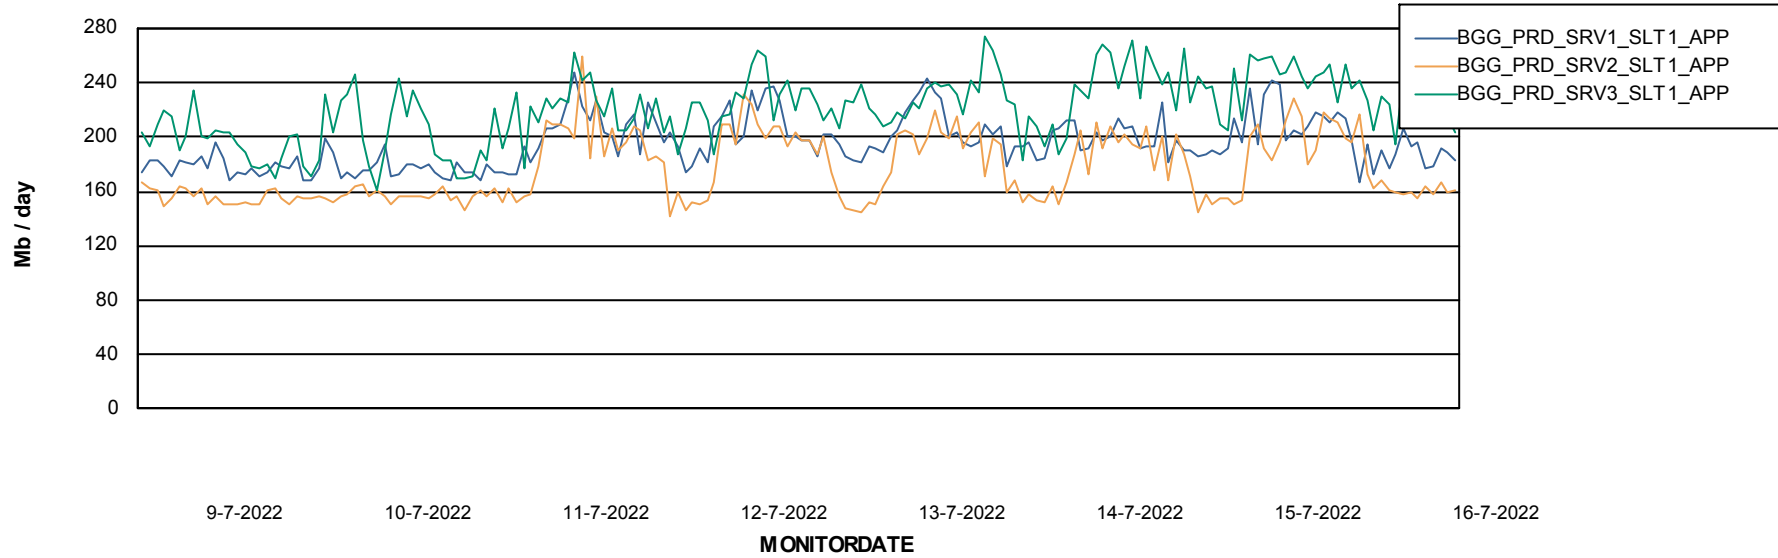

ABSolute Application Server Services

Avg memory used per ABS Server Service