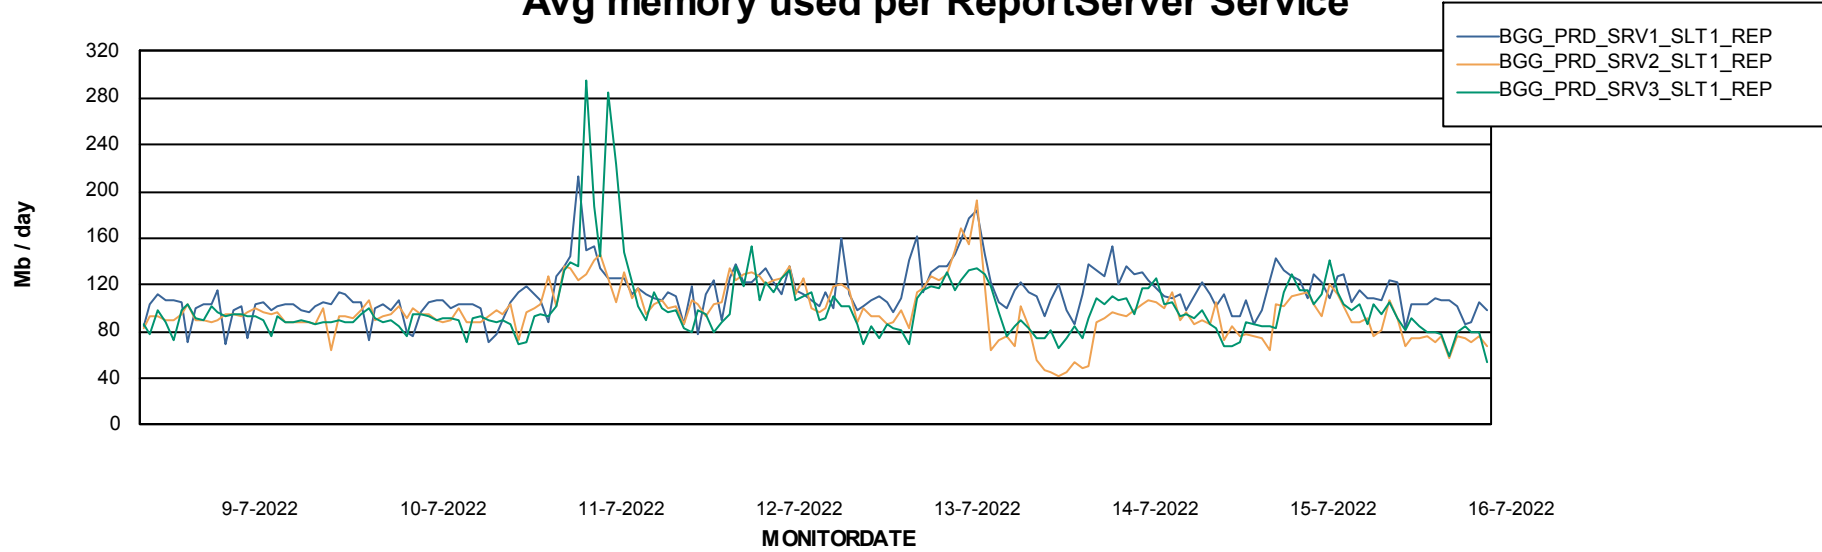

ABSSolute Application ReportServer Services

Avg memory used per ReportServer Service