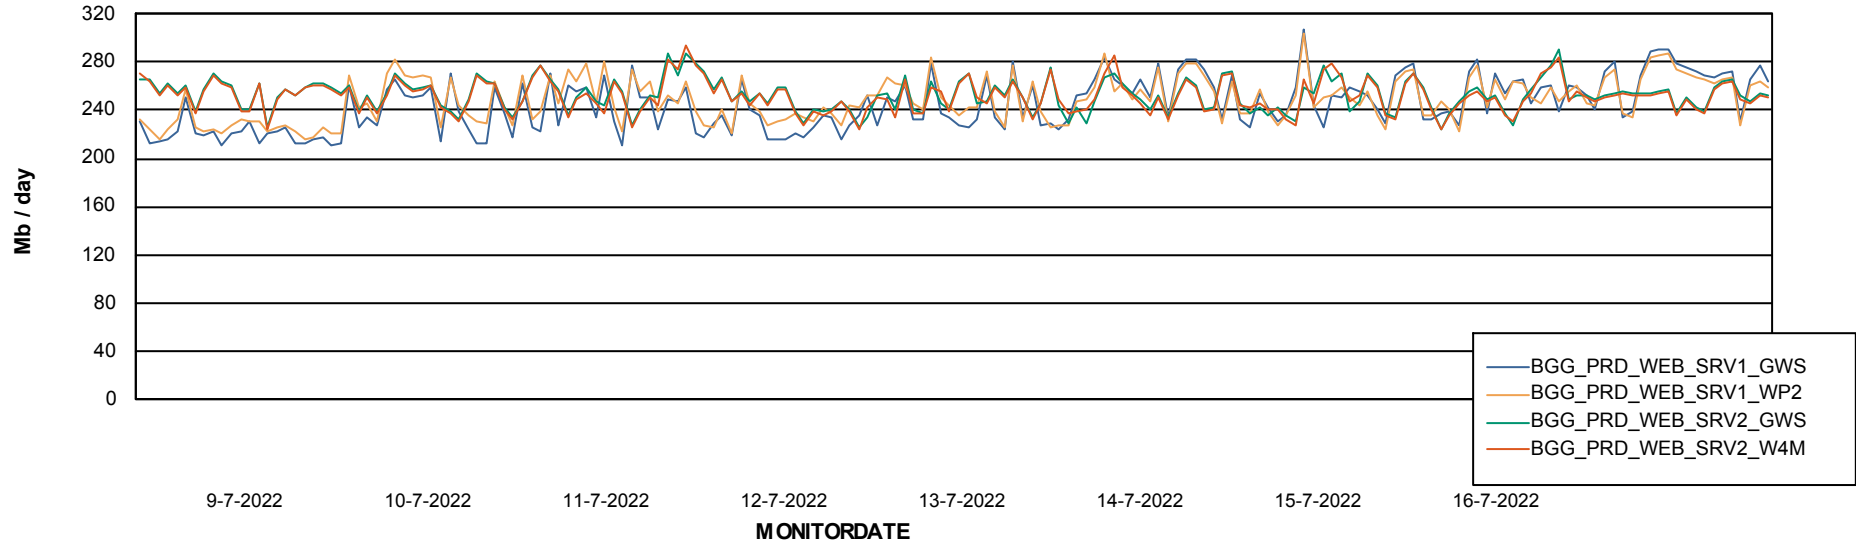

ABSolute Web Component Services

Avg memory used per ABS Web component