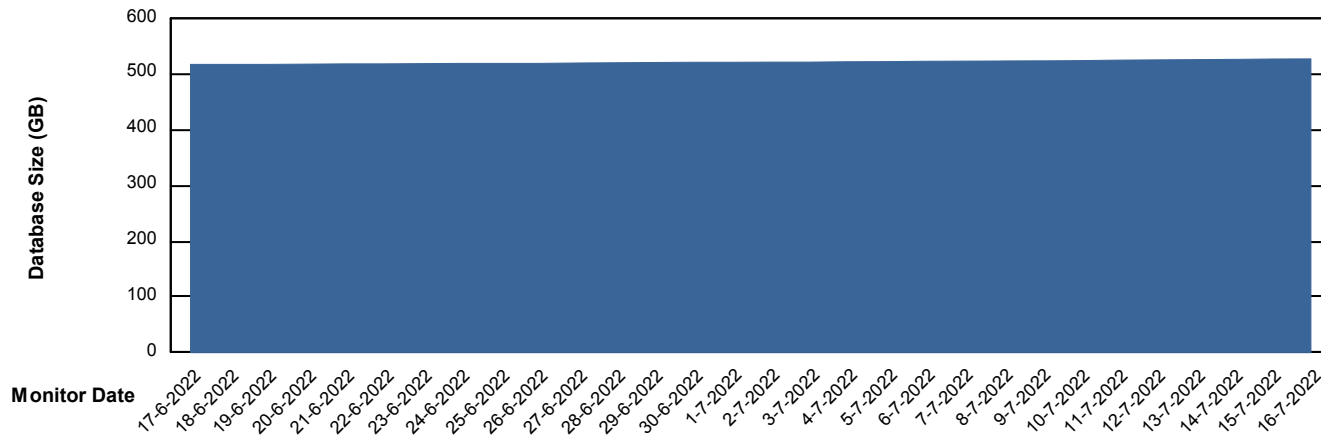

DATABASE SIZE BGGDB_Production

Database growth over last month