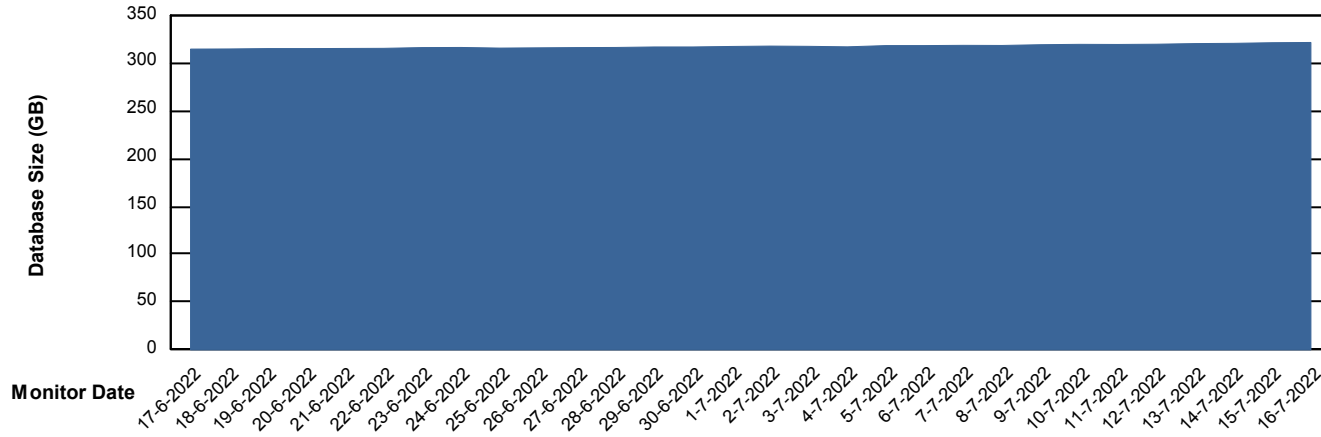

DATABASE SIZE BGGDB_BI

Database growth over last month