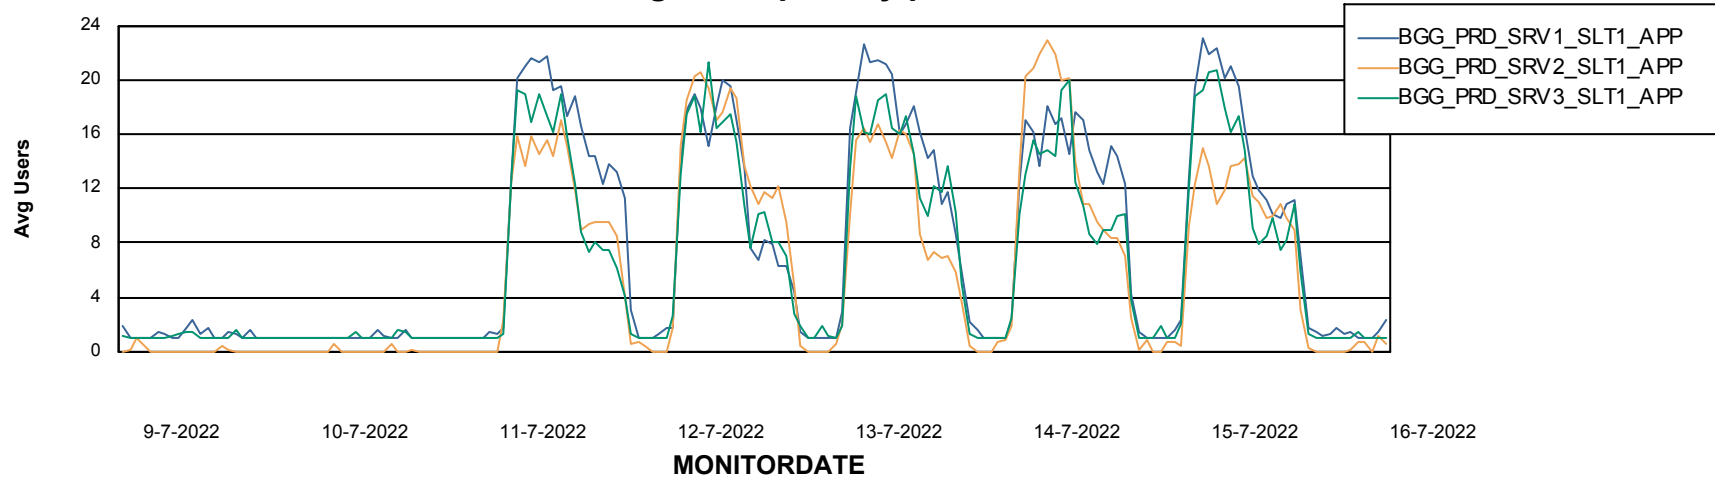

Avg users per day per ABS server