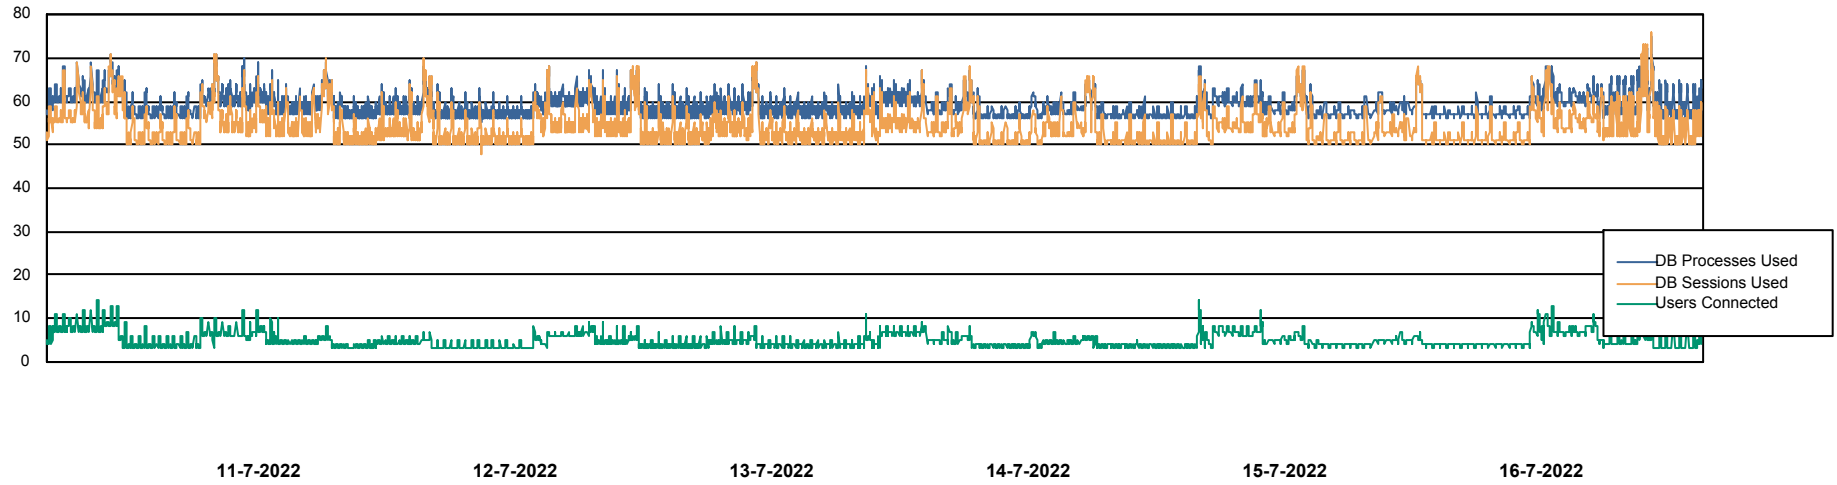

Database Performance BGGDB_BI