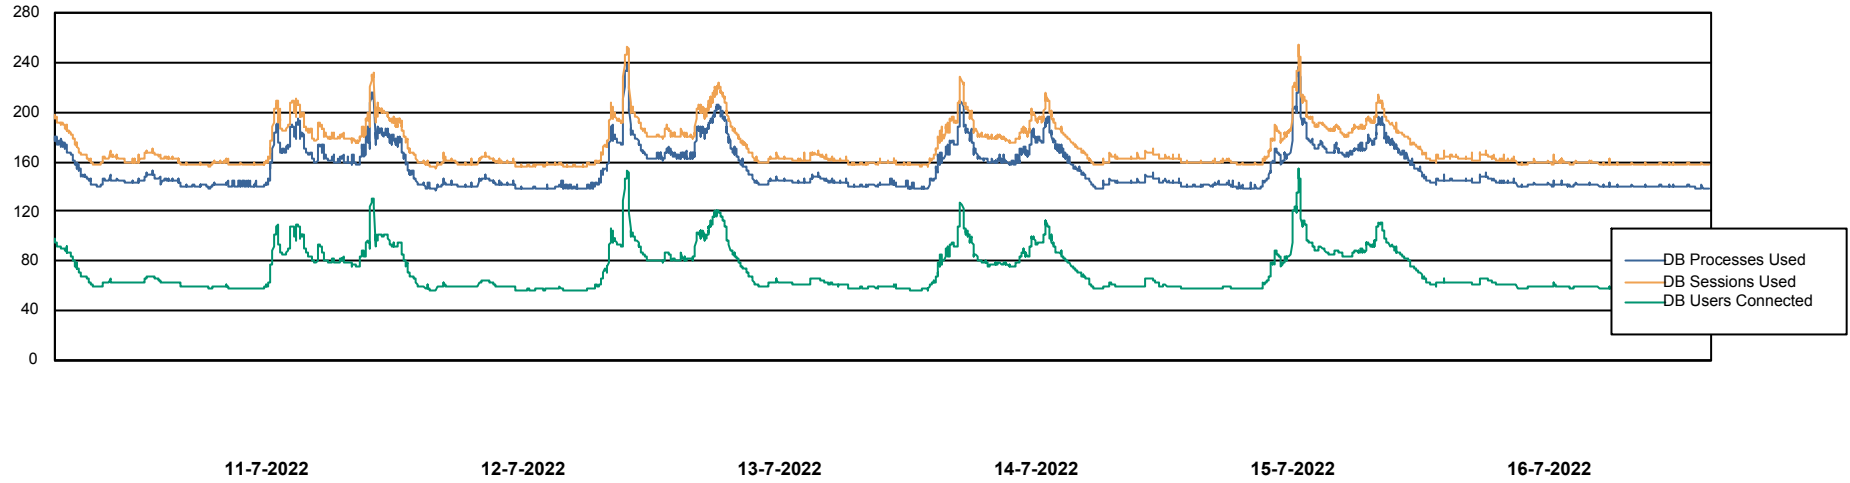

Weekly SLA Customer Report

Customer AUJ Production
Database ID 41

Database Performance AUJ Prod. BI DB (PABSBI1 server)

Weekly SLA Customer Report

Customer AUJ Production
Database ID 41

Database Performance AUJ_DB1_Primary