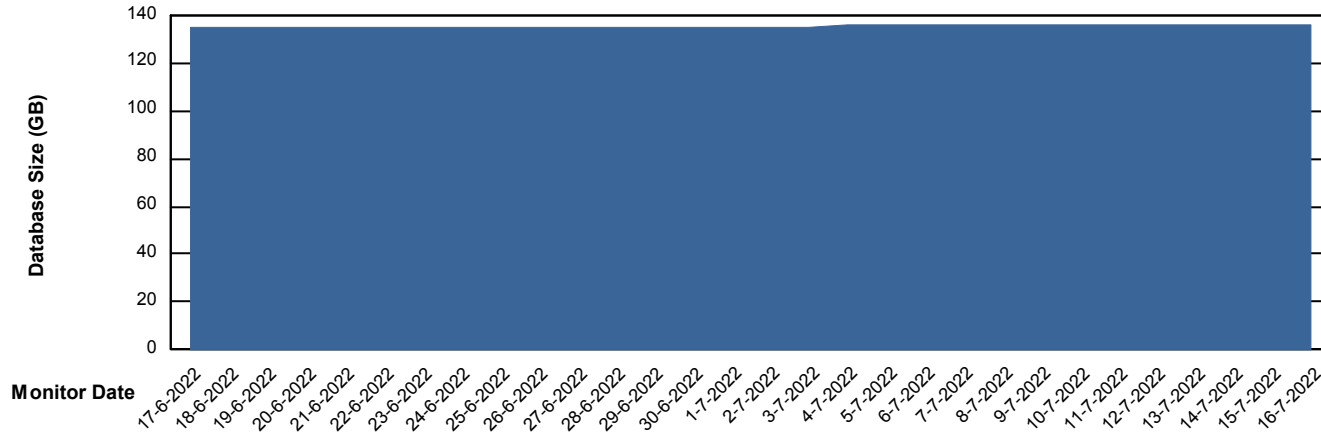

DATABASE SIZE AUJ Prod. BI DB (PABSBI1 server)

Database growth over last month