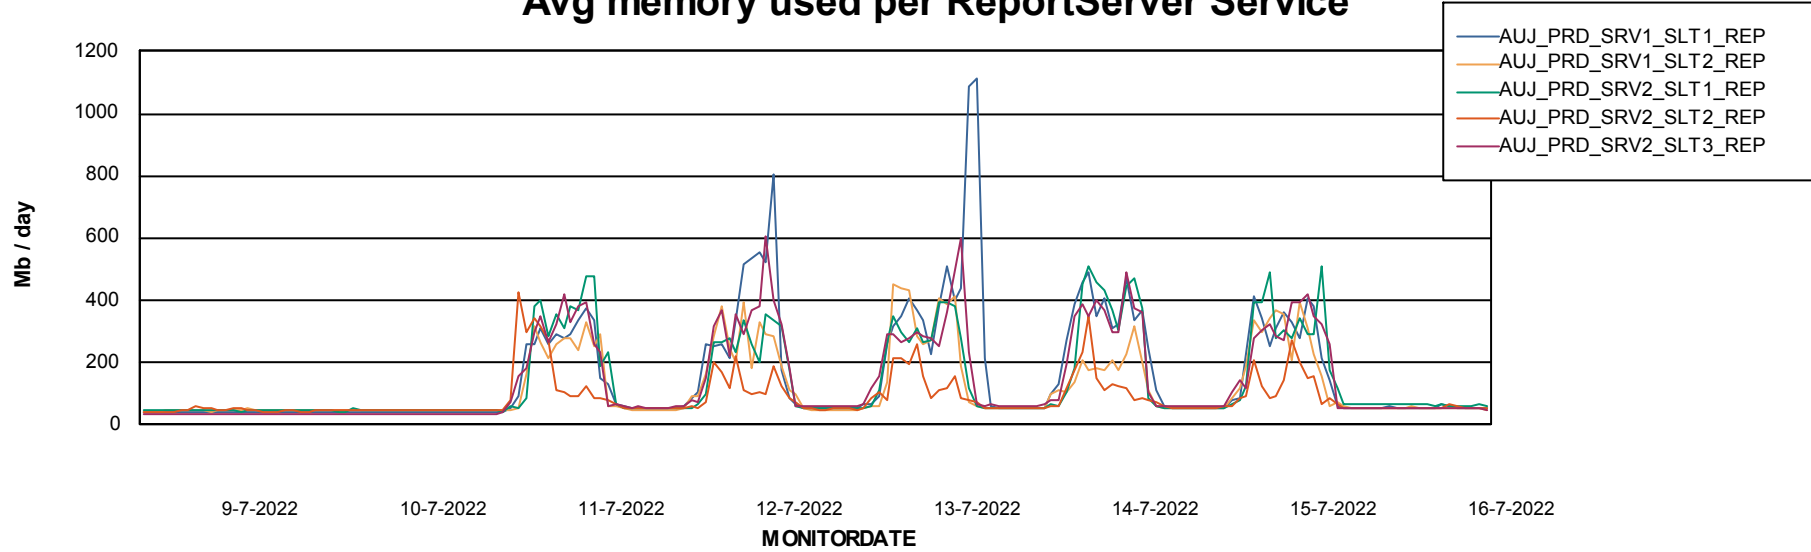

ABSSolute Application ReportServer Services

Avg memory used per ReportServer Service