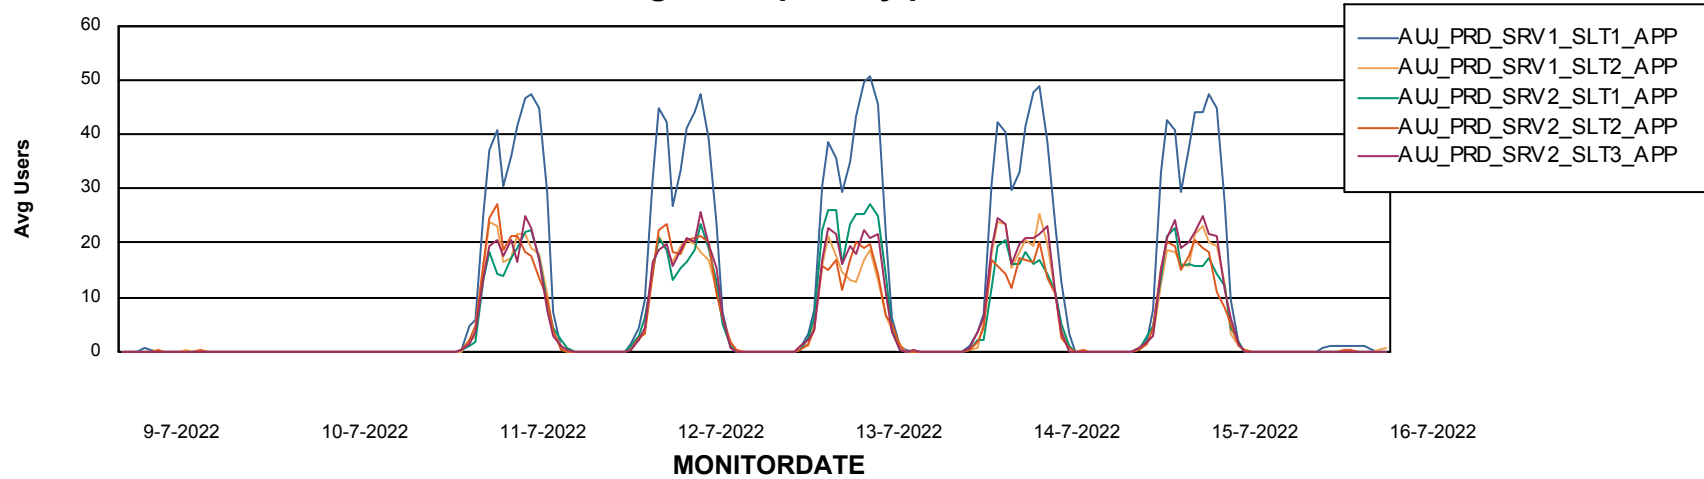

Weekly SLA Customer Report

Customer AUJ Production
Database ID 41

ABSSolute Application Server Services

Avg memory used per ABS Server Service

Avg users per day per ABS server

Weekly SLA Customer Report

Customer AUJ Production
Database ID 41