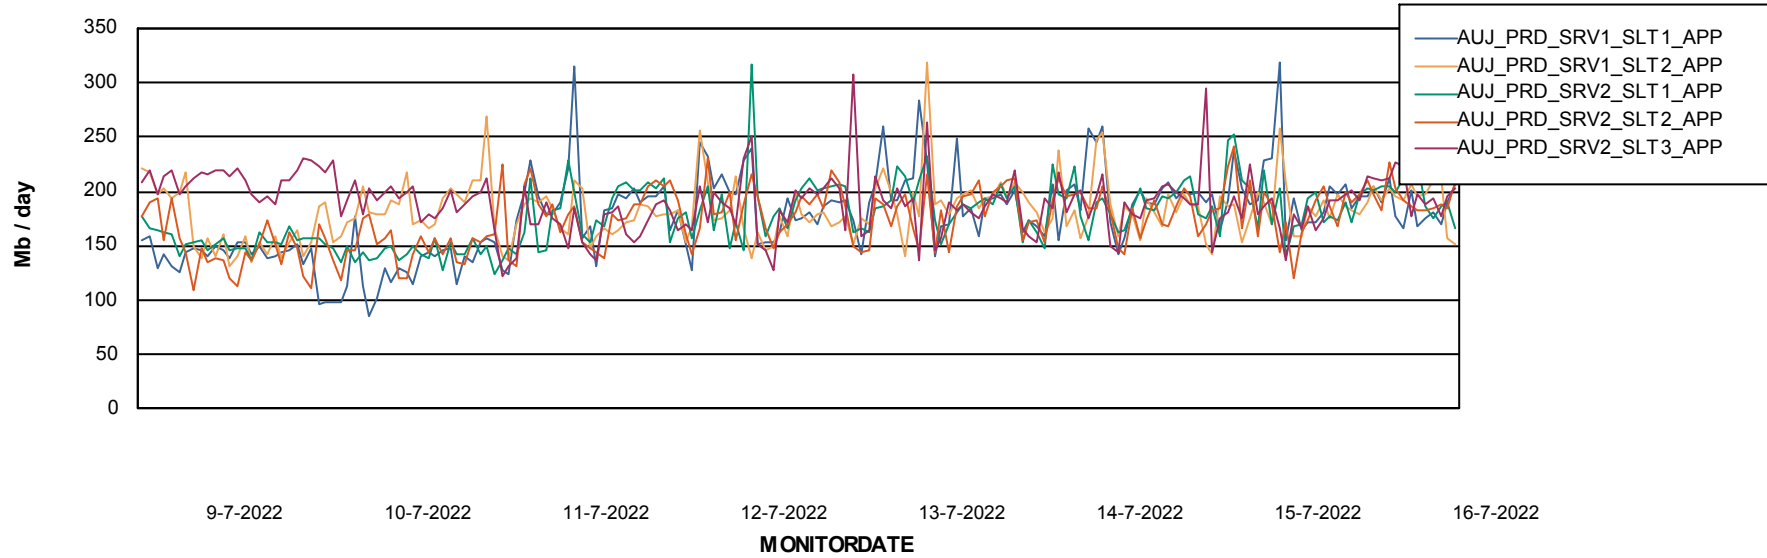

ABSSolute Application Server Services

Avg memory used per ABS Server Service