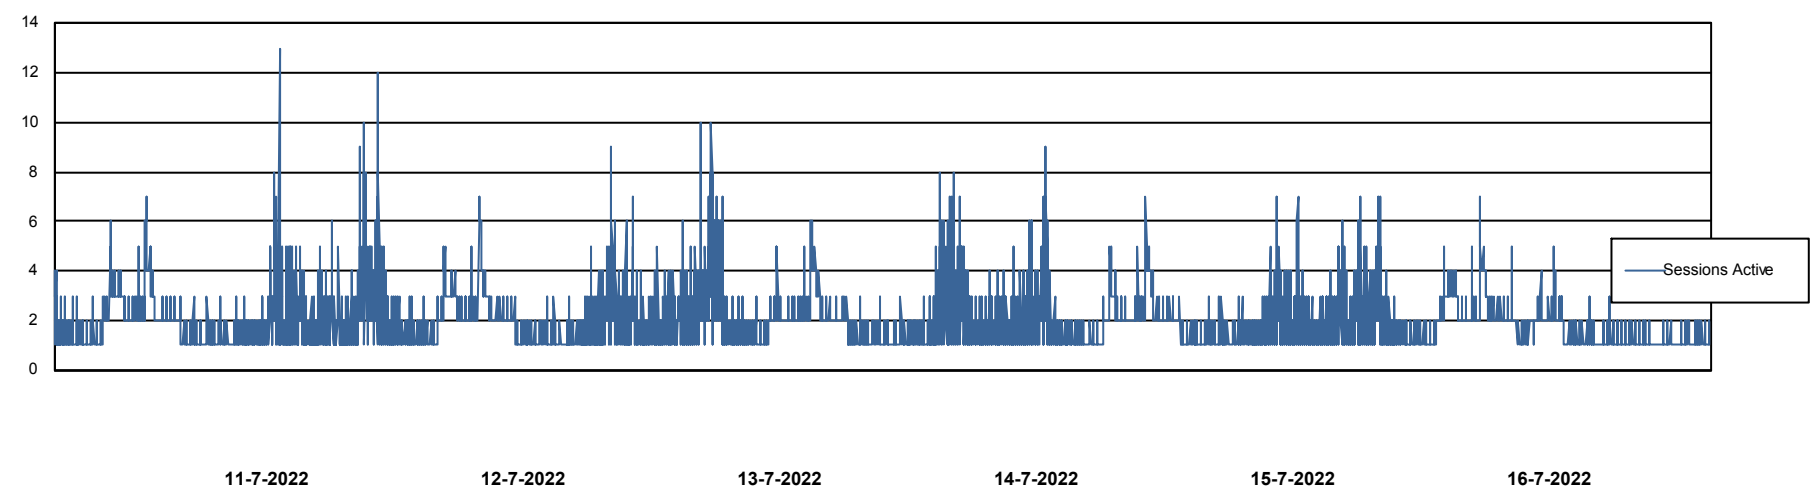

Weekly SLA Customer Report

Customer AUJ Production
Database ID 41

Database Performance AUJ Prod. BI DB (PABSBI1 server)

Weekly SLA Customer Report

Customer AUJ Production
Database ID 41

Database Performance AUJ_DB1_Primary