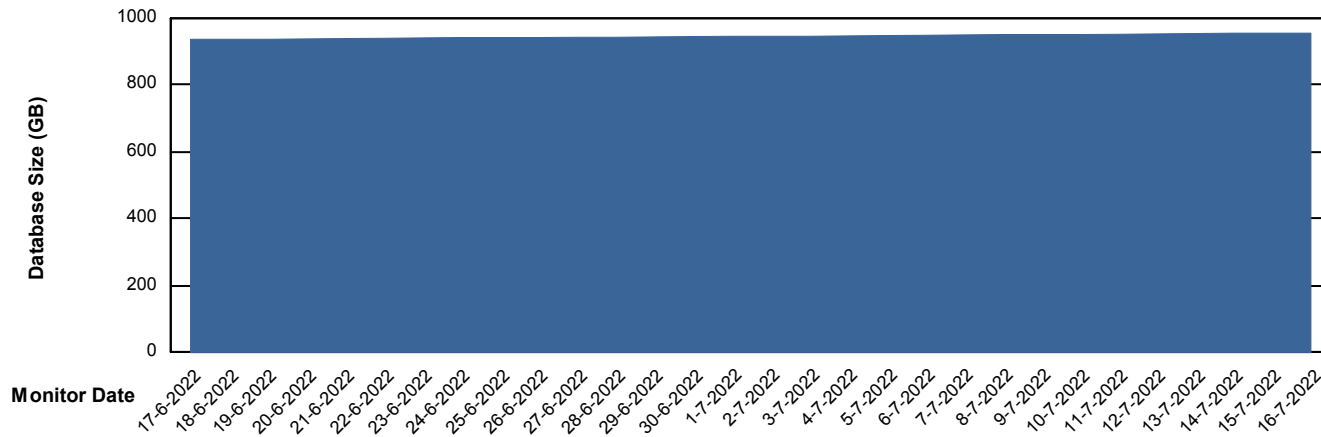

Weekly SLA Customer Report

Customer AUJ Production
Database ID 41

DATABASE SIZE AUJ Prod. BI DB (PABSBI1 server)

Database growth over last month

DATABASE SIZE AUJ_DB1_Primary

Database growth over last month