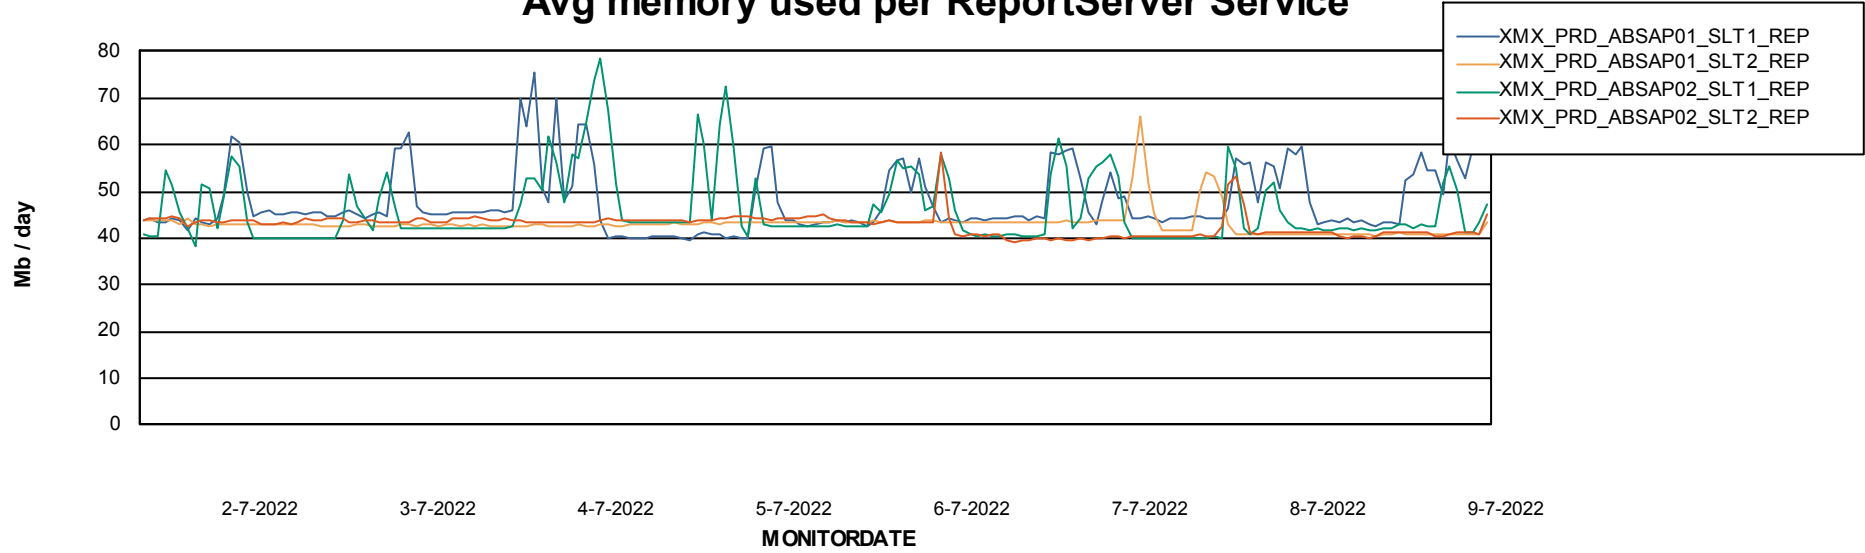

Weekly SLA Customer Report

Customer XMX Production
Database ID 146

Standby Database Health XMX Production

Recovery lag for last 7 days

Weekly SLA Customer Report

Customer XMX Production
Database ID 146

ABSolute Application Server Services

Avg memory used per ABS Server Service

Avg users per day per ABS server

Weekly SLA Customer Report

Customer XMX Production
Database ID 146

ABSSolute Application ReportServer Services

Avg memory used per ReportServer Service

Weekly SLA Customer Report

Customer XMX Production
Database ID 146

ABSSolute Web Component Services

Avg memory used per ABS Web component

Weekly SLA Customer Report

Customer XMX Production
Database ID 146

Disaster per ABS component