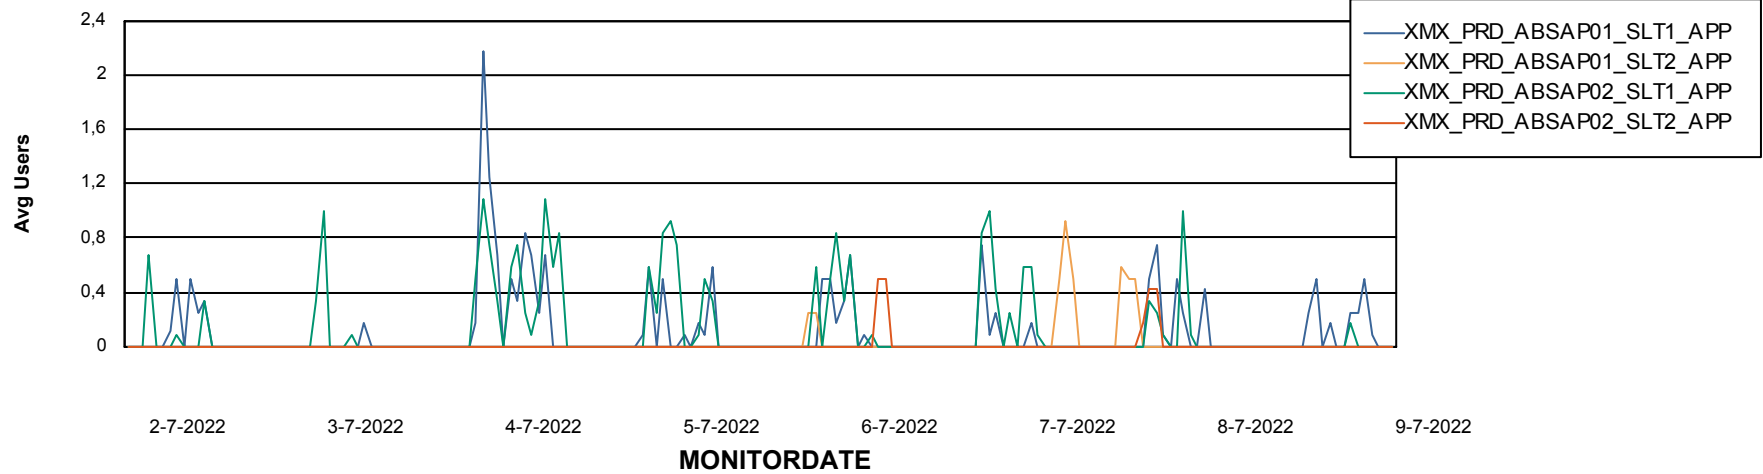

Avg users per day per ABS server