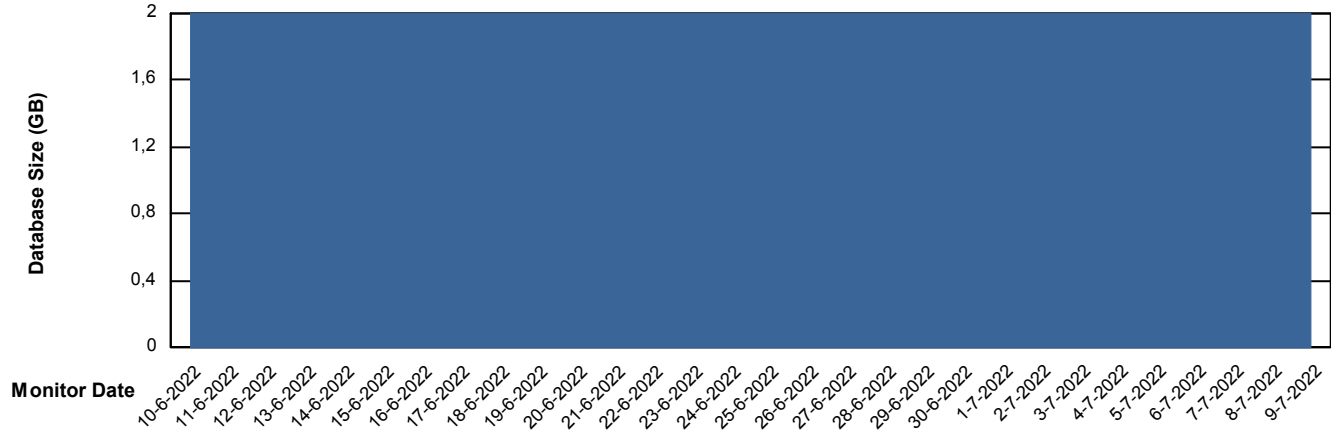

DB Processes Max 4
DB Processes Max 1,000
DB Processes Max 0

Weekly SLA Customer Report

Customer XMX Production
 Database ID 146

DATABASE SIZE XMX_PROD_ABSDB01_PRDB

Database growth over last month

Database Tablespace XMX_PROD_ABSDB01_PRDB