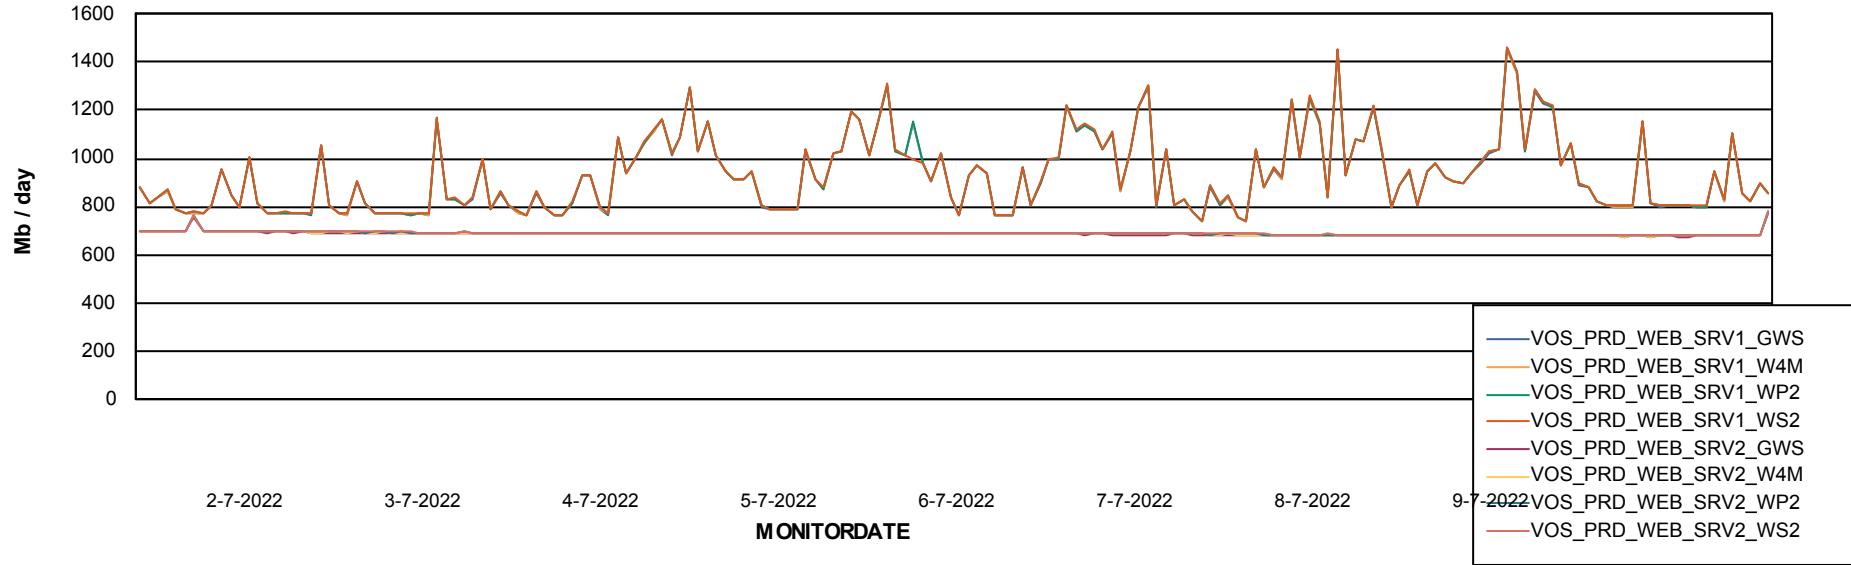

ABSSolute Web Component Services

Avg memory used per ABS Web component