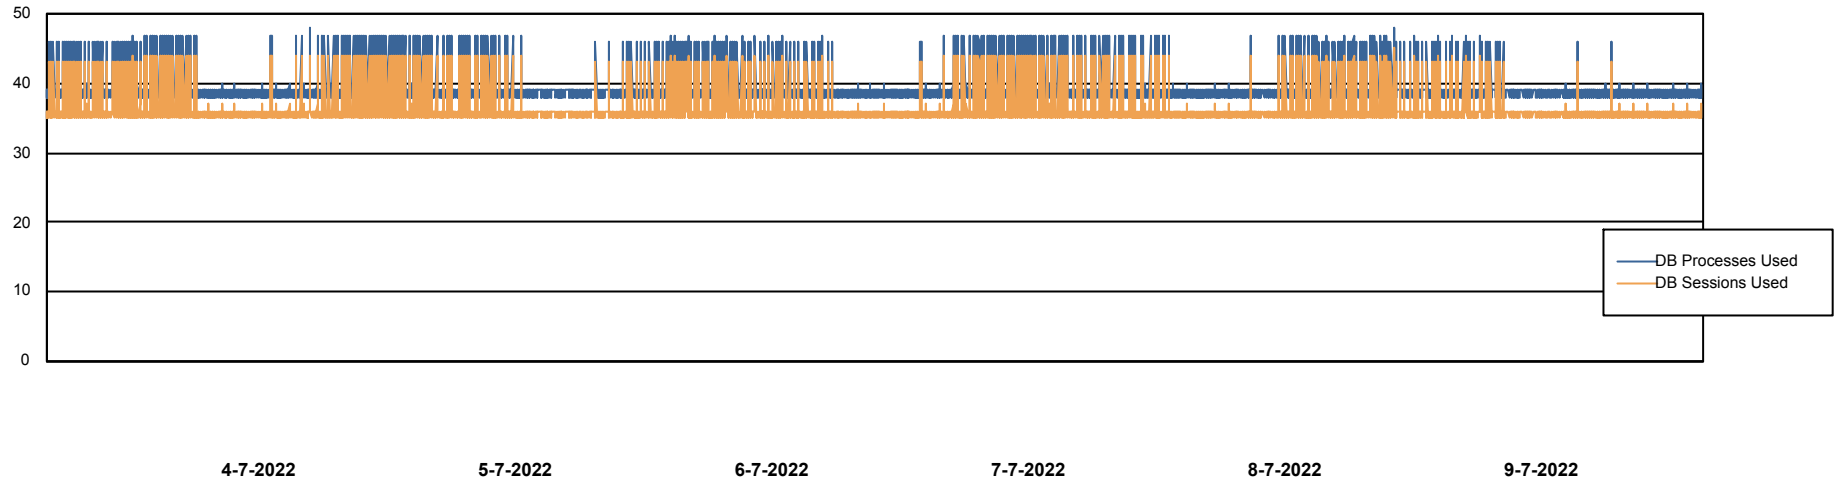

Database Performance VOSDB_Standby

DB Processes Max 1,000