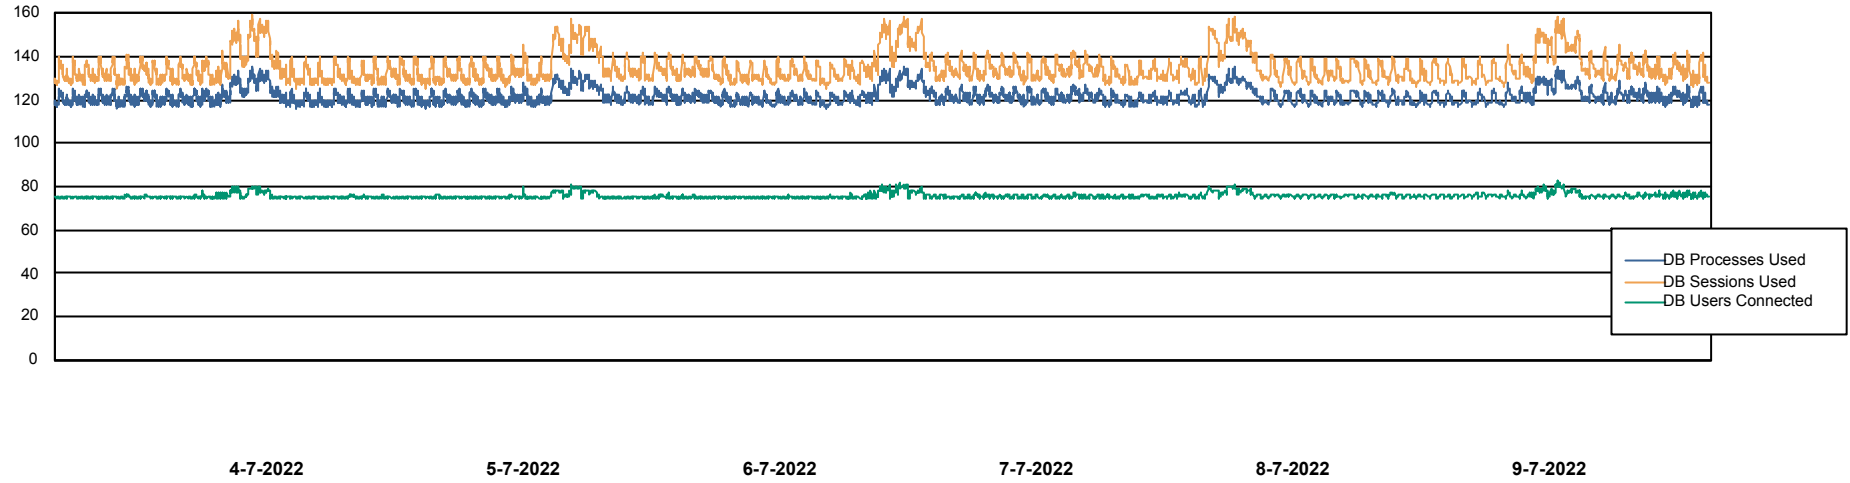

Database Performance VOSDB_BI