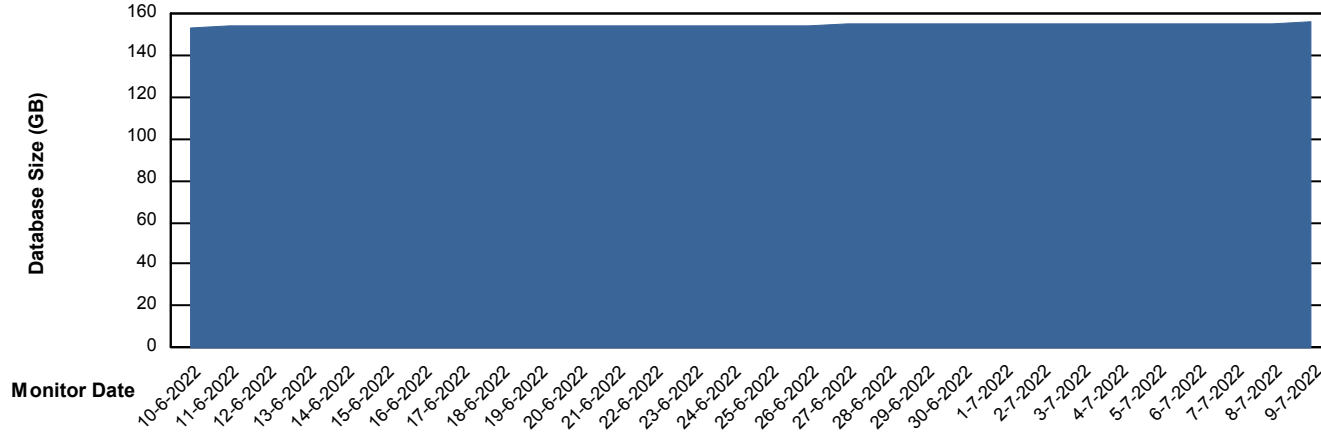

Customer VOS_Production
Database ID 143

Database Performance VOSDB_Standby

DB Processes Max 1,000

Weekly SLA Customer Report

Customer VOS_Production
Database ID 143

DATABASE SIZE VOSDB_BI

Database growth over last month