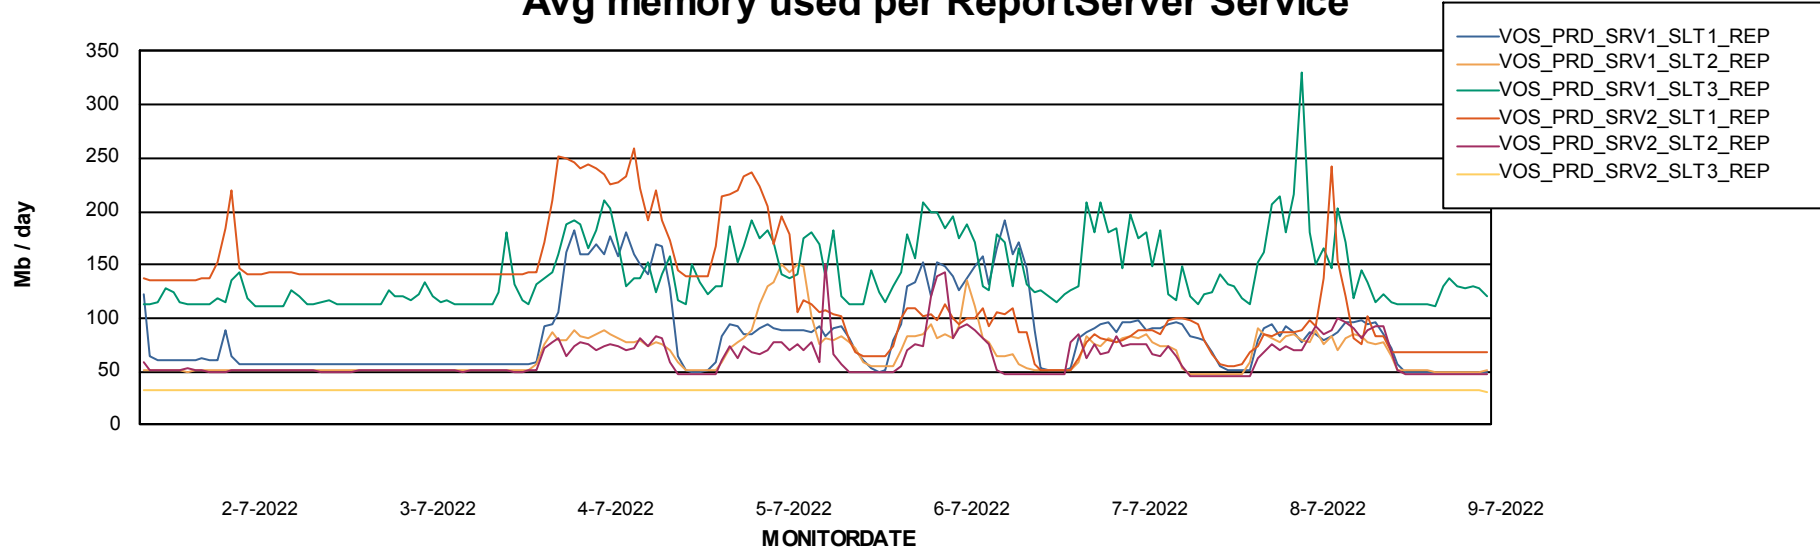

Avg users per day per ABS server

Weekly SLA Customer Report

Customer VOS_Production
Database ID 143

ABSSolute Application ReportServer Services

Avg memory used per ReportServer Service

Weekly SLA Customer Report