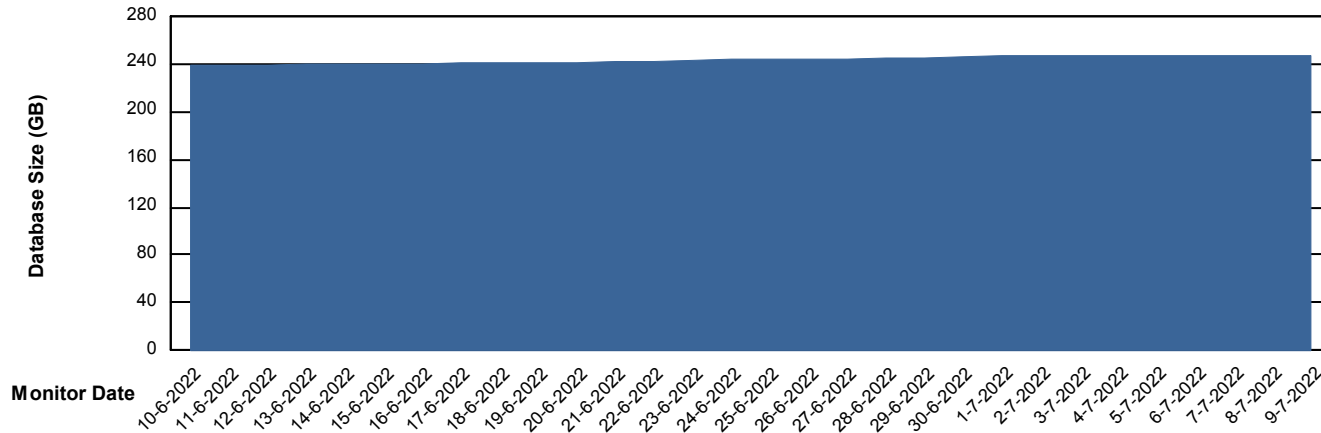

DATABASE SIZE VOSDB_Production

Database growth over last month