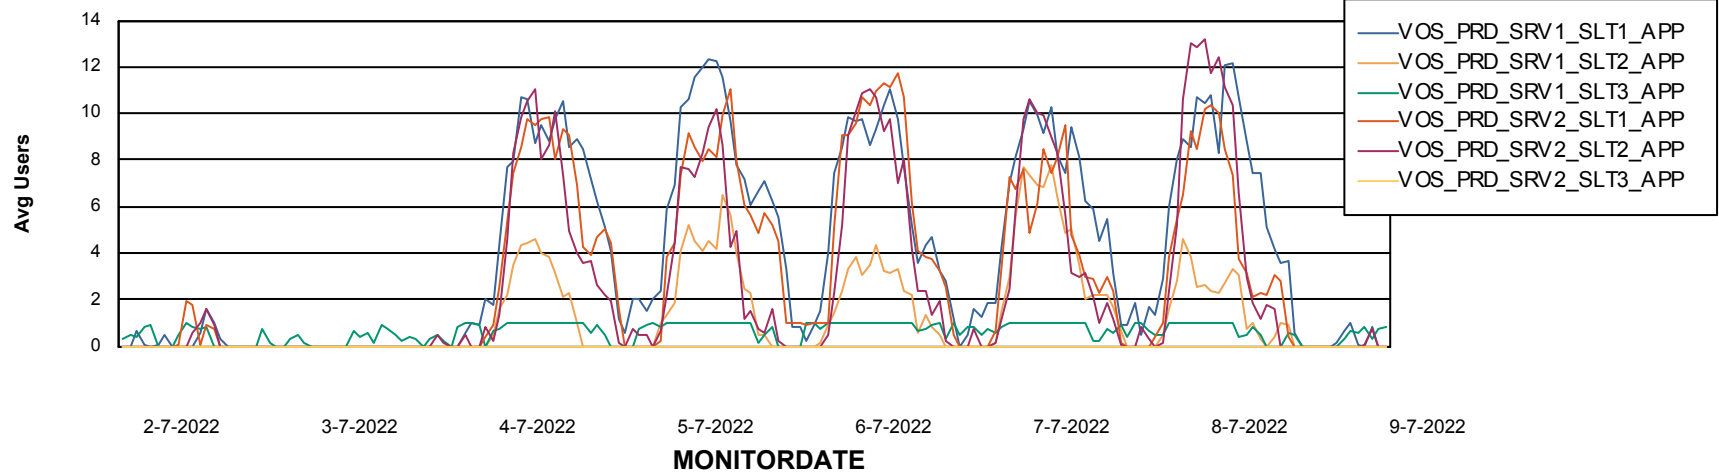

Avg users per day per ABS server