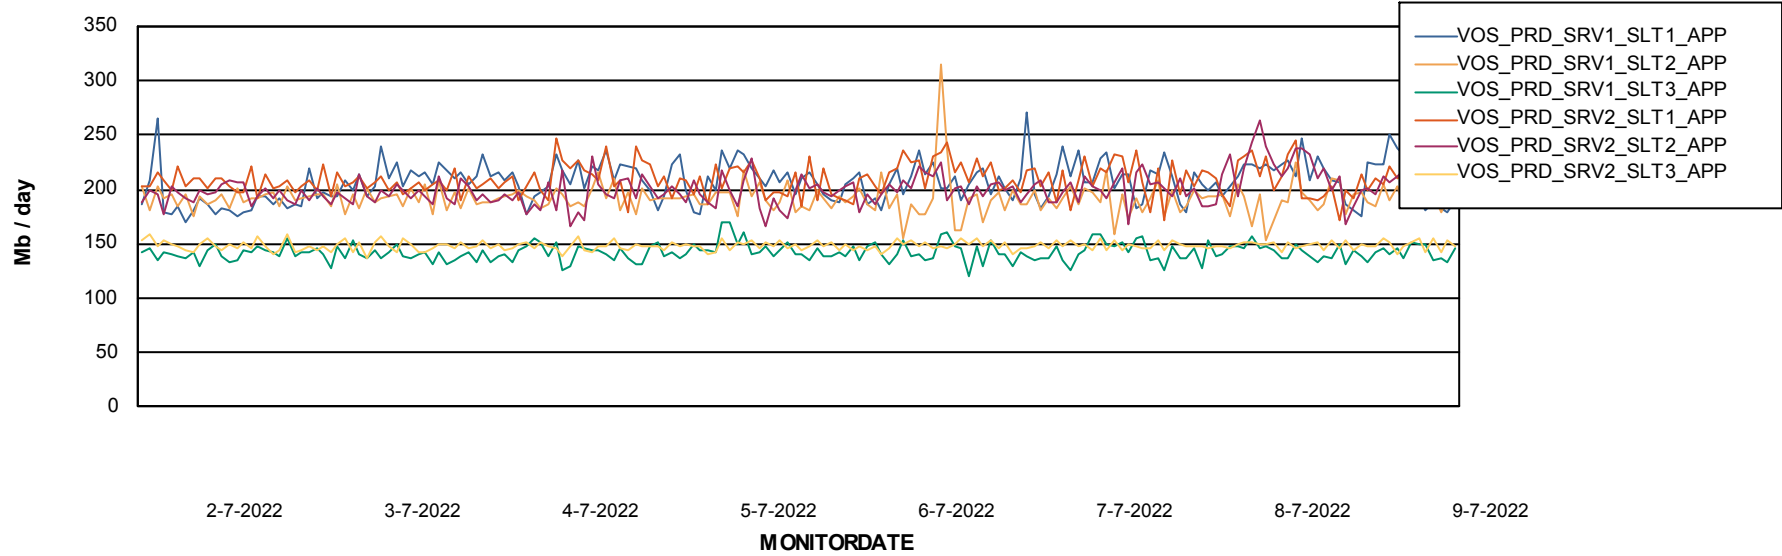

Standby Database Health VOS_Production

Recovery lag for last 7 days

Weekly SLA Customer Report

Customer VOS_Production
Database ID 143

ABSolute Application Server Services

Avg memory used per ABS Server Service