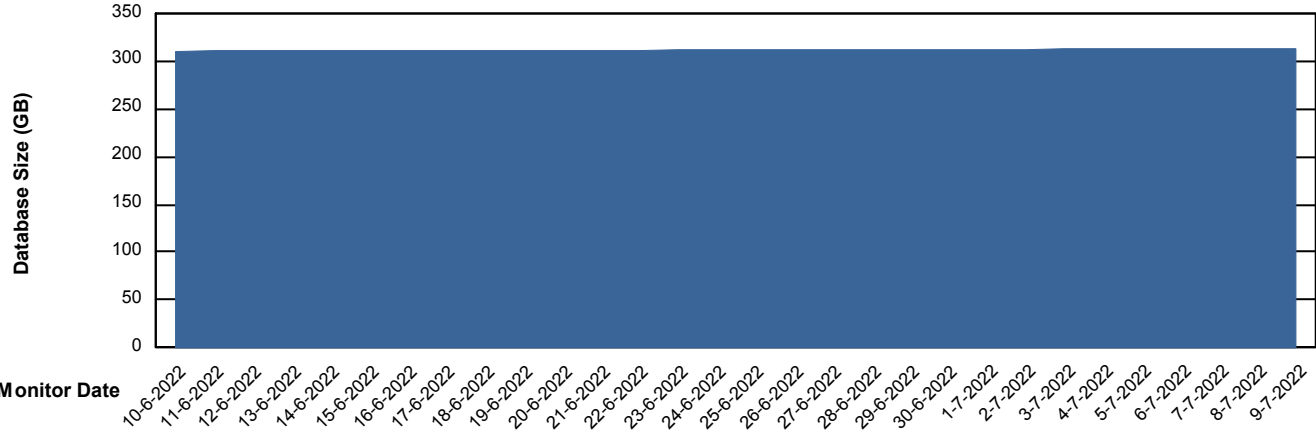

Weekly SLA Customer Report

Customer VEN_Production
Database ID 35

Database Performance VENDB_Production

Weekly SLA Customer Report

Customer VEN_Production
Database ID 35

Database Performance VENDB_Standby

DB Processes Max 300

Weekly SLA Customer Report

Customer VEN_Production
 Database ID 35

DATABASE SIZE VENDB_Production

Database growth over last month

Database Tablespace VENDB_Production

Date	Tablespace Name	Filesize (Gb)	Usedsize (Gb)	Percentage free
9-7-2022	ABSDATA	192	159	17
	INDX	177	146	18
8-7-2022	ABSDATA	192	158	17
	INDX	177	145	18
7-7-2022	ABSDATA	192	158	17
	INDX	177	145	18
6-7-2022	ABSDATA	192	158	17
	INDX	177	145	18
5-7-2022	ABSDATA	192	158	18
	INDX	177	145	18
4-7-2022	ABSDATA	192	158	18
	INDX	177	145	18
3-7-2022	ABSDATA	192	158	18
	INDX	177	145	18