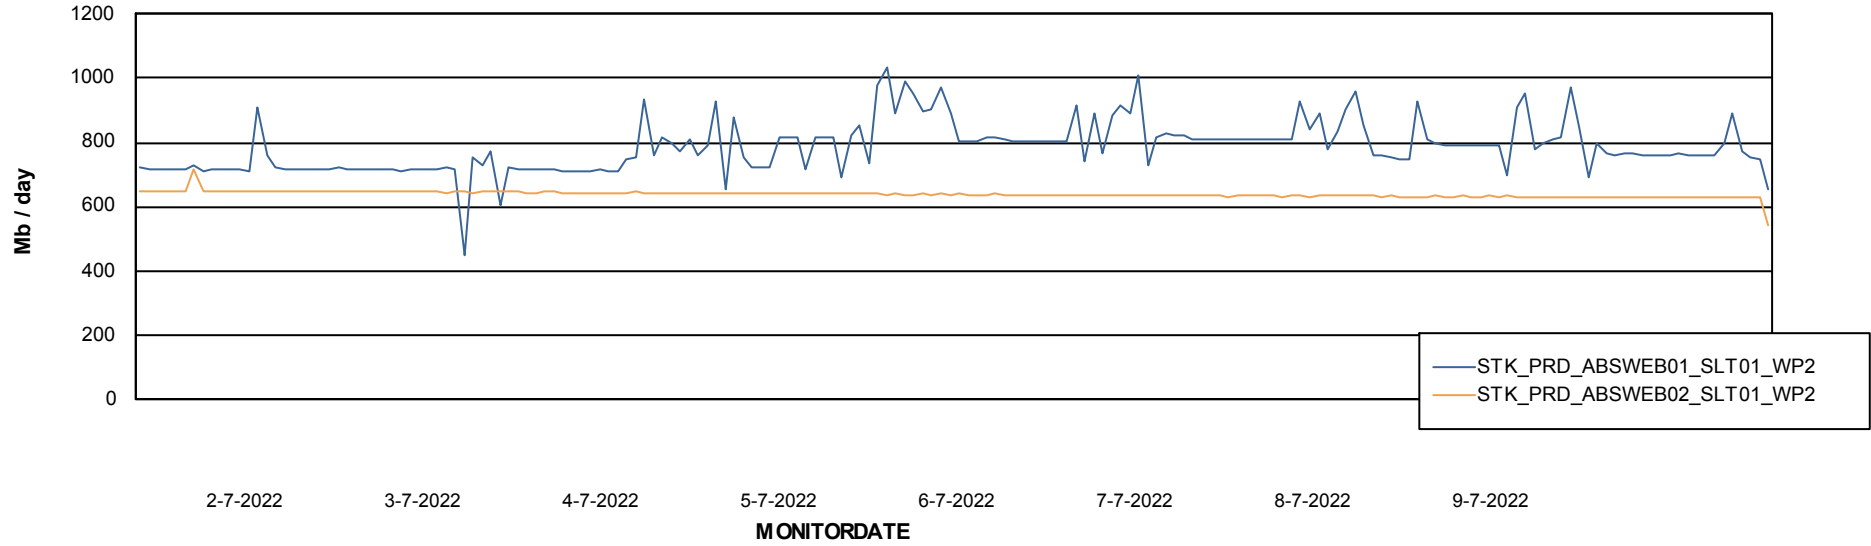

ABSSolute Web Component Services

Avg memory used per ABS Web component