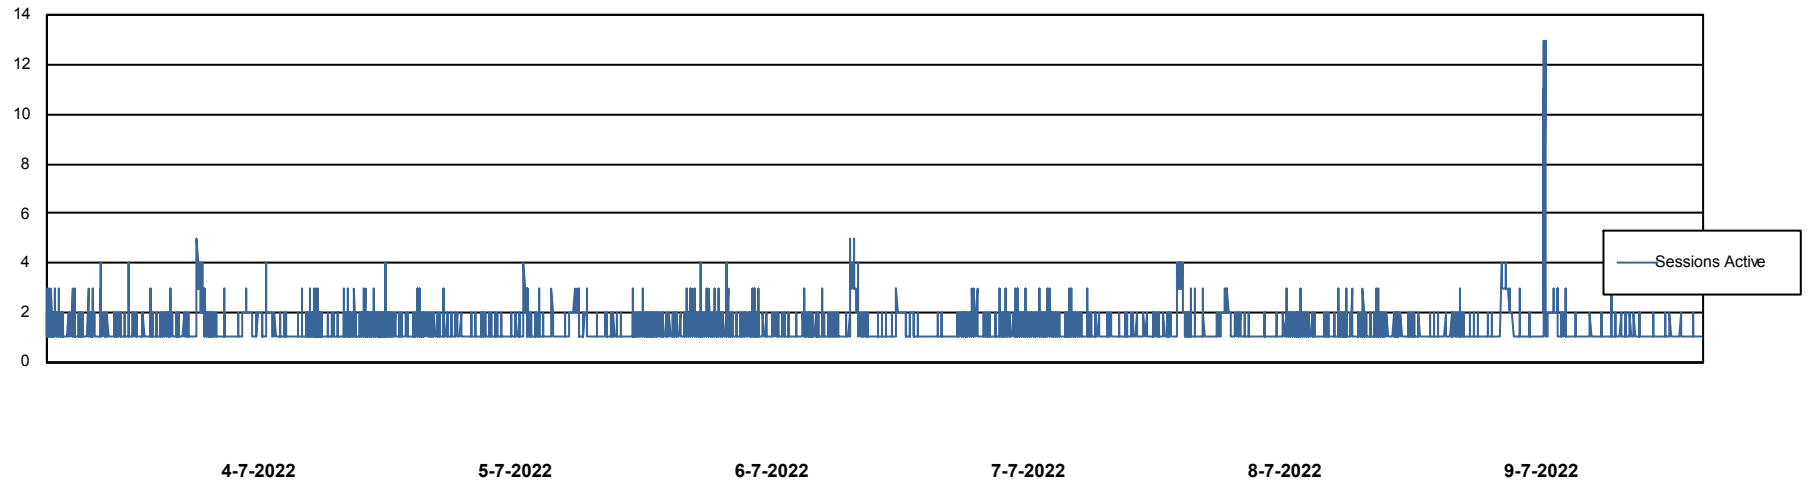

Weekly SLA Customer Report

Customer STK_Production
Database ID 82

Harddisk Usage STK_PRD_ABSWEB02

	Free disk space on C: (%)	Total disk space on C: (Gb)	Used disk space on C: (Gb)
9-7-2022	85	150	22
8-7-2022	85	150	22
7-7-2022	85	150	22
6-7-2022	85	150	22
5-7-2022	85	150	22
4-7-2022	85	150	22
3-7-2022	85	150	22

Weekly SLA Customer Report

Customer STK_Production
Database ID 82

Database Performance STKDB_Production

Weekly SLA Customer Report

Customer STK_Production
Database ID 82

Database Performance STKDB_Standby

DB Processes Max 1,000