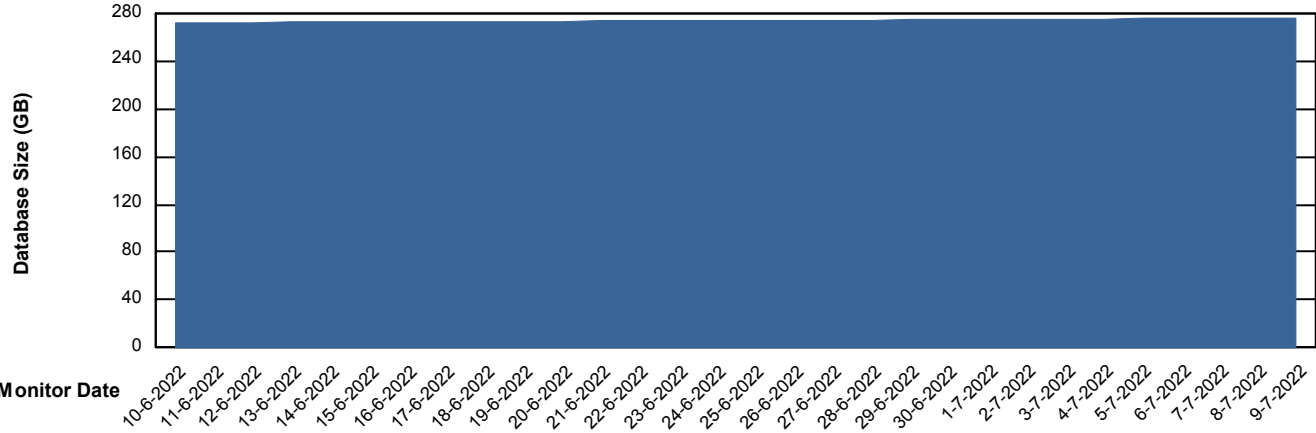

Weekly SLA Customer Report

Customer STK_Production
Database ID 82

Database Performance STKDB_Production

Weekly SLA Customer Report

Customer STK_Production
Database ID 82

Database Performance STKDB_Standby

DB Processes Max 1,000

Weekly SLA Customer Report

Customer STK_Production
 Database ID 82

DATABASE SIZE STKDB_Production

Database growth over last month

Database Tablespace STKDB_Production

Date	Tablespace Name	Filesize (Gb)	Usedsize (Gb)	Percentage free
9-7-2022	ABSDATA	200	108	46
	INDX	200	158	21
8-7-2022	ABSDATA	200	108	46
	INDX	200	158	21
7-7-2022	ABSDATA	200	108	46
	INDX	200	158	21
6-7-2022	ABSDATA	200	108	46
	INDX	200	158	21
5-7-2022	ABSDATA	200	108	46
	INDX	200	157	21
4-7-2022	ABSDATA	200	108	46
	INDX	200	157	21
3-7-2022	ABSDATA	200	108	46
	INDX	200	157	21