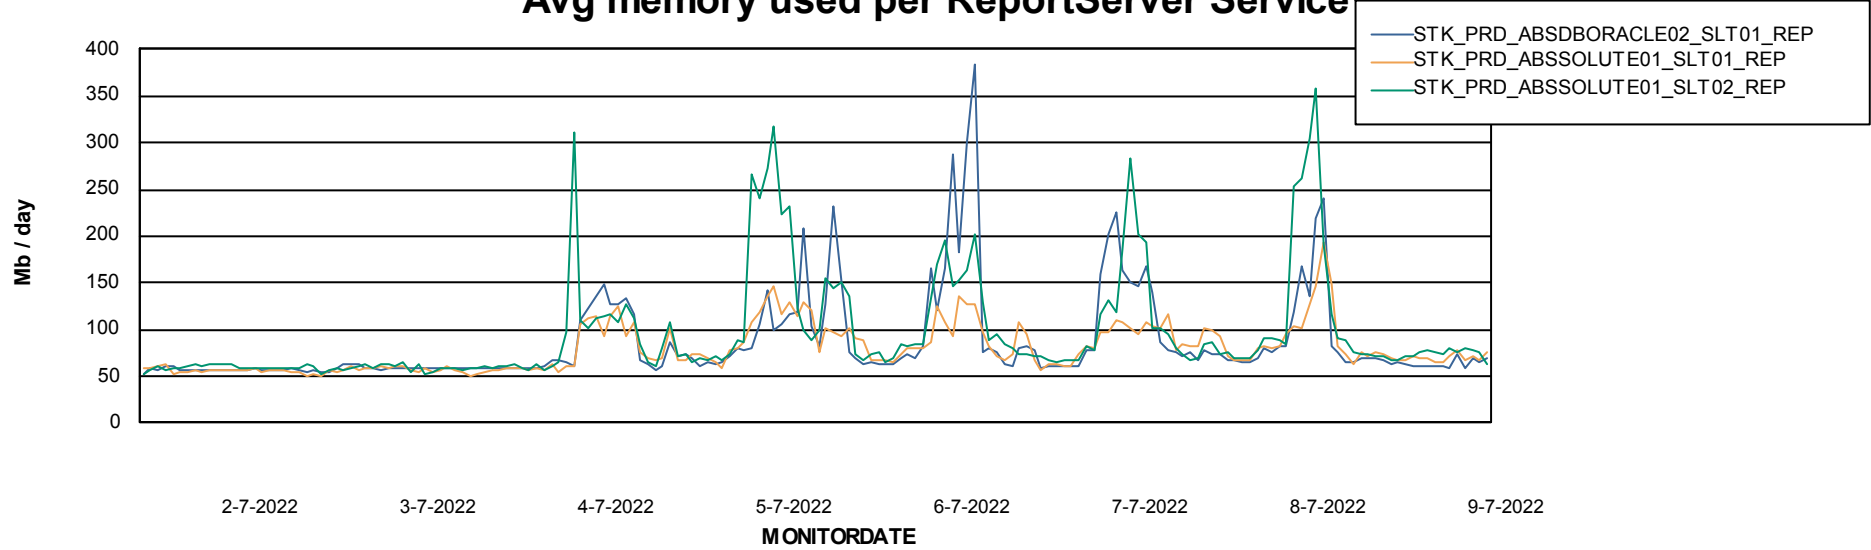

Avg memory used per ABS Server Service

Avg users per day per ABS server

Weekly SLA Customer Report

Customer STK_Production
Database ID 82

ABSSolute Application ReportServer Services

Avg memory used per ReportServer Service