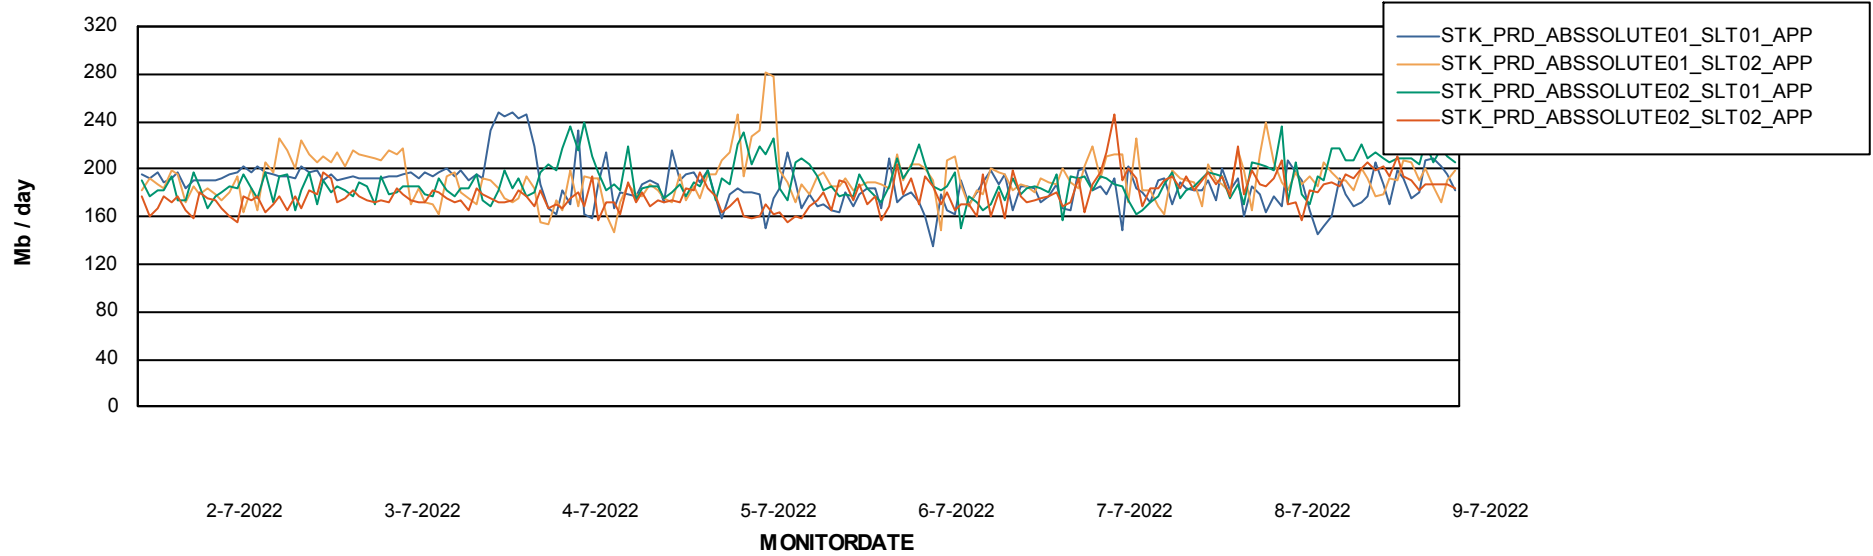

ABSSolute Application Server Services

Avg memory used per ABS Server Service