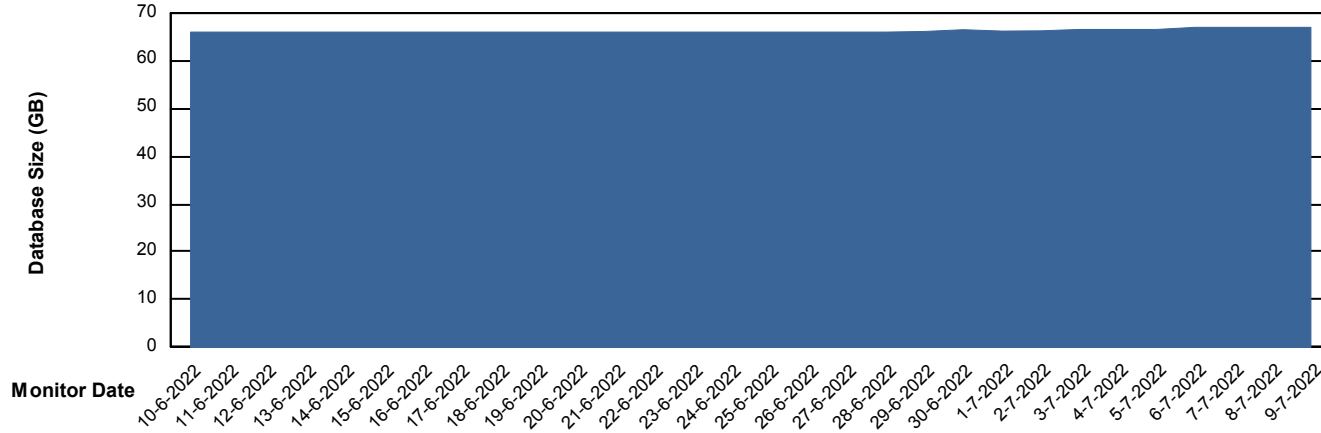

Database Performance SPODB_Production

DB Processes Max 300
DB Sessions Max 472

Weekly SLA Customer Report

Customer SPO_Production Silver
Database ID 57

Database Performance SPODB_Standby

DB Processes Max 300
DB Sessions Max 472

Weekly SLA Customer Report

Customer SPO_Production Silver
Database ID 57

DATABASE SIZE SPODB_BI

Database growth over last month

DATABASE SIZE SPODB_Production

Database growth over last month

Weekly SLA Customer Report