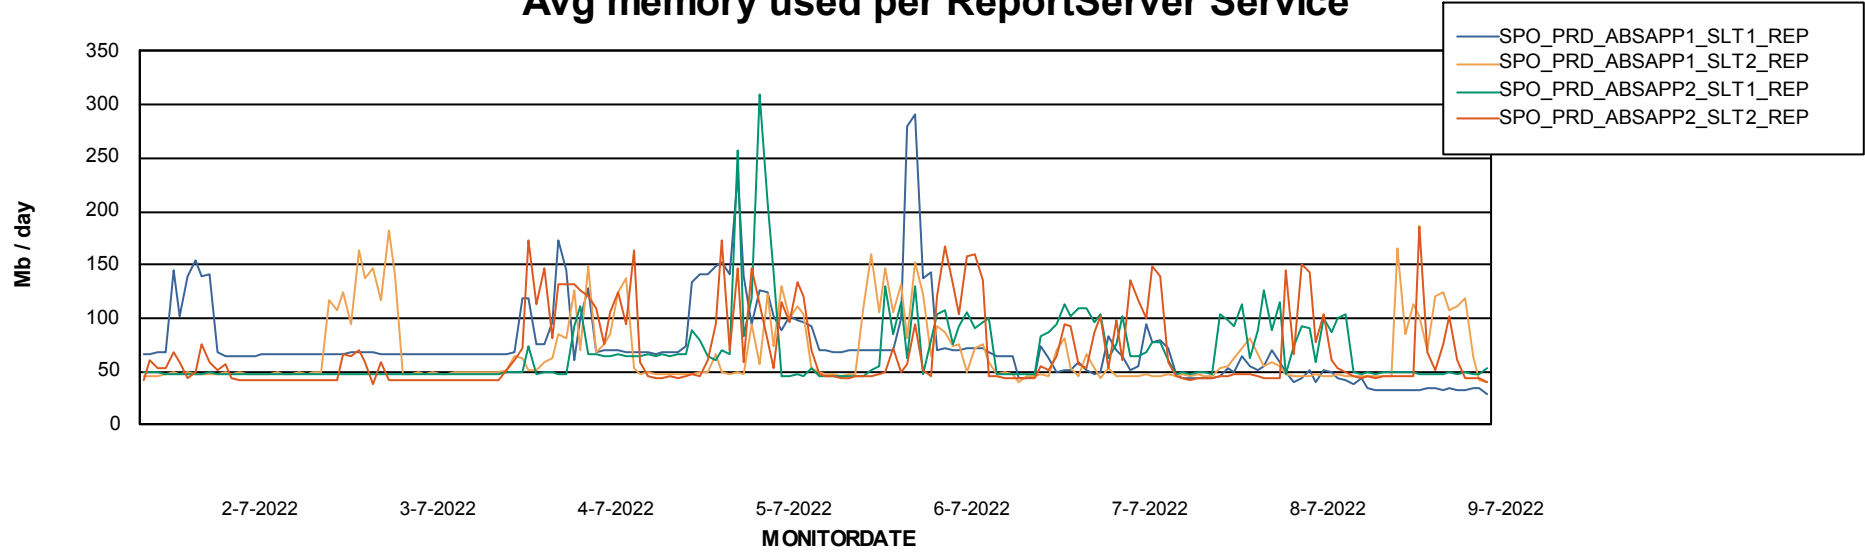

Avg users per day per ABS server

Weekly SLA Customer Report

Customer SPO_Production Silver
Database ID 57

ABSSolute Application ReportServer Services

Avg memory used per ReportServer Service

Weekly SLA Customer Report