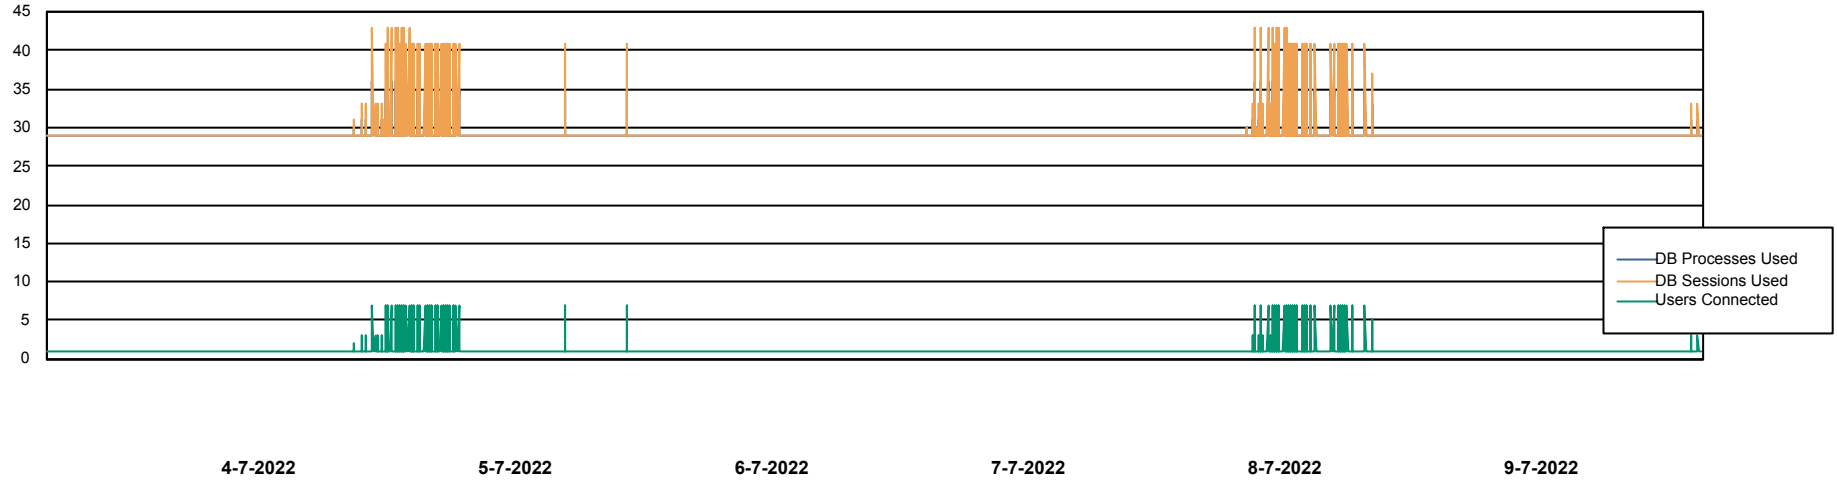

Database Performance SPODB_Production

DB Processes Max 300
DB Sessions Max 472

Weekly SLA Customer Report

Customer SPO_Production Silver
Database ID 57

Database Performance SPODB_Standby

DB Processes Max 300
DB Sessions Max 472