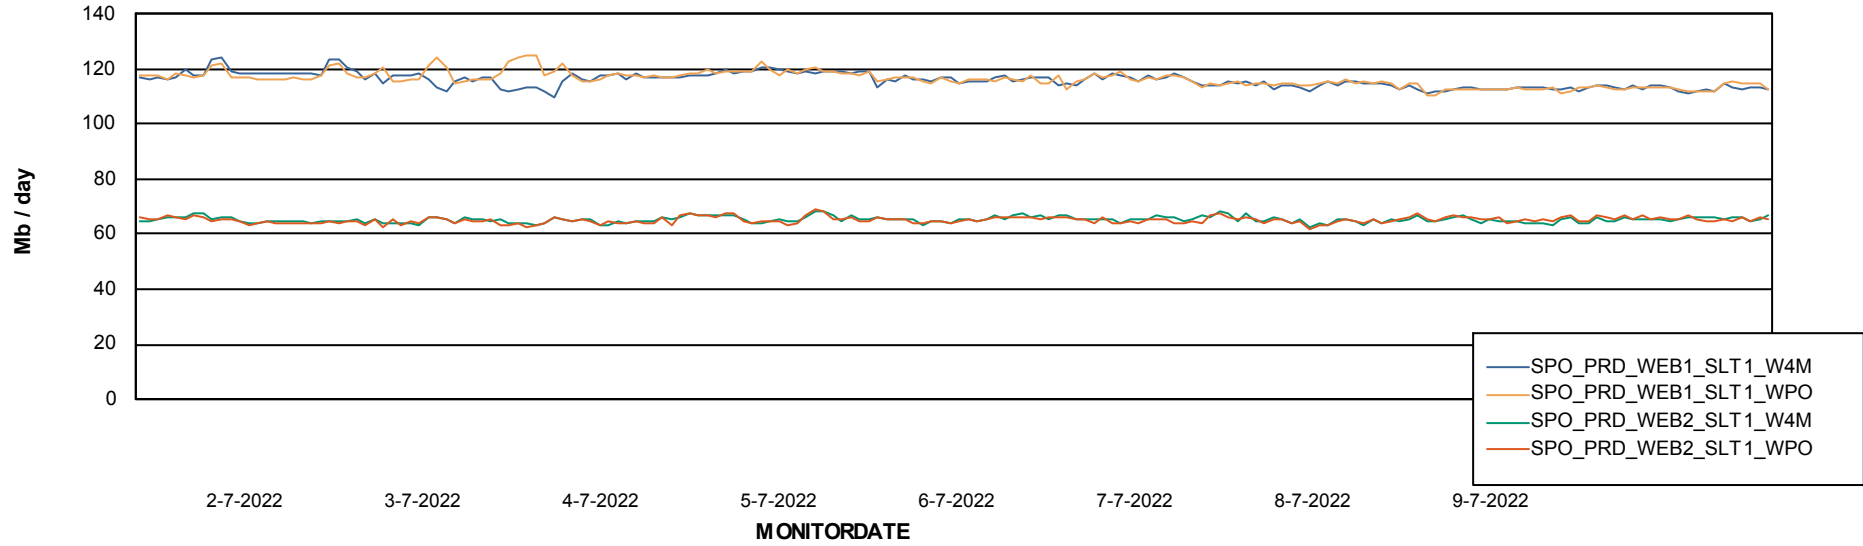

ABSSolute Web Component Services

Avg memory used per ABS Web component