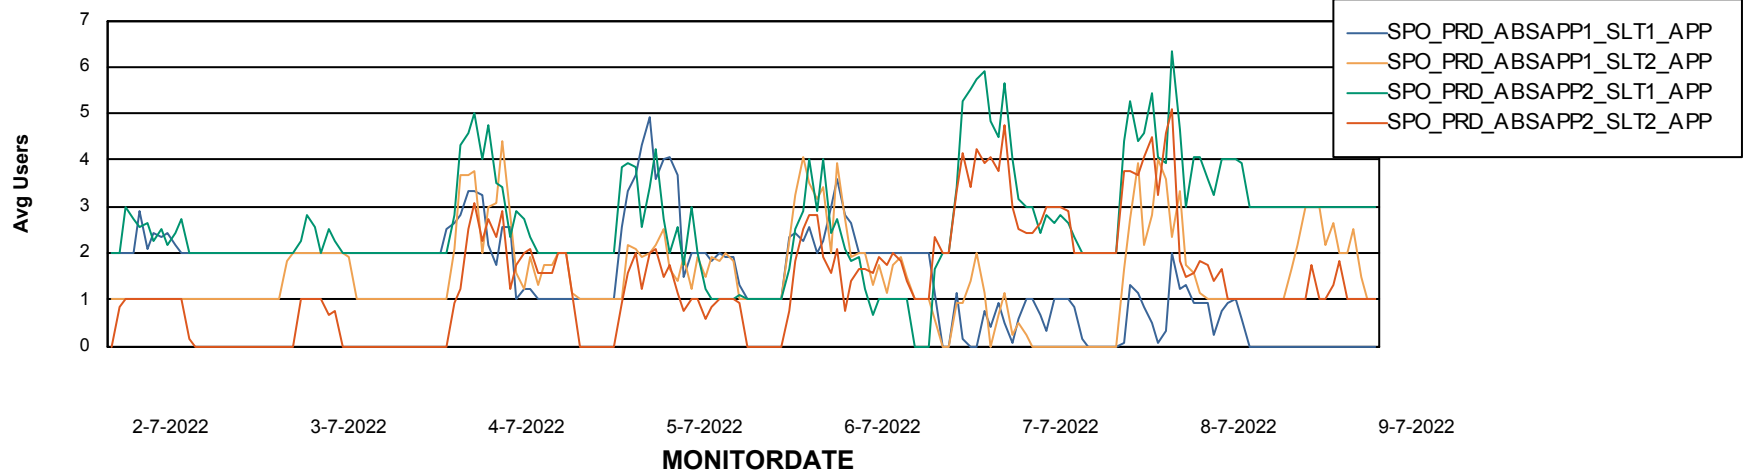

Avg users per day per ABS server