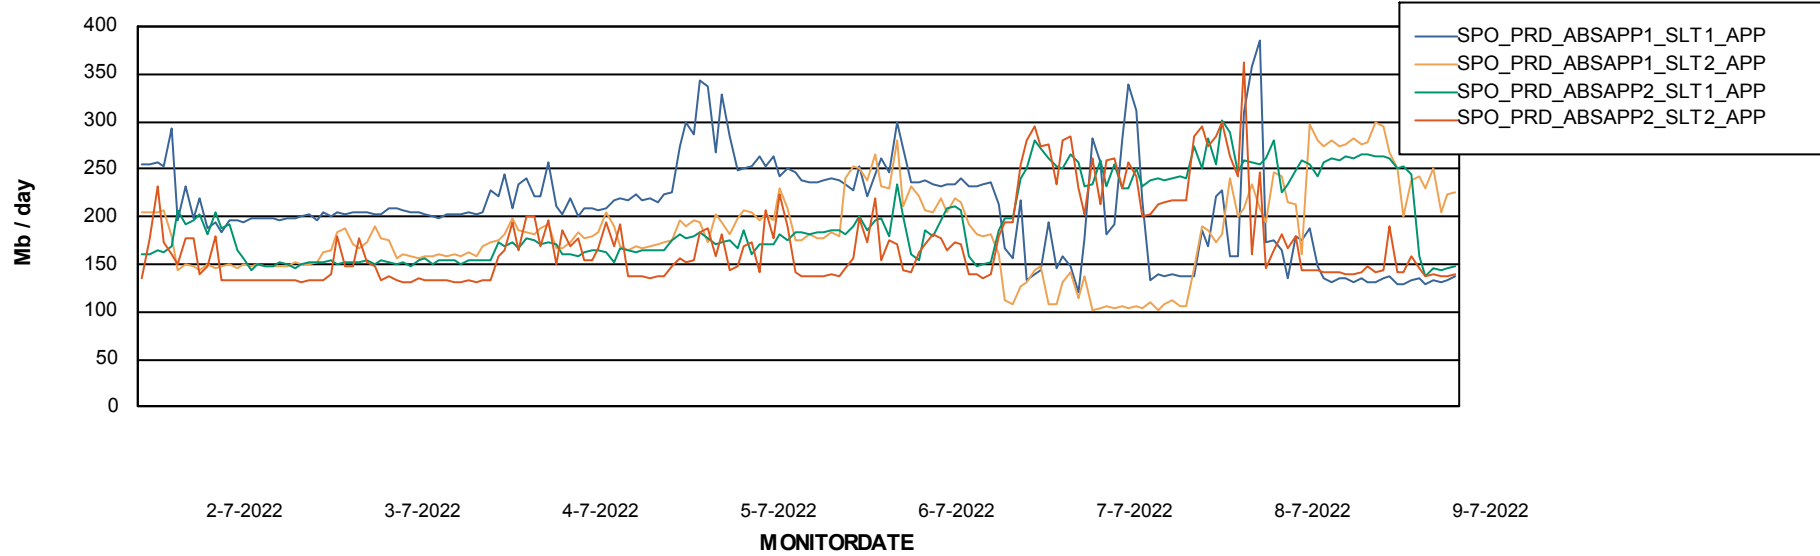

Standby Database Health SPO_Production Silver

Recovery lag for last 7 days

Weekly SLA Customer Report

Customer SPO_Production Silver
Database ID 57

ABSSolute Application Server Services

Avg memory used per ABS Server Service