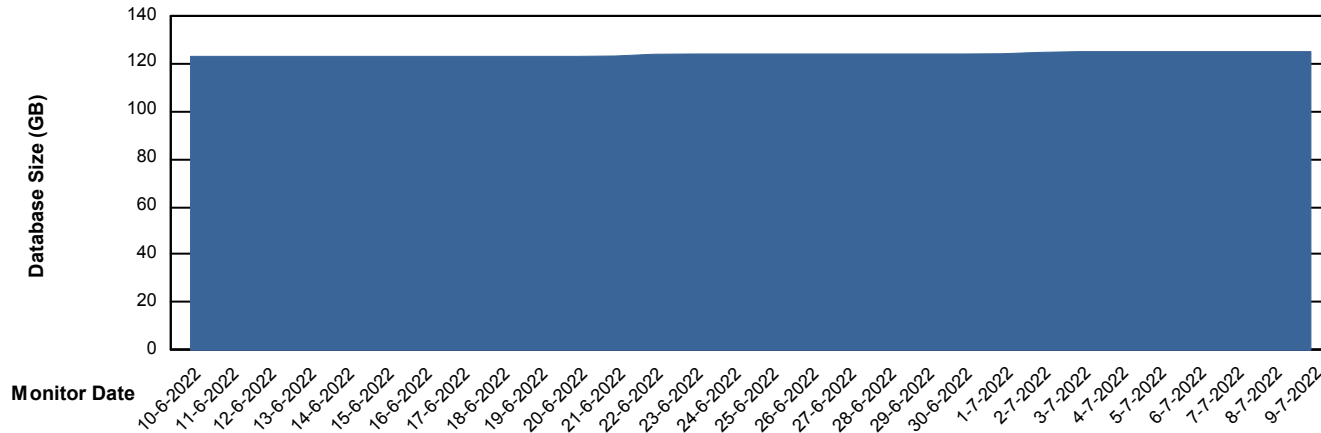

Weekly SLA Customer Report

Customer SPO_Production Silver
Database ID 57

DATABASE SIZE SPODB_BI

Database growth over last month

DATABASE SIZE SPODB_Production

Database growth over last month

Weekly SLA Customer Report

Customer SPO_Production Silver
 Database ID 57

Database Tablespace SPODB_BI

Date	Tablespace Name	Filesize (Gb)	Usedsize (Gb)	Percentage free
9-7-2022	ABSDATA	34	28	18
	INDX	80	37	54
8-7-2022	ABSDATA	34	28	18
	INDX	80	37	54
7-7-2022	ABSDATA	34	28	18
	INDX	80	37	54
6-7-2022	ABSDATA	34	28	18
	INDX	80	37	54
5-7-2022	ABSDATA	34	28	18
	INDX	80	37	54
4-7-2022	ABSDATA	34	28	18
	INDX	80	37	54
3-7-2022	ABSDATA	34	28	18
	INDX	80	37	54