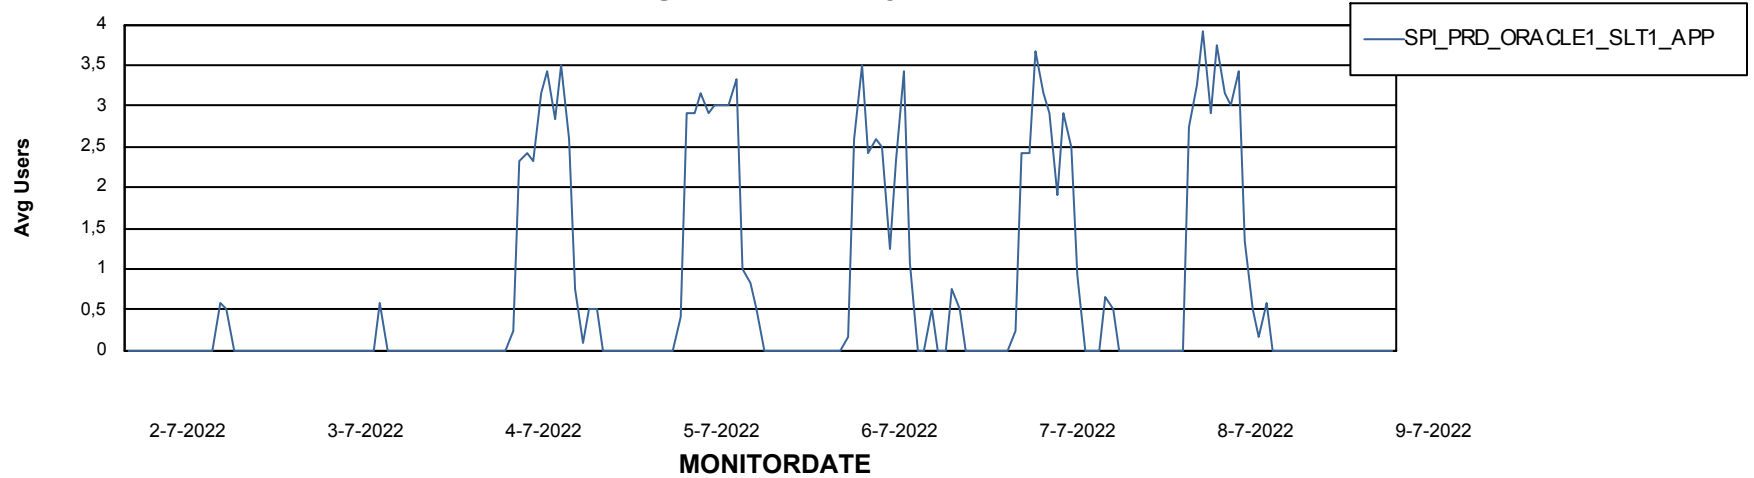

Avg users per day per ABS server