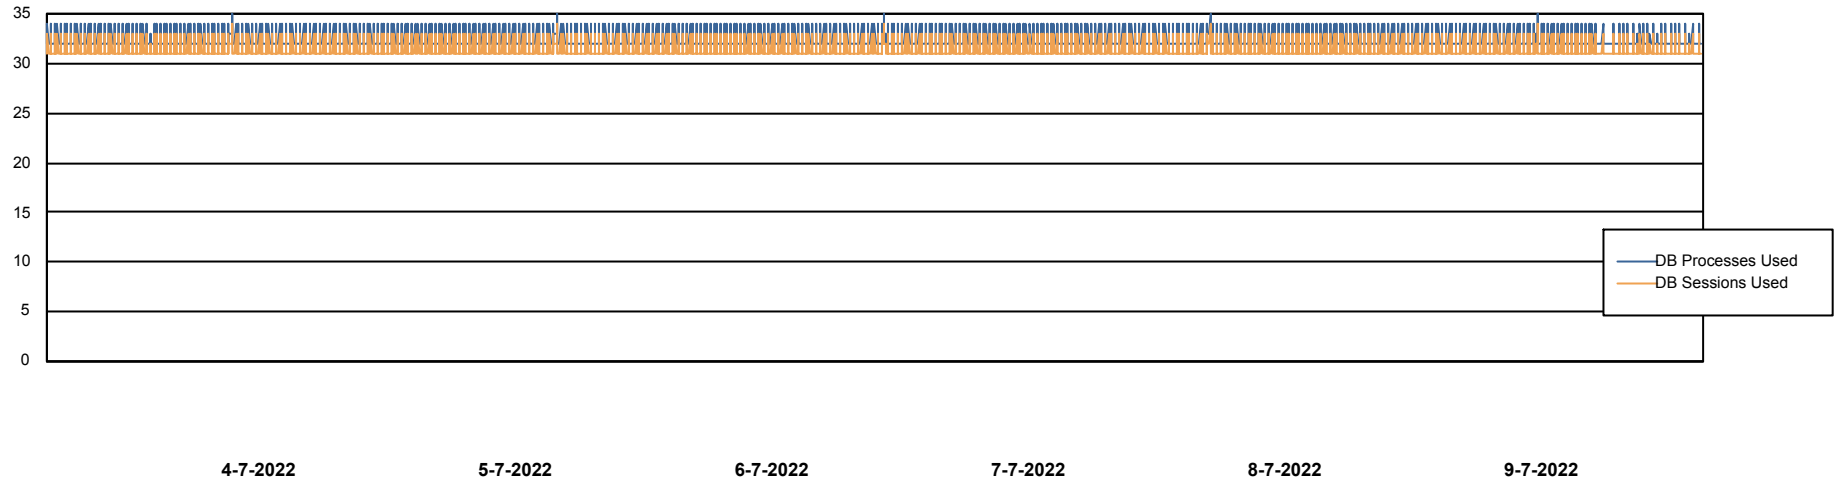

# Weekly SLA Customer Report

Customer SPI\_Production  
Database ID 49

Database Performance SPIDB\_Production

DB Processes Max 500

# Weekly SLA Customer Report

Customer SPI\_Production  
Database ID 49

Database Performance SPIDB\_Standby

DB Processes Max 500