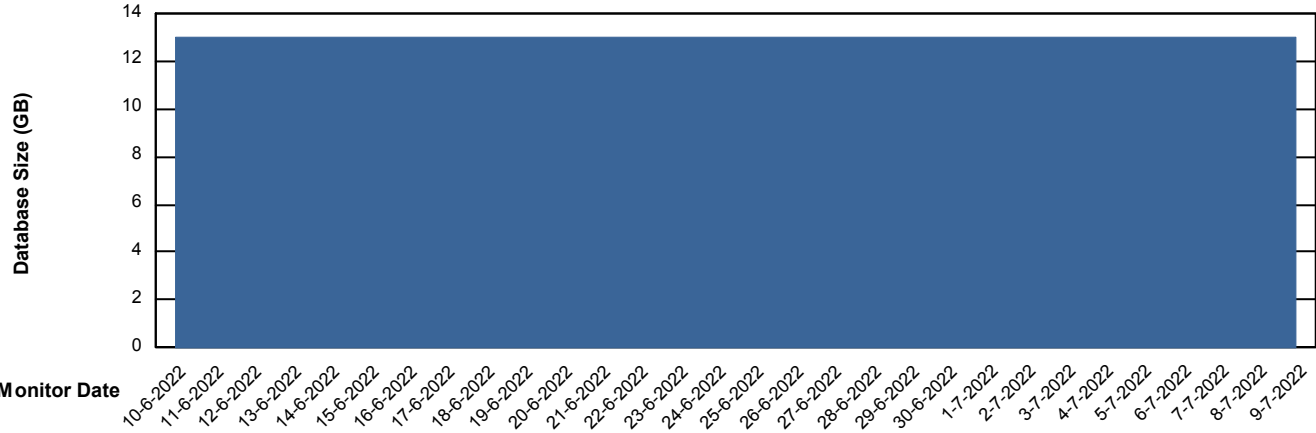

# Weekly SLA Customer Report

Customer SPI\_Production  
Database ID 49

Database Performance SPIDB\_Standby

DB Processes Max 500

# Weekly SLA Customer Report

Customer SPI\_Production  
 Database ID 49

DATABASE SIZE SPIDB\_Production

Database growth over last month

Database Tablespace SPIDB\_Production

Date	Tablespace Name	Filesize (Gb)	Usedsize (Gb)	Percentage free
9-7-2022	ABSDATA	5	2	51
	INDX	8	4	49
8-7-2022	ABSDATA	5	2	51
	INDX	8	4	49
7-7-2022	ABSDATA	5	2	51
	INDX	8	4	49
6-7-2022	ABSDATA	5	2	51
	INDX	8	4	49
5-7-2022	ABSDATA	5	2	51
	INDX	8	4	49
4-7-2022	ABSDATA	5	2	51
	INDX	8	4	49
3-7-2022	ABSDATA	5	2	51
	INDX	8	4	49