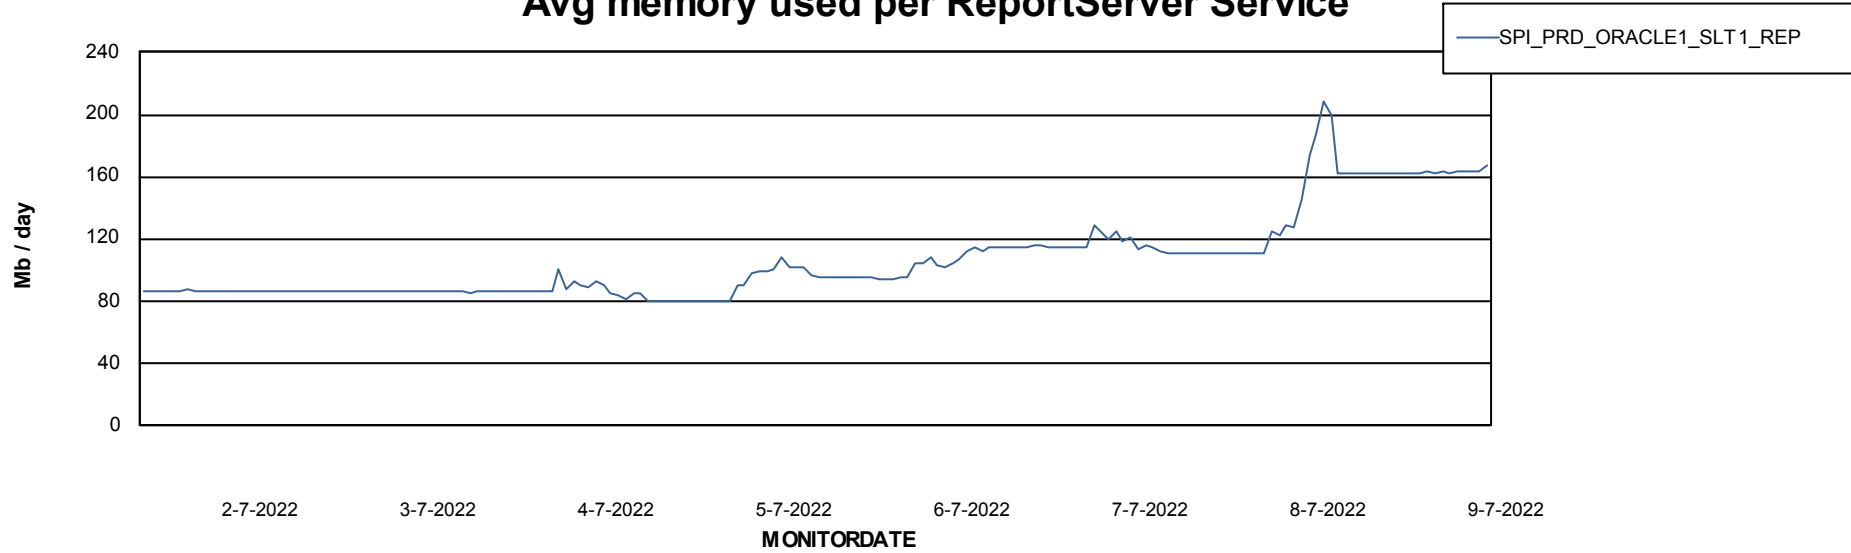

ABSSolute Application ReportServer Services

Avg memory used per ReportServer Service