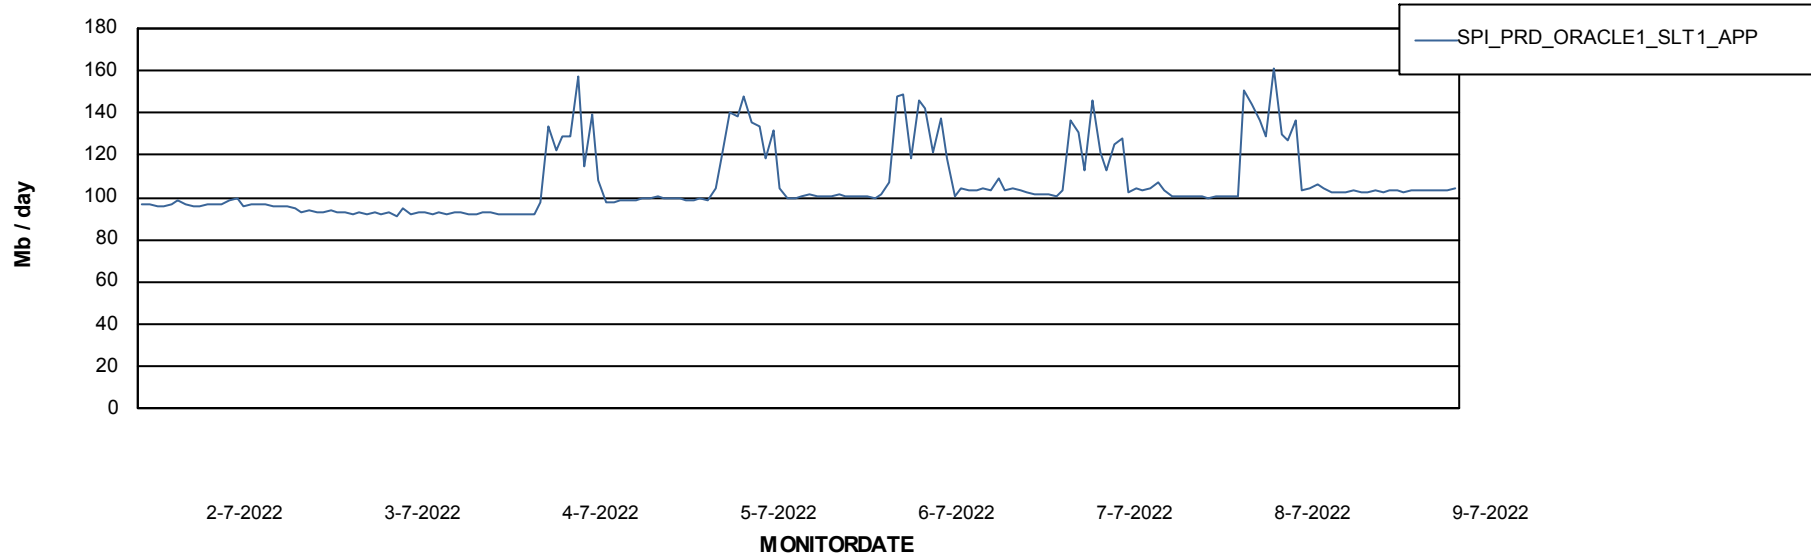

ABSSolute Application Server Services

Avg memory used per ABS Server Service