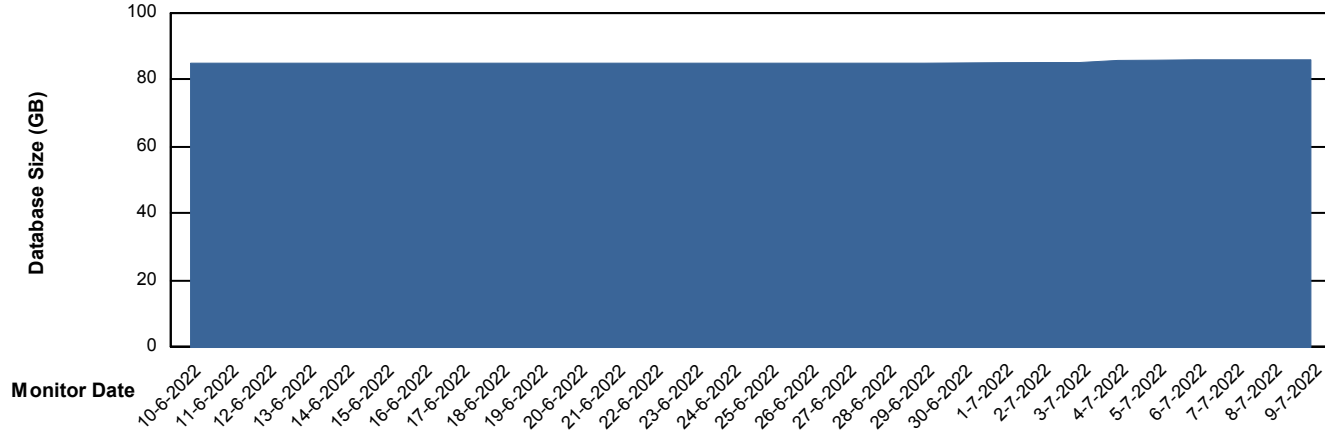

Database Performance RSS_DB_Standby (2020)

DB Processes Max 300
DB Sessions Max 472

Weekly SLA Customer Report

Customer RSS Production
 Database ID 52

DATABASE SIZE RSS_DB_Primary (2020)

Database growth over last month