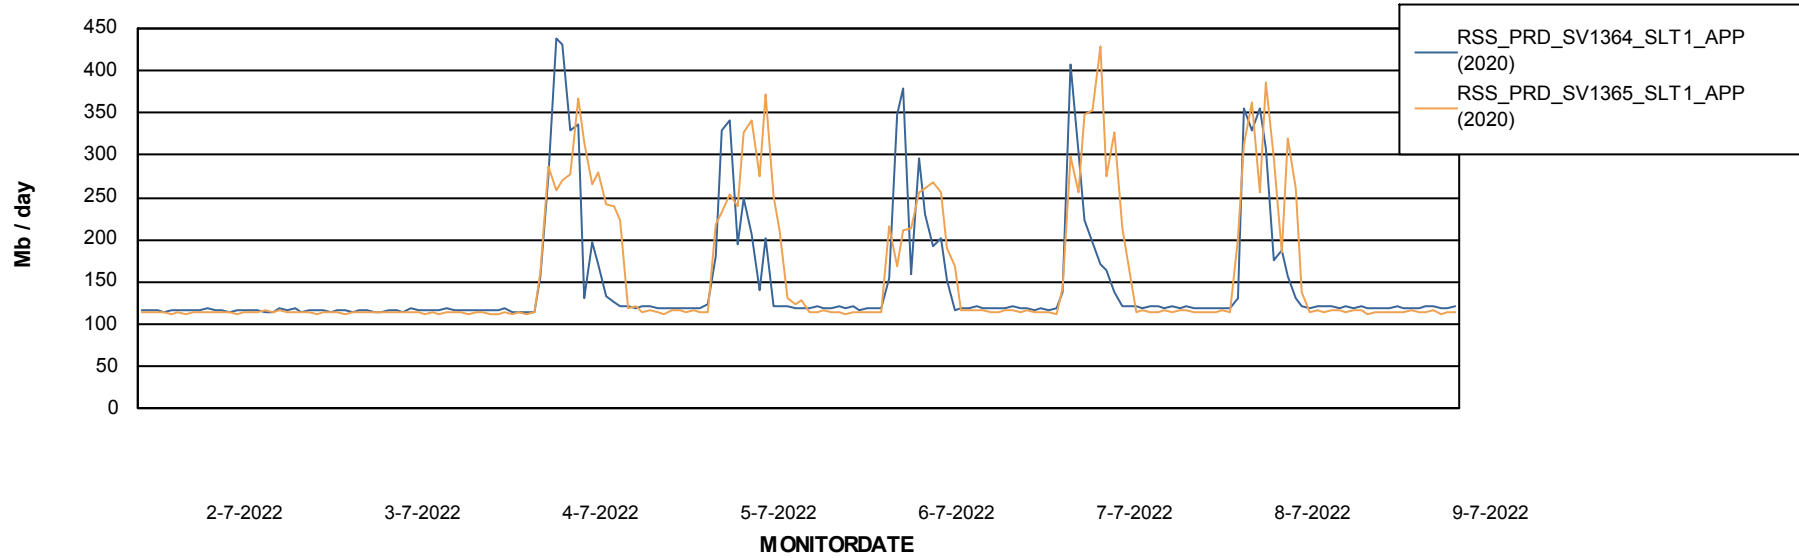

ABSSolute Application Server Services

Avg memory used per ABS Server Service