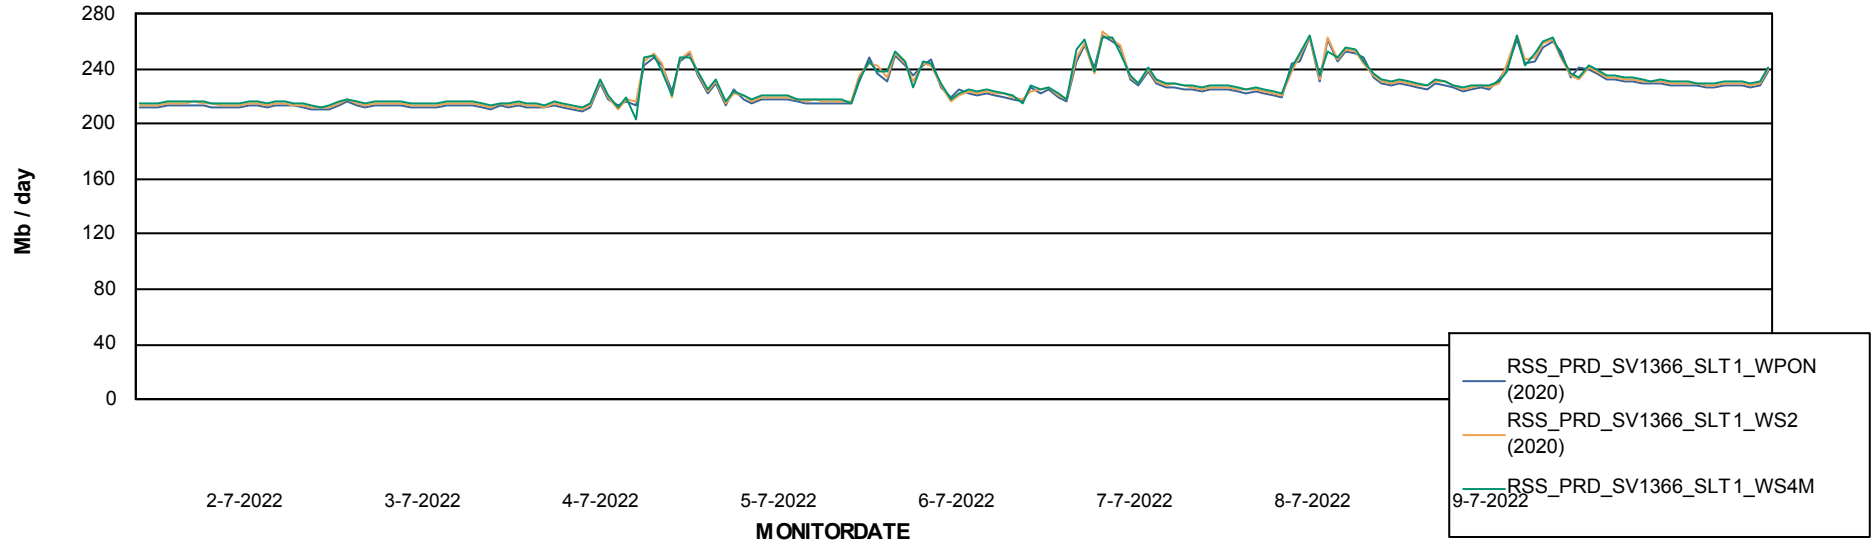

ABSSolute Web Component Services

Avg memory used per ABS Web component