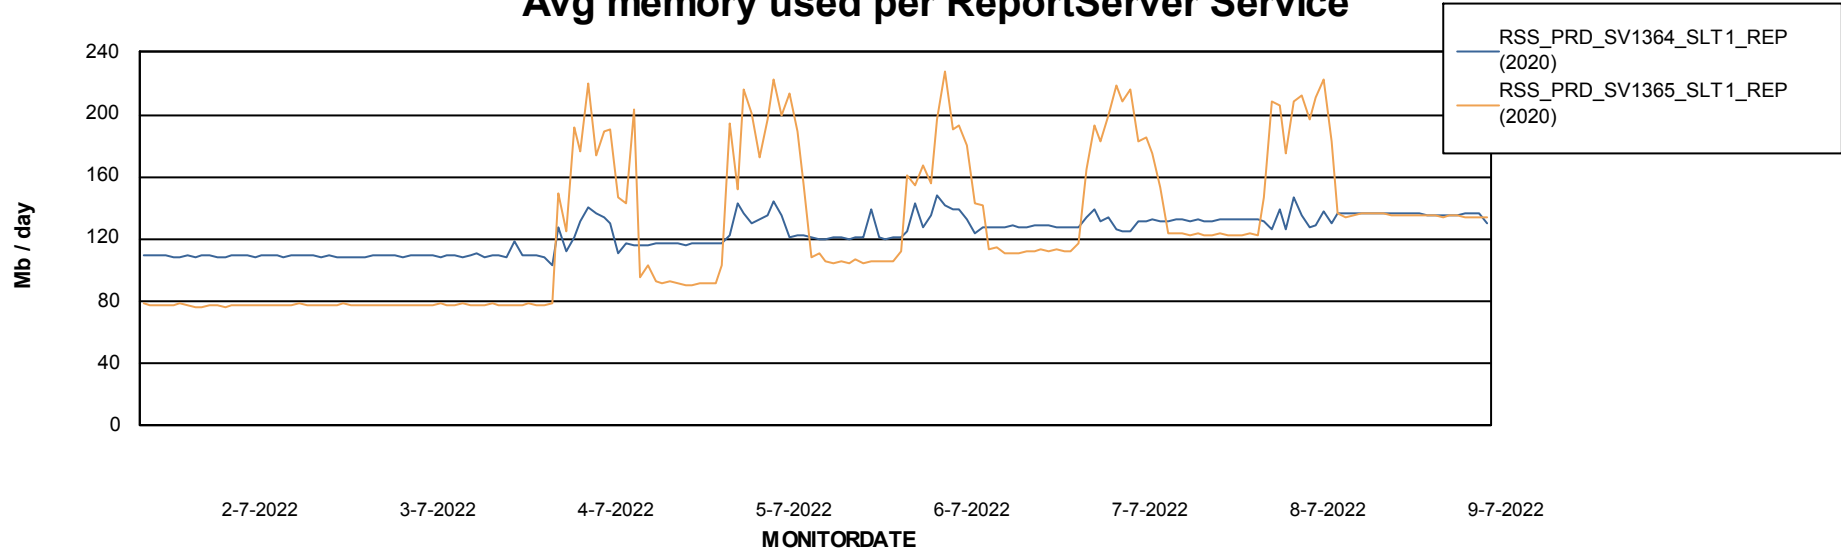

Avg memory used per ABS Server Service

Avg users per day per ABS server

Weekly SLA Customer Report

Customer RSS Production
Database ID 52

ABSSolute Application ReportServer Services

Avg memory used per ReportServer Service