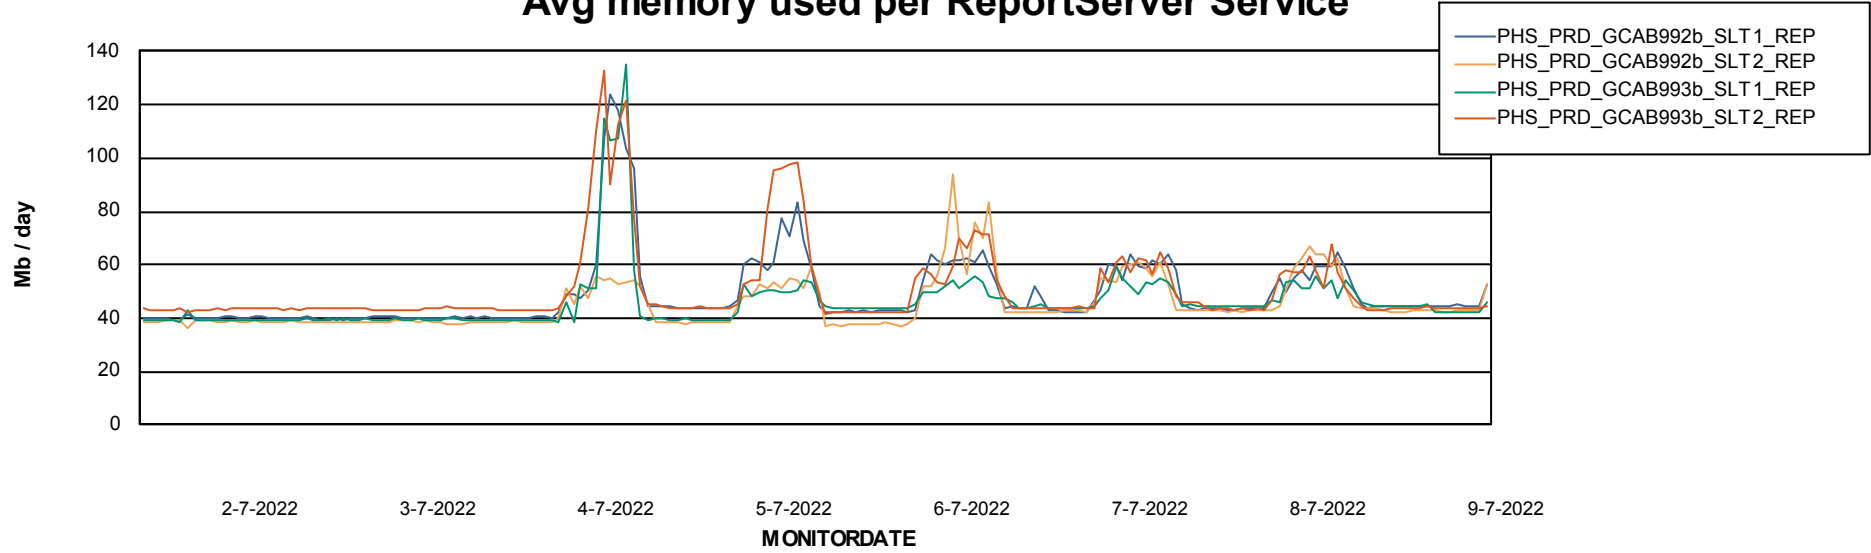

ABSSolute Application ReportServer Services

Avg memory used per ReportServer Service