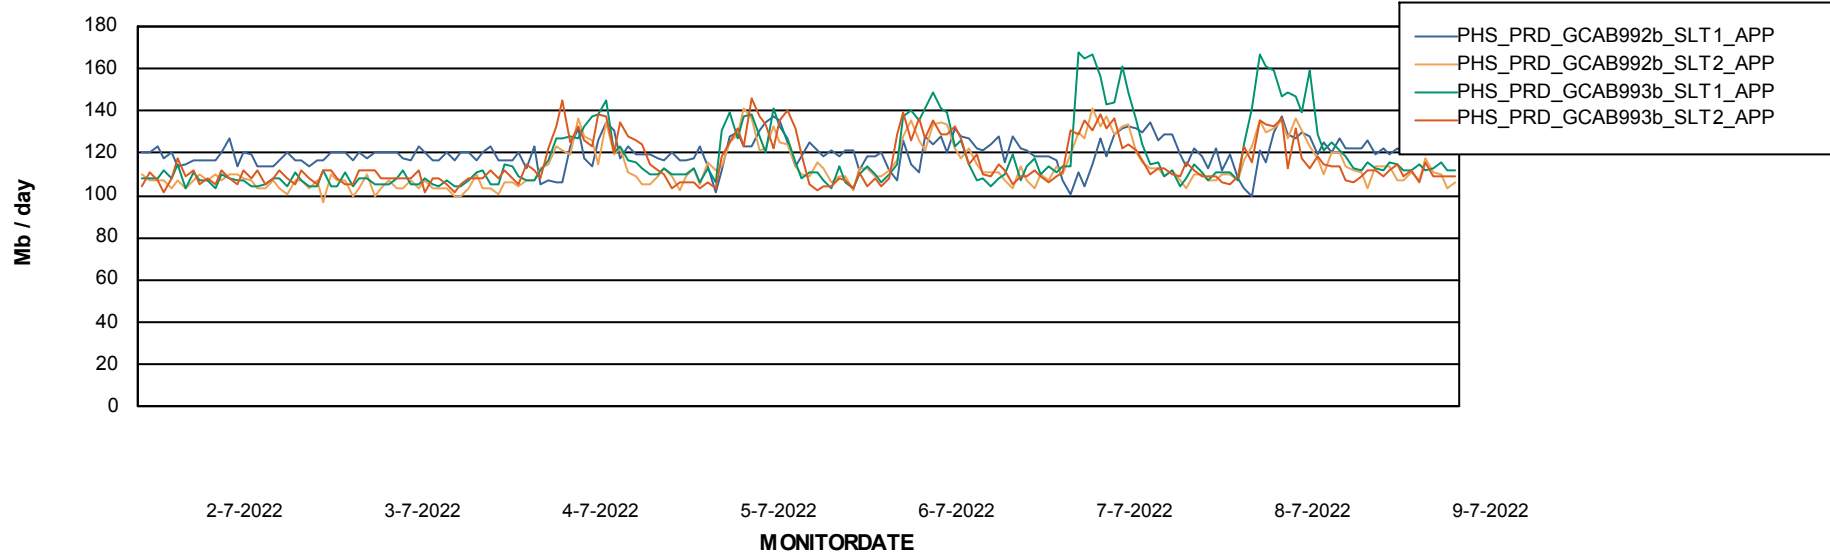

ABSSolute Application Server Services

Avg memory used per ABS Server Service