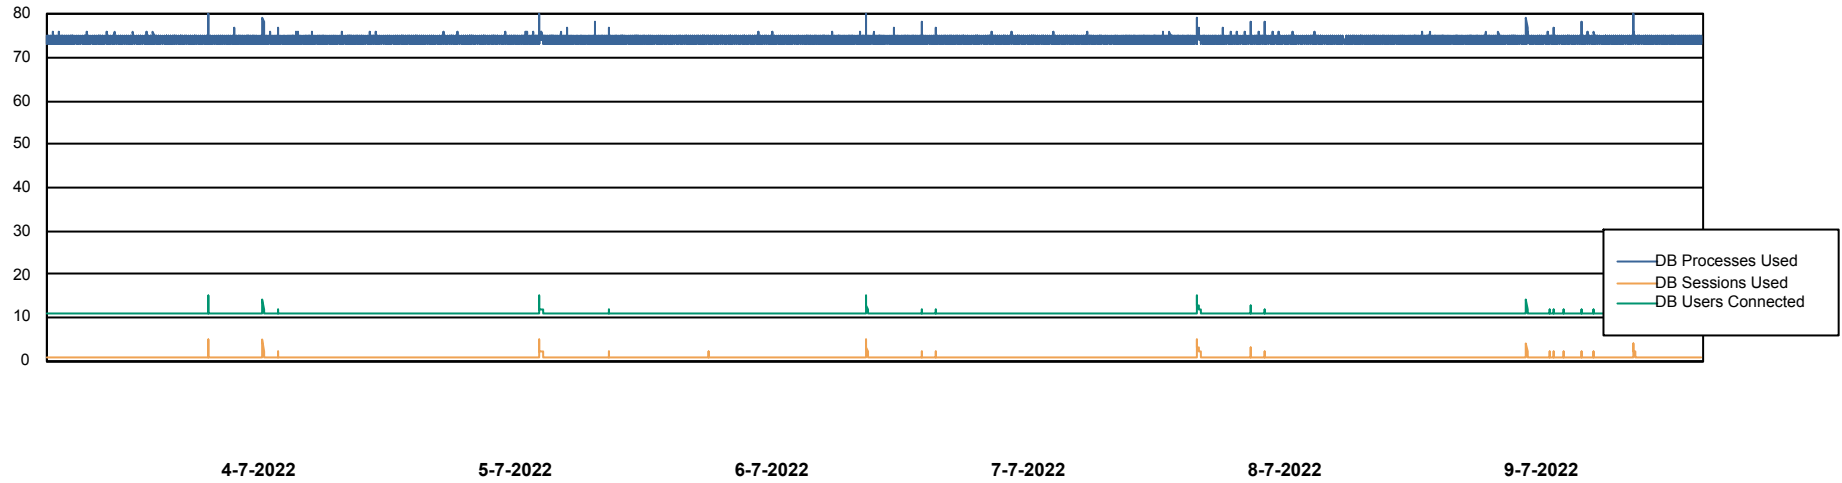

Database Performance PHSDB_Test

DB Processes Max 1,000