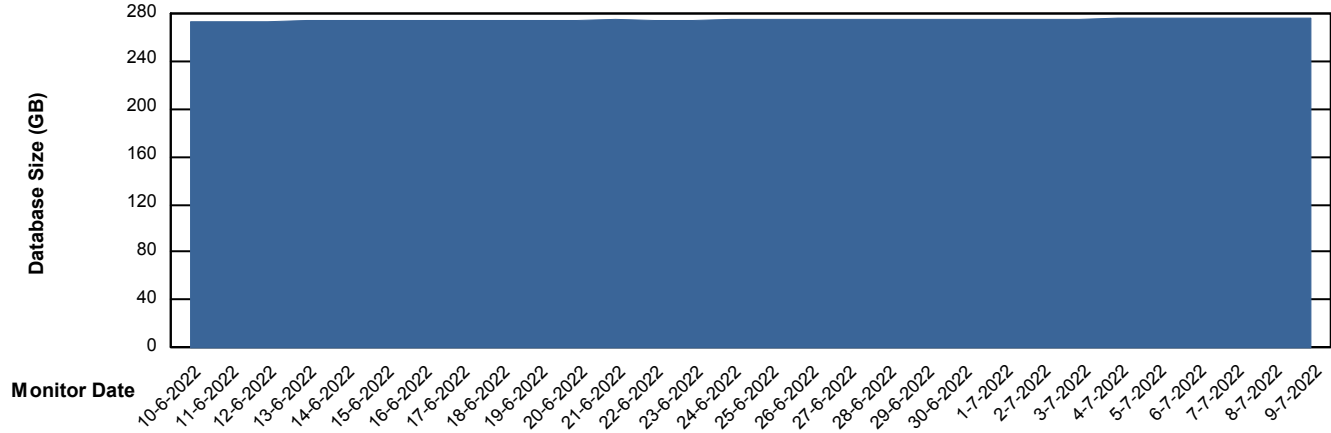

DATABASE SIZE PHSDB_Production

Database growth over last month