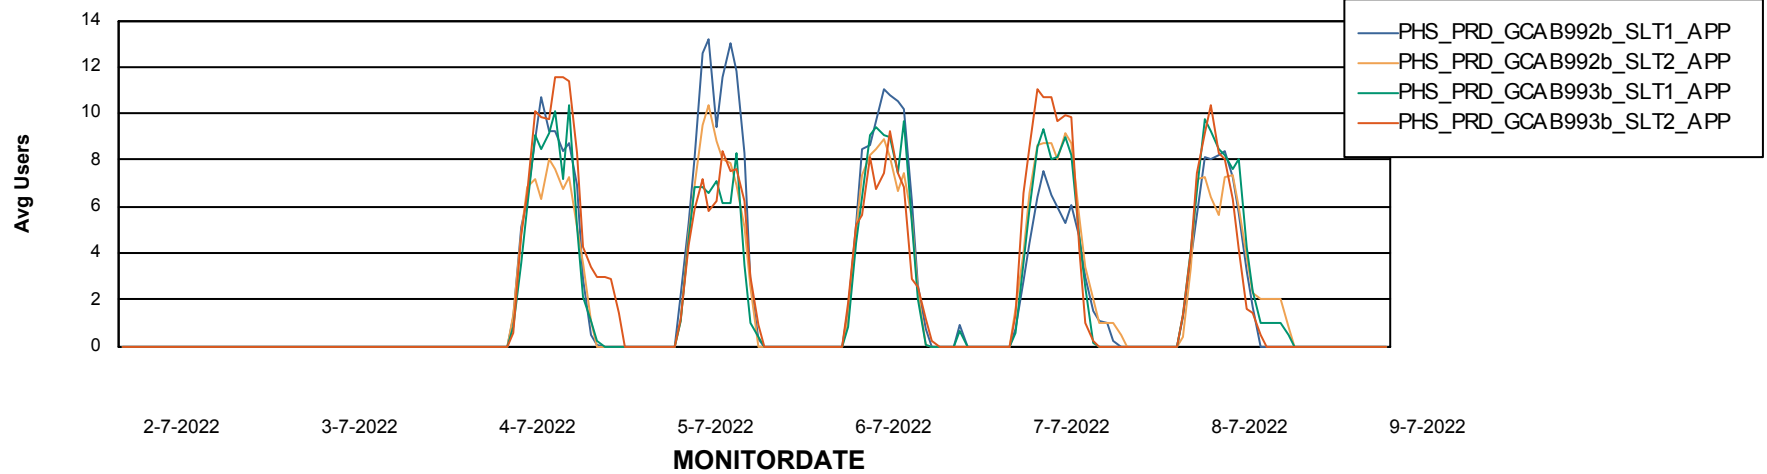

Avg users per day per ABS server