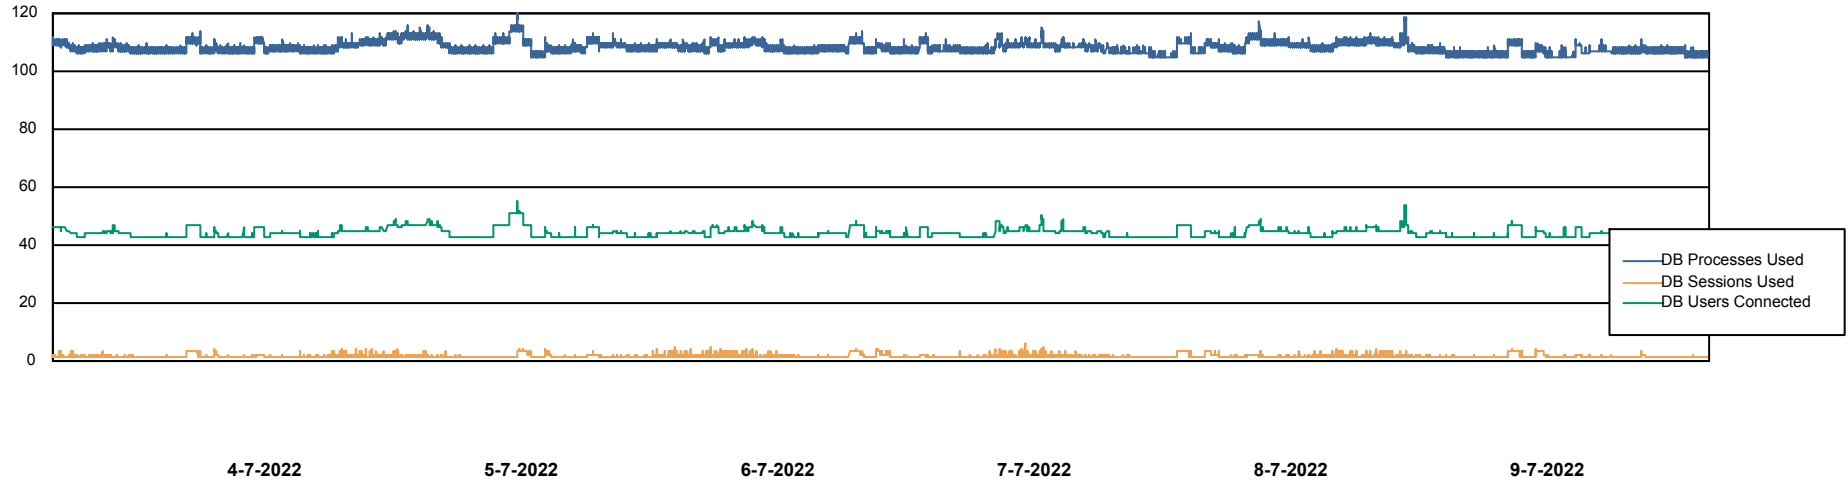

Database Performance PHSDB_Production

DB Processes Max 1,000