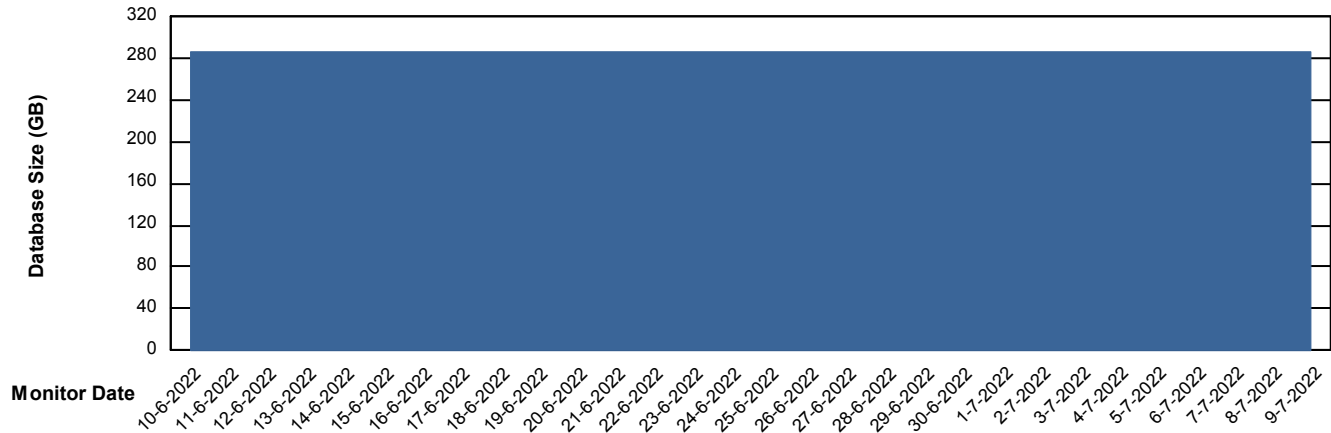

# Weekly SLA Customer Report

Customer PHS\_Production  
Database ID 47

DATABASE SIZE PHSDB\_Production

### Database growth over last month

DATABASE SIZE PHSDB\_Test

### Database growth over last month