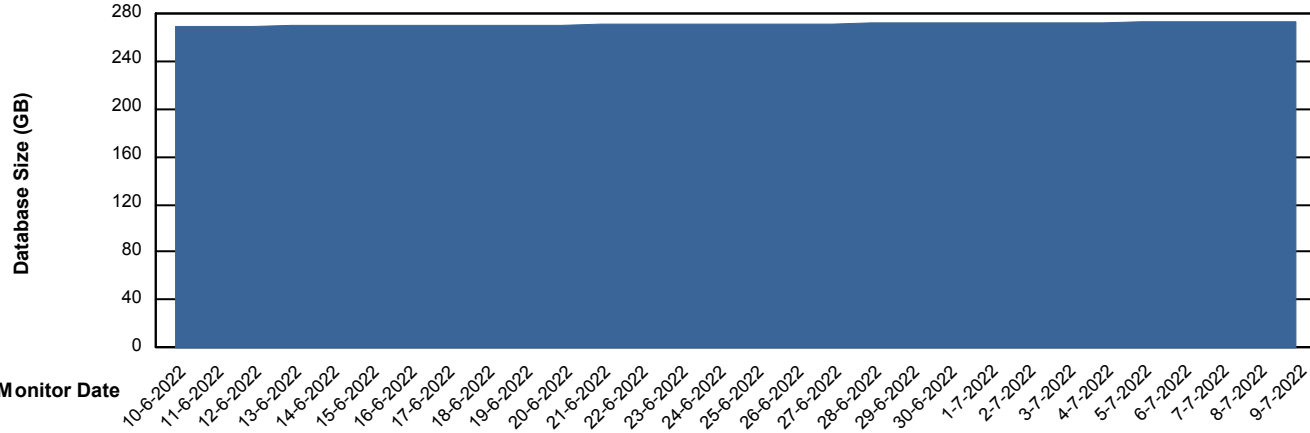

Database growth over last month

Database Tablespace NOA_PRD_NovoABS01_DB

Date	Tablespace Name	Filesize (Gb)	Usedsize (Gb)	Percentage free
9-7-2022	ABSDATA	148	113	24
	INDX	192	157	18
8-7-2022	ABSDATA	148	113	24
	INDX	192	157	18
7-7-2022	ABSDATA	148	113	24
	INDX	192	157	18
6-7-2022	ABSDATA	148	113	24
	INDX	192	157	18
5-7-2022	ABSDATA	148	113	24
	INDX	192	157	18
4-7-2022	ABSDATA	148	113	24
	INDX	192	157	18
3-7-2022	ABSDATA	148	112	24
	INDX	192	157	18