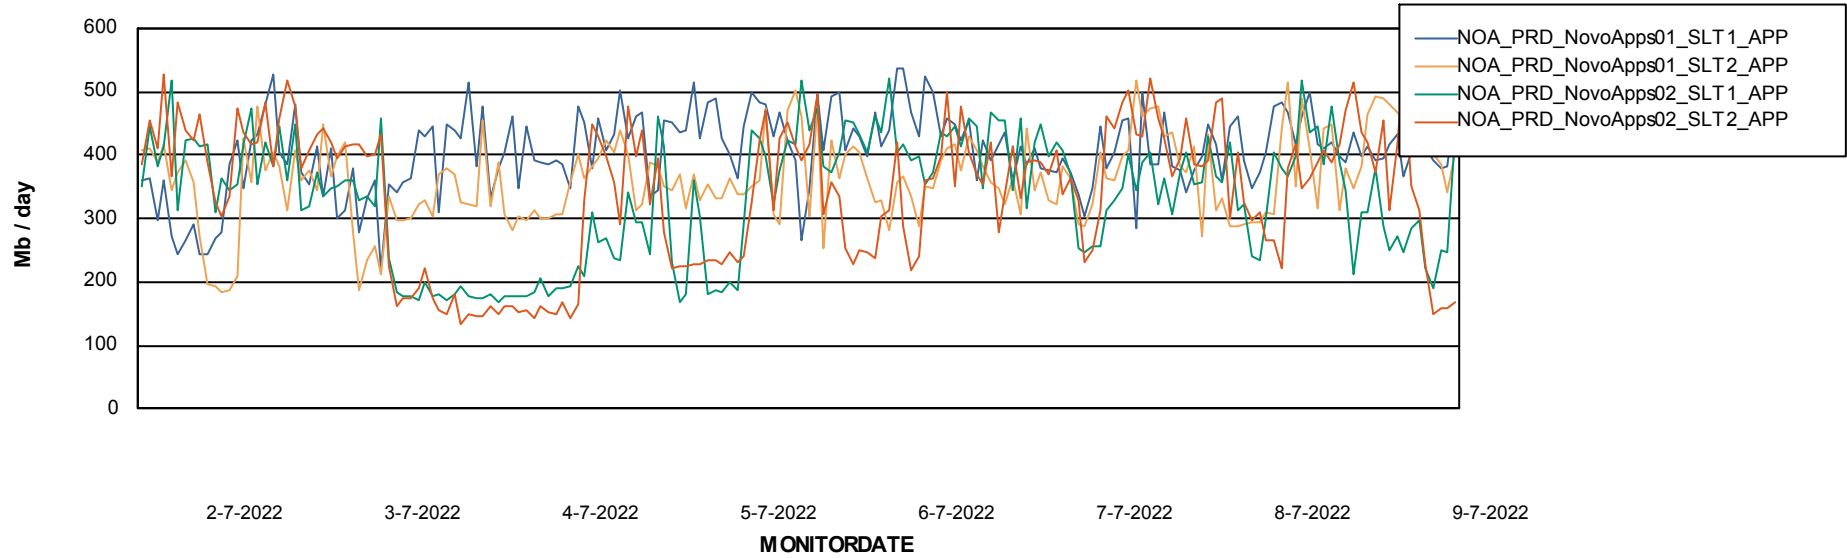

ABSSolute Application Server Services

Avg memory used per ABS Server Service