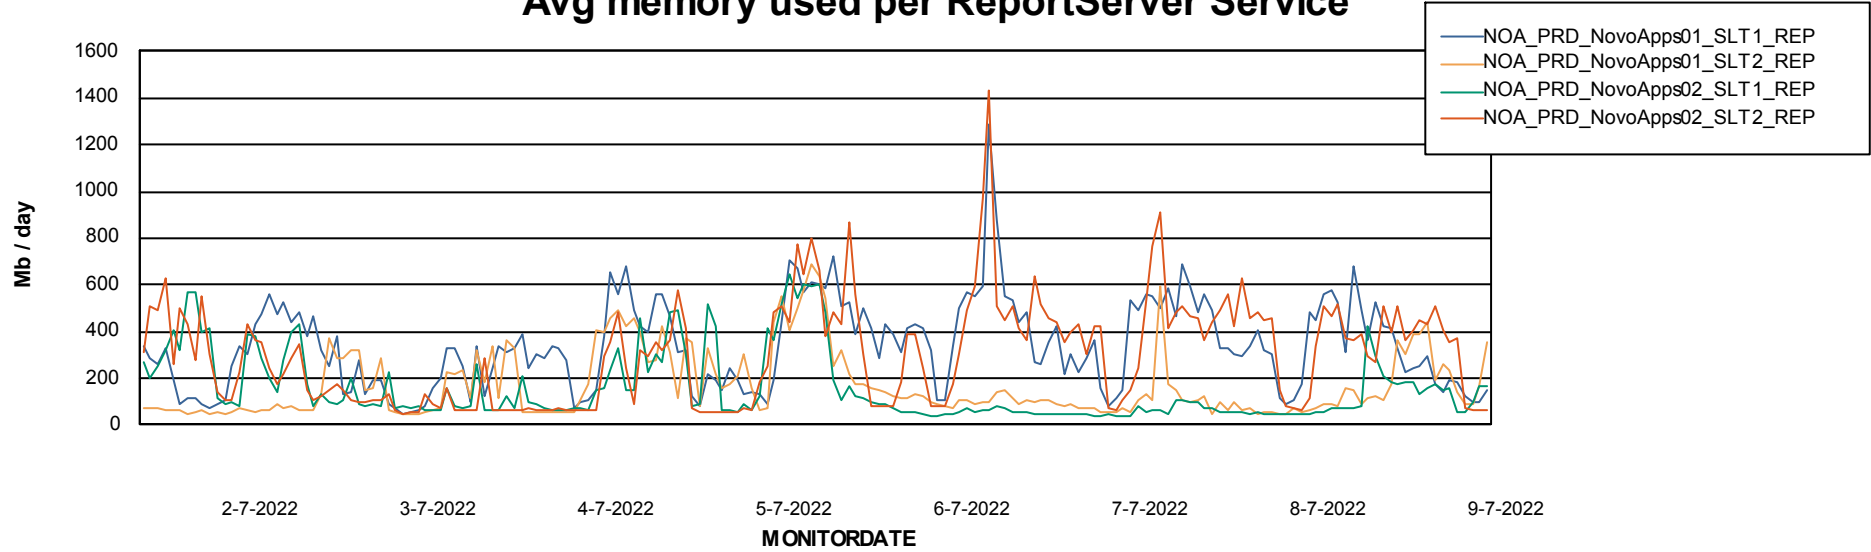

ABSSolute Application ReportServer Services

Avg memory used per ReportServer Service