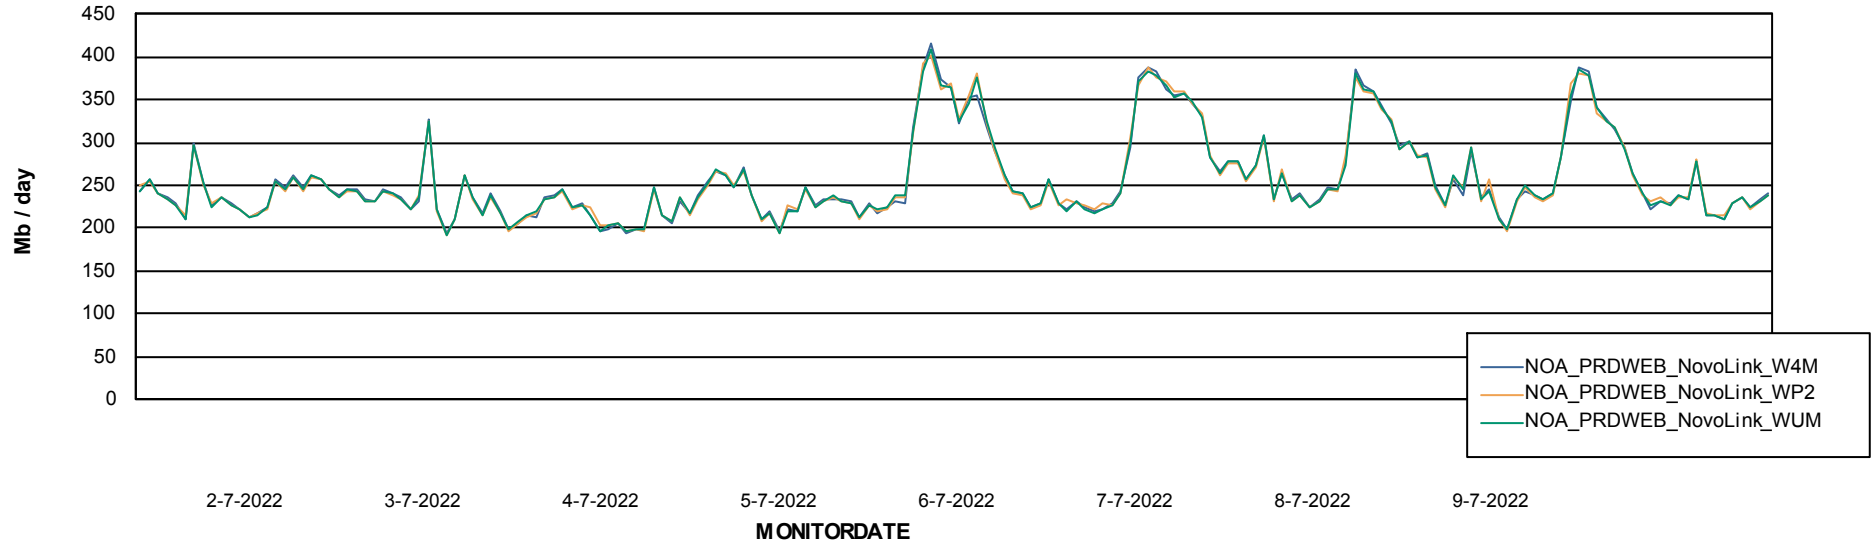

ABSSolute Web Component Services

Avg memory used per ABS Web component