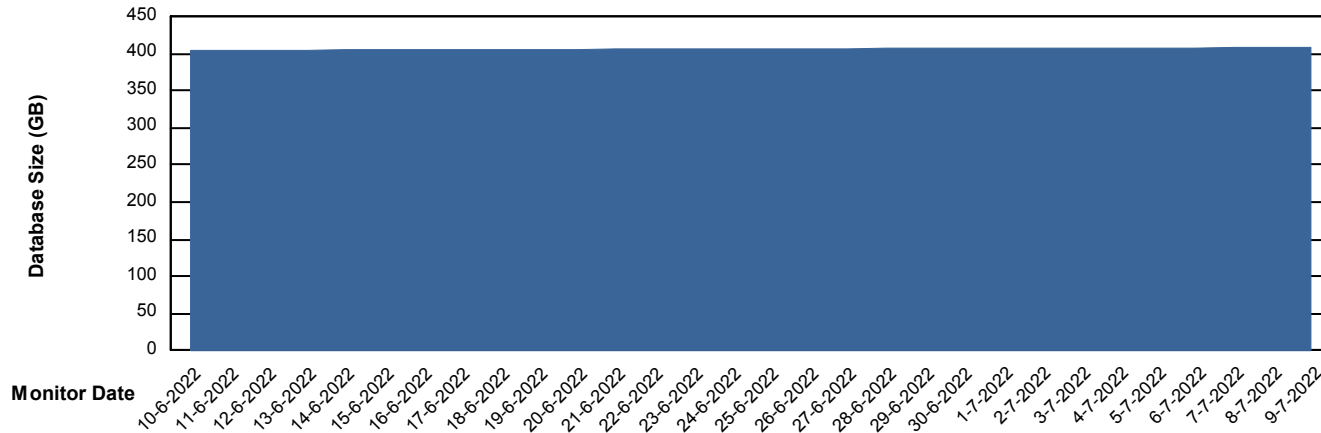

DATABASE SIZE NIXDB_Production

Database growth over last month