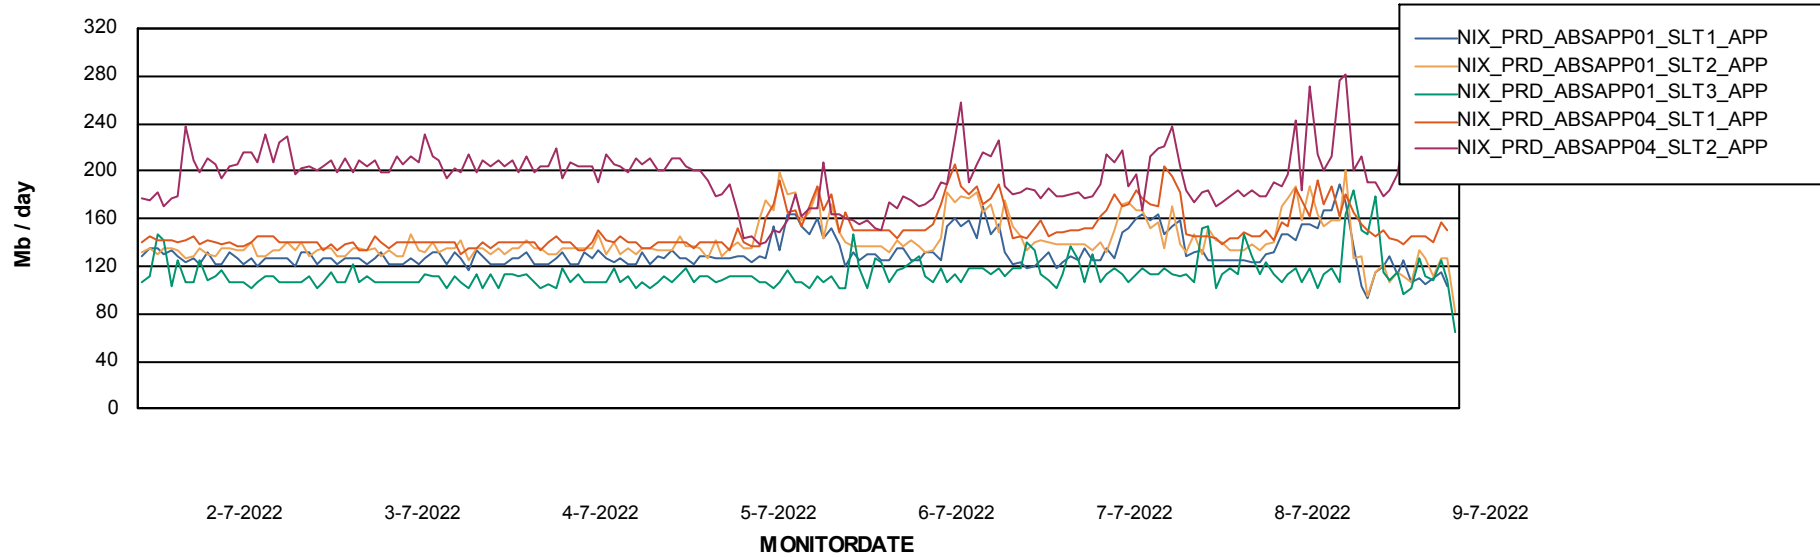

ABSSolute Application Server Services

Avg memory used per ABS Server Service