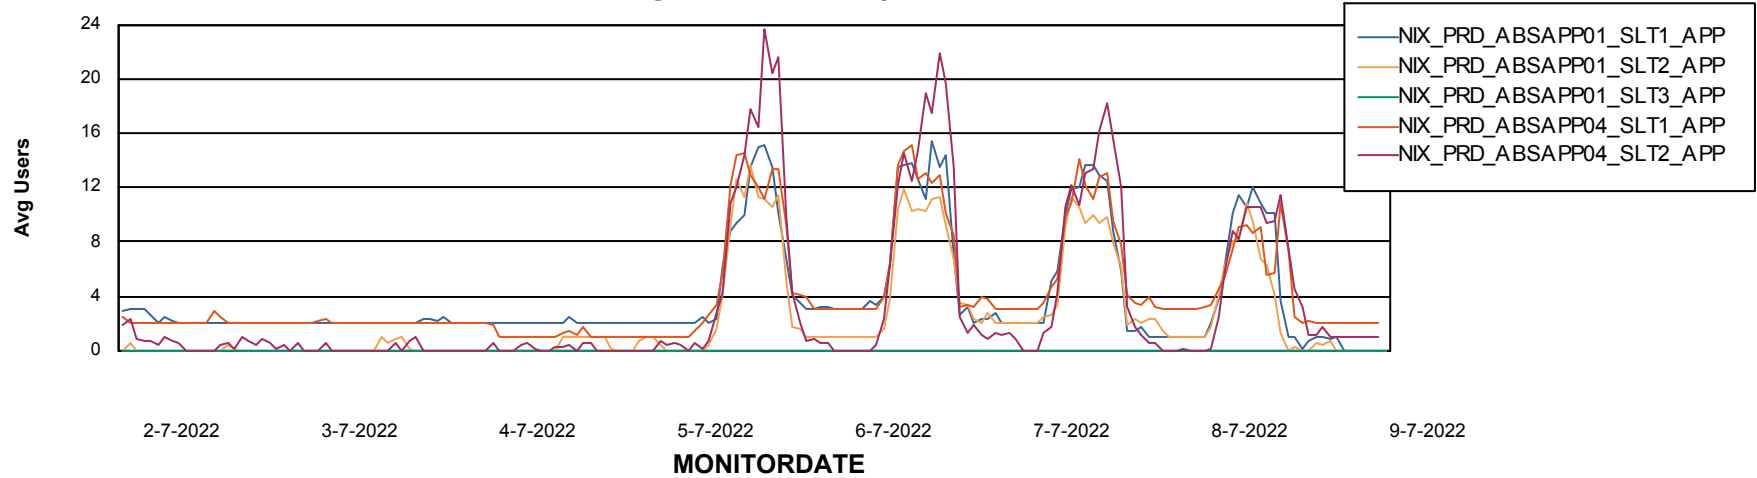

Avg users per day per ABS server