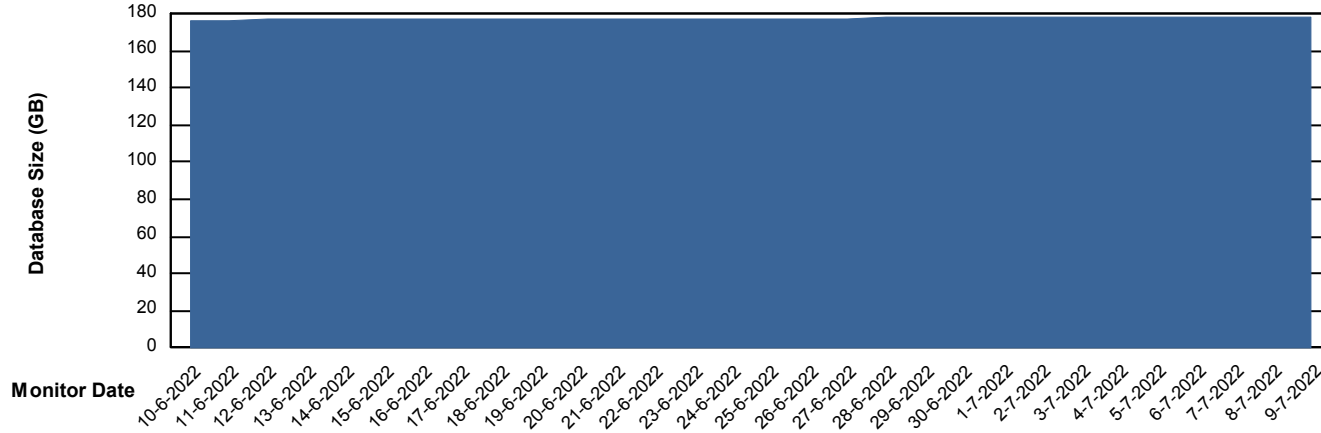

DATABASE SIZE NIXDB_BI

Database growth over last month