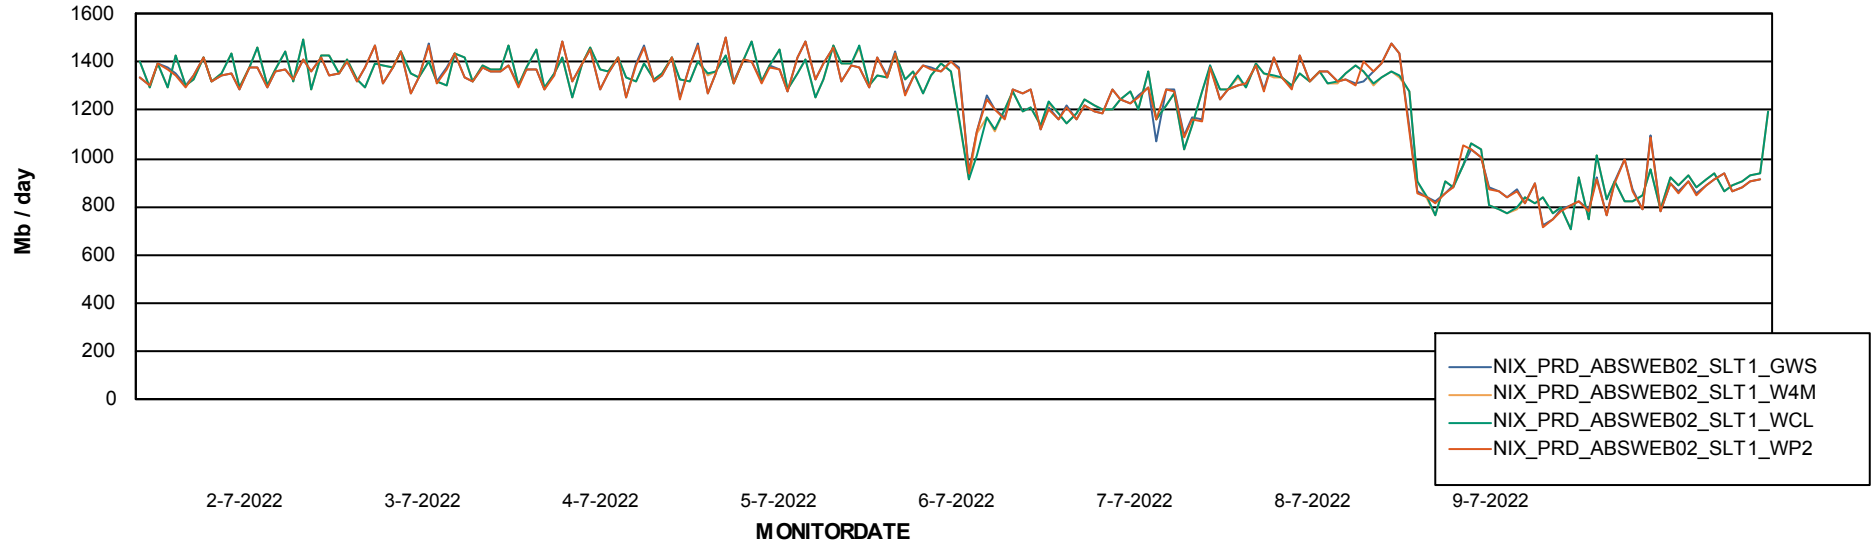

ABSSolute Web Component Services

Avg memory used per ABS Web component