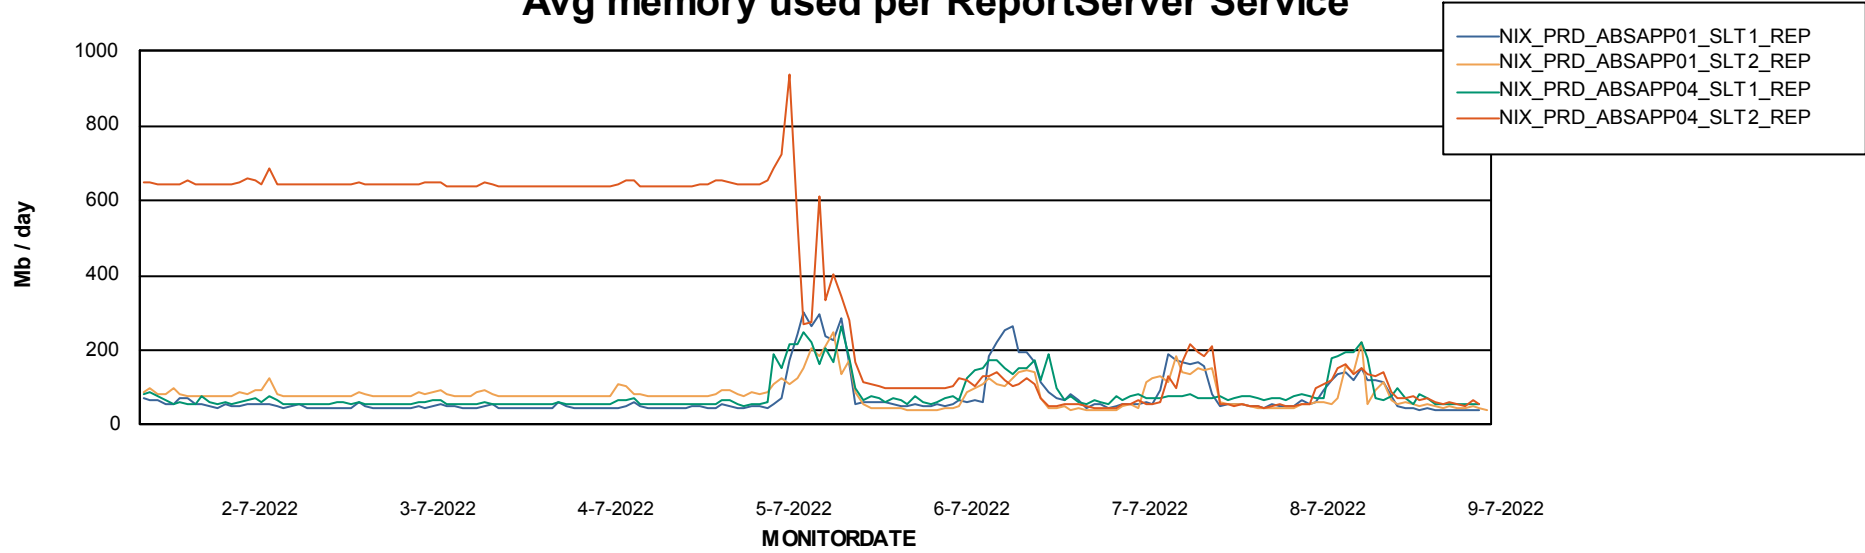

ABSSolute Application ReportServer Services

Avg memory used per ReportServer Service