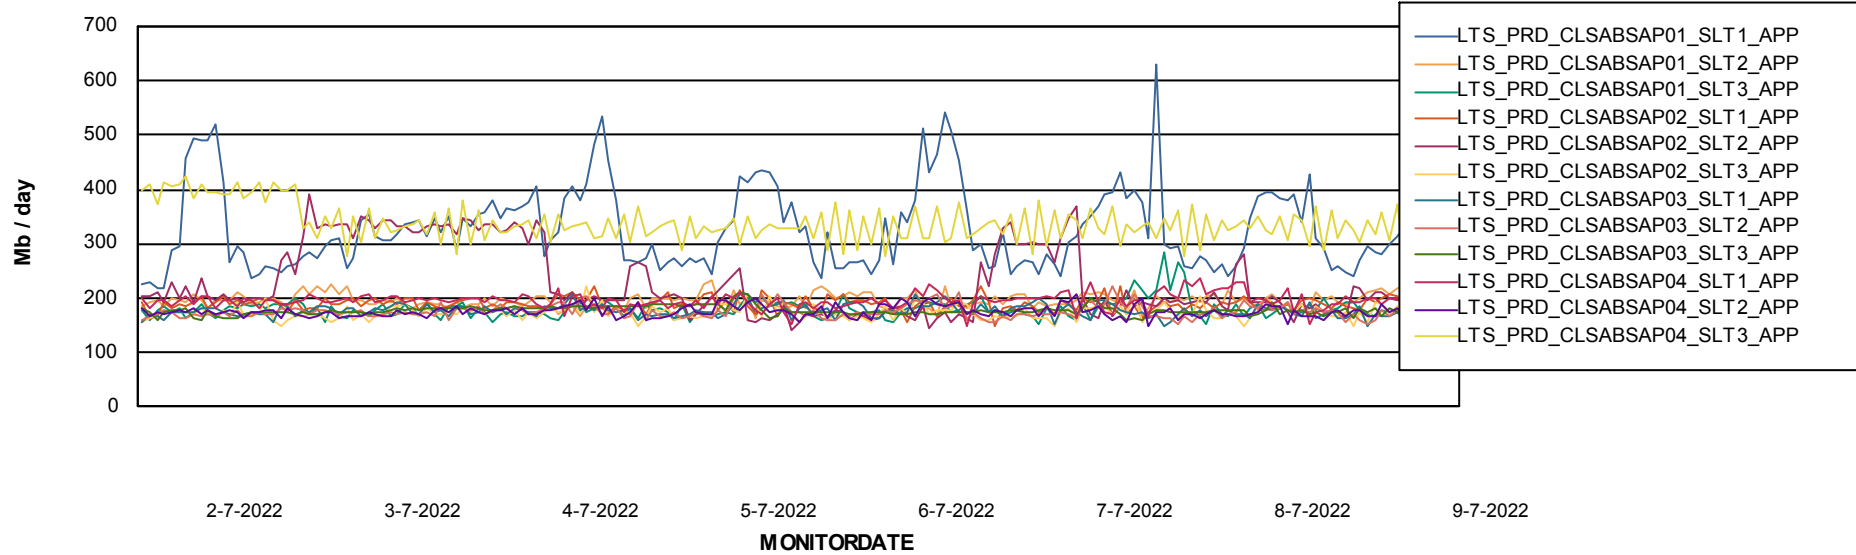

ABSSolute Application Server Services

Avg memory used per ABS Server Service