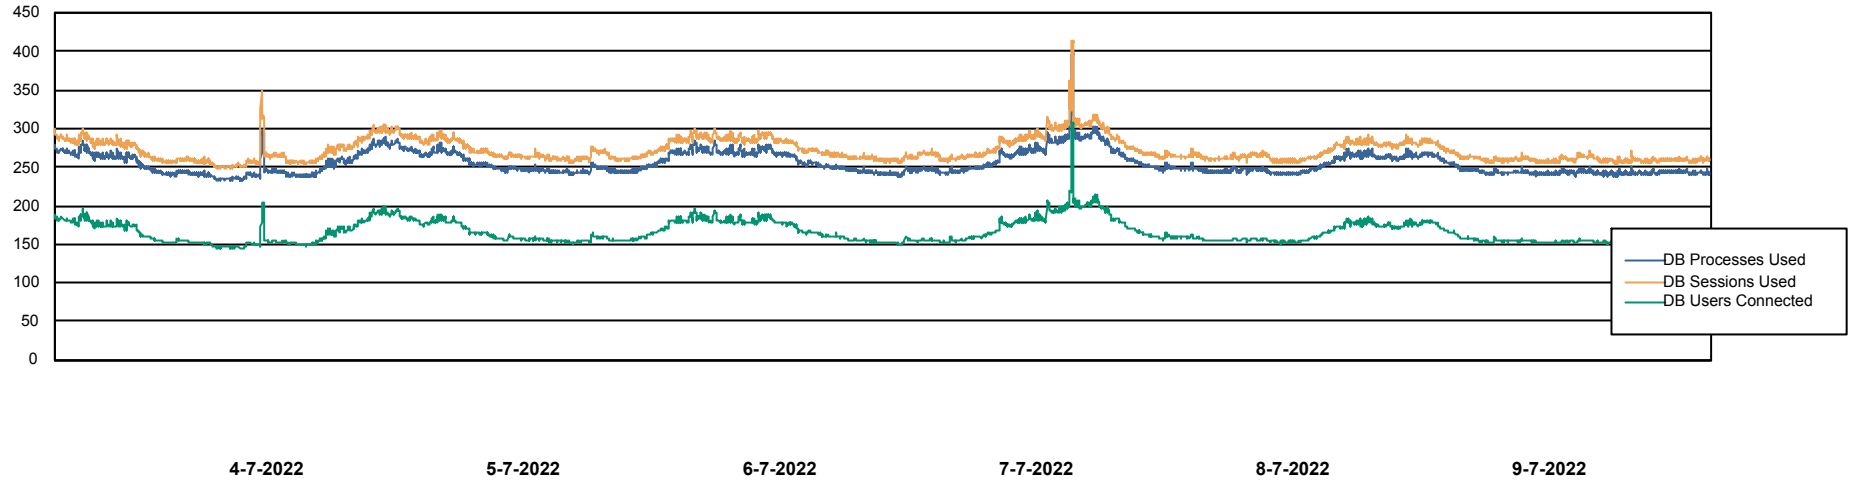

Weekly SLA Customer Report

Customer LTS(CleanLease)_Production
Database ID 126

Database Performance LTS_PROD_CLSABSBI01_BI

Weekly SLA Customer Report

Customer LTS(CleanLease)_Production
Database ID 126

Database Performance LTS_PROD_CLSABSD01_PRDB