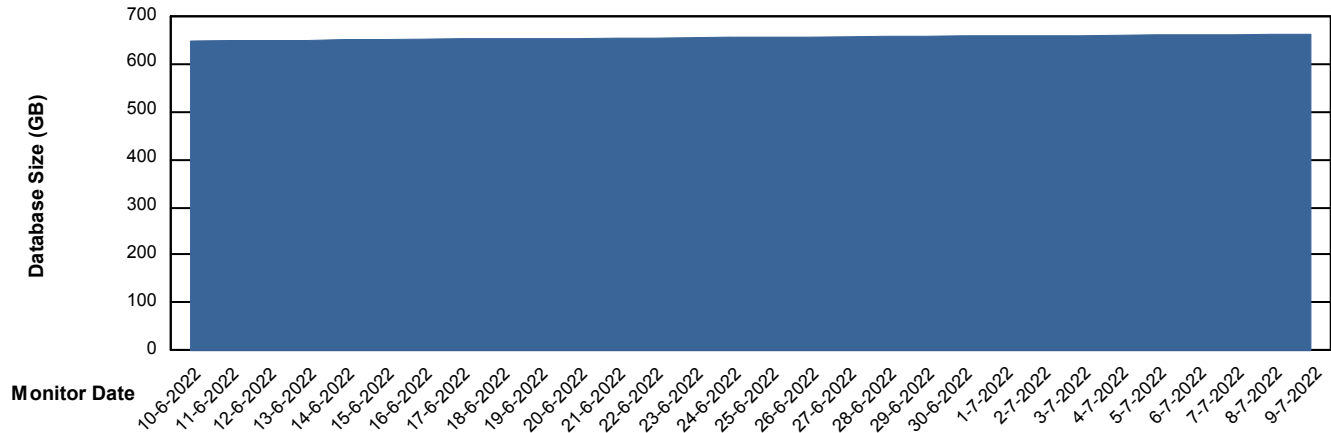

Customer LTS(CleanLease)_Production
Database ID 126

DATABASE SIZE LTS_PROD_CLSABSBI01_BI

Database growth over last month

DATABASE SIZE LTS_PROD_CLSABSDB01_PRDB

Database growth over last month

Weekly SLA Customer Report