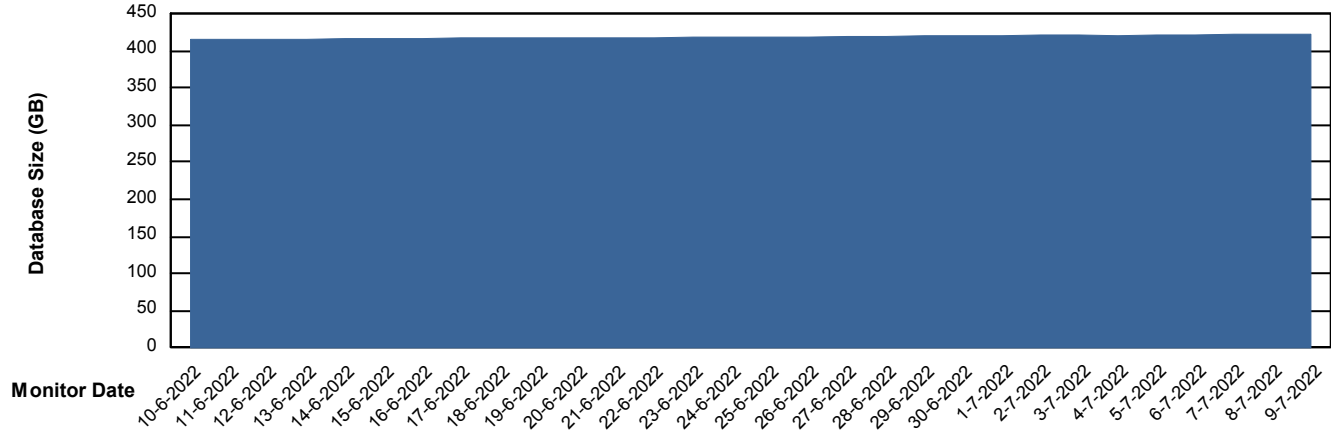

DATABASE SIZE LTS_PROD_CLSABSBI01_BI

Database growth over last month