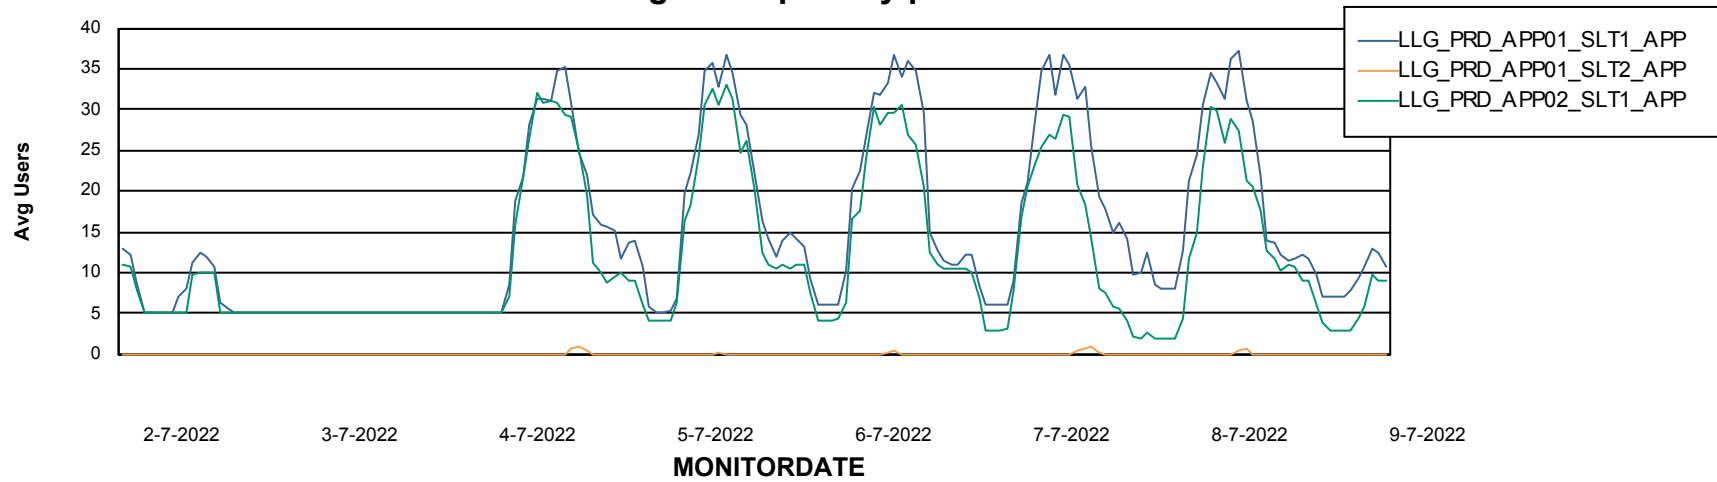

Avg users per day per ABS server