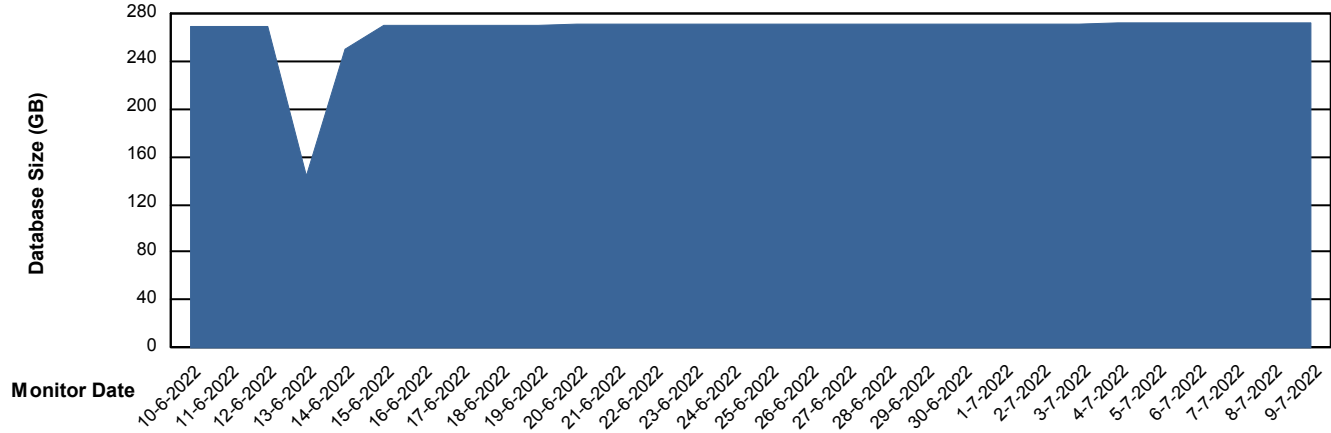

Database Performance LLGDB_Standby_TS2

DB Processes Max 0
DB Processes Max 300
DB Processes Max 4

Weekly SLA Customer Report

Customer LLG_Production
Database ID 53

Database Performance LLGDBBI_Production

DB Processes Max 1,000

Weekly SLA Customer Report

Customer LLG_Production
Database ID 53

DATABASE SIZE LLGDB_Production

Database growth over last month

DATABASE SIZE LLGDBBI_Production

Database growth over last month

Weekly SLA Customer Report