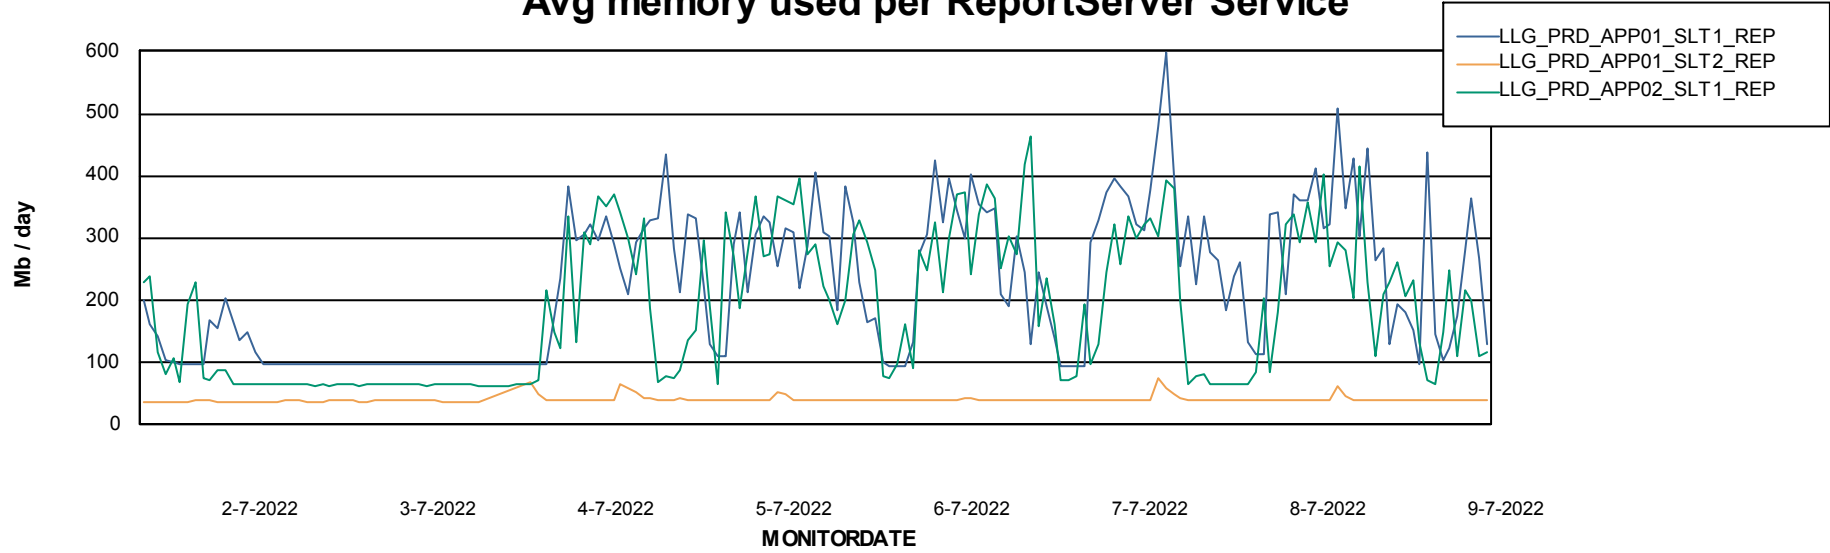

ABSSolute Application Server Services

Avg memory used per ReportServer Service