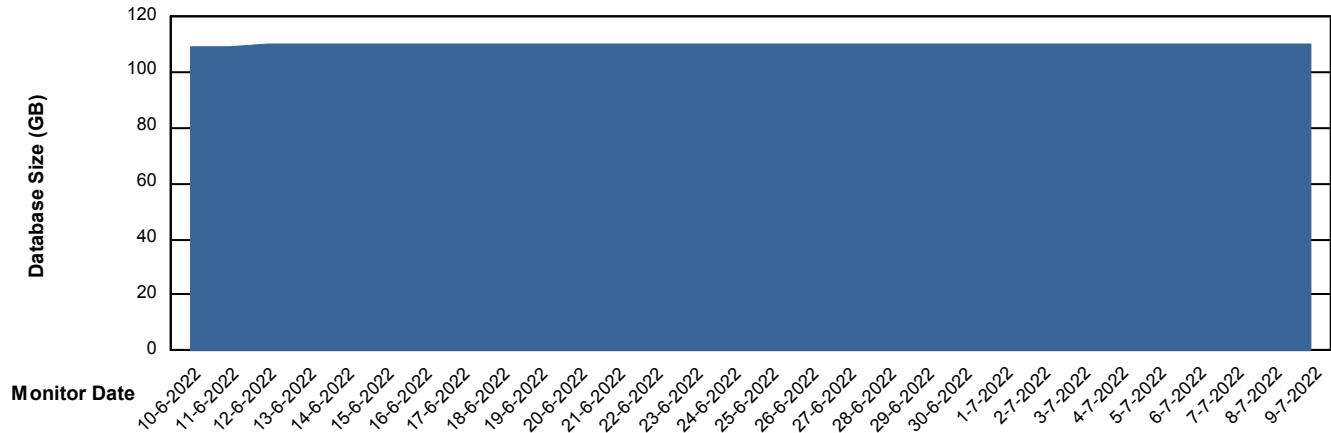

Weekly SLA Customer Report

Customer LLG_Production
Database ID 53

DATABASE SIZE LLGDB_Production

Database growth over last month

DATABASE SIZE LLGDBBI_Production

Database growth over last month

Weekly SLA Customer Report