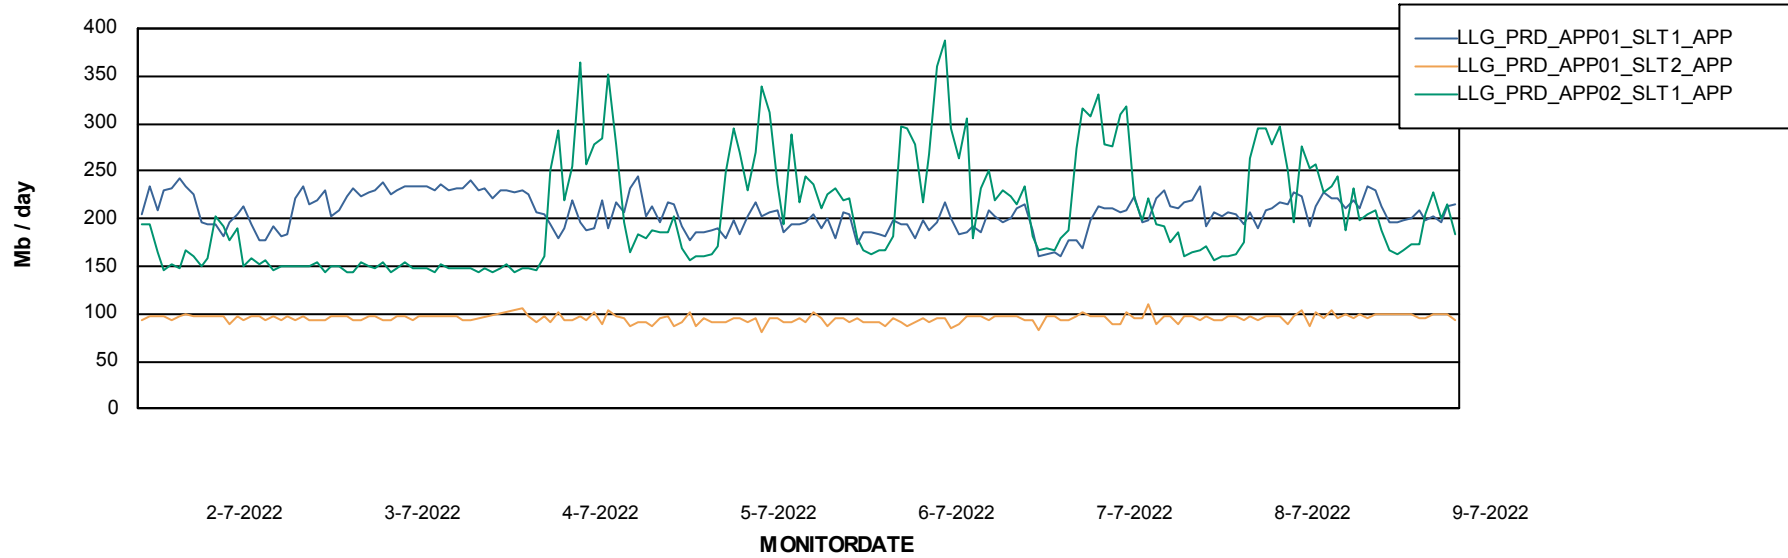

ABSSolute Application Server Services

Avg memory used per ABS Server Service