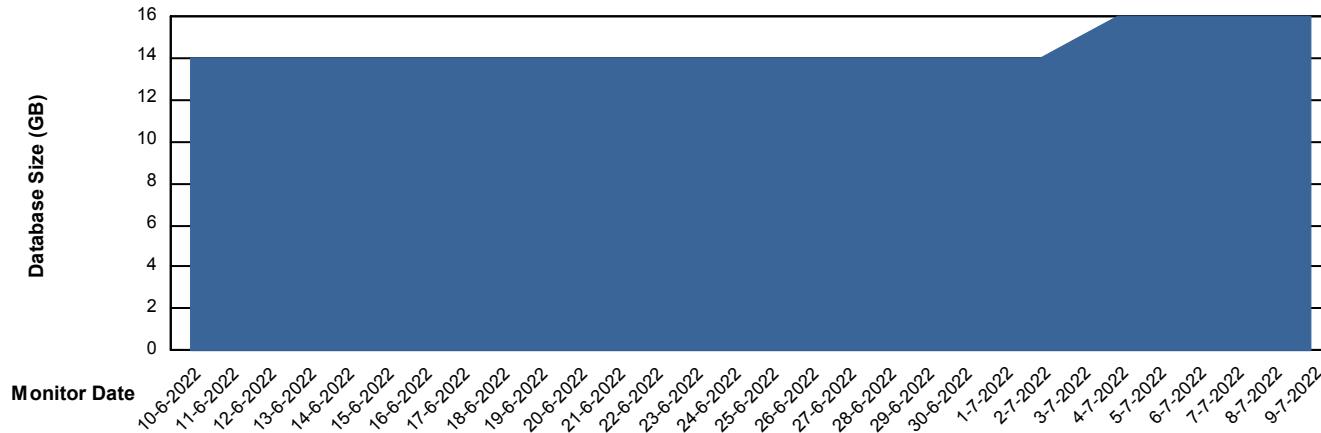

Customer KLH_Production
Database ID 139

Database Performance KLHDB_Standby

DB Processes Max 0
DB Processes Max 1,000
DB Processes Max 4

Weekly SLA Customer Report

Customer KLH_Production
Database ID 139

DATABASE SIZE KLHDB_BI

Database growth over last month

DATABASE SIZE KLHDB_Production

Database growth over last month

Weekly SLA Customer Report

Customer KLH_Production
Database ID 139

Database Tablespace KLHDB_BI

Date	Tablespace Name	Filesize (Gb)	Usedsize (Gb)	Percentage free
9-7-2022	ABSDATA	4	0	97
	INDX	8	0	94
8-7-2022	ABSDATA	4	0	97
	INDX	8	0	94
7-7-2022	ABSDATA	4	0	97
	INDX	8	0	94
6-7-2022	ABSDATA	4	0	97
	INDX	8	0	94
5-7-2022	ABSDATA	4	0	97
	INDX	8	0	94
4-7-2022	ABSDATA	4	0	97
	INDX	8	0	94
3-7-2022	ABSDATA	4	0	97
	INDX	8	0	94