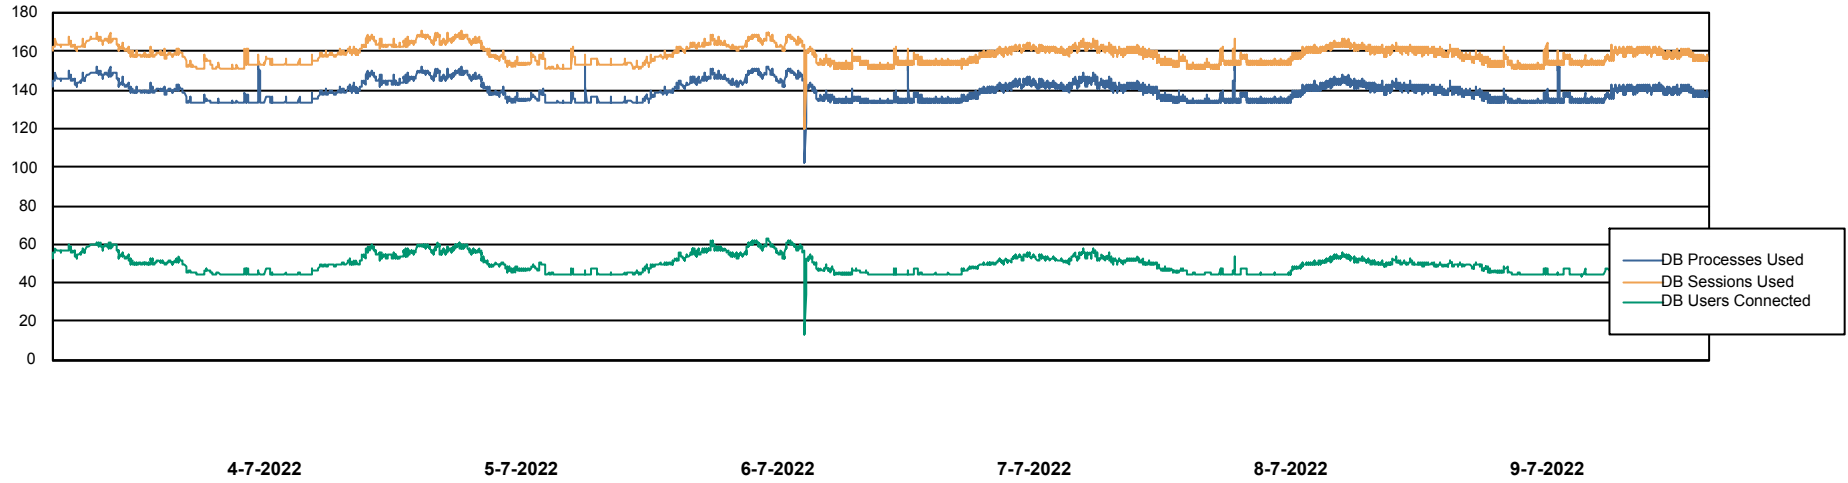

Weekly SLA Customer Report

Customer KLH_Production
Database ID 139

Database Performance KLHDB_BI

Weekly SLA Customer Report

Customer KLH_Production
Database ID 139

Database Performance KLHDB_Production

Weekly SLA Customer Report