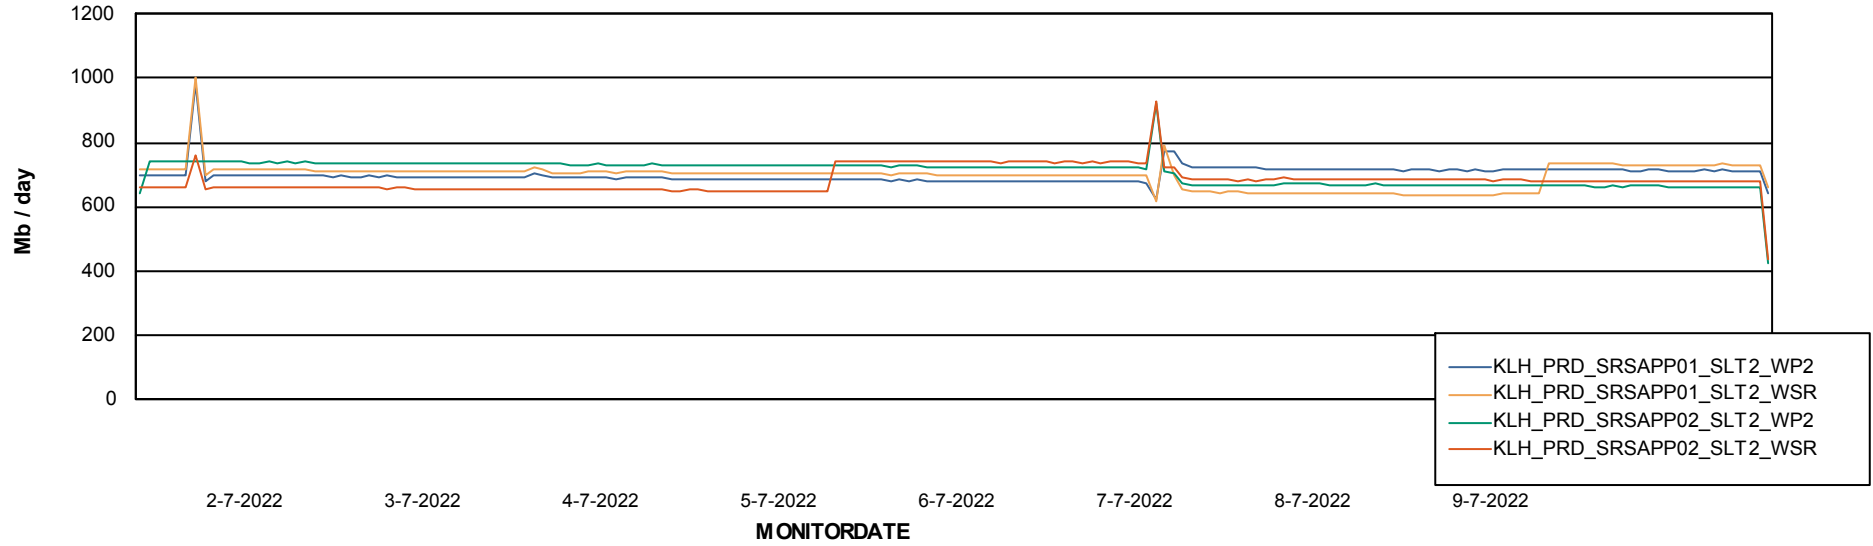

ABSSolute Web Component Services

Avg memory used per ABS Web component