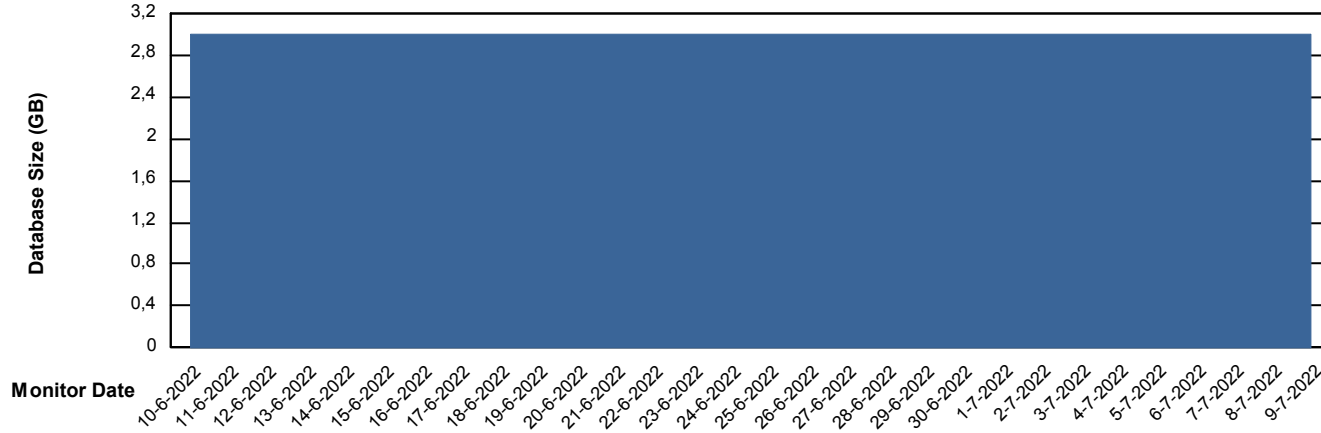

DATABASE SIZE KLHDB_BI

Database growth over last month