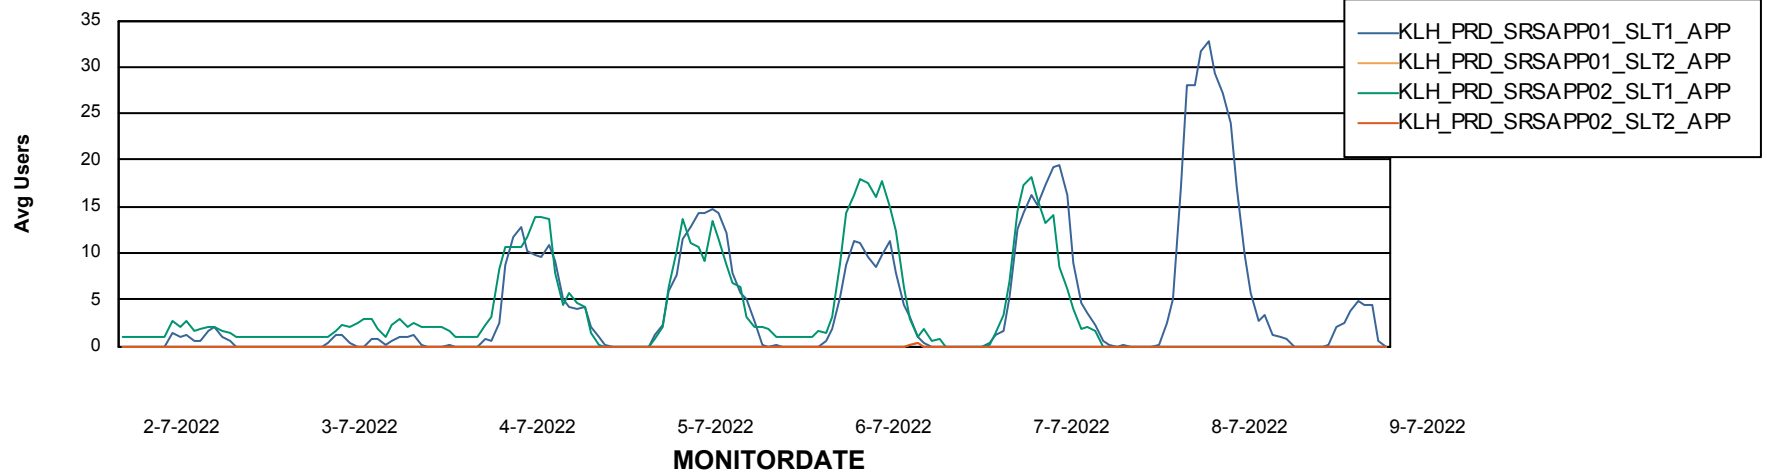

Avg users per day per ABS server