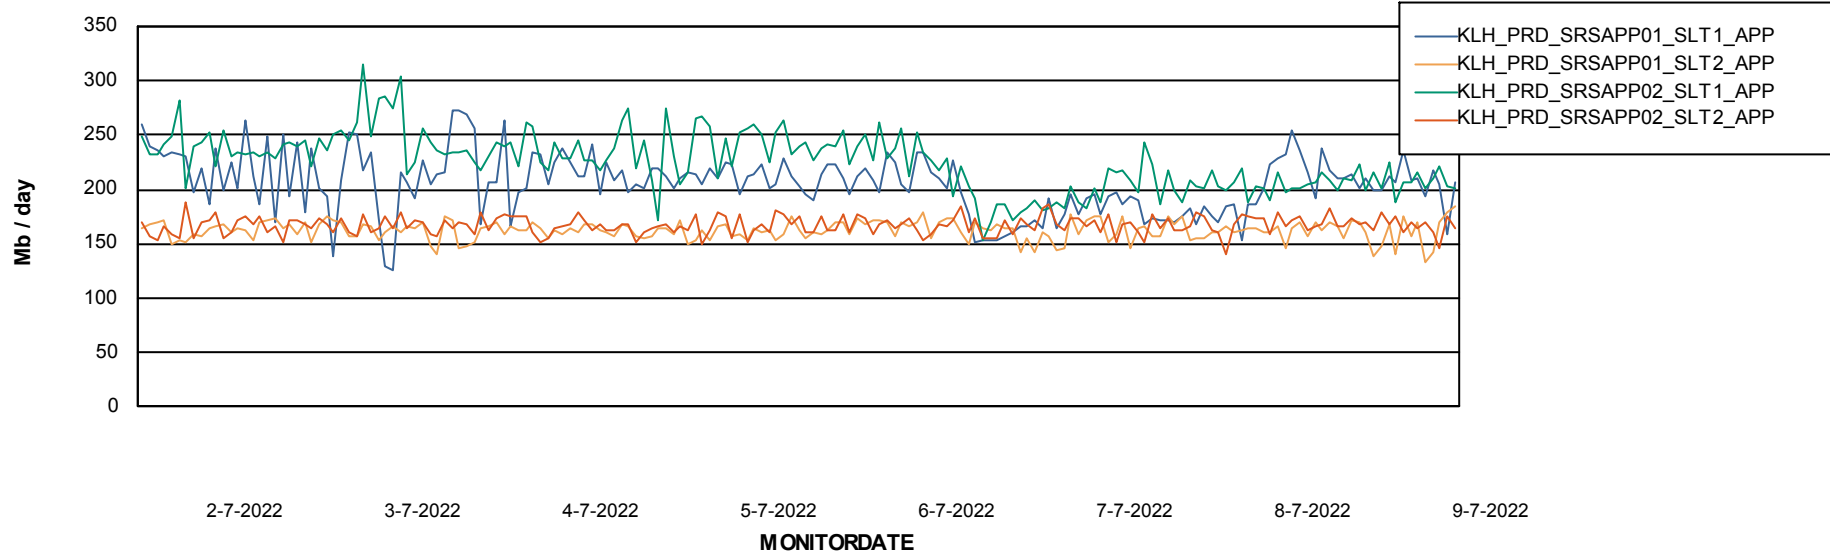

Standby Database Health KLH_Production

Recovery lag for last 7 days

Weekly SLA Customer Report

Customer KLH_Production
Database ID 139

ABSSolute Application Server Services

Avg memory used per ABS Server Service