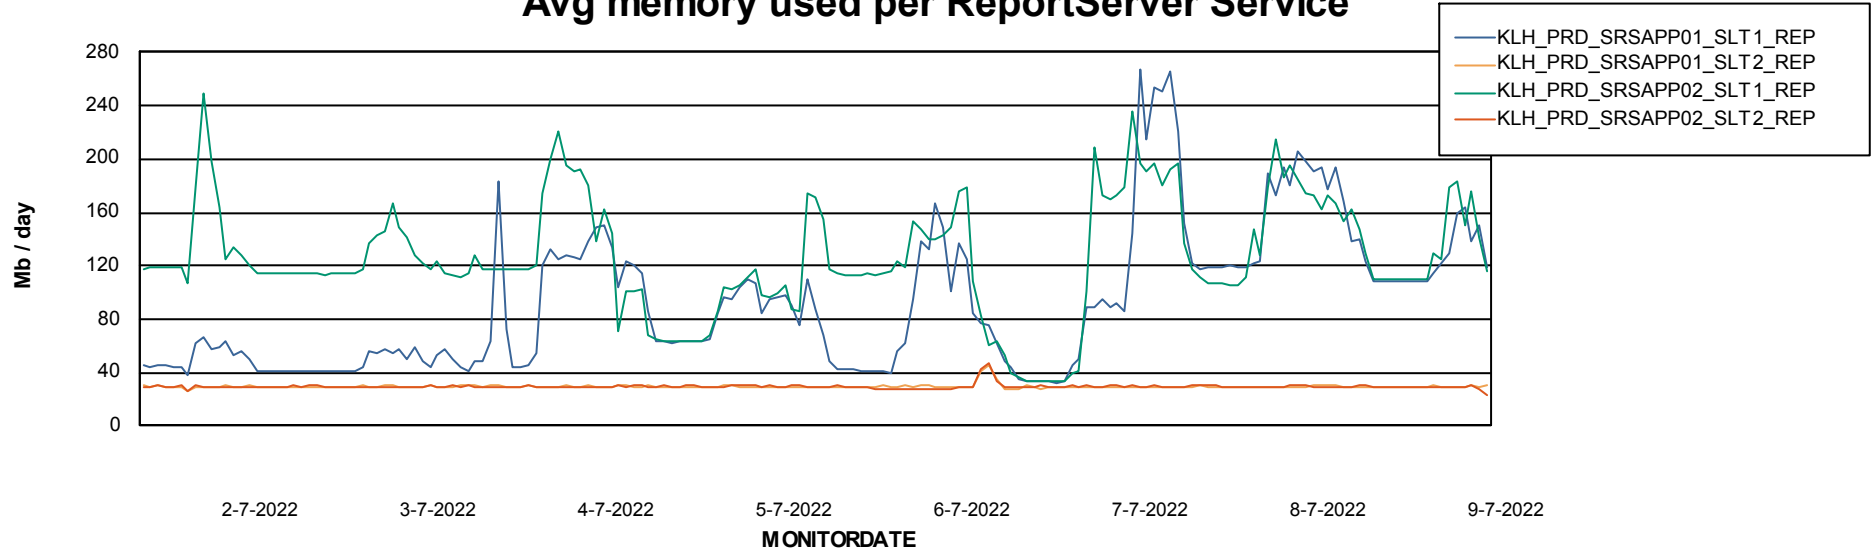

Avg users per day per ABS server

Weekly SLA Customer Report

Customer KLH_Production
Database ID 139

ABSSolute Application ReportServer Services

Avg memory used per ReportServer Service

Weekly SLA Customer Report