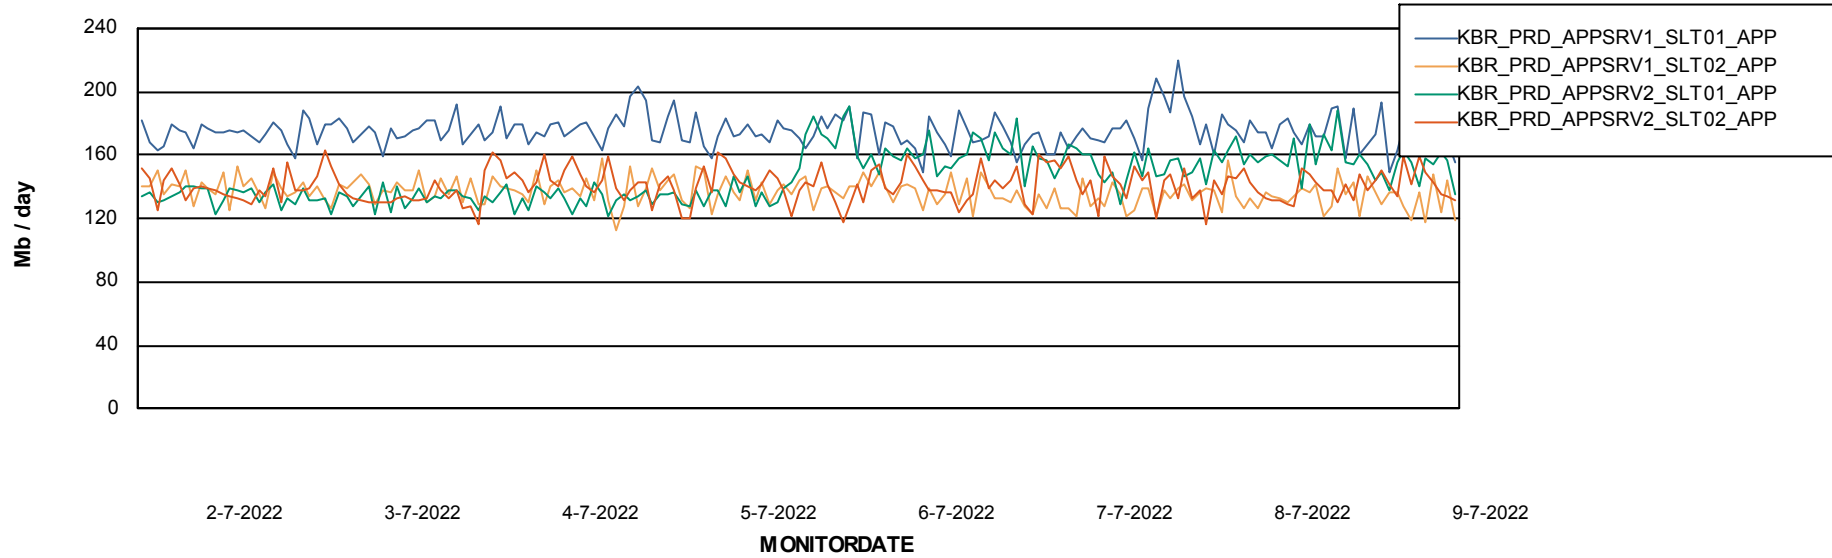

ABSSolute Application Server Services

Avg memory used per ABS Server Service