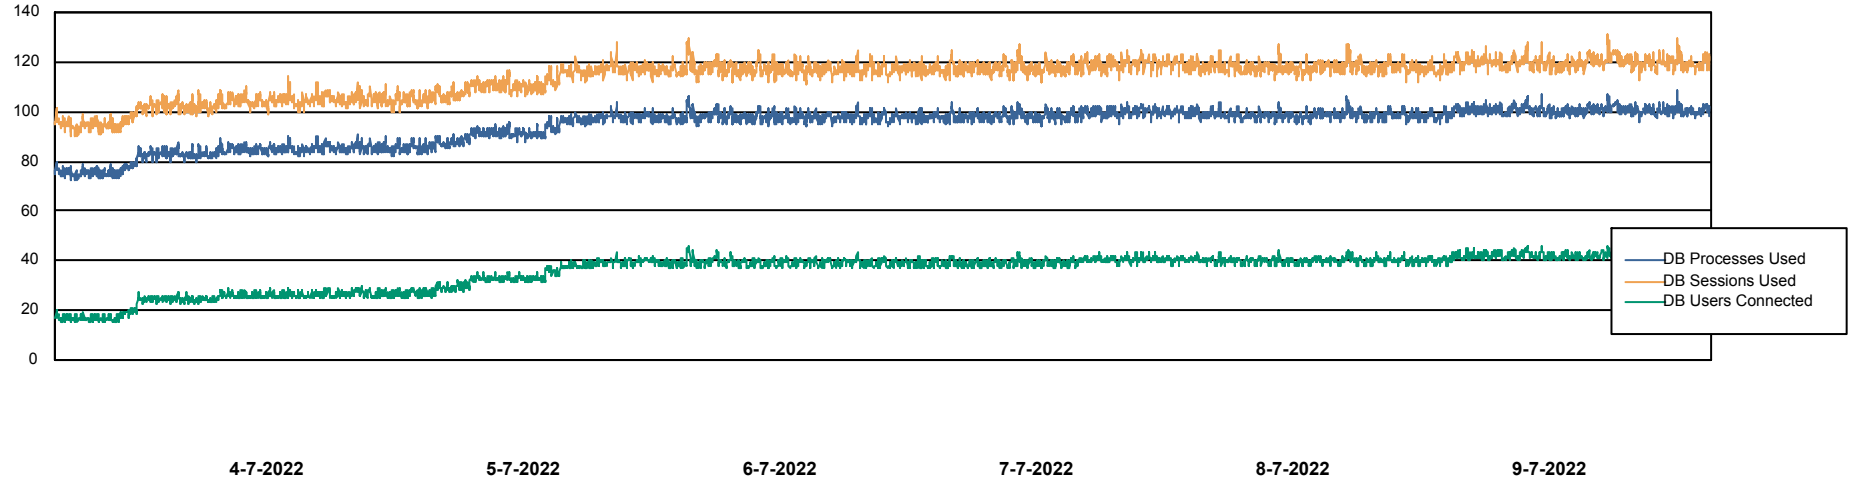

Database Performance BI-DBSRV_DB