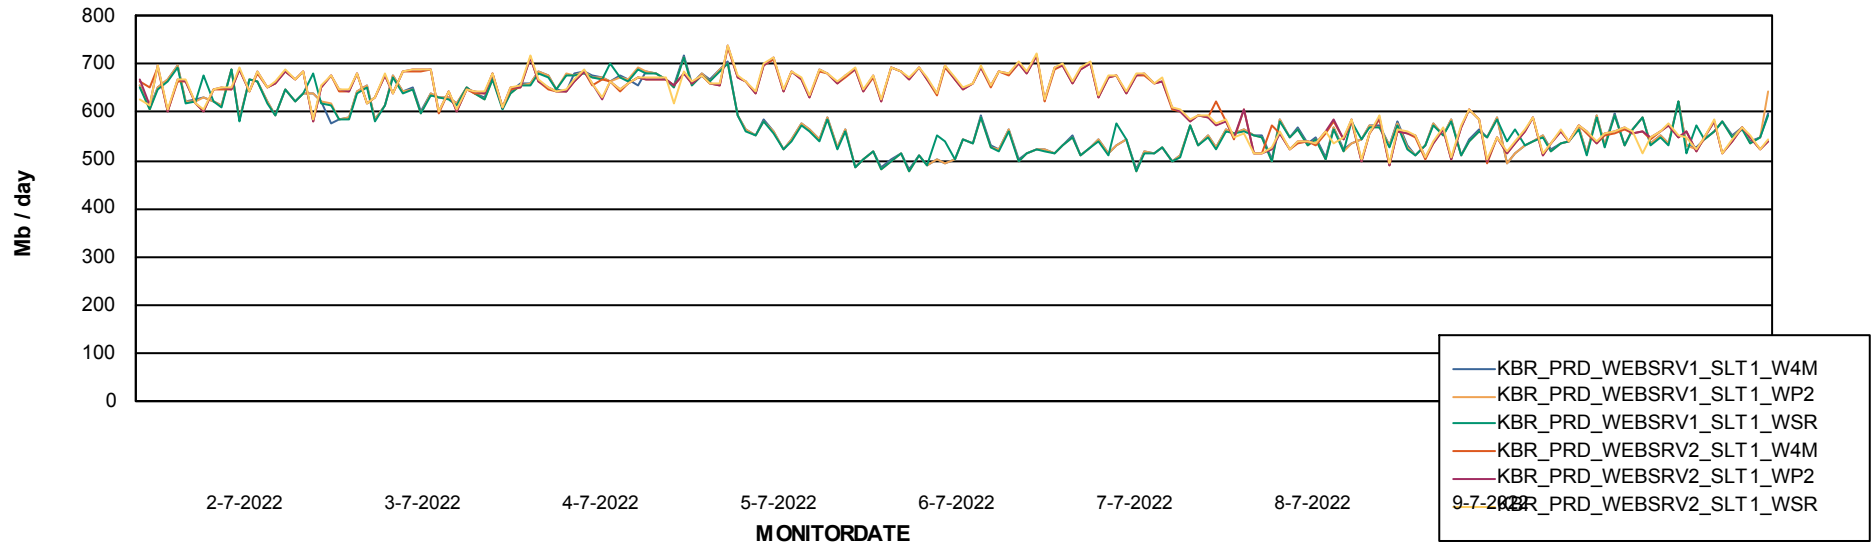

ABSSolute Web Component Services

Avg memory used per ABS Web component