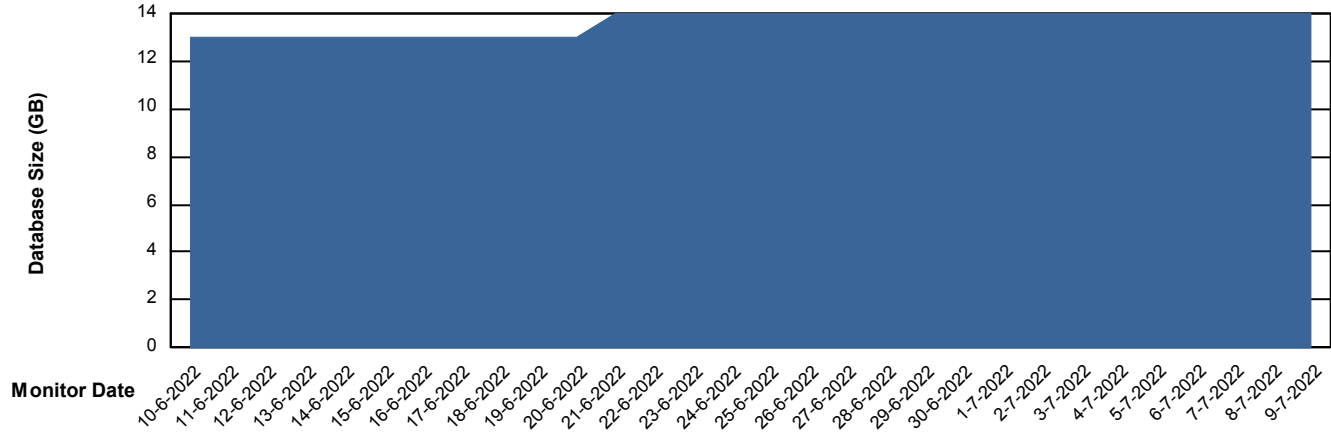

Harddisk Usage KBR_PRD_WEBSRV2

	Free disk space on / (%)	Total disk space on / (Gb)	Used disk space on / (Gb)	Free disk space on /boot (%)	Total disk space on /boot (Gb)	Used disk space on /boot (Gb)
9-7-2022	79	55	11	62	1	0
8-7-2022	80	55	11	62	1	0
7-7-2022	80	55	11	62	1	0
6-7-2022	80	55	11	62	1	0
5-7-2022	80	55	11	62	1	0
4-7-2022	80	55	11	62	1	0
3-7-2022	80	55	11	62	1	0

Weekly SLA Customer Report

Customer KBR_Production
Database ID 117

Database Performance BI-DBSRV_DB

Weekly SLA Customer Report

Customer KBR_Production
Database ID 117

Database Performance KBR_PRD_DB-SRV1_DB

Weekly SLA Customer Report

Customer KBR_Production
Database ID 117

DATABASE SIZE BI-DBSRV_DB

Database growth over last month

DATABASE SIZE KBR_PRD_DB-SRV1_DB

Database growth over last month

Weekly SLA Customer Report