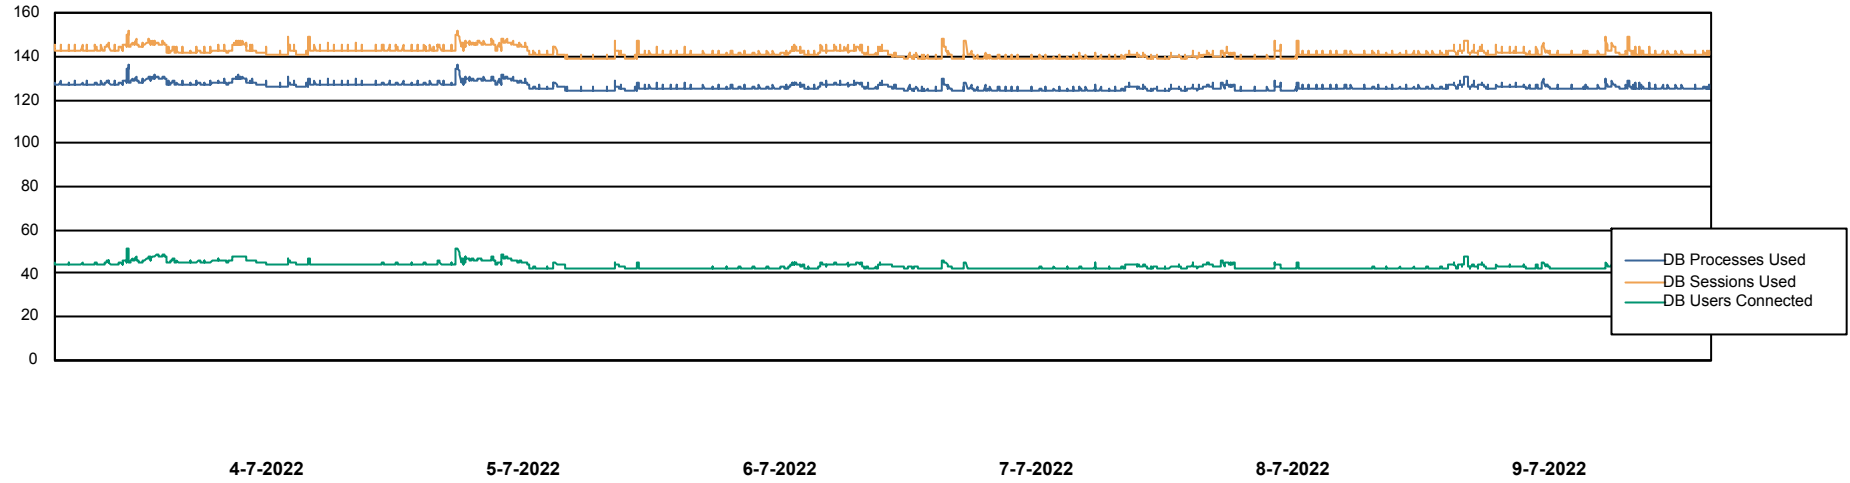

Weekly SLA Customer Report

Customer KBR_Production
Database ID 117

Database Performance BI-DBSRV_DB

Weekly SLA Customer Report

Customer KBR_Production
Database ID 117

Database Performance KBR_PRD_DB-SRV1_DB