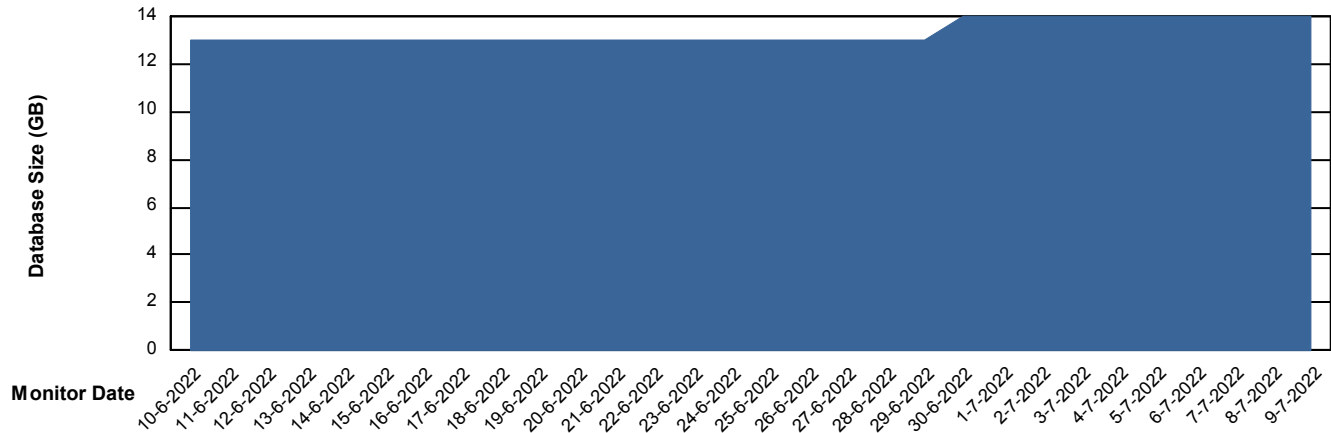

Weekly SLA Customer Report

Customer KBR_Production
Database ID 117

Database Performance BI-DBSRV_DB

Weekly SLA Customer Report

Customer KBR_Production
Database ID 117

Database Performance KBR_PRD_DB-SRV1_DB

Weekly SLA Customer Report

Customer KBR_Production
Database ID 117

DATABASE SIZE BI-DBSRV_DB

Database growth over last month

DATABASE SIZE KBR_PRD_DB-SRV1_DB

Database growth over last month

Weekly SLA Customer Report