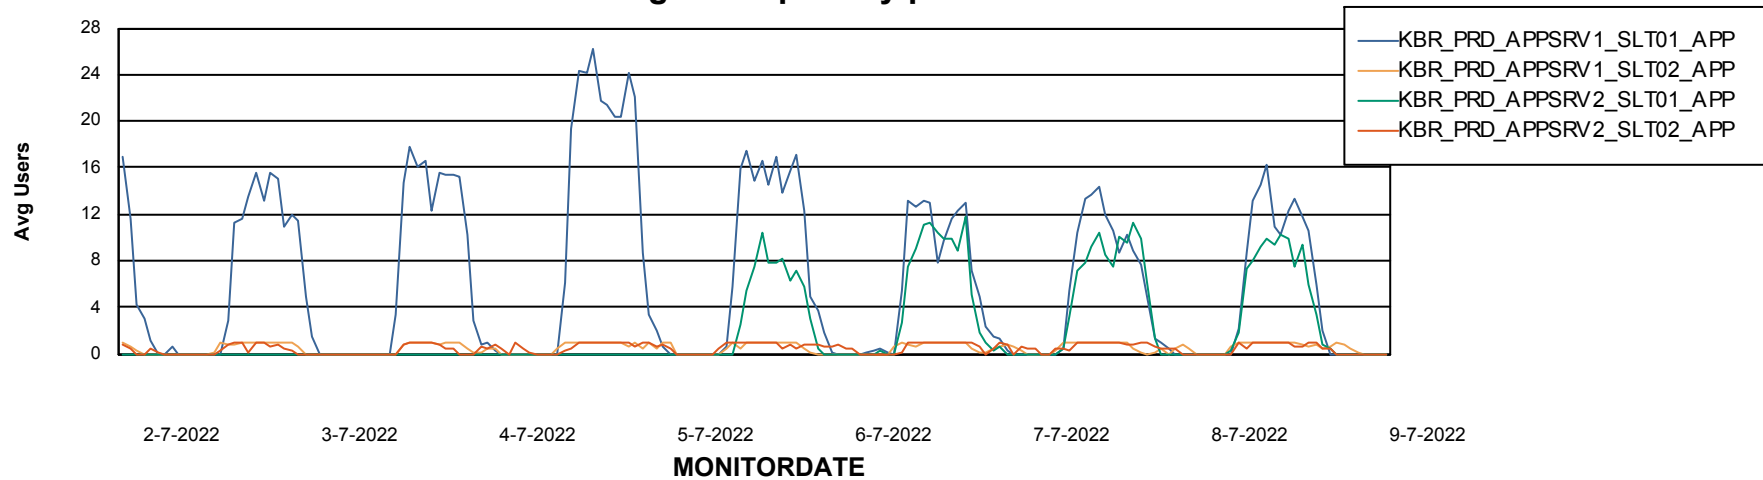

Avg users per day per ABS server