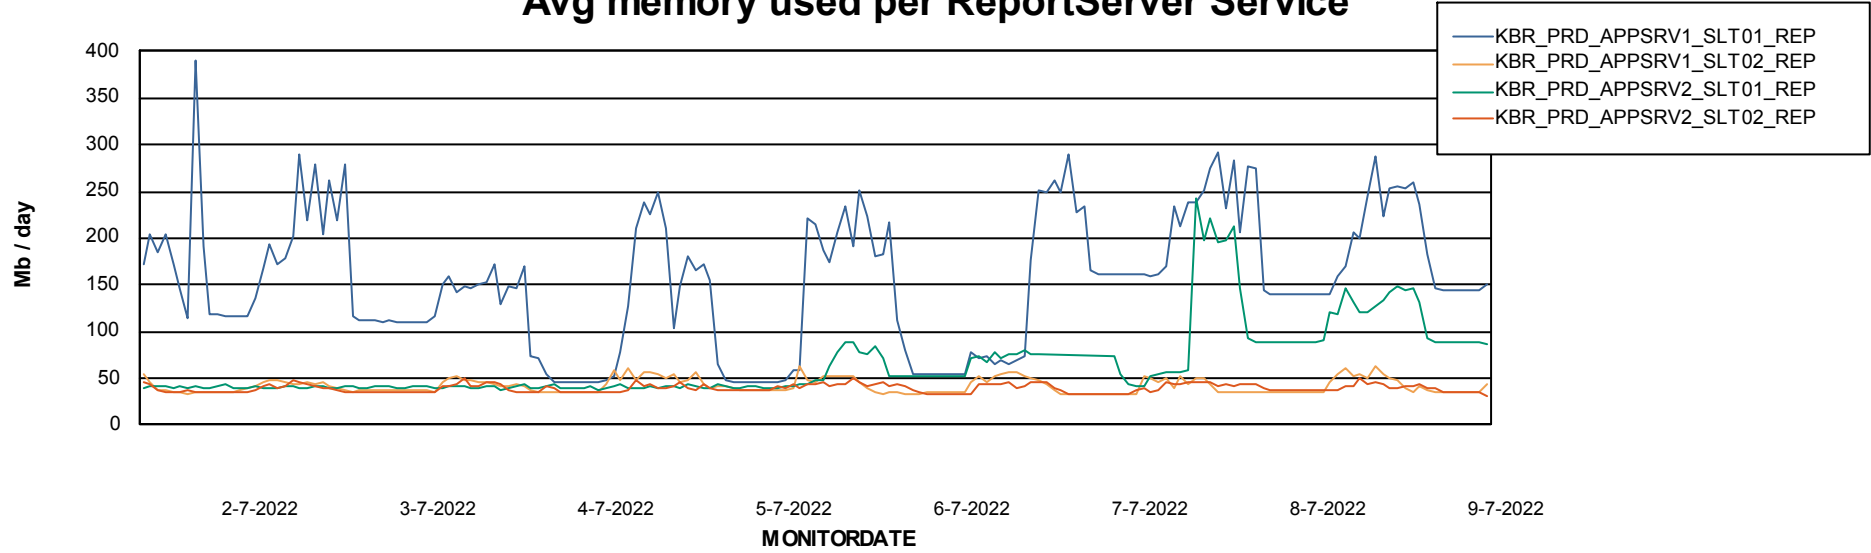

ABSSolute Application Server Services

Avg memory used per ReportServer Service