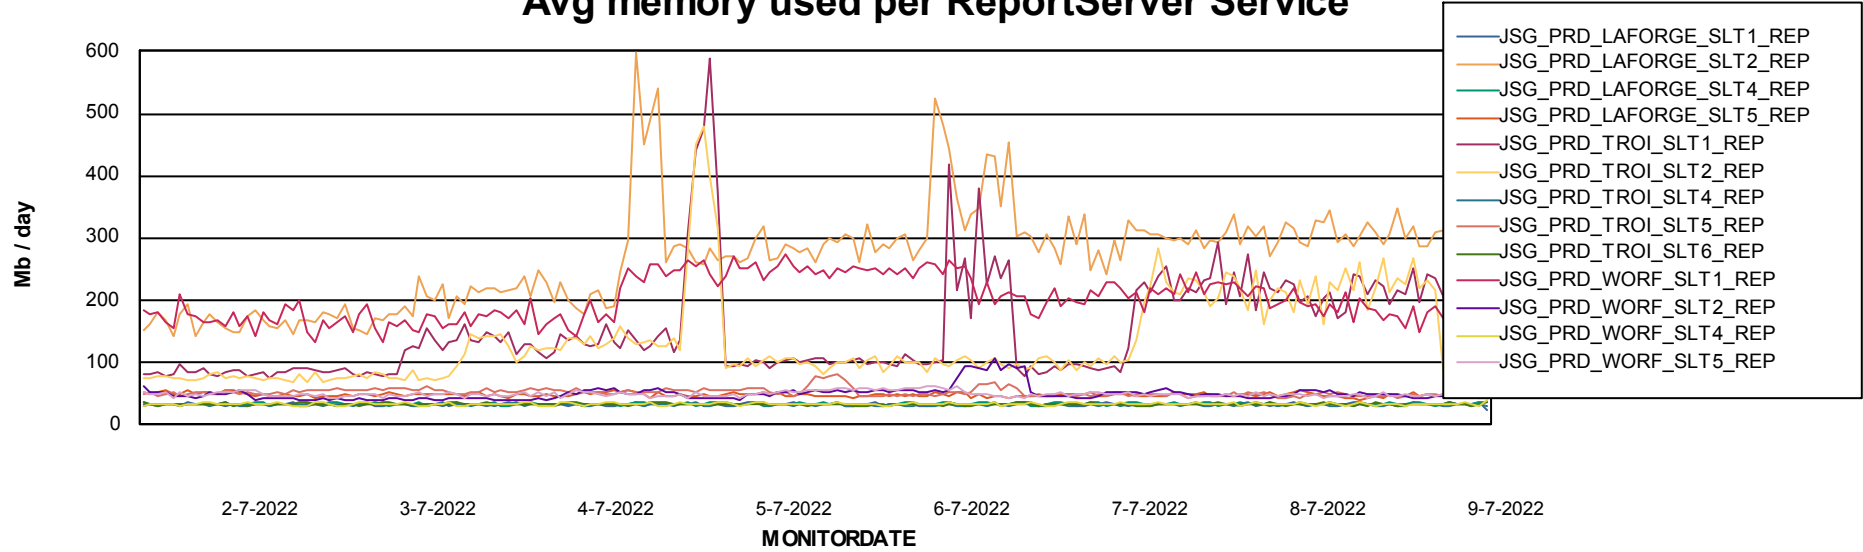

Avg memory used per ABS Server Service

Avg users per day per ABS server

Weekly SLA Customer Report

Customer JSG_Production
Database ID 102

ABSSolute Application ReportServer Services

Avg memory used per ReportServer Service