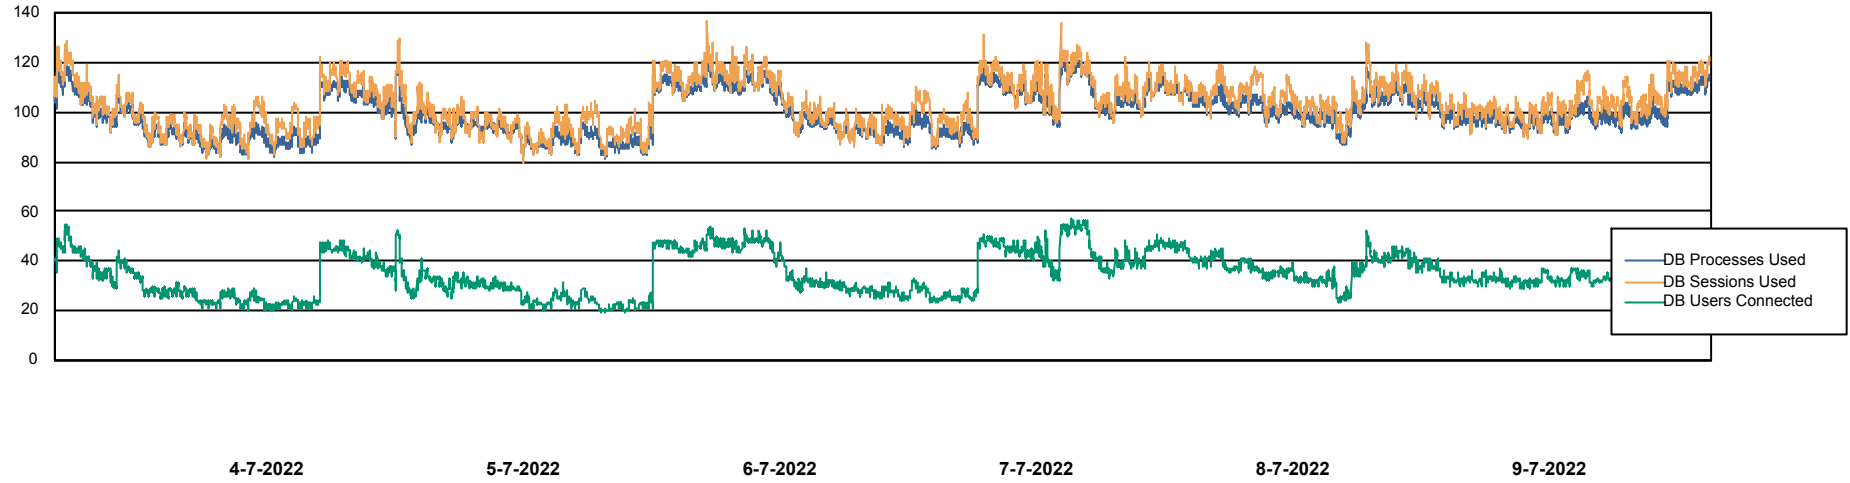

DB Processes Max 4
DB Processes Max 0
DB Processes Max 1,000

Weekly SLA Customer Report

Customer JSG_Production
Database ID 102

Database Performance JSG_PRD_SAREK_DB

Weekly SLA Customer Report

Customer JSG_Production
Database ID 102

DATABASE SIZE JSG_PRD_PICARD_DB

Database growth over last month

DATABASE SIZE JSG_PRD_SAREK_DB

Database growth over last month

Weekly SLA Customer Report

Customer JSG_Production
 Database ID 102

Database Tablespace JSG_PRD_PICARD_DB