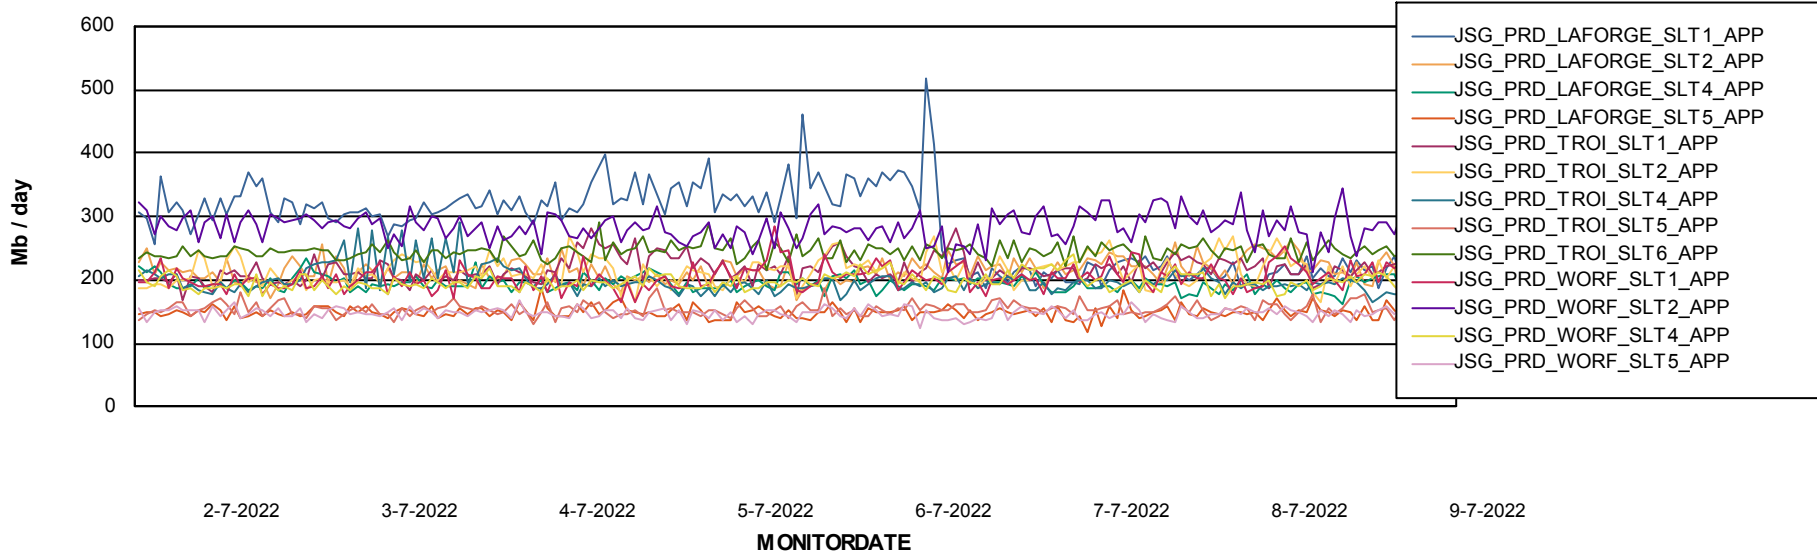

ABSSolute Application Server Services

Avg memory used per ABS Server Service