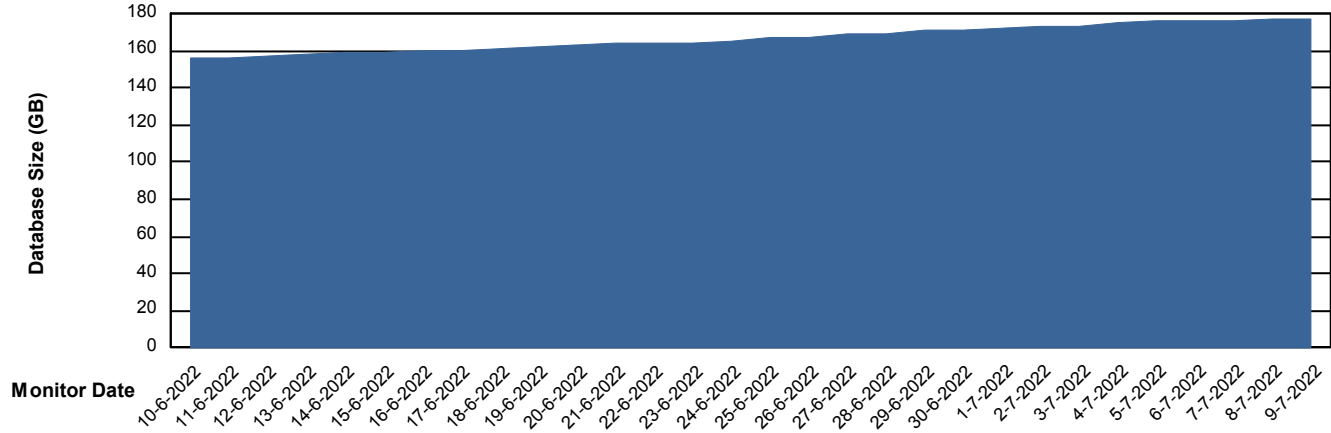

DB Processes Max 4
DB Processes Max 0
DB Processes Max 1,000

Weekly SLA Customer Report

Customer JSG_Production
Database ID 102

Database Performance JSG_PRD_SAREK_DB

Weekly SLA Customer Report

Customer JSG_Production
Database ID 102

DATABASE SIZE JSG_PRD_PICARD_DB

Database growth over last month

DATABASE SIZE JSG_PRD_SAREK_DB

Database growth over last month

Weekly SLA Customer Report

Customer JSG_Production
 Database ID 102

Database Tablespace JSG_PRD_PICARD_DB