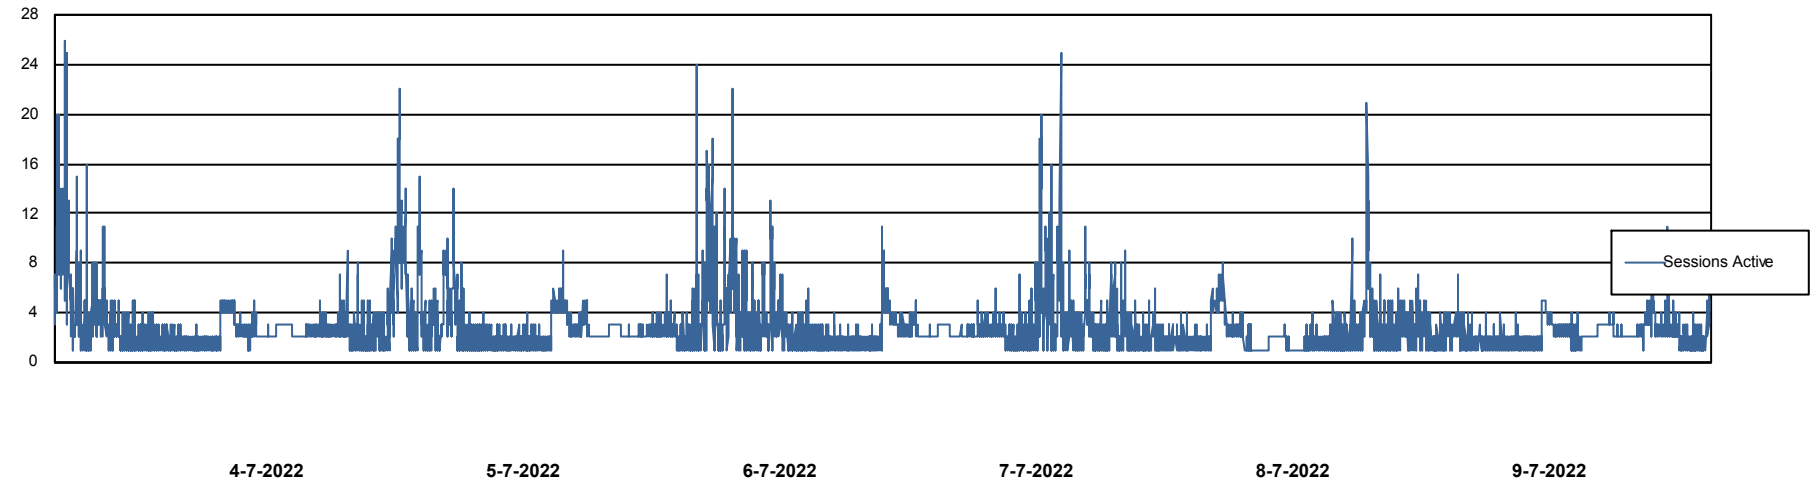

DB Processes Max 4
DB Processes Max 0
DB Processes Max 1,000

Weekly SLA Customer Report

Customer JSG_Production
Database ID 102

Database Performance JSG_PRD_SAREK_DB

Weekly SLA Customer Report

Customer JSG_Production
Database ID 102