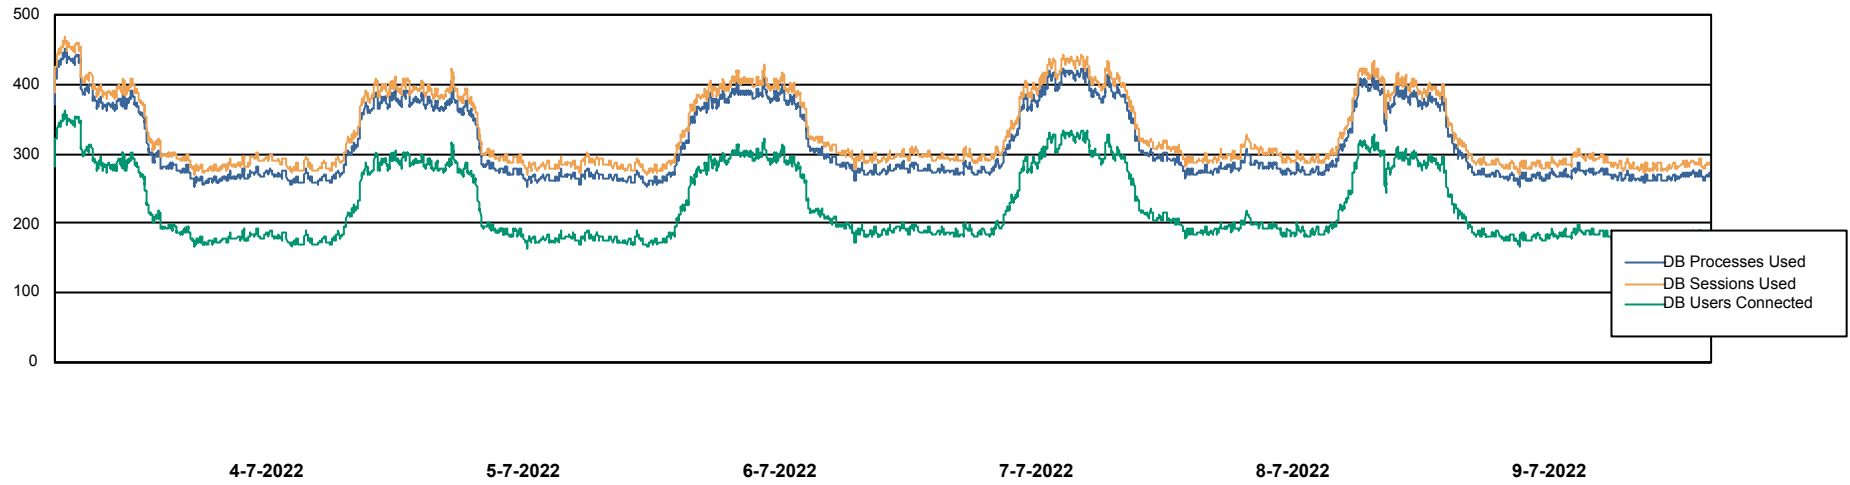

Weekly SLA Customer Report

Customer JSG_Production
Database ID 102

Harddisk Usage JSG_PRD_WORF

	Free disk space on C: (%)	Total disk space on C: (Gb)	Used disk space on C: (Gb)
9-7-2022	47	149	79
8-7-2022	47	149	79
7-7-2022	47	149	79
6-7-2022	47	149	79
5-7-2022	47	149	79
4-7-2022	47	149	79
3-7-2022	47	149	79

Weekly SLA Customer Report

Customer JSG_Production
Database ID 102

Database Performance JSG_PRD_PICARD_DB

Weekly SLA Customer Report

Customer JSG_Production
Database ID 102

Database Performance JSG_PRD_RIKER_DB