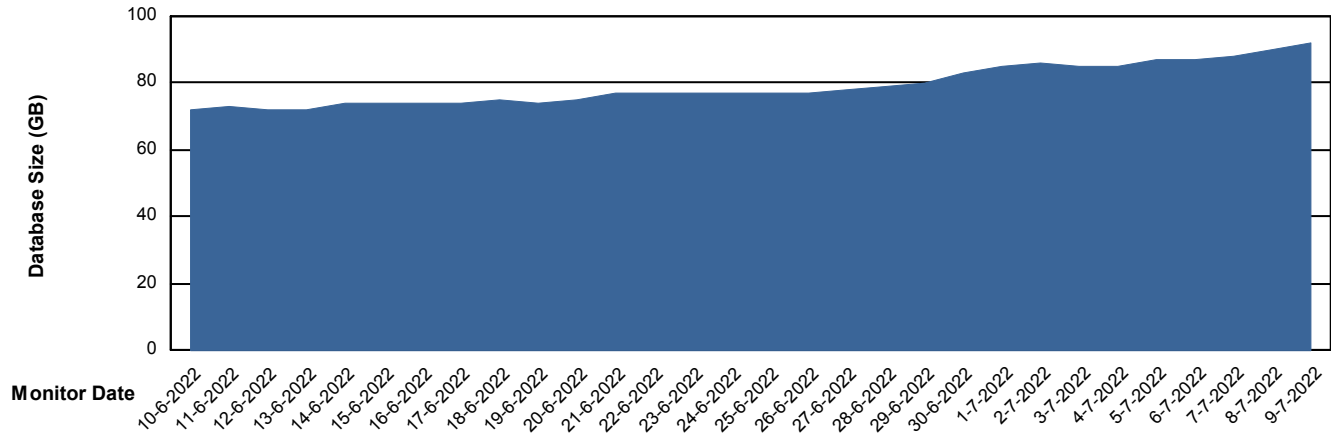

DB Processes Max 4
DB Processes Max 0
DB Processes Max 1,000

Weekly SLA Customer Report

Customer JSG_Production
Database ID 102

Database Performance JSG_PRD_SAREK_DB

Weekly SLA Customer Report

Customer JSG_Production
Database ID 102

DATABASE SIZE JSG_PRD_PICARD_DB

Database growth over last month

DATABASE SIZE JSG_PRD_SAREK_DB

Database growth over last month

Weekly SLA Customer Report

Customer JSG_Production
 Database ID 102

Database Tablespace JSG_PRD_PICARD_DB