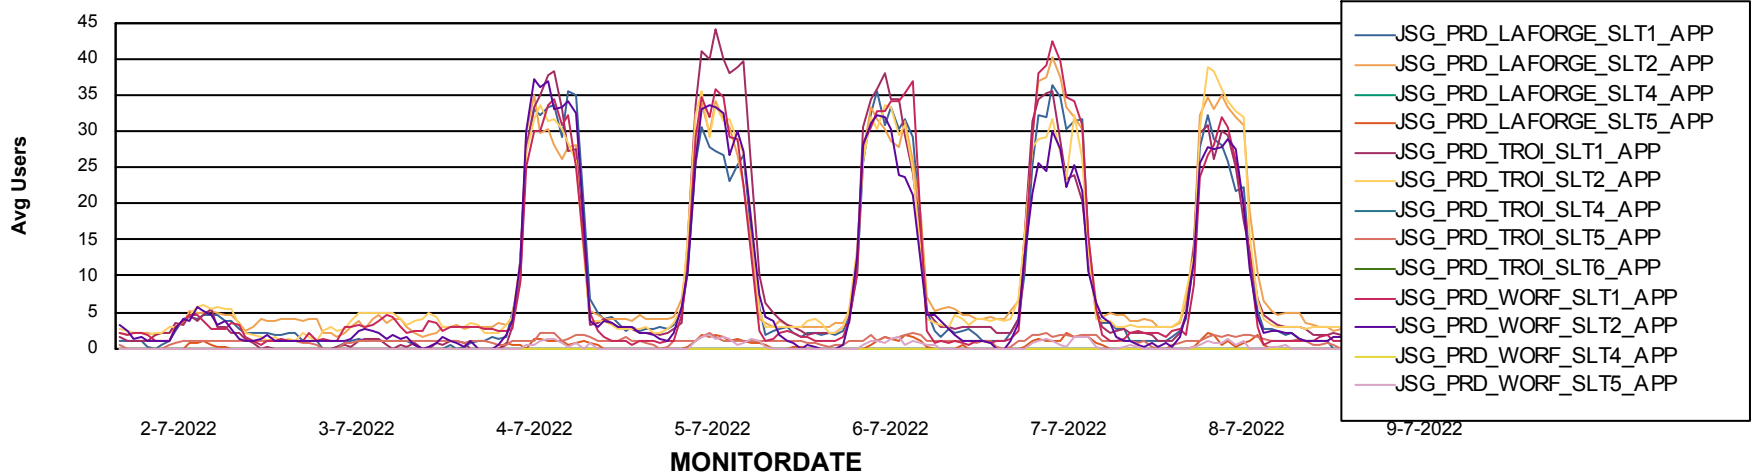

Avg users per day per ABS server