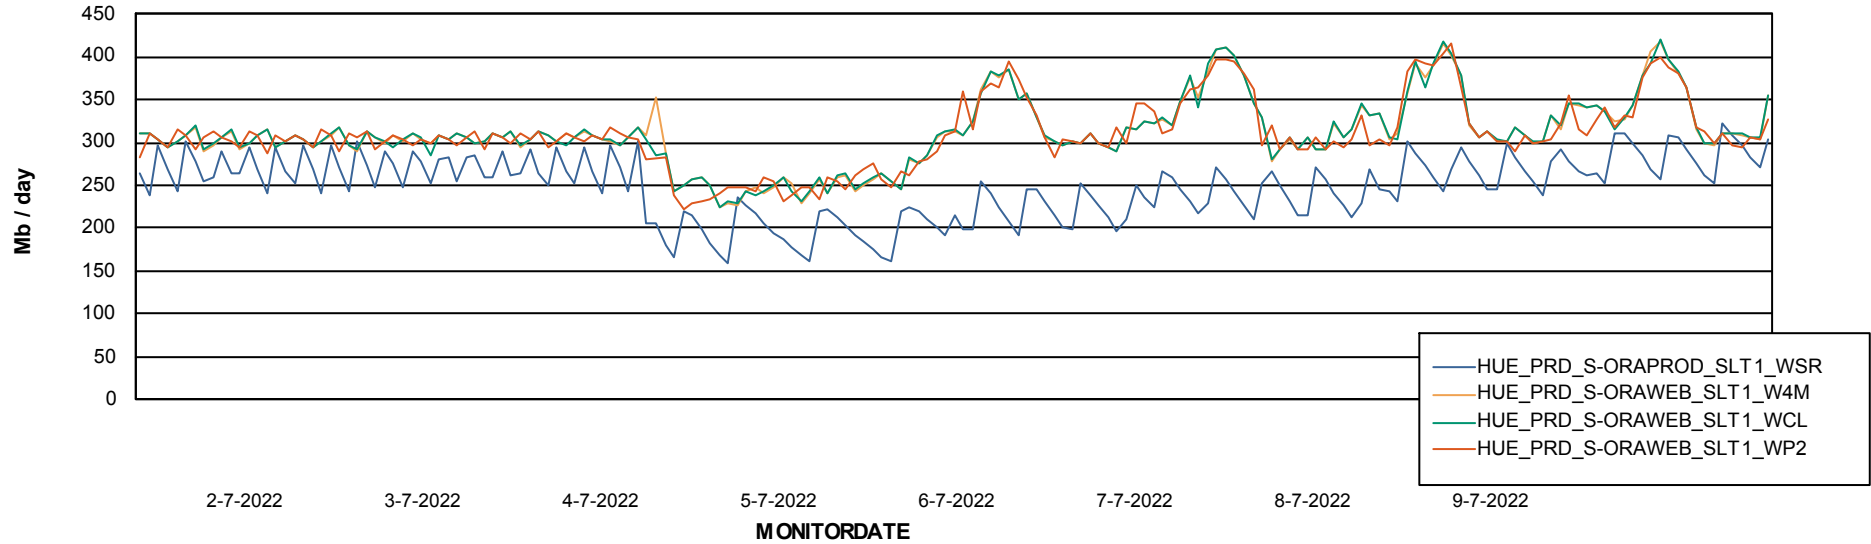

ABSSolute Web Component Services

Avg memory used per ABS Web component