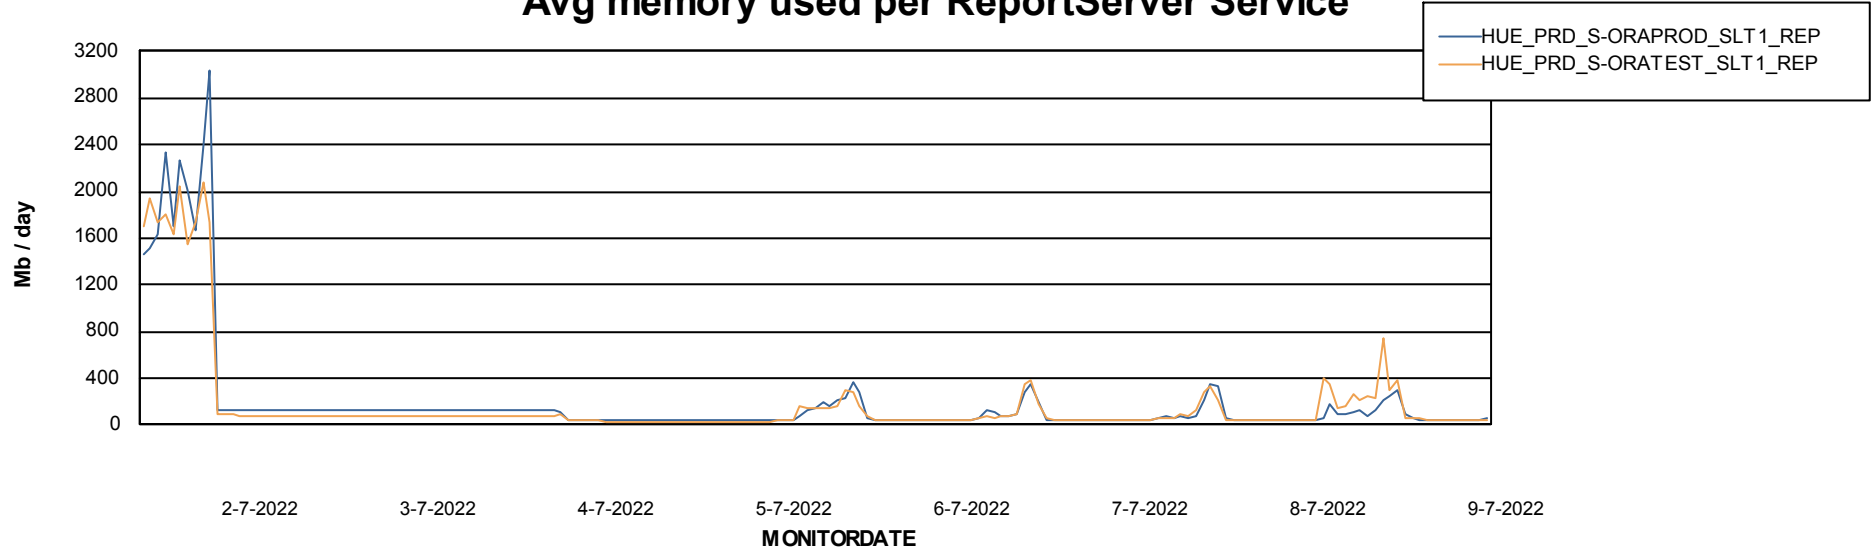

Avg users per day per ABS server

Weekly SLA Customer Report

Customer HUE_Production
Database ID 104

ABSSolute Application ReportServer Services

Avg memory used per ReportServer Service

Weekly SLA Customer Report