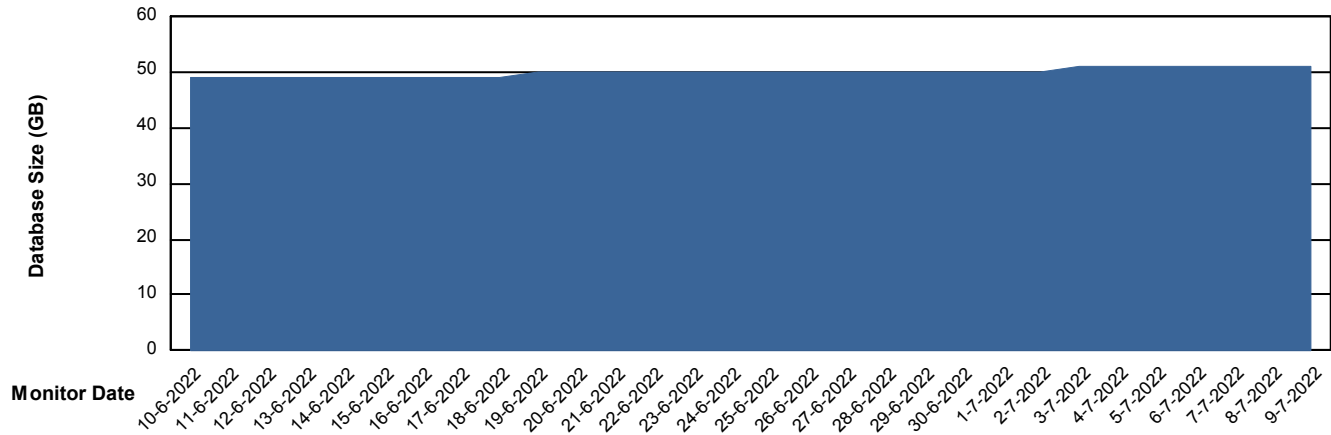

DATABASE SIZE HUE_PRD_S-ORAPROD_DB

Database growth over last month