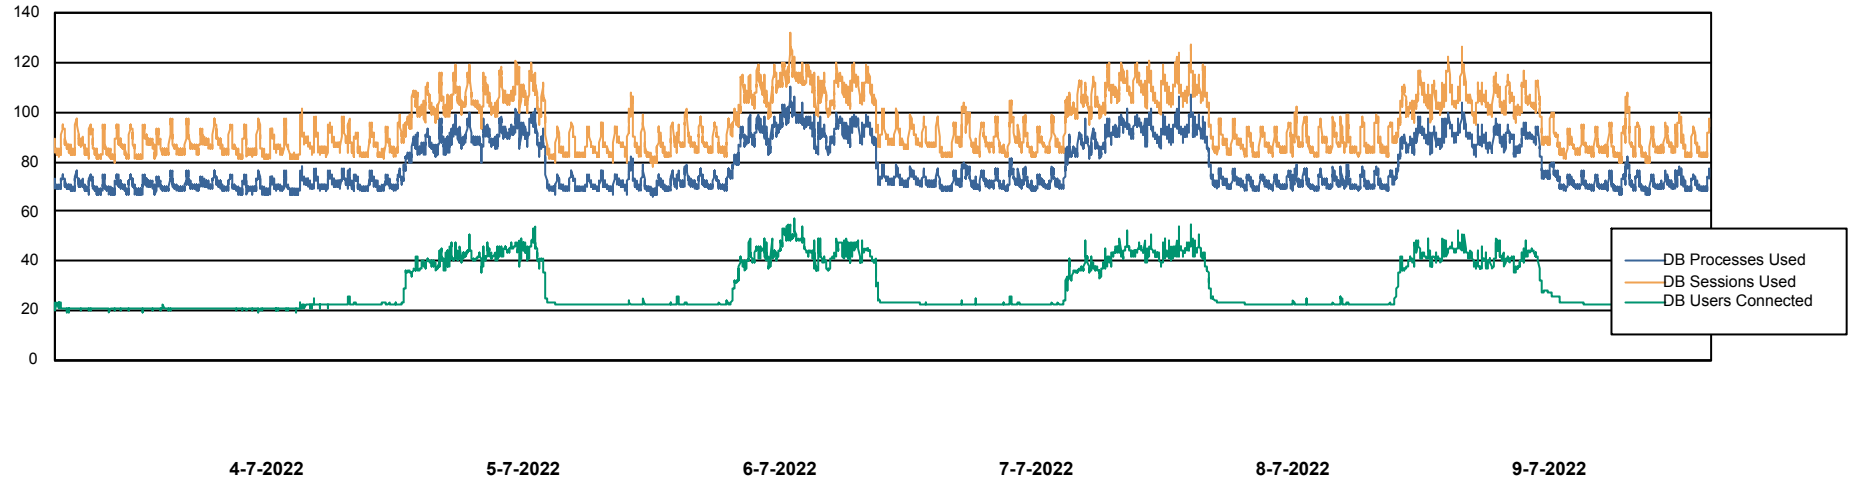

Weekly SLA Customer Report

Customer HUE_Production
Database ID 104

Database Performance HUE_PRD_S-ORABI_DB

Weekly SLA Customer Report

Customer HUE_Production
Database ID 104

Database Performance HUE_PRD_S-ORAPROD_DB