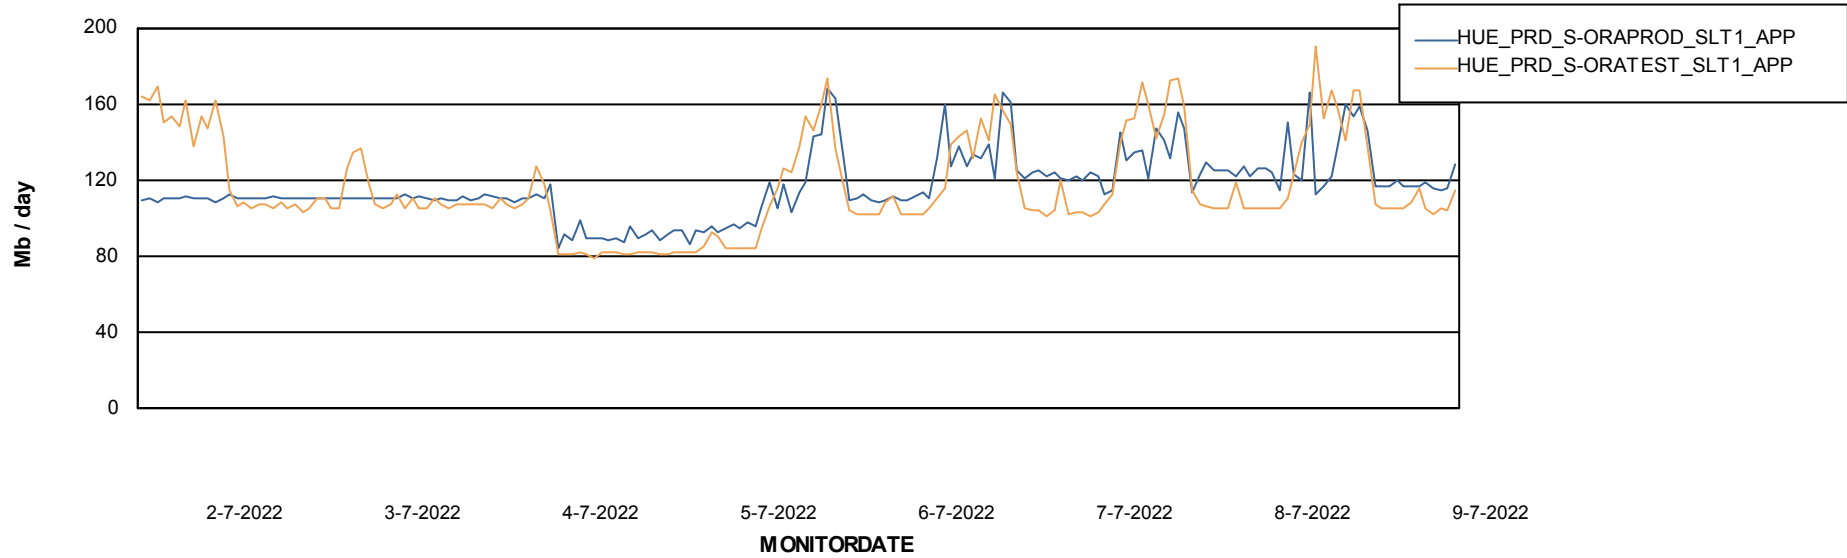

Standby Database Health HUE_Production

Recovery lag for last 7 days

Weekly SLA Customer Report

Customer HUE_Production
Database ID 104

ABSSolute Application Server Services

Avg memory used per ABS Server Service