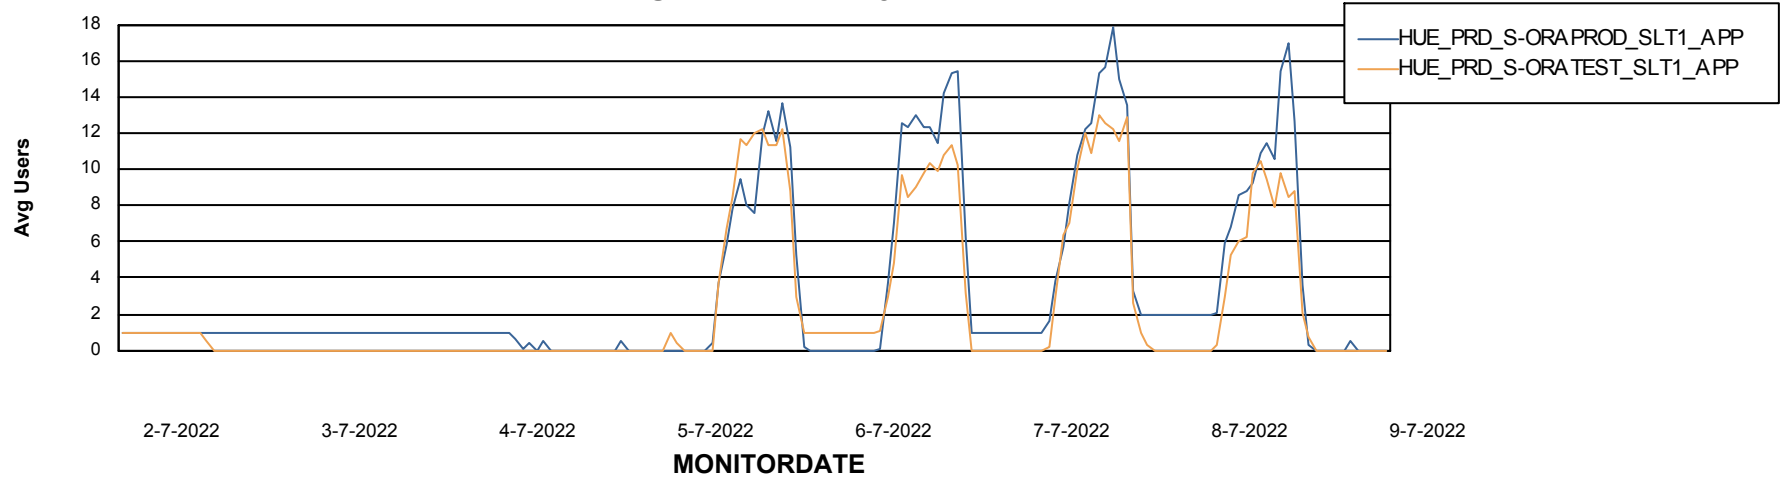

Avg users per day per ABS server