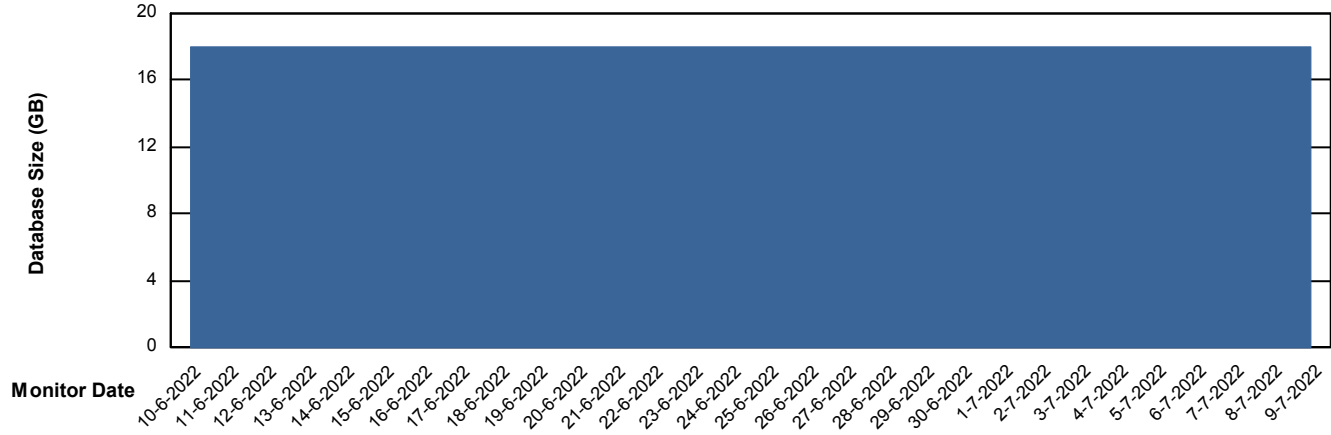

DATABASE SIZE HUE_PRD_S-ORABI_DB

Database growth over last month