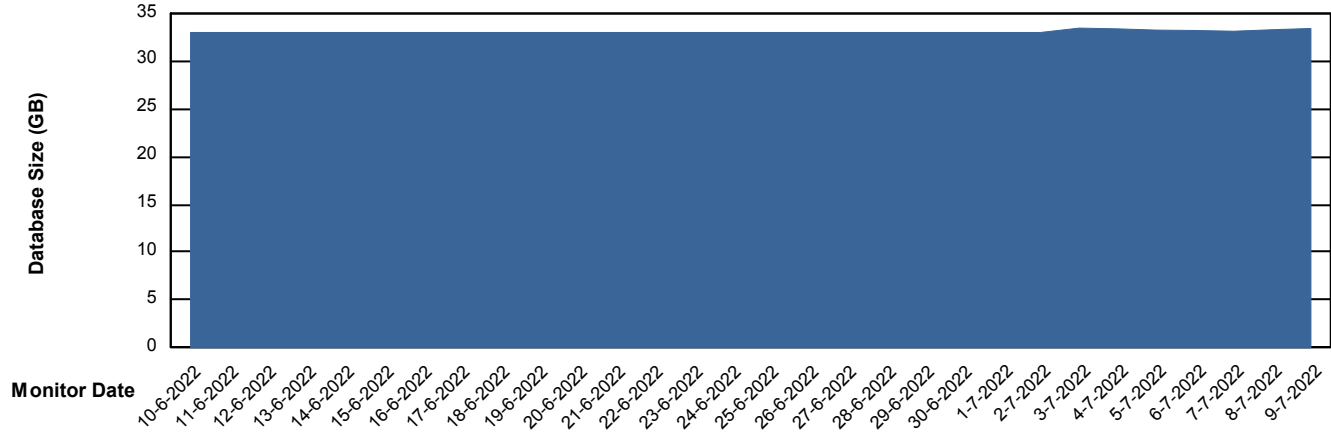

Customer ELJ Production
Database ID 72

Database Performance ELJDB_Standby

Weekly SLA Customer Report

Customer ELJ Production
Database ID 72

DATABASE SIZE ELJDB_PRD_BI

Database growth over last month

DATABASE SIZE ELJDB_Production