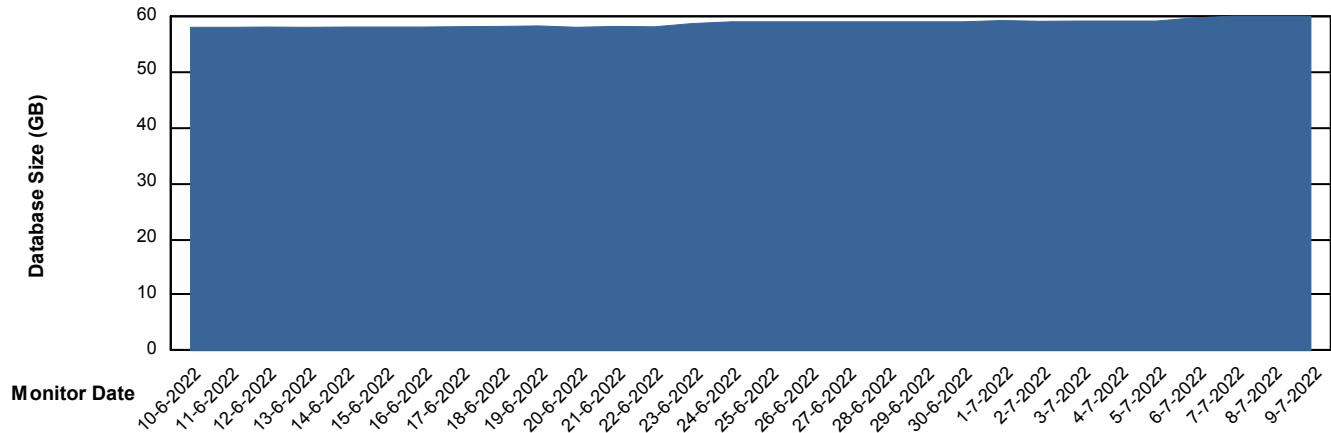

DATABASE SIZE ELJDB_Production

Database growth over last month