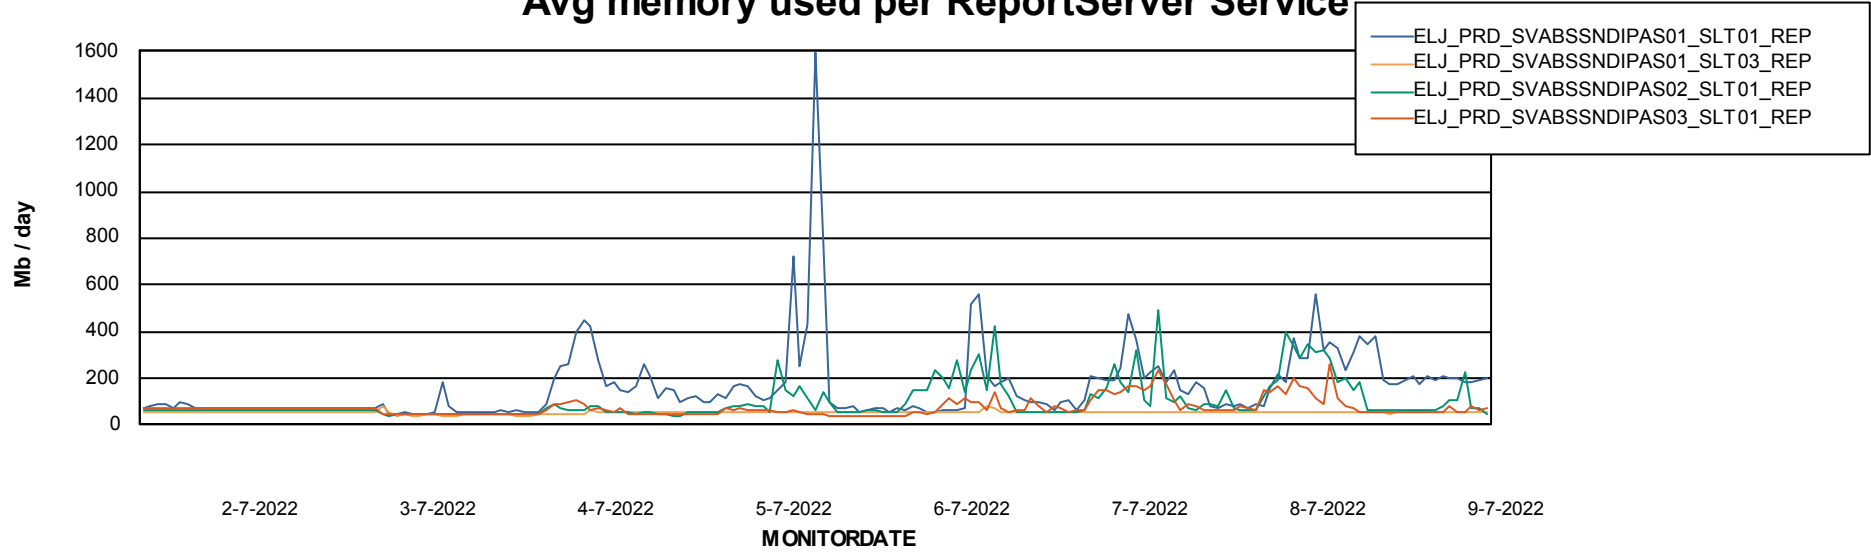

ABSSolute Application ReportServer Services

Avg memory used per ReportServer Service