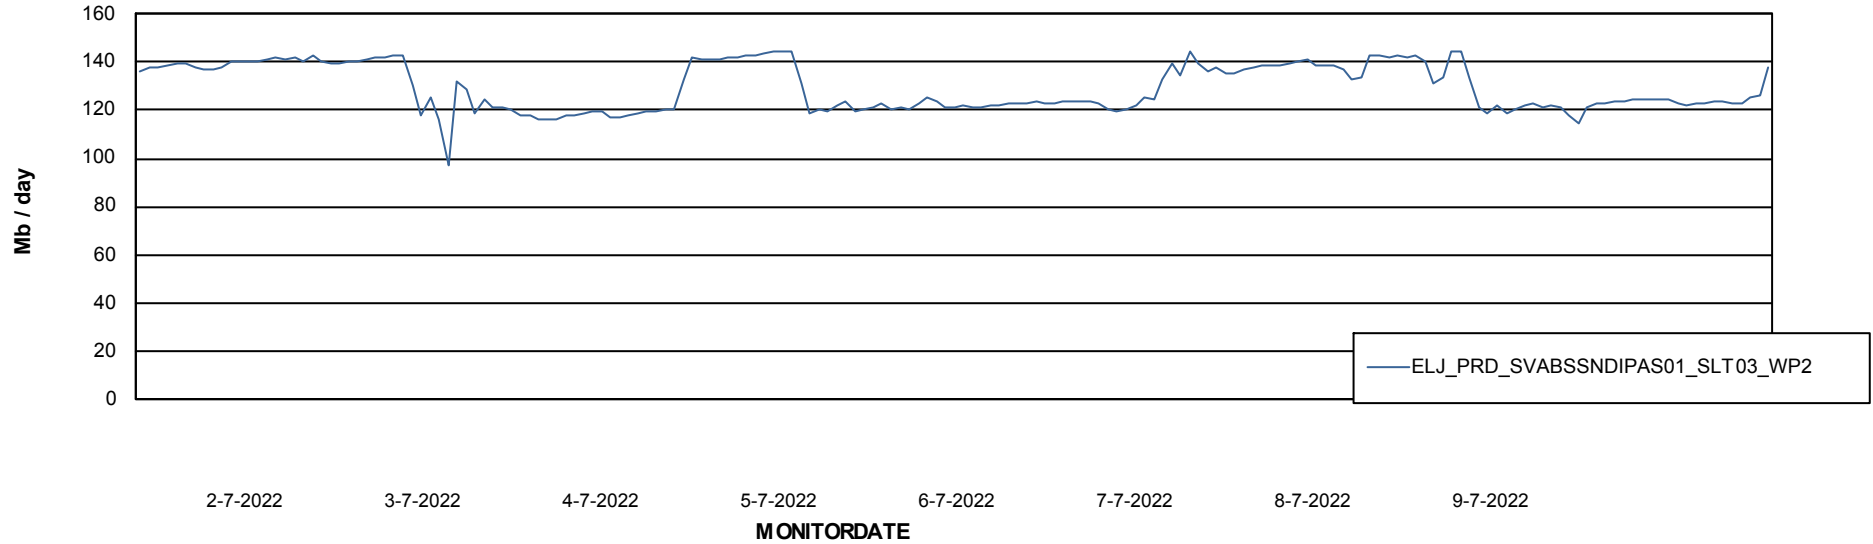

ABSSolute Application ReportServer Services

Avg memory used per ReportServer Service

Weekly SLA Customer Report

Customer ELJ Production
Database ID 72

ABSSolute Web Component Services

Avg memory used per ABS Web component