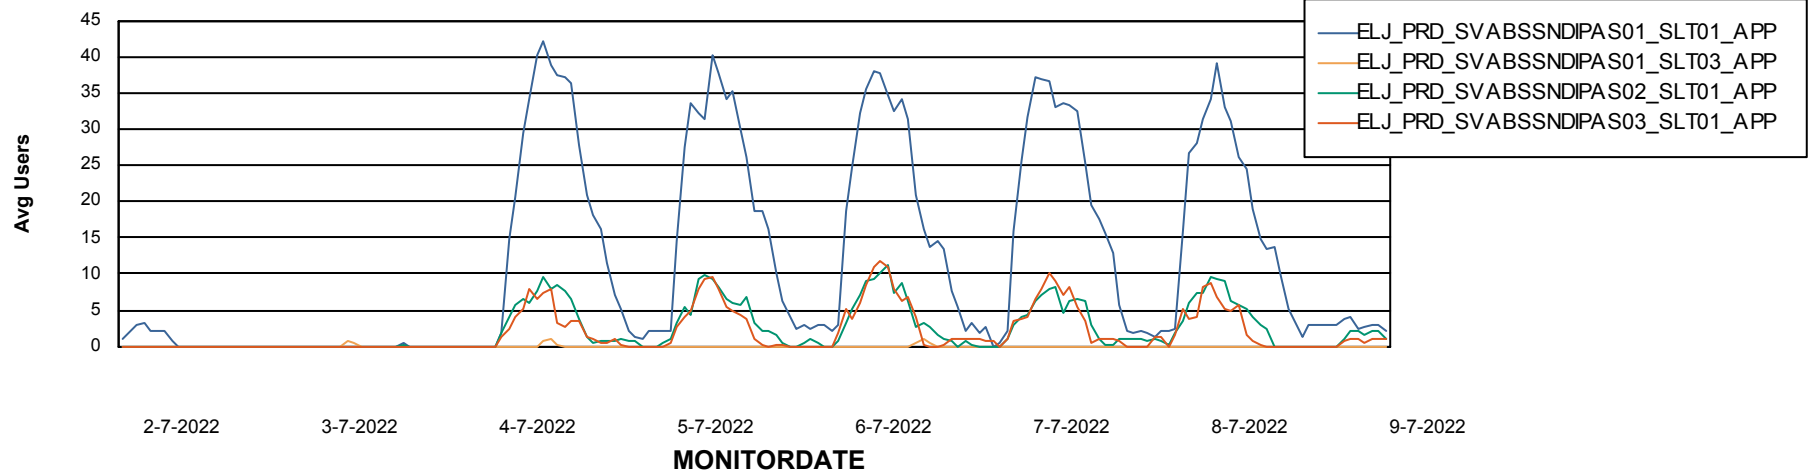

Weekly SLA Customer Report

Customer ELJ Production
Database ID 72

ABSSolute Application Server Services

Avg memory used per ABS Server Service

Avg users per day per ABS server

Weekly SLA Customer Report

Customer ELJ Production
Database ID 72