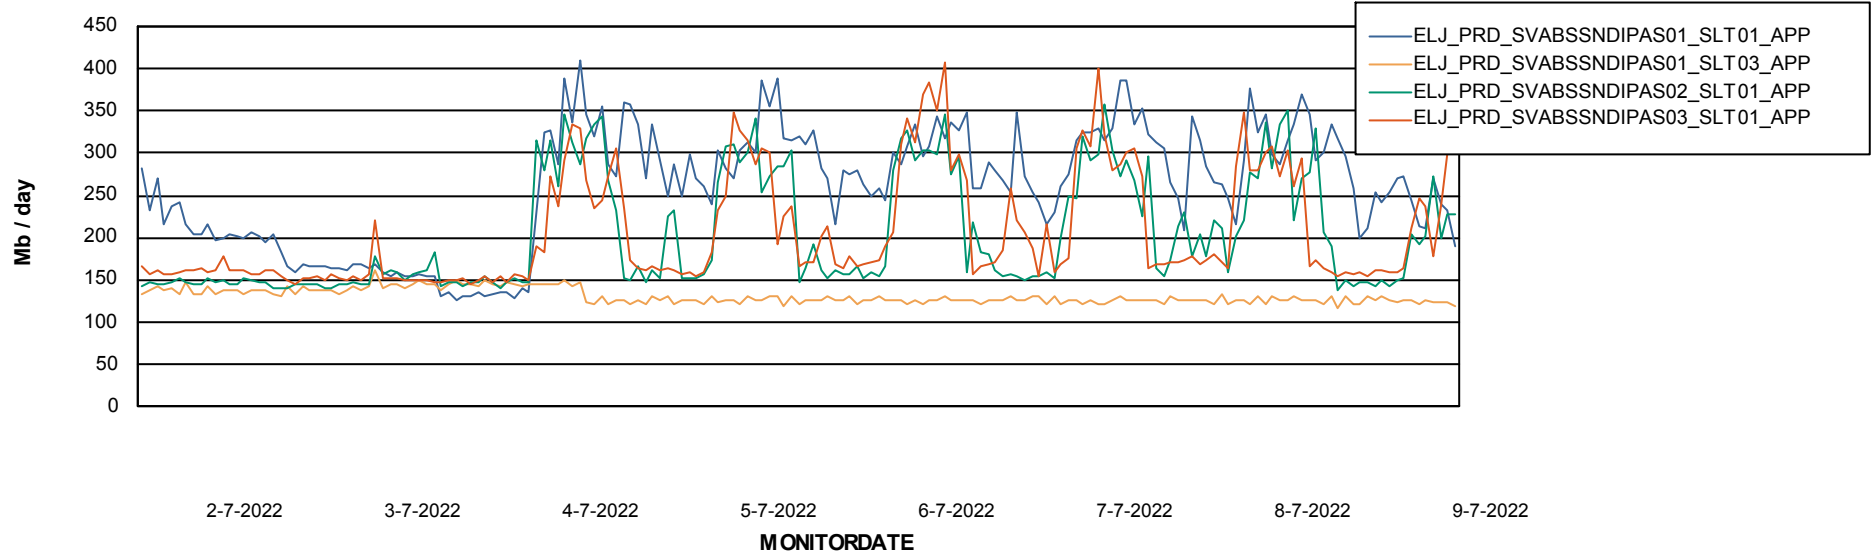

BI Status and last ETL error for ELJDB_PRD_BI

	zo 3/7/2022	ma 4/7/2022	di 5/7/2022	wo 6/7/2022	do 7/7/2022	vr 8/7/2022	za 9/7/2022
ABS DataWarehouse ETL Health	OK	OK	OK	OK	OK	OK	OK
ABS DWHStaging ETL Health	OK	OK	OK	OK	OK	OK	OK

Weekly SLA Customer Report

Customer ELJ Production
Database ID 72

ABSSolute Application Server Services

Avg memory used per ABS Server Service

Avg users per day per ABS server

Weekly SLA Customer Report

Customer ELJ Production
Database ID 72