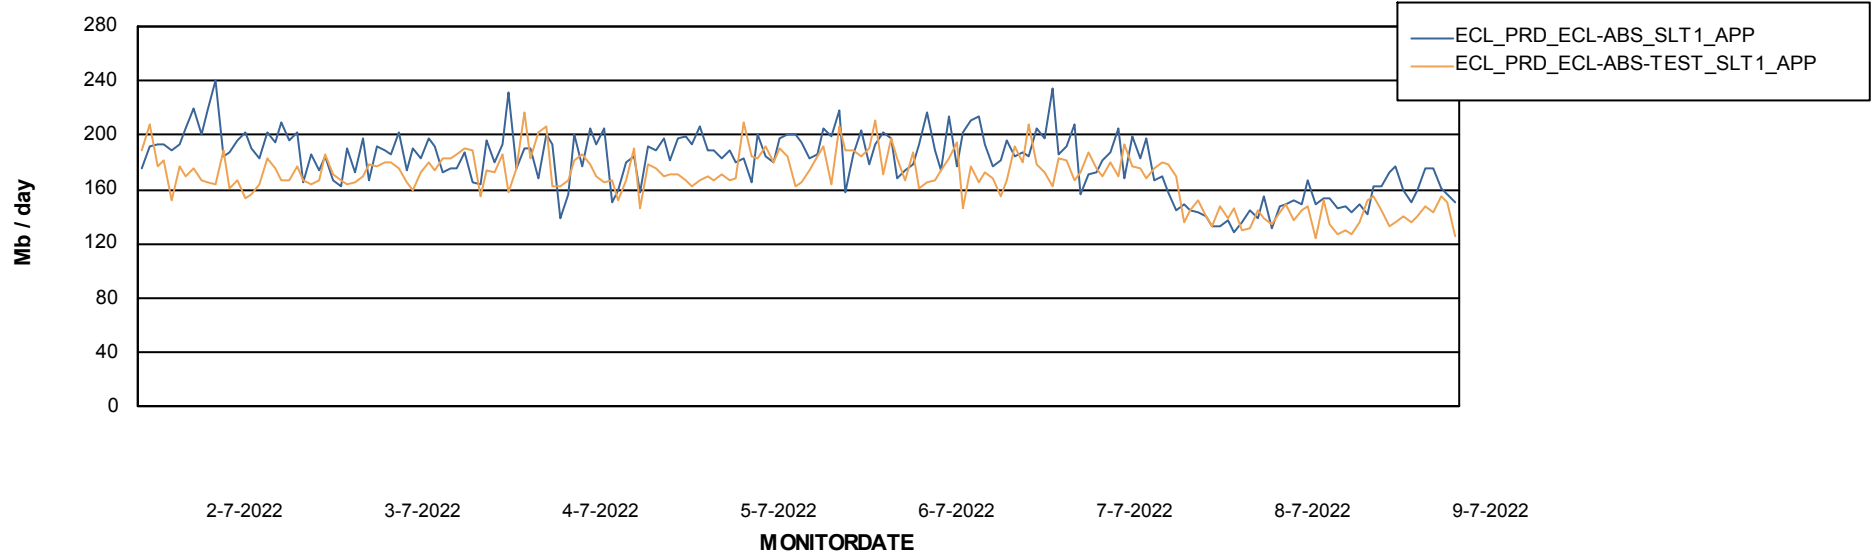

Weekly SLA Customer Report

Customer ECL_Production
Database ID 77

Database Performance ECLDB_Production

Weekly SLA Customer Report

Customer ECL_Production
Database ID 77

Database Performance ECLDB_Standby

DATABASE SIZE ECLDB_Production

Database growth over last month

Weekly SLA Customer Report

Customer ECL_Production
Database ID 77

Database Tablespace ECLDB_Production

Date	Tablespace Name	Filesize (Gb)	Usedsize (Gb)	Percentage free
9-7-2022	ABSDATA	70	58	18
	INDX	8	5	42
8-7-2022	ABSDATA	70	58	18
	INDX	8	5	43
7-7-2022	ABSDATA	70	58	18
	INDX	8	5	43
6-7-2022	ABSDATA	70	58	18
	INDX	8	5	43
5-7-2022	ABSDATA	70	57	18
	INDX	8	5	43
4-7-2022	ABSDATA	68	57	16
	INDX	8	5	43
3-7-2022	ABSDATA	68	57	16
	INDX	8	5	43

Weekly SLA Customer Report

Customer ECL_Production
Database ID 77

ABSSolute Application Server Services

Avg memory used per ABS Server Service

Avg users per day per ABS server

Weekly SLA Customer Report

Customer ECL_Production
Database ID 77