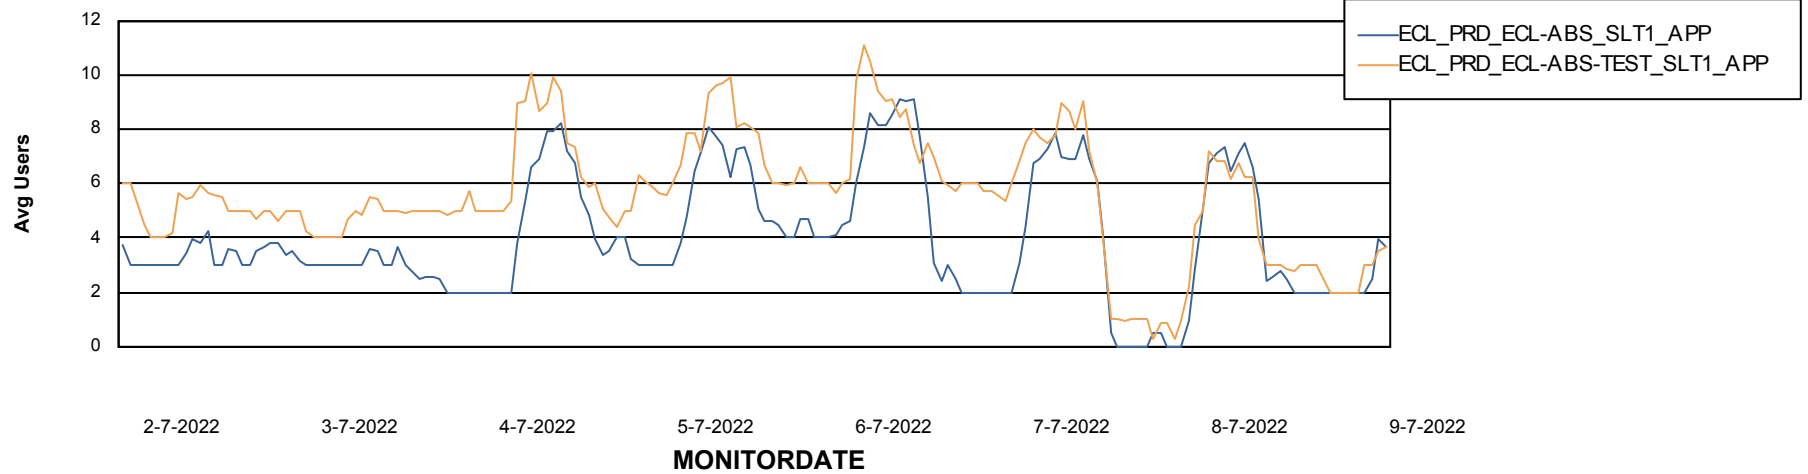

Weekly SLA Customer Report

Customer ECL_Production
Database ID 77

ABSSolute Application Server Services

Avg memory used per ABS Server Service

Avg users per day per ABS server

Weekly SLA Customer Report

Customer ECL_Production
Database ID 77