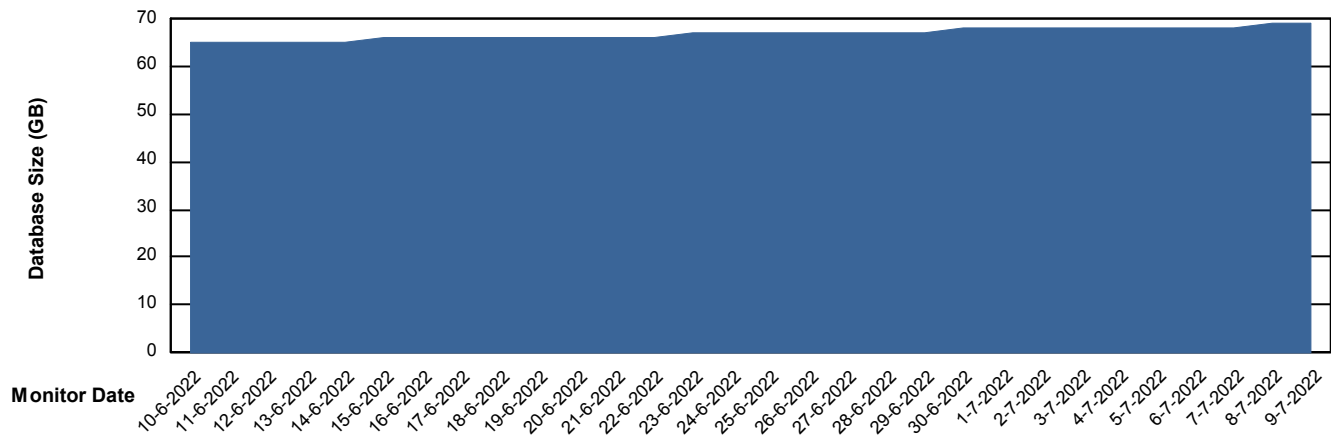

Weekly SLA Customer Report

Customer ECL_Production
Database ID 77

Database Performance ECLDB_Production

Weekly SLA Customer Report

Customer ECL_Production
Database ID 77

Database Performance ECLDB_Standby

DATABASE SIZE ECLDB_Production

Database growth over last month

Weekly SLA Customer Report

Customer ECL_Production
Database ID 77

Database Tablespace ECLDB_Production

Date	Tablespace Name	Filesize (Gb)	Usedsize (Gb)	Percentage free
9-7-2022	ABSDATA	70	58	18
	INDX	8	5	42
8-7-2022	ABSDATA	70	58	18
	INDX	8	5	43
7-7-2022	ABSDATA	70	58	18
	INDX	8	5	43
6-7-2022	ABSDATA	70	58	18
	INDX	8	5	43
5-7-2022	ABSDATA	70	57	18
	INDX	8	5	43
4-7-2022	ABSDATA	68	57	16
	INDX	8	5	43
3-7-2022	ABSDATA	68	57	16
	INDX	8	5	43