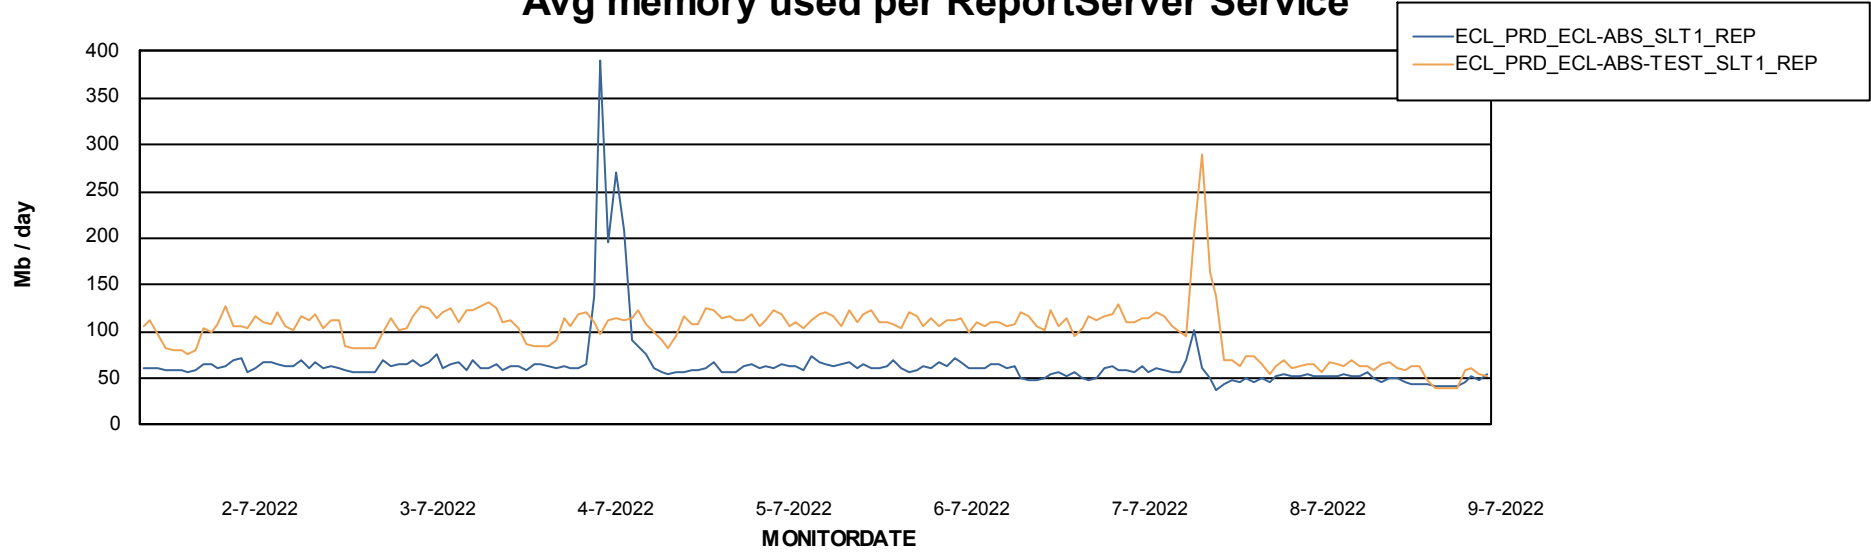

ABSSolute Application ReportServer Services

Avg memory used per ReportServer Service