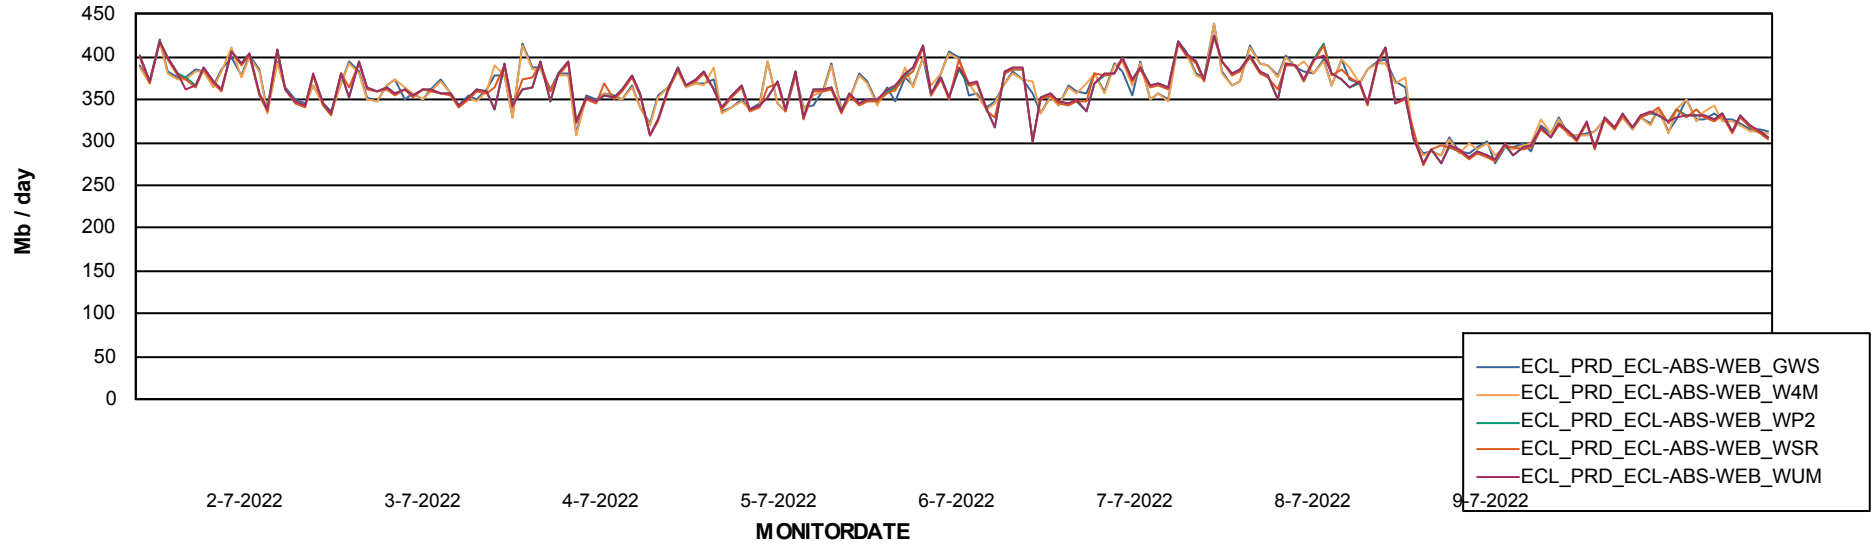

ABSSolute Application ReportServer Services

Avg memory used per ReportServer Service

Weekly SLA Customer Report

Customer ECL_Production
Database ID 77

ABSSolute Web Component Services

Avg memory used per ABS Web component