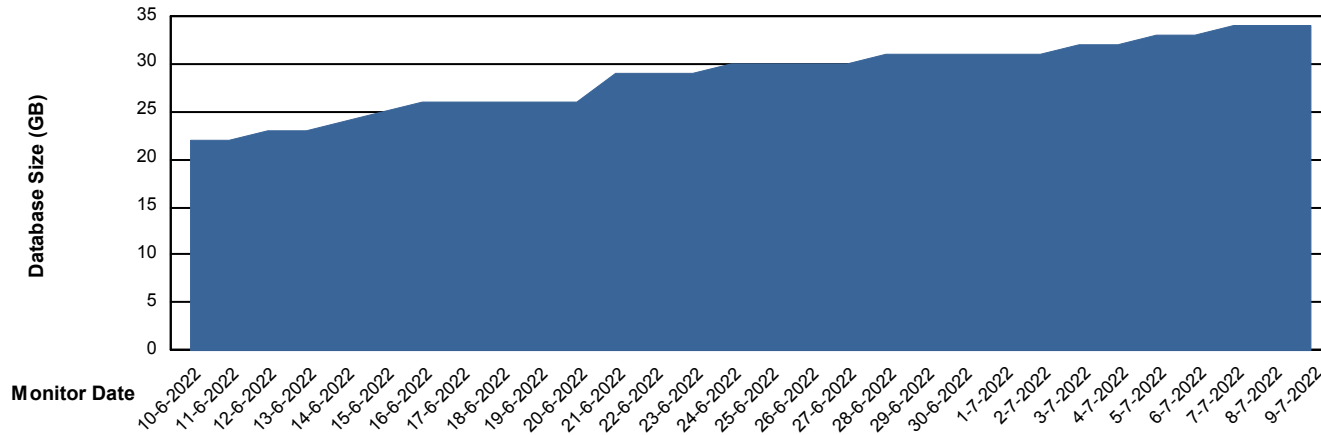

Weekly SLA Customer Report

Customer DFD_Production
Database ID 39

Database Performance DFDDB_Production

DATABASE SIZE DFDDB_Production

Database growth over last month

Weekly SLA Customer Report

Customer DFD_Production
 Database ID 39

Database Tablespace DFDDB_Production

Date	Tablespace Name	Filesize (Gb)	Usedsize (Gb)	Percentage free
9-7-2022	ABSDATA	83	0	100
	INDX	161	32	80
8-7-2022	ABSDATA	83	0	100
	INDX	161	32	80
7-7-2022	ABSDATA	83	0	100
	INDX	161	32	80
6-7-2022	ABSDATA	83	0	100
	INDX	161	31	81
5-7-2022	ABSDATA	83	0	100
	INDX	161	31	81
4-7-2022	ABSDATA	83	0	100
	INDX	161	30	81
3-7-2022	ABSDATA	83	0	100
	INDX	161	29	82