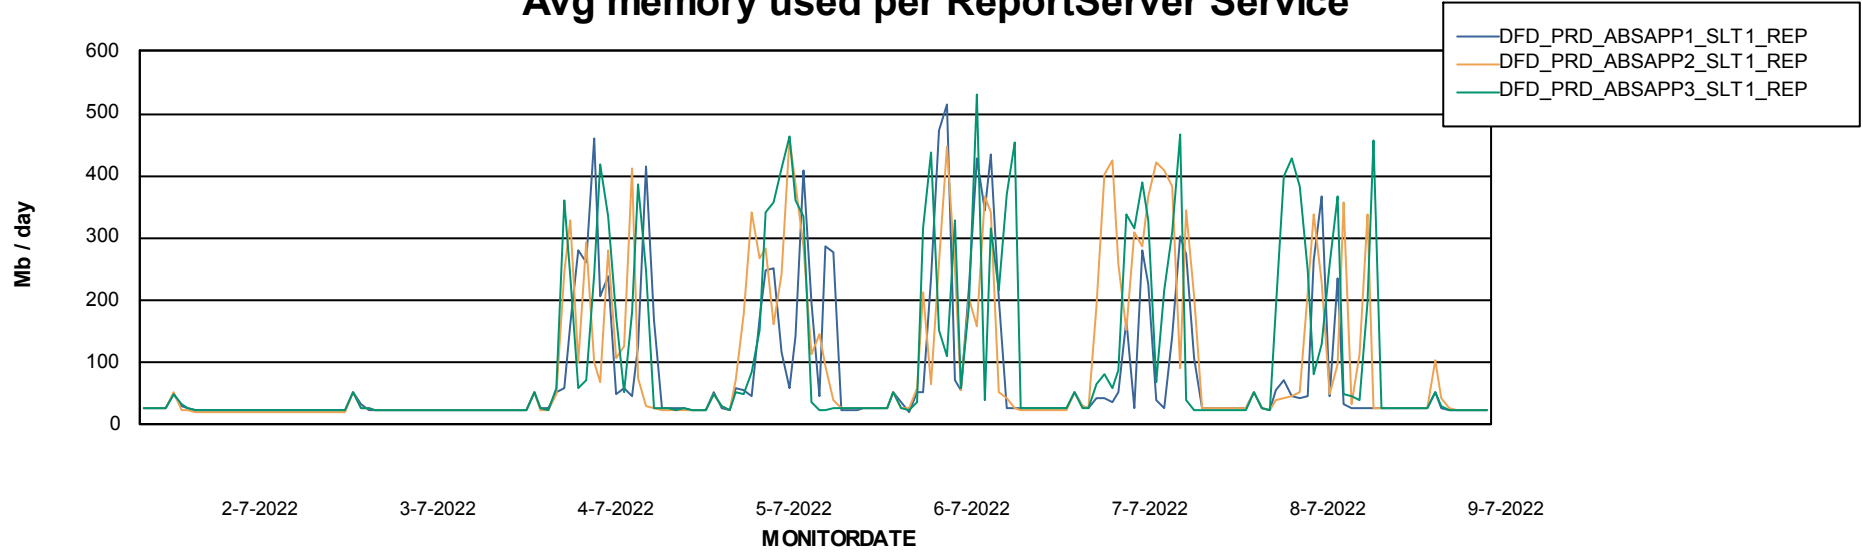

ABSSolute Application ReportServer Services

Avg memory used per ReportServer Service