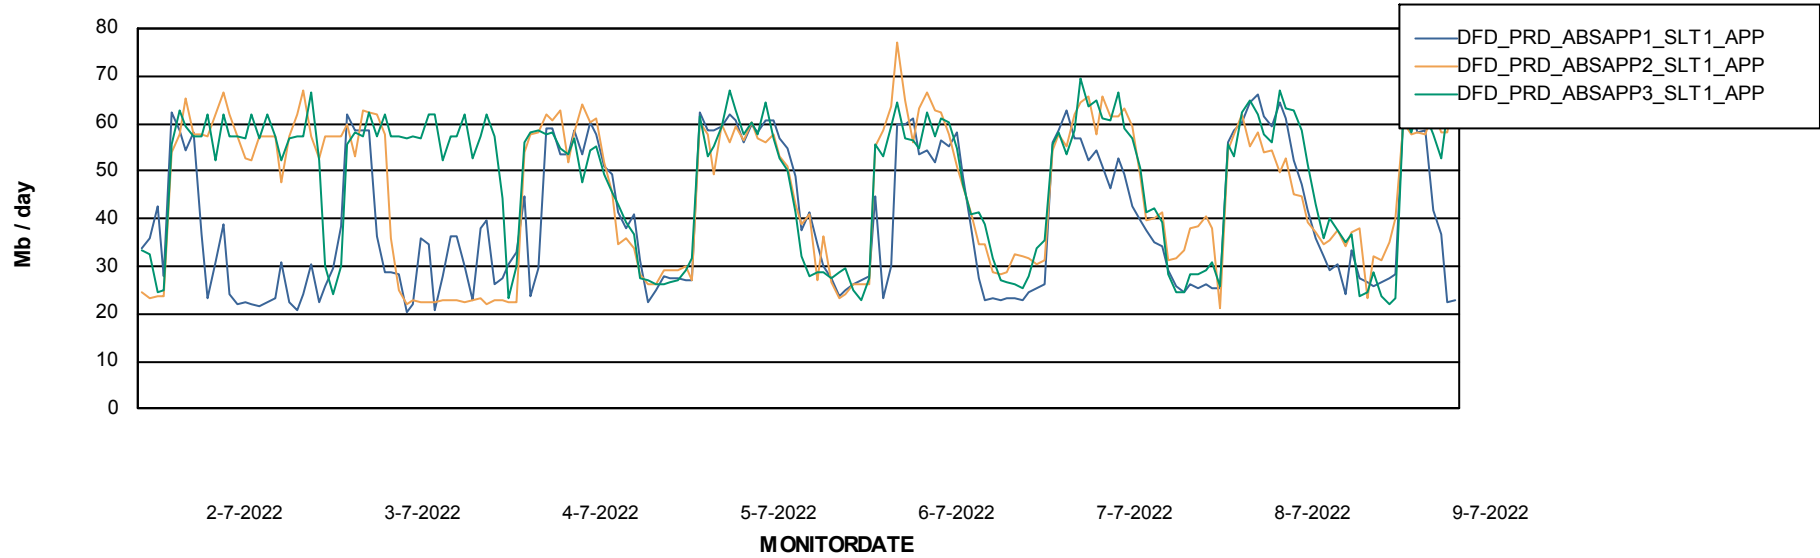

ABSSolute Application Server Services

Avg memory used per ABS Server Service