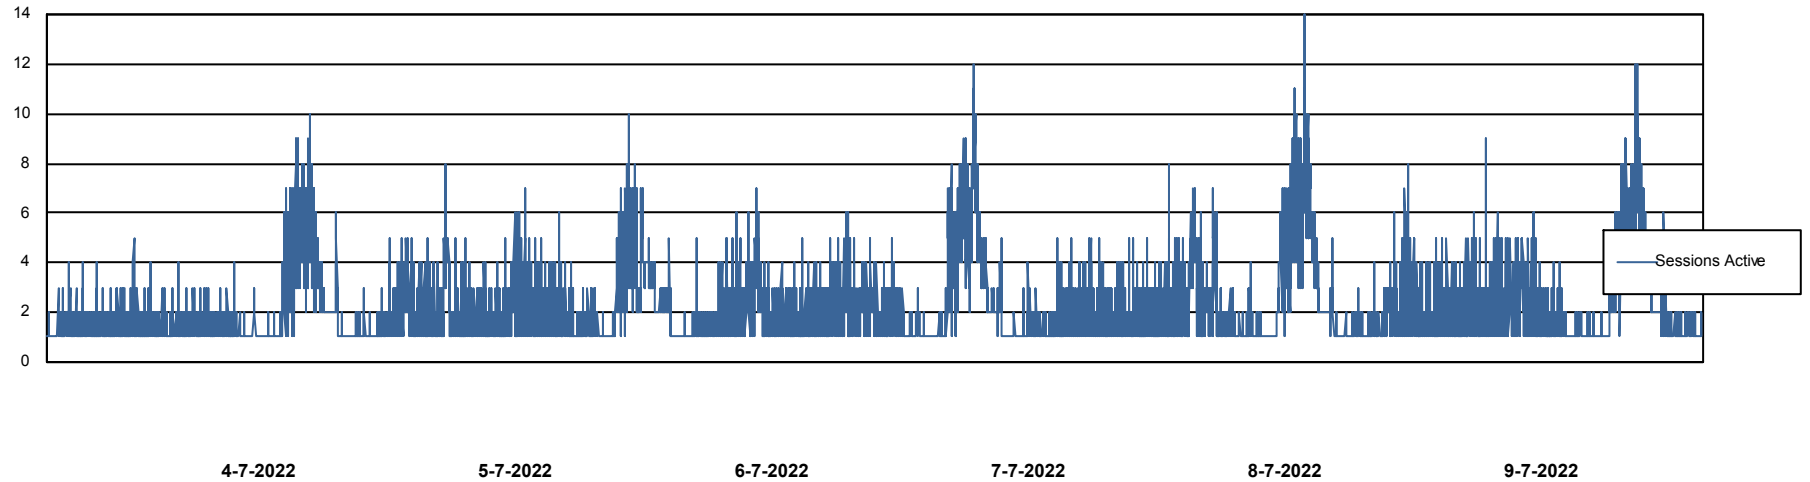

Harddisk Usage CUS_StandByDBSrv_ABSDDB2

	Free disk space on C: (%)	Total disk space on C: (Gb)	Used disk space on C: (Gb)	Free disk space on D: (%)	Total disk space on D: (Gb)	Used disk space on D: (Gb)
9-7-2022	70	199	61	25	1,024	763
8-7-2022	70	199	60	26	1,024	762
7-7-2022	70	199	60	25	1,024	764
6-7-2022	70	199	60	25	1,024	766
5-7-2022	70	199	60	25	1,024	763
4-7-2022	70	199	59	26	1,024	759
3-7-2022	70	199	59	26	1,024	762

Weekly SLA Customer Report

Customer CUS_Production
Database ID 131

Database Performance CUS_ProdDB_Primary

Weekly SLA Customer Report

Customer CUS_Production
Database ID 131

Database Performance CUS_ProdDB_Standby