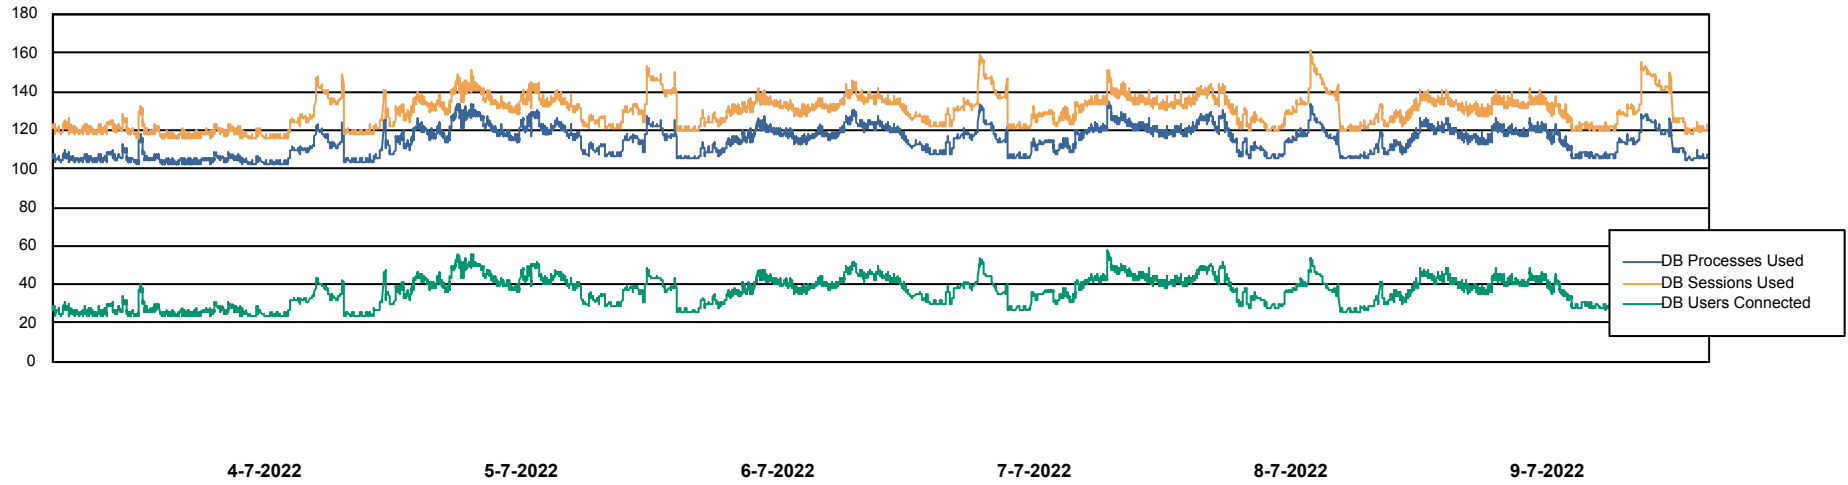

Harddisk Usage CUS_StandByDBSrv_ABSDDB2

	Free disk space on C: (%)	Total disk space on C: (Gb)	Used disk space on C: (Gb)	Free disk space on D: (%)	Total disk space on D: (Gb)	Used disk space on D: (Gb)
9-7-2022	70	199	61	25	1,024	763
8-7-2022	70	199	60	26	1,024	762
7-7-2022	70	199	60	25	1,024	764
6-7-2022	70	199	60	25	1,024	766
5-7-2022	70	199	60	25	1,024	763
4-7-2022	70	199	59	26	1,024	759
3-7-2022	70	199	59	26	1,024	762

Weekly SLA Customer Report

Customer CUS_Production
Database ID 131

Database Performance CUS_ProdDB_Primary

Weekly SLA Customer Report

Customer CUS_Production
Database ID 131

Database Performance CUS_ProdDB_Standby