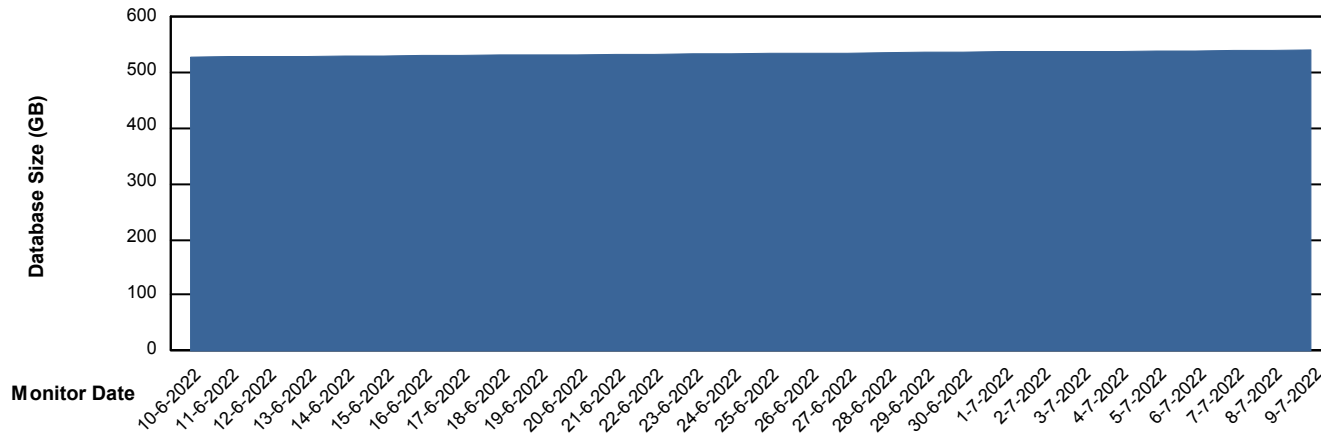

DATABASE SIZE CUS_ProdDB_Primary

Database growth over last month