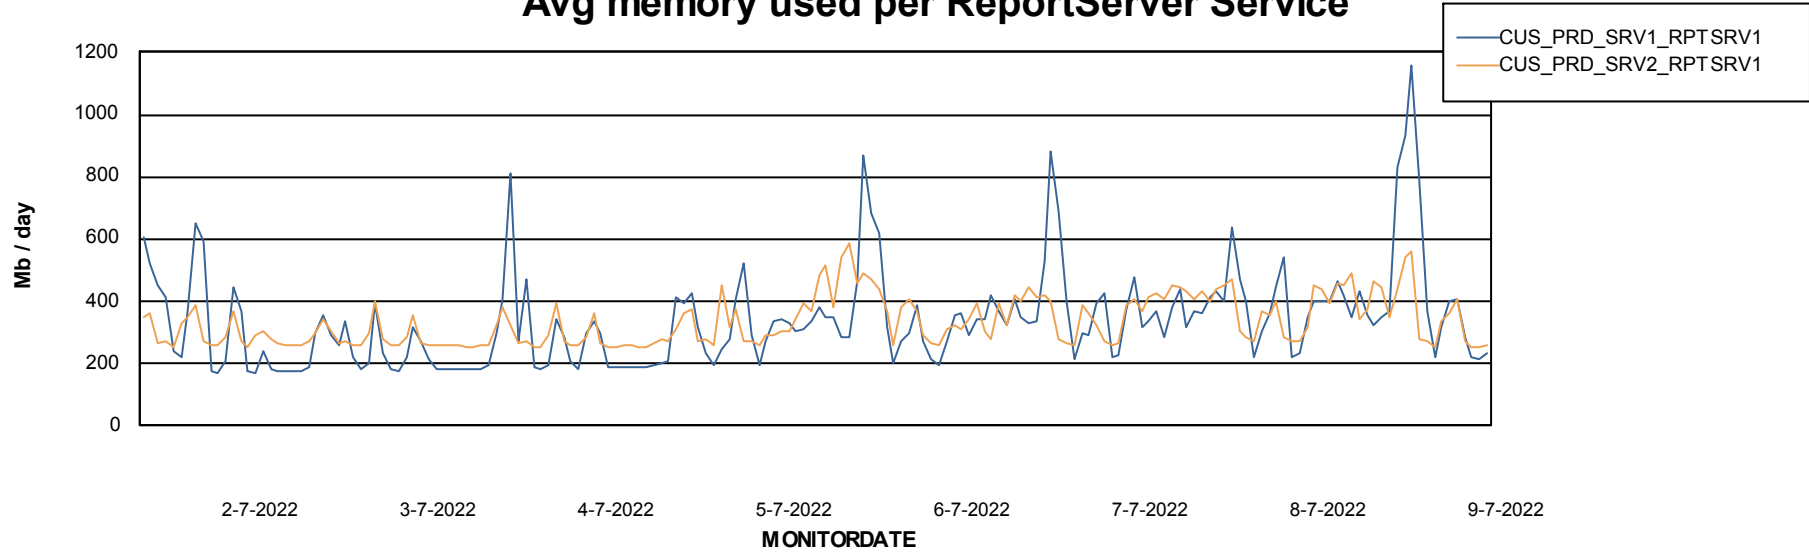

Avg users per day per ABS server

Weekly SLA Customer Report

Customer CUS_Production
Database ID 131

ABSSolute Web Component Services

Avg memory used per ReportServer Service

Weekly SLA Customer Report

Customer CUS_Production
Database ID 131