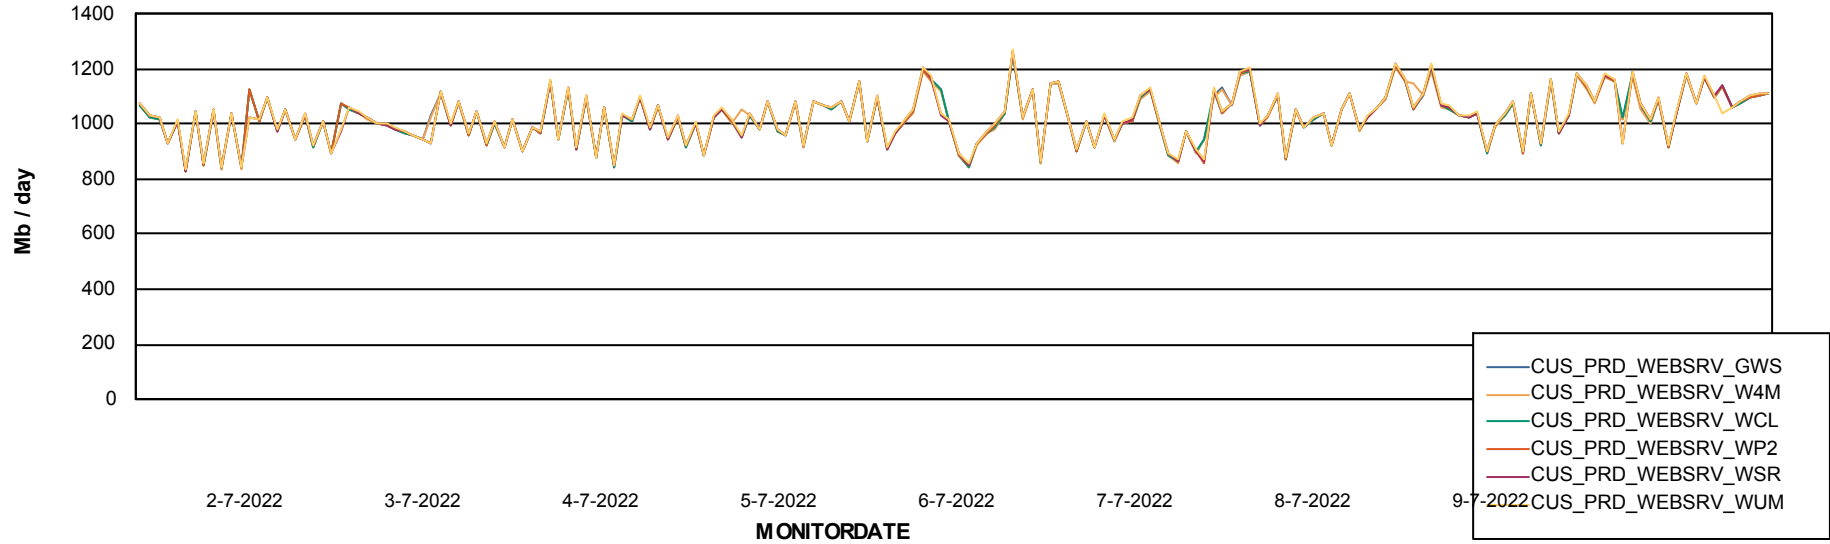

ABSSolute Web Component Services

Avg memory used per ABS Web component