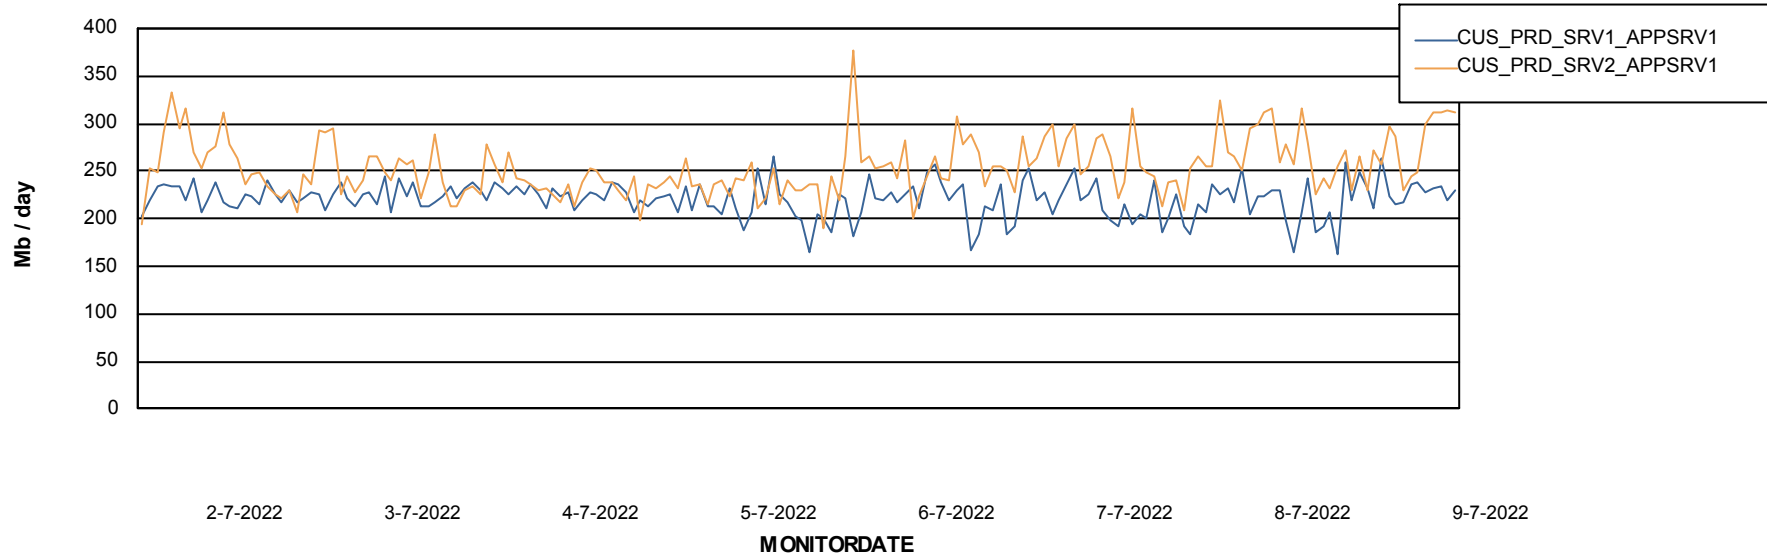

Standby Database Health CUS_Production

Recovery lag for last 7 days

Weekly SLA Customer Report

Customer CUS_Production
Database ID 131

ABSSolute Application Server Services

Avg memory used per ABS Server Service