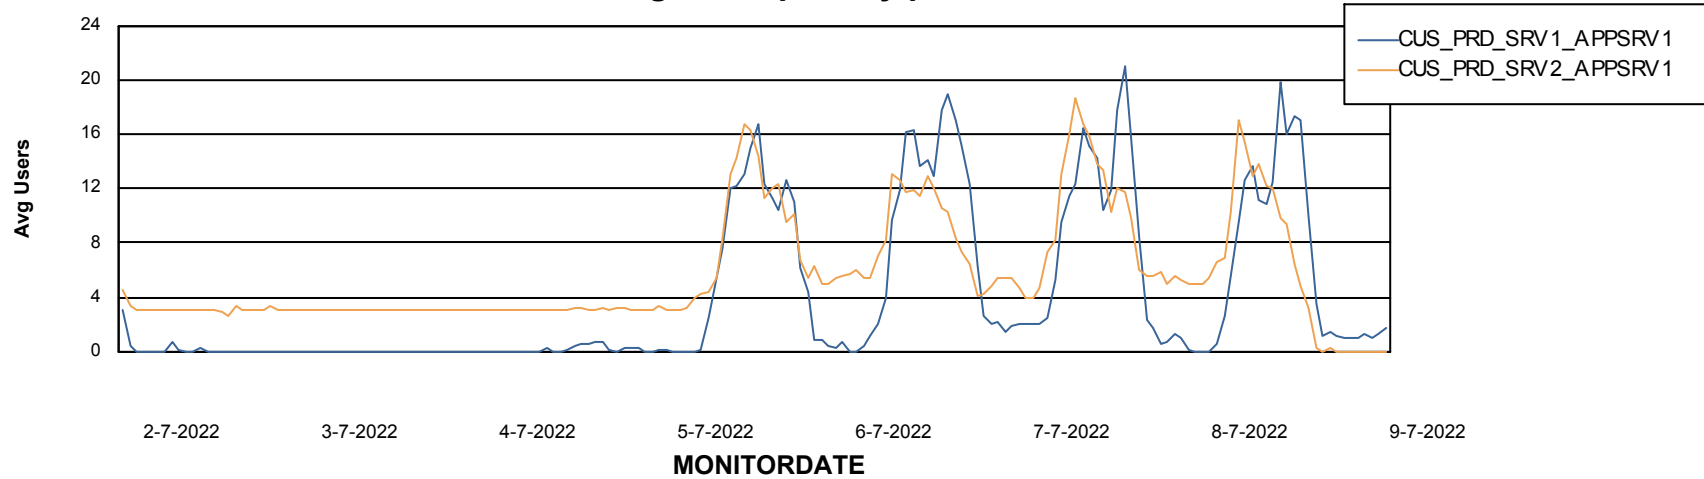

Avg users per day per ABS server