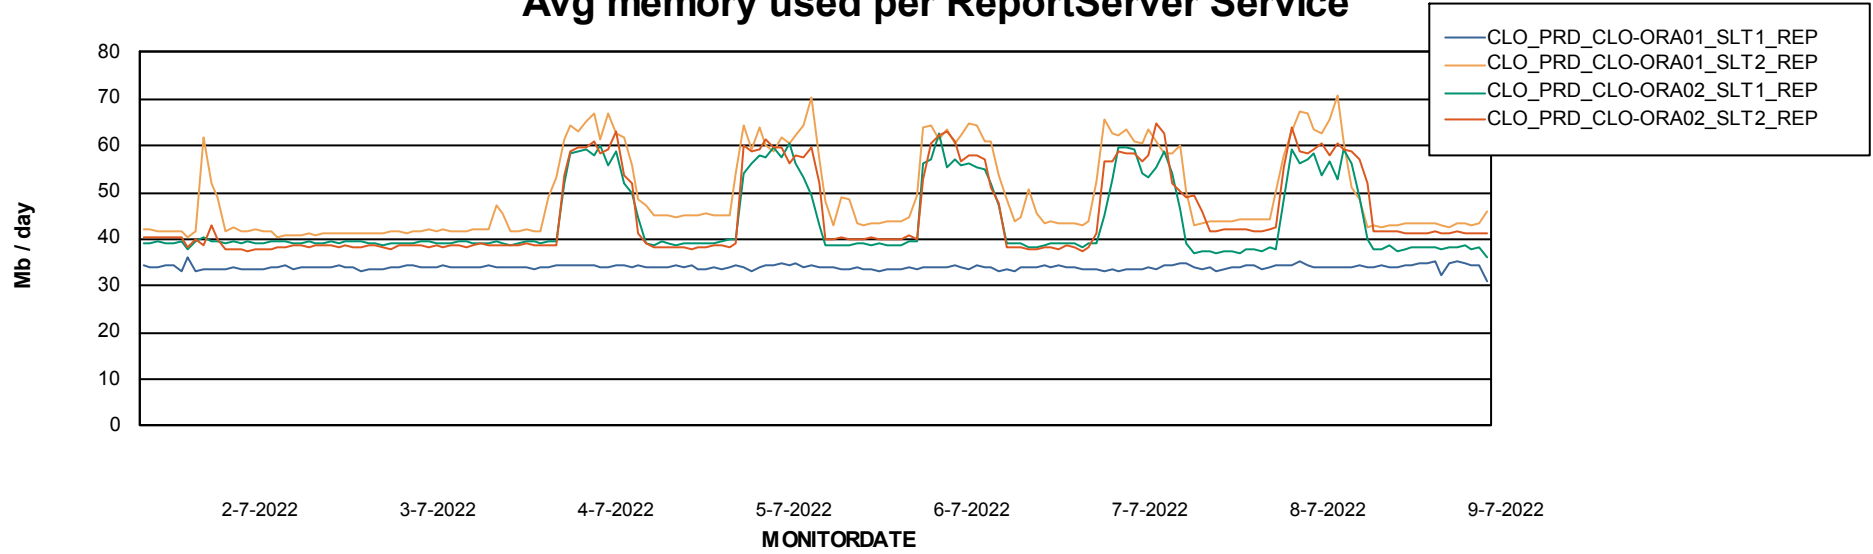

ABSSolute Application ReportServer Services

Avg memory used per ReportServer Service