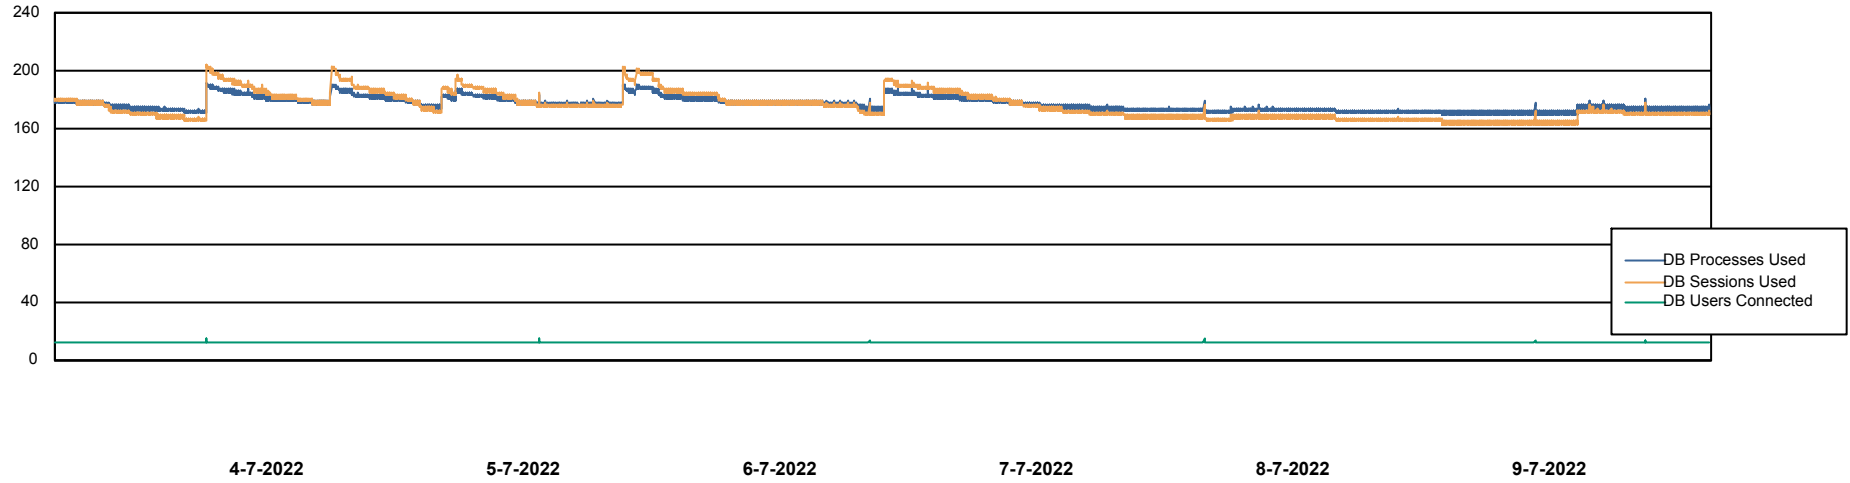

Database Performance CLODB_TEST_CLO-ORA02