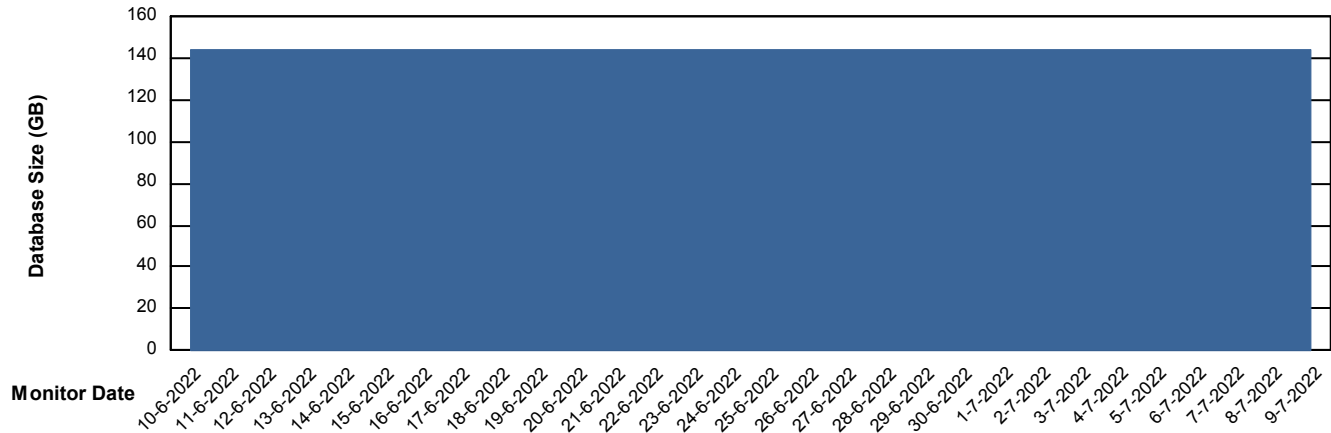

DATABASE SIZE CLODB_TEST_CLO-ORA02

Database growth over last month