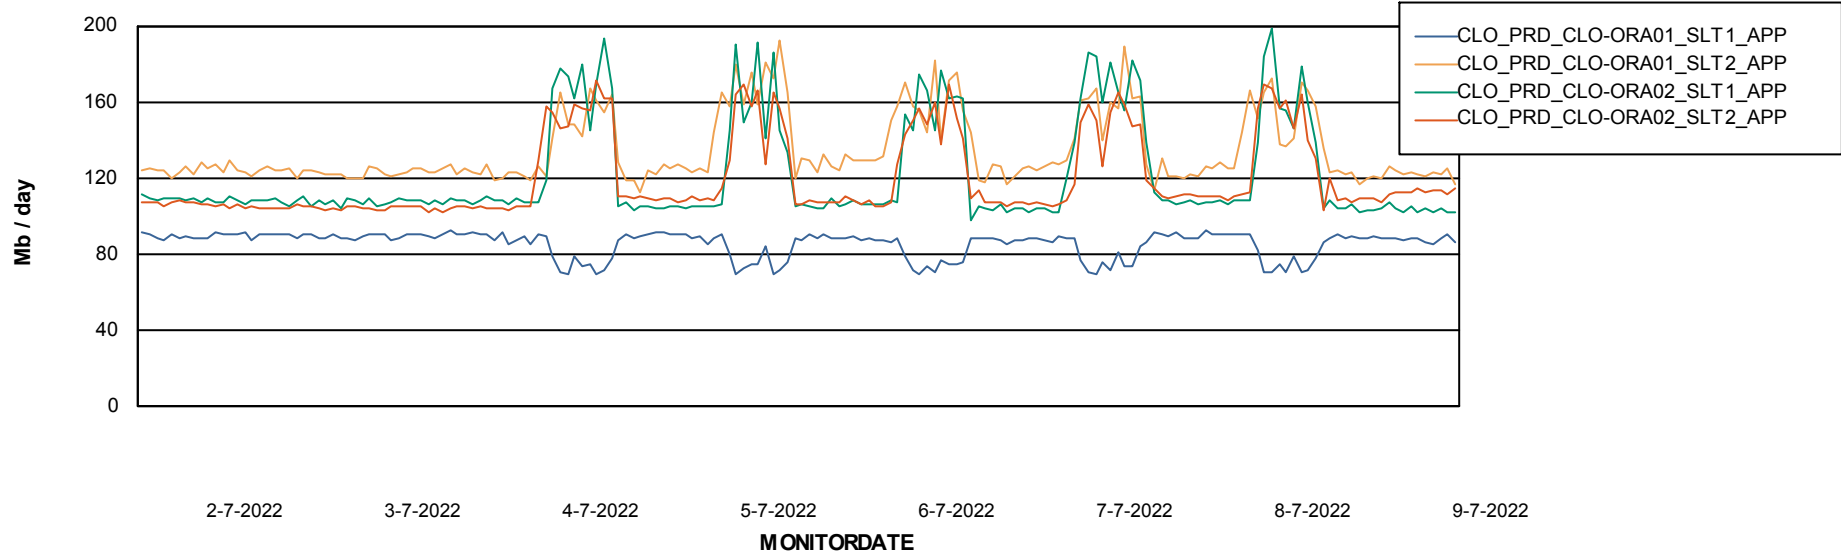

Weekly SLA Customer Report

Customer CLO Production
 Database ID 38

Database Tablespace CLODB_TEST_CLO-ORA02

Date	Tablespace Name	Filesize (Gb)	Usedsize (Gb)	Percentage free
9-7-2022	ABSDATA	88	47	47
	INDX	112	94	16
8-7-2022	ABSDATA	88	47	47
	INDX	112	94	16
7-7-2022	ABSDATA	88	47	47
	INDX	112	94	16
6-7-2022	ABSDATA	88	47	47
	INDX	112	94	16
5-7-2022	ABSDATA	88	47	47
	INDX	112	94	16
4-7-2022	ABSDATA	88	47	47
	INDX	112	94	16
3-7-2022	ABSDATA	88	47	47
	INDX	112	94	16

Weekly SLA Customer Report

Customer CLO Production
Database ID 38

ABSSolute Application Server Services

Avg memory used per ABS Server Service

Avg users per day per ABS server

Weekly SLA Customer Report

Customer CLO Production
Database ID 38