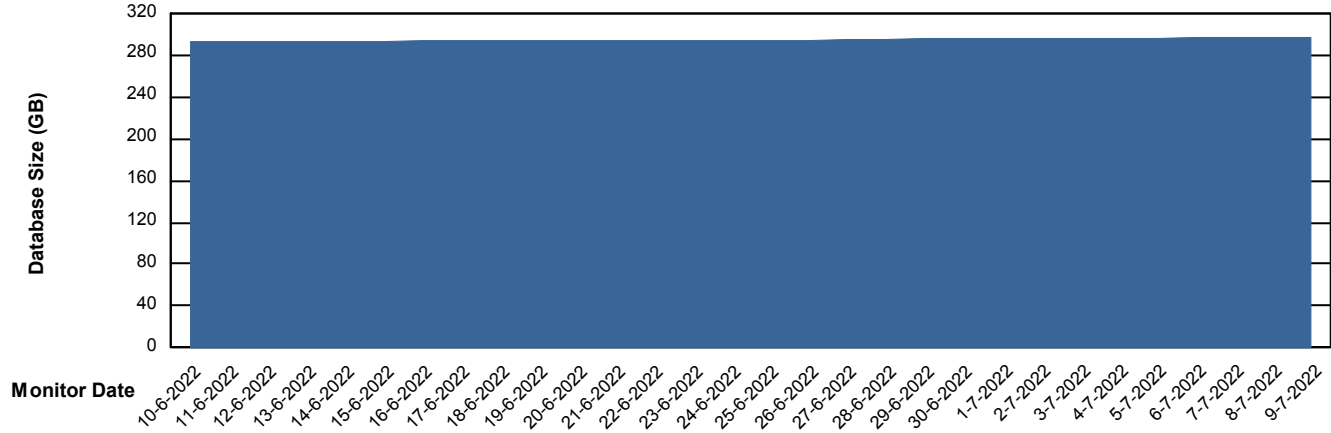

DATABASE SIZE CLODB_PRD_CLO-ORA01

Database growth over last month