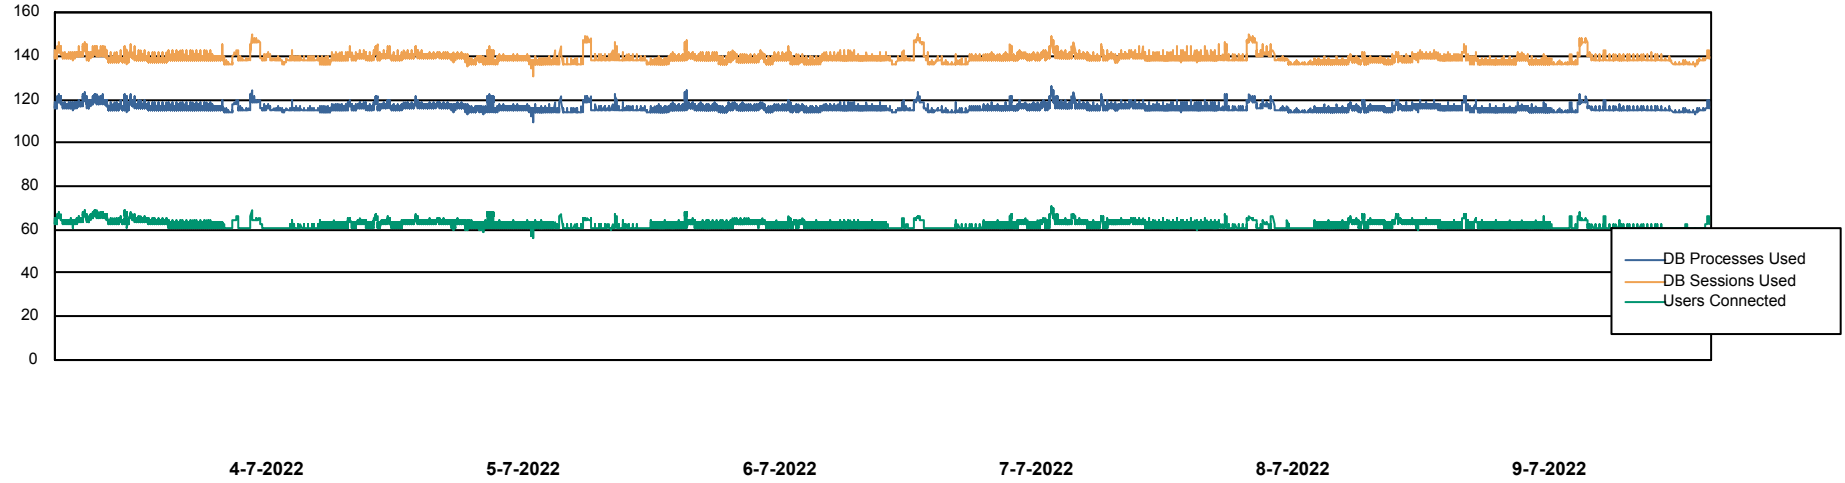

Harddisk Usage CIW_PRD_ORACLE2

	Free disk space on c: (%)	Total disk space on c: (Gb)	Free disk space on d: (%)	Total disk space on d: (Gb)	Free disk space on e: (%)	Total disk space on e: (Gb)
9-7-2022	90	701	65	700	100	830
8-7-2022	90	701	64	700	100	830
7-7-2022	90	701	64	700	100	830
6-7-2022	90	701	64	700	100	830
5-7-2022	90	701	64	700	100	830
4-7-2022	90	701	65	700	100	830
3-7-2022	90	701	65	700	100	830

Weekly SLA Customer Report

Customer CIW Production
Database ID 45

Database Performance CIWDB_Production

Weekly SLA Customer Report

Customer CIW Production
Database ID 45

Database Performance CIWDB_Standby

Weekly SLA Customer Report