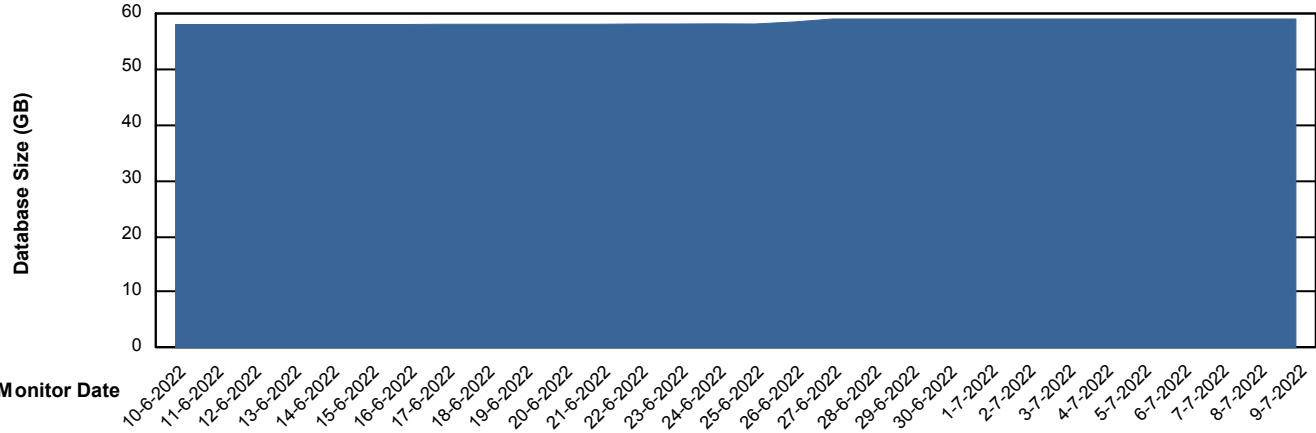

Weekly SLA Customer Report

Customer CIW Production
Database ID 45

Database Performance CIWDB_Production

Weekly SLA Customer Report

Customer CIW Production
Database ID 45

Database Performance CIWDB_Standby

Weekly SLA Customer Report

Customer CIW Production
 Database ID 45

DATABASE SIZE CIWDB_Production

Database growth over last month

Database Tablespace CIWDB_Production

Date	Tablespace Name	Filesize (Gb)	Usedsize (Gb)	Percentage free
9-7-2022	ABSDATA	54	45	17
	INDX	12	7	42
8-7-2022	ABSDATA	54	45	17
	INDX	12	7	42
7-7-2022	ABSDATA	54	45	17
	INDX	12	7	42
6-7-2022	ABSDATA	54	45	17
	INDX	12	7	42
5-7-2022	ABSDATA	54	45	17
	INDX	12	7	42
4-7-2022	ABSDATA	54	45	17
	INDX	12	7	42
3-7-2022	ABSDATA	54	45	17
	INDX	12	7	42