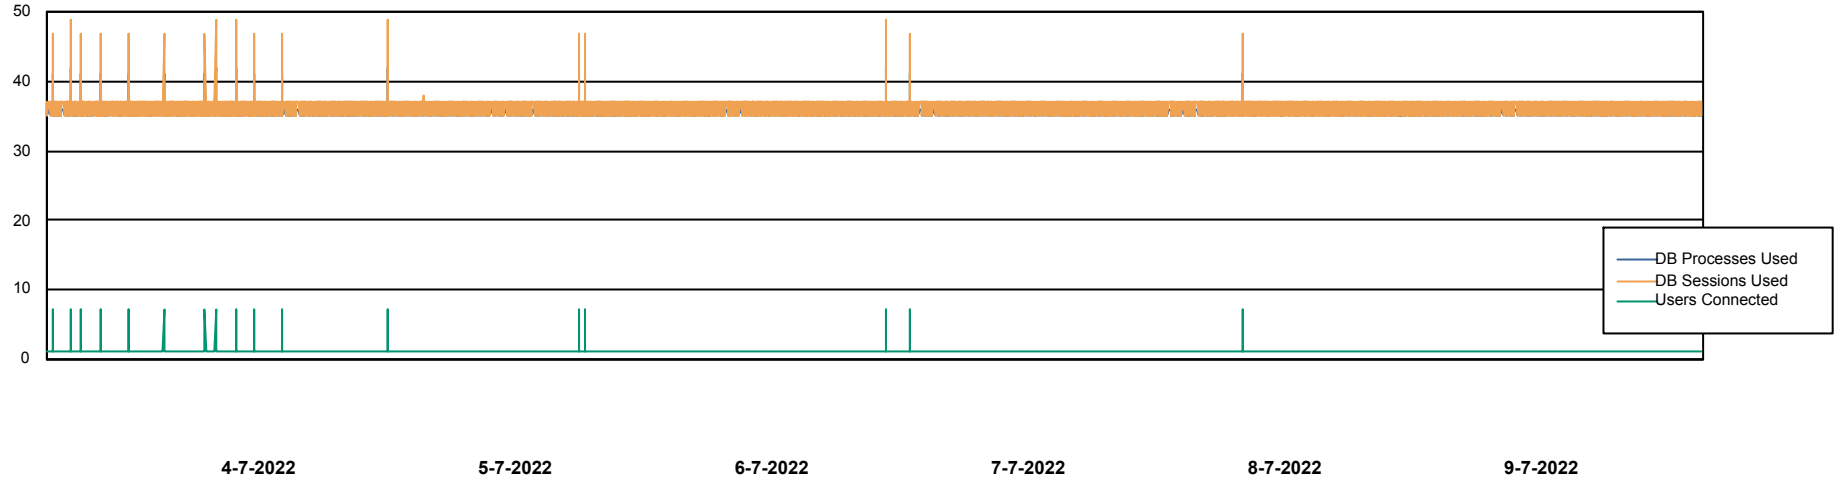

Weekly SLA Customer Report

Customer CIW Production
Database ID 45

Database Performance CIWDB_Production

Weekly SLA Customer Report

Customer CIW Production
Database ID 45

Database Performance CIWDB_Standby

Weekly SLA Customer Report

Customer CIW Production
 Database ID 45

DATABASE SIZE CIWDB_Production

Database growth over last month

Database Tablespace CIWDB_Production

Date	Tablespace Name	Filesize (Gb)	Usedsize (Gb)	Percentage free
9-7-2022	ABSDATA	54	45	17
	INDX	12	7	42
8-7-2022	ABSDATA	54	45	17
	INDX	12	7	42
7-7-2022	ABSDATA	54	45	17
	INDX	12	7	42
6-7-2022	ABSDATA	54	45	17
	INDX	12	7	42
5-7-2022	ABSDATA	54	45	17
	INDX	12	7	42
4-7-2022	ABSDATA	54	45	17
	INDX	12	7	42
3-7-2022	ABSDATA	54	45	17
	INDX	12	7	42