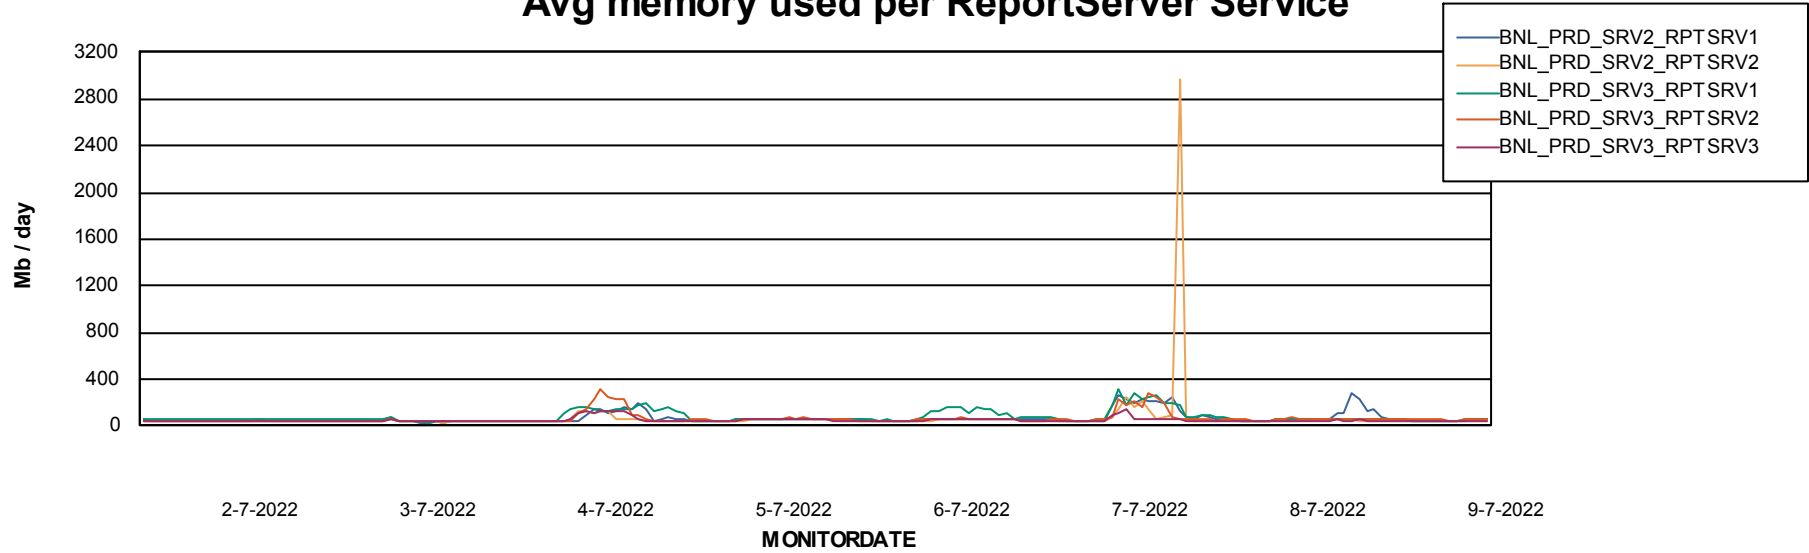

Avg users per day per ABS server

Weekly SLA Customer Report

Customer BNL_Production
Database ID 83

ABSSolute Web Component Services

Avg memory used per ReportServer Service

Weekly SLA Customer Report

Customer BNL_Production
Database ID 83