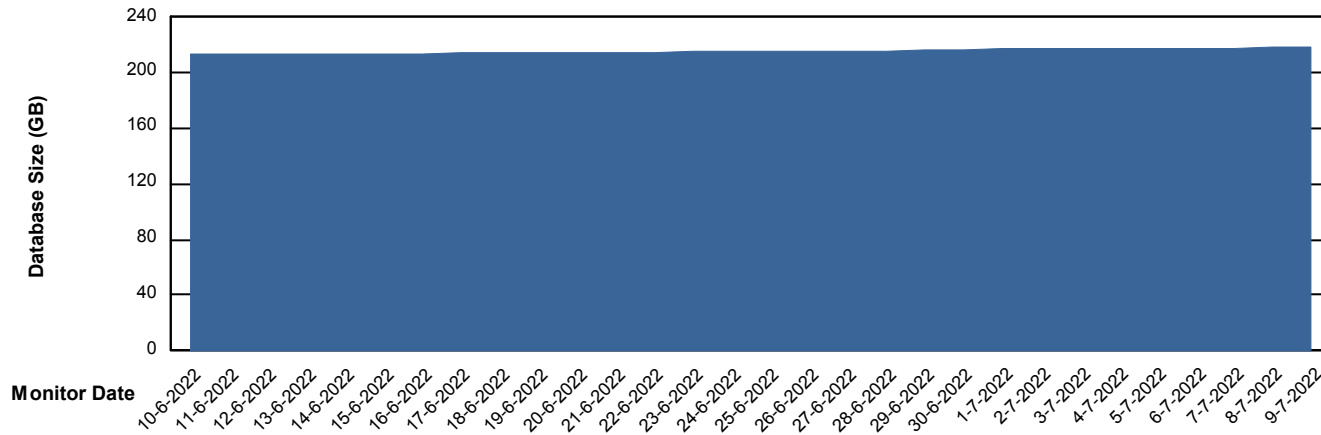

Weekly SLA Customer Report

Customer BNL_Production
Database ID 83

Database Performance BNLDB_Production_New

Weekly SLA Customer Report

Customer BNL_Production
Database ID 83

Database Performance BNLDB_Standby

DATABASE SIZE BNLDB_Production_New

Database growth over last month

Weekly SLA Customer Report

Customer BNL_Production
 Database ID 83

Database Tablespace BNLDB_Production_New

Date	Tablespace Name	Filesize (Gb)	Usedsize (Gb)	Percentage free
9-7-2022	ABSDATA	105	72	32
	INDX	200	137	32
8-7-2022	ABSDATA	105	72	32
	INDX	200	137	32
7-7-2022	ABSDATA	105	72	32
	INDX	200	137	32
6-7-2022	ABSDATA	105	72	32
	INDX	200	136	32
5-7-2022	ABSDATA	105	72	32
	INDX	200	136	32
4-7-2022	ABSDATA	105	72	32
	INDX	200	136	32
3-7-2022	ABSDATA	105	72	32
	INDX	200	136	32