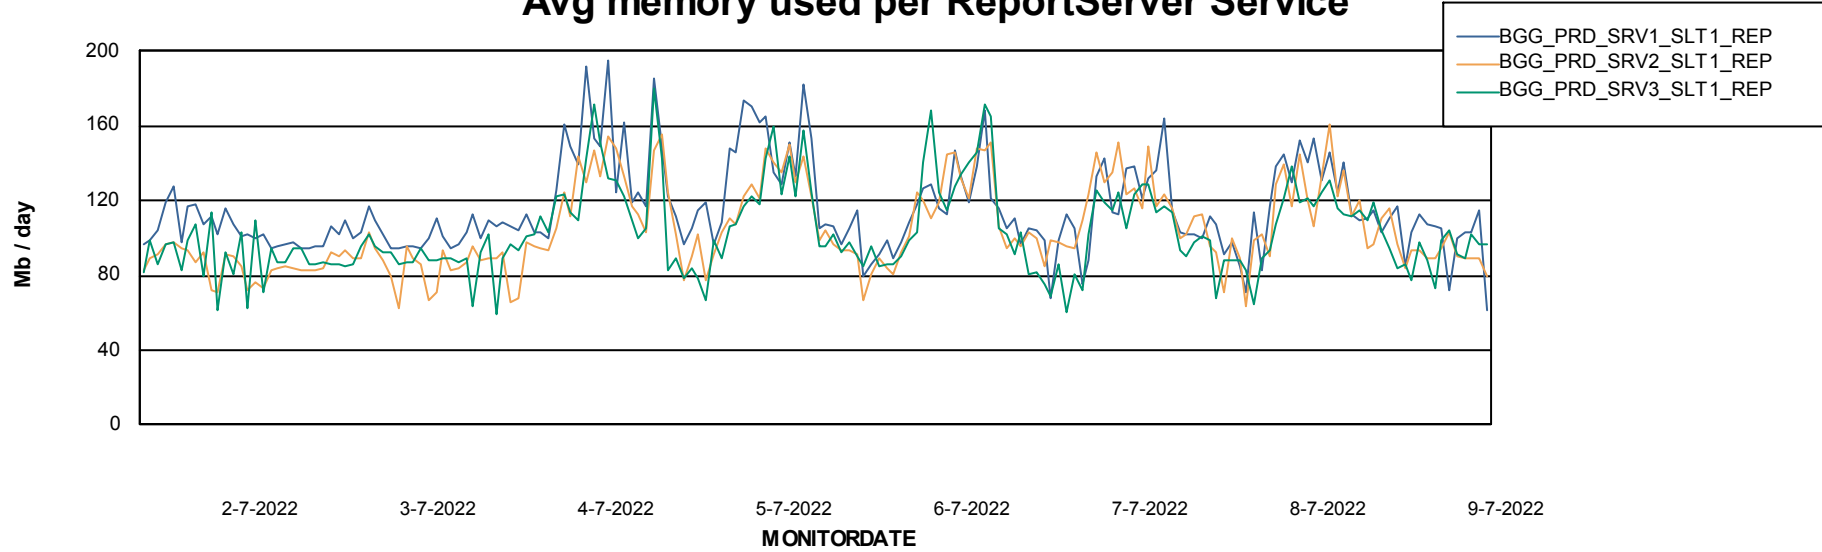

ABSSolute Application ReportServer Services

Avg memory used per ReportServer Service