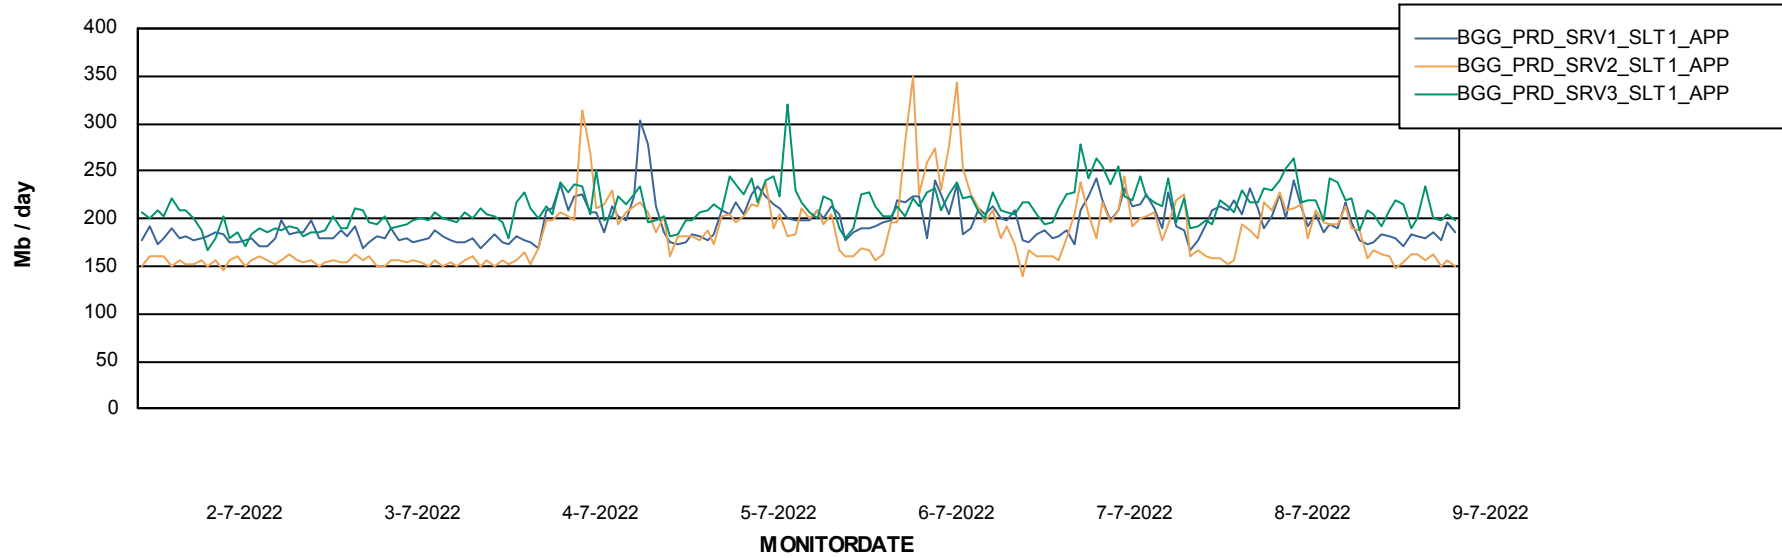

ABSSolute Application Server Services

Avg memory used per ABS Server Service