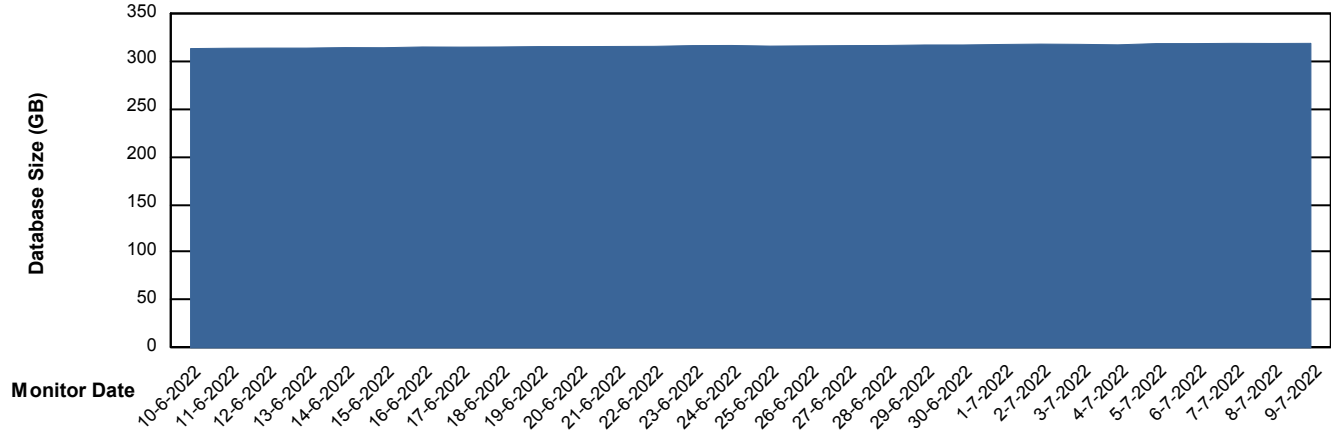

DATABASE SIZE BGGDB_BI

Database growth over last month