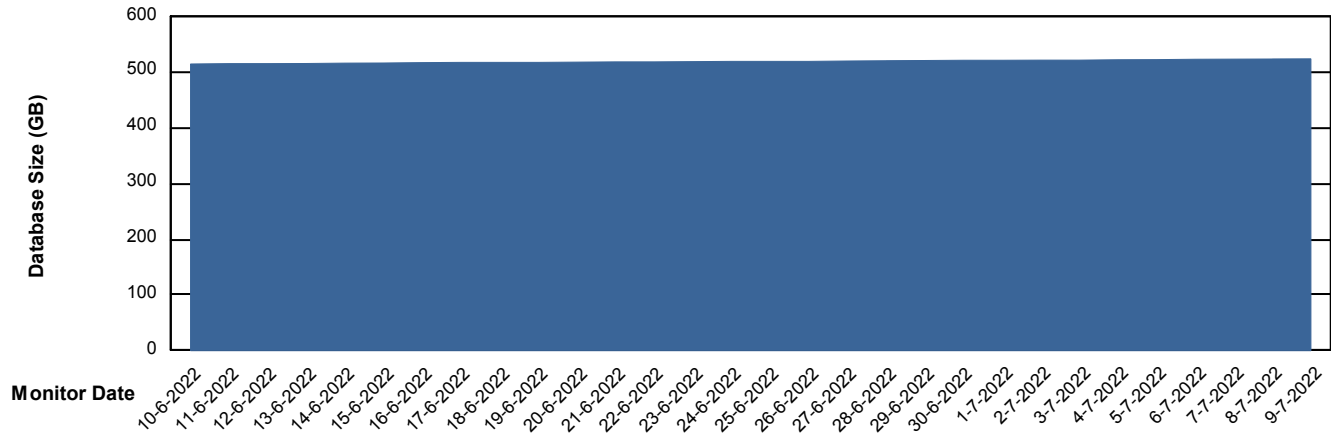

# Weekly SLA Customer Report

Customer BGG\_Production  
Database ID 58

DATABASE SIZE BGGDB\_BI

### Database growth over last month

DATABASE SIZE BGGDB\_Production

### Database growth over last month