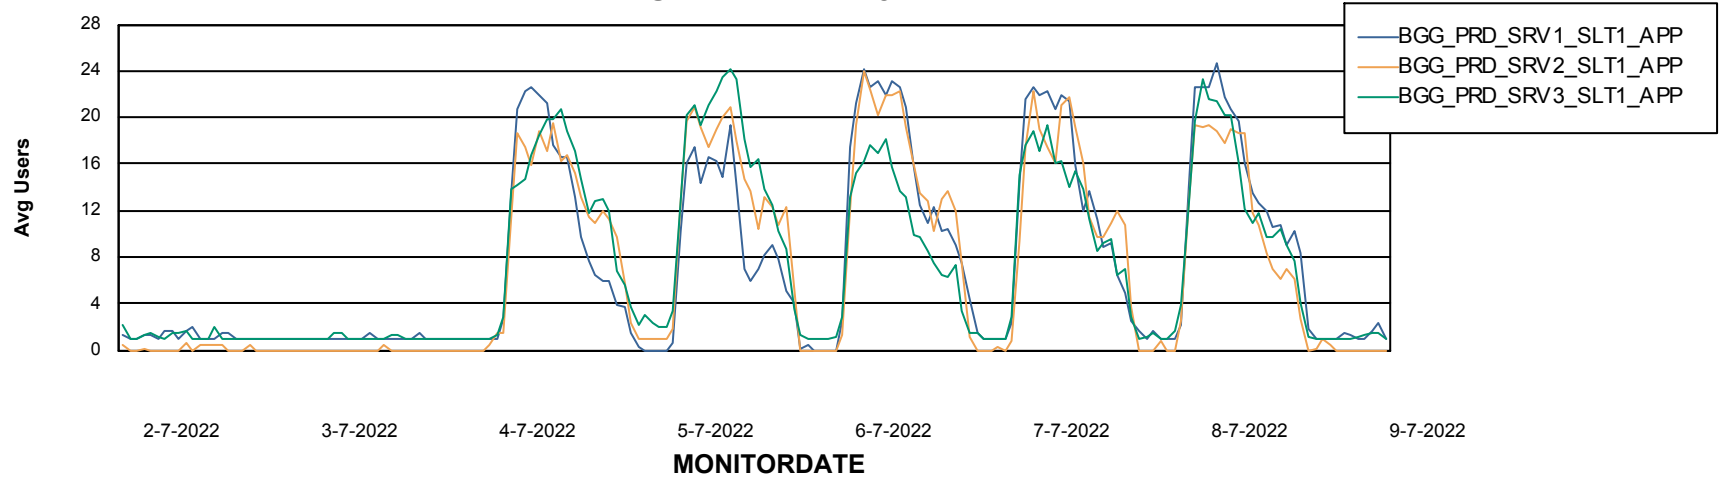

Avg users per day per ABS server