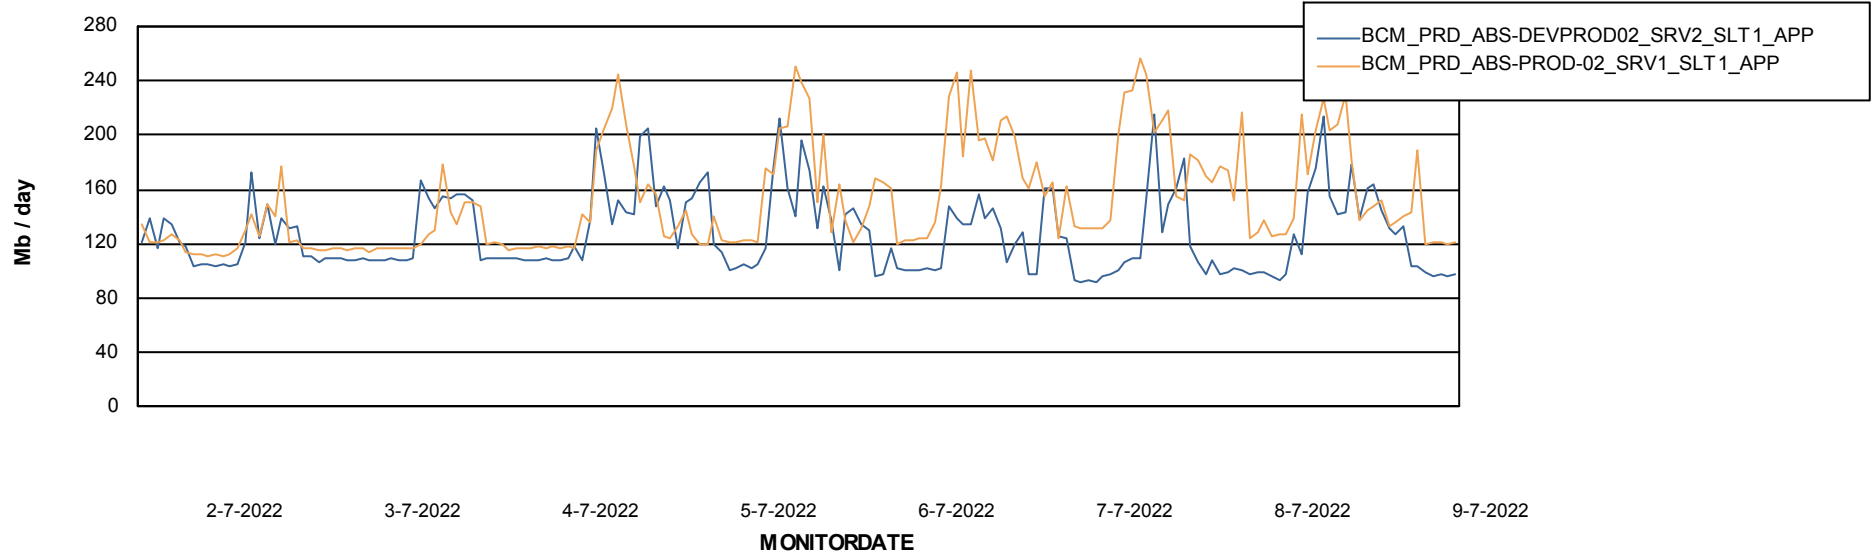

ABSSolute Application Server Services

Avg memory used per ABS Server Service