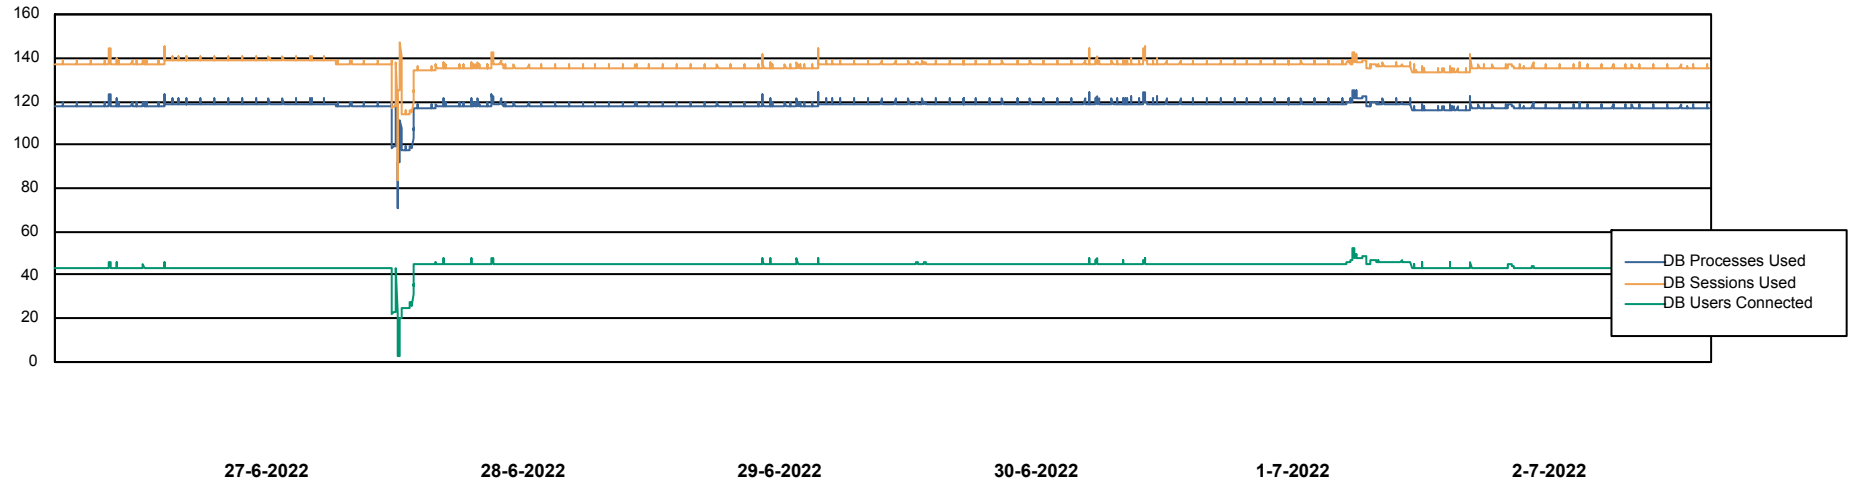

Harddisk Usage XMX_PROD_ABSWEB02

	Free disk space on / (%)	Total disk space on / (Gb)	Used disk space on / (Gb)	Free disk space on /abs (%)	Total disk space on /abs (Gb)	Used disk space on /abs (Gb)
2-7-2022	95	150	7	92	50	4
1-7-2022	95	150	7	92	50	4
30-6-2022	95	150	7	92	50	4
29-6-2022	95	150	7	92	50	4
28-6-2022	95	150	7	92	50	4
27-6-2022	96	150	7	92	50	4
26-6-2022	96	150	7	92	50	4

Weekly SLA Customer Report

Customer XMX Production
Database ID 146

Database Performance XMX_PROD_ABSDB01_PRDB

Weekly SLA Customer Report

Customer XMX Production
Database ID 146

Database Performance XMX_PROD_ABSDB02_SBDB