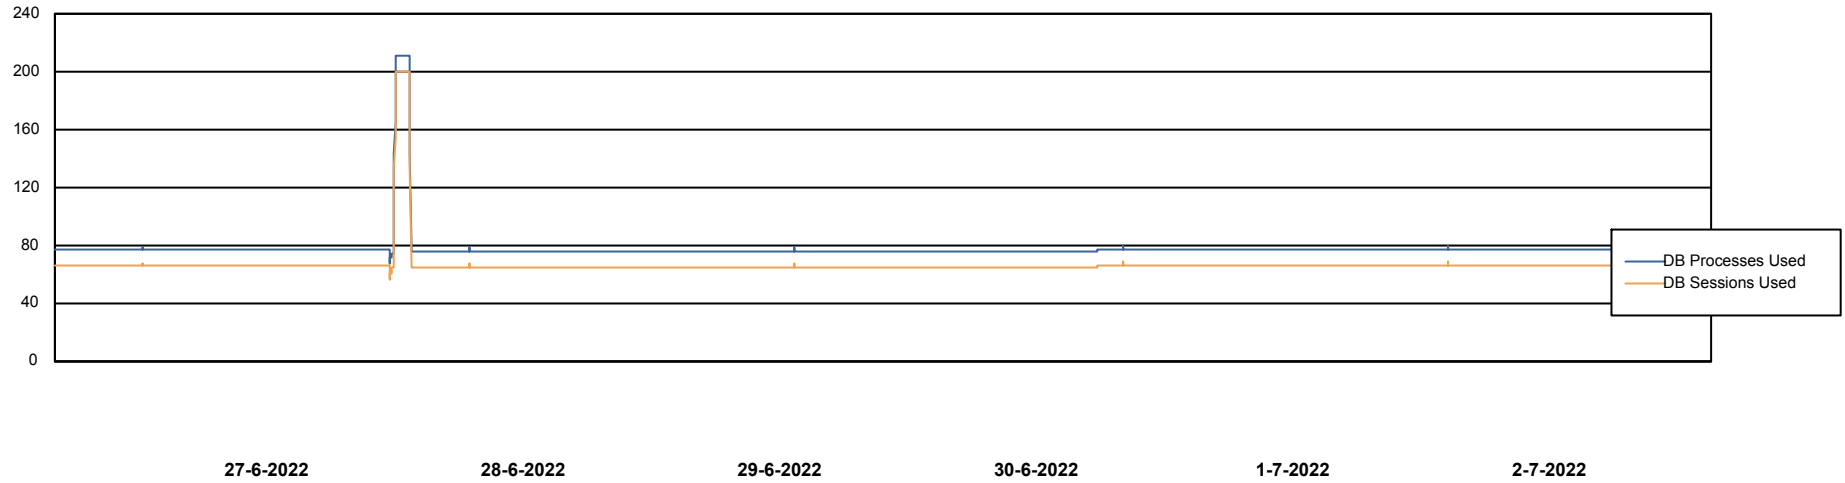

Weekly SLA Customer Report

Customer XMX Production
Database ID 146

Database Performance XMX_PROD_ABSDB01_PRDB

Weekly SLA Customer Report

Customer XMX Production
Database ID 146

Database Performance XMX_PROD_ABSDB02_SBDB

DB Processes Max 0
DB Processes Max 1,000
DB Processes Max 4

Weekly SLA Customer Report

Customer XMX Production
 Database ID 146

DATABASE SIZE XMX_PROD_ABSDB01_PRDB

Database growth over last month

Database Tablespace XMX_PROD_ABSDB01_PRDB