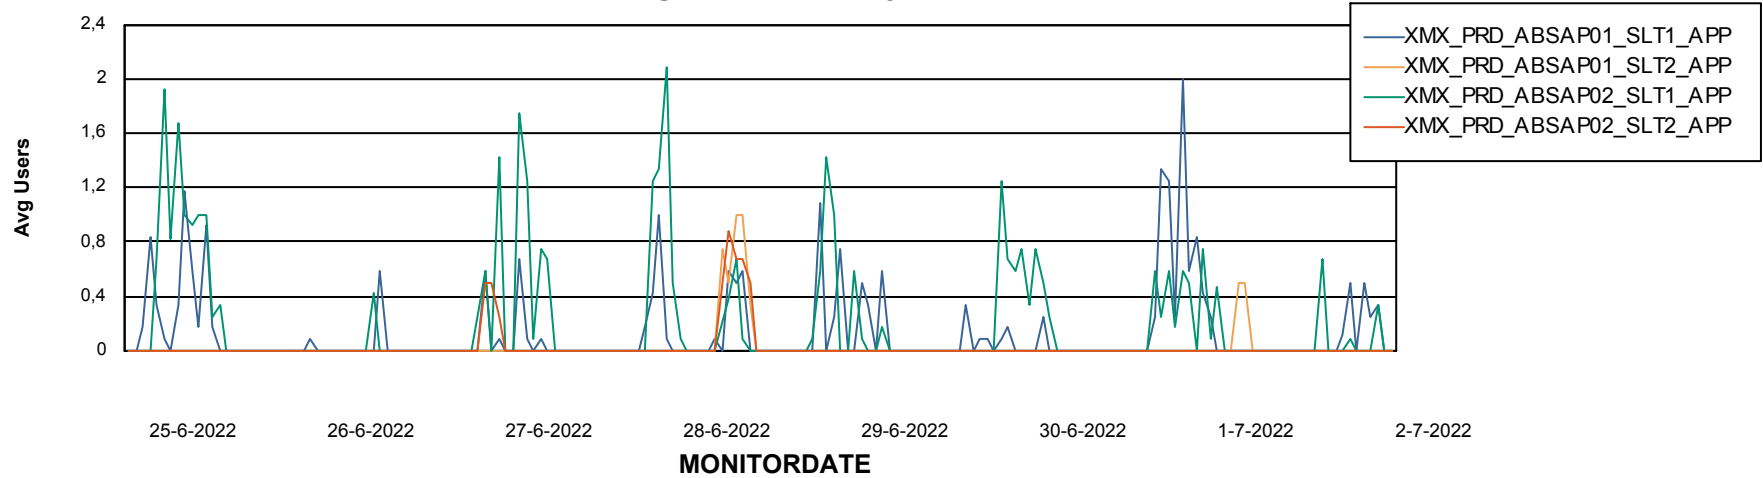

Avg users per day per ABS server