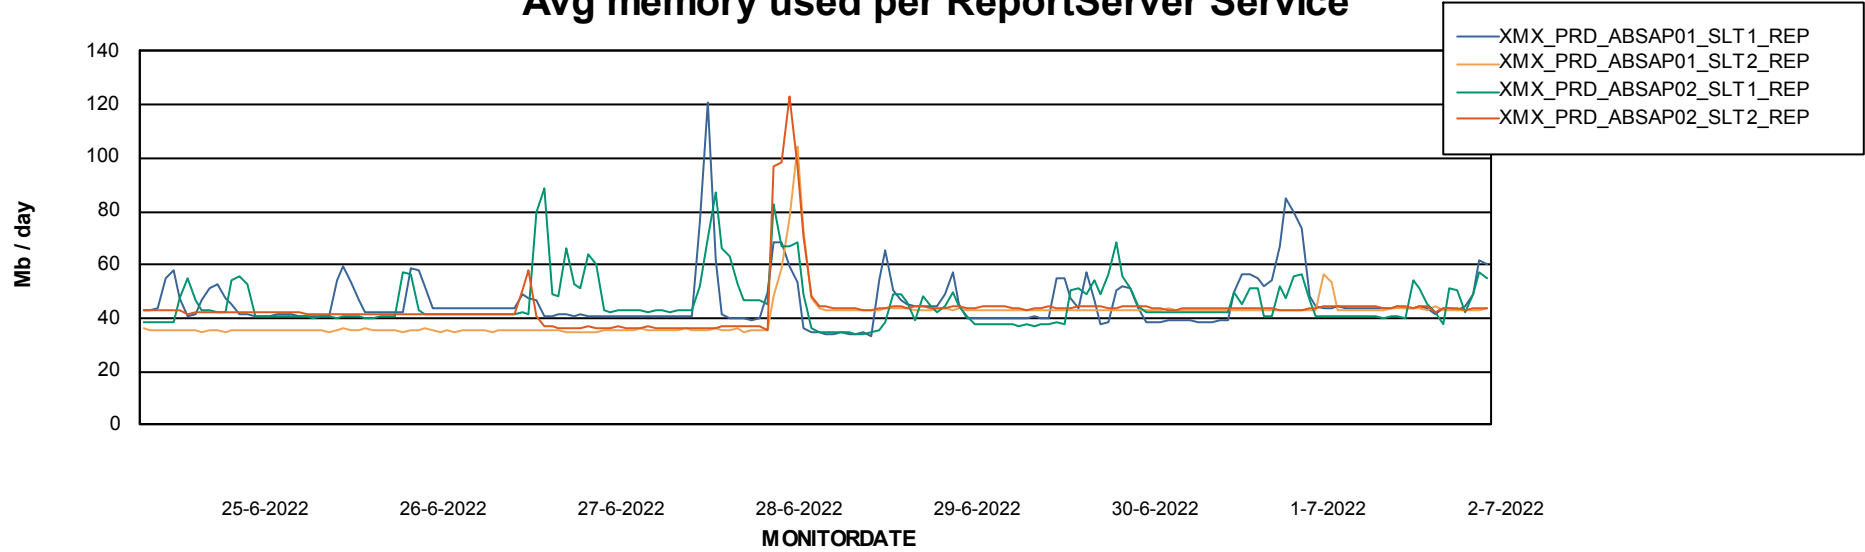

Weekly SLA Customer Report

Customer XMX Production
Database ID 146

Standby Database Health XMX Production

Recovery lag for last 7 days

Weekly SLA Customer Report

Customer XMX Production
Database ID 146

ABSSolute Application Server Services

Avg memory used per ABS Server Service

Avg users per day per ABS server

Weekly SLA Customer Report

Customer XMX Production
Database ID 146

ABSSolute Application ReportServer Services

Avg memory used per ReportServer Service

Weekly SLA Customer Report

Customer XMX Production
Database ID 146

ABSSolute Web Component Services

Avg memory used per ABS Web component

Weekly SLA Customer Report

Customer XMX Production
Database ID 146

Disaster per ABS component