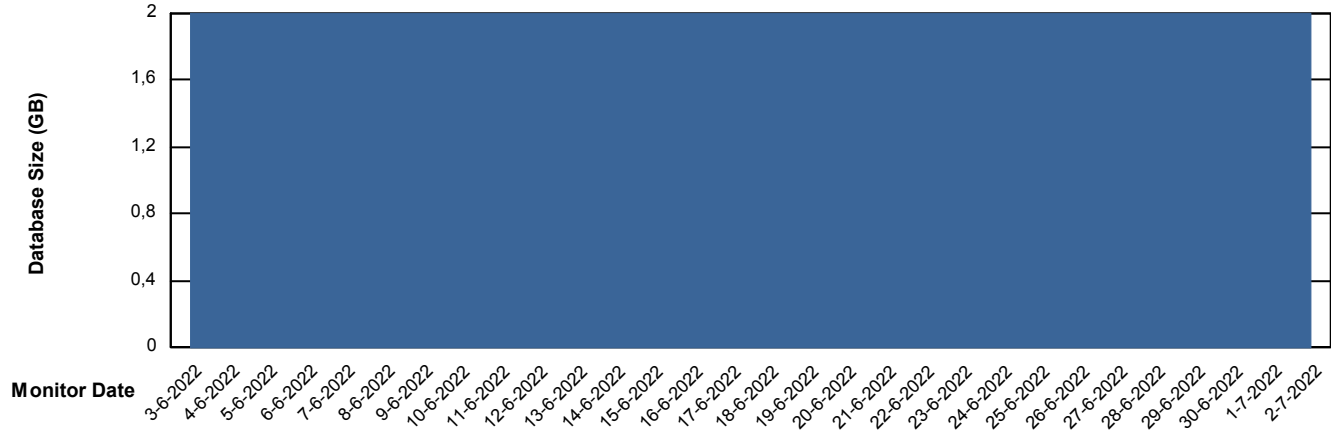

DB Processes Max 0
DB Processes Max 1,000
DB Processes Max 4

Weekly SLA Customer Report

Customer XMX Production
 Database ID 146

DATABASE SIZE XMX_PROD_ABSDB01_PRDB

Database growth over last month

Database Tablespace XMX_PROD_ABSDB01_PRDB

Date	Tablespace Name	Filesize (Gb)	Usedsize (Gb)	Percentage free
2-7-2022	ABSDATA	4	0	88
	INDX	8	0	100
1-7-2022	ABSDATA	4	0	88
	INDX	8	0	100
30-6-2022	ABSDATA	4	0	88
	INDX	8	0	100
29-6-2022	ABSDATA	4	0	88
	INDX	8	0	100
28-6-2022	ABSDATA	4	0	88
	INDX	8	0	100
27-6-2022	ABSDATA	4	0	88
	INDX	8	0	100
26-6-2022	ABSDATA	4	0	88
	INDX	8	0	100